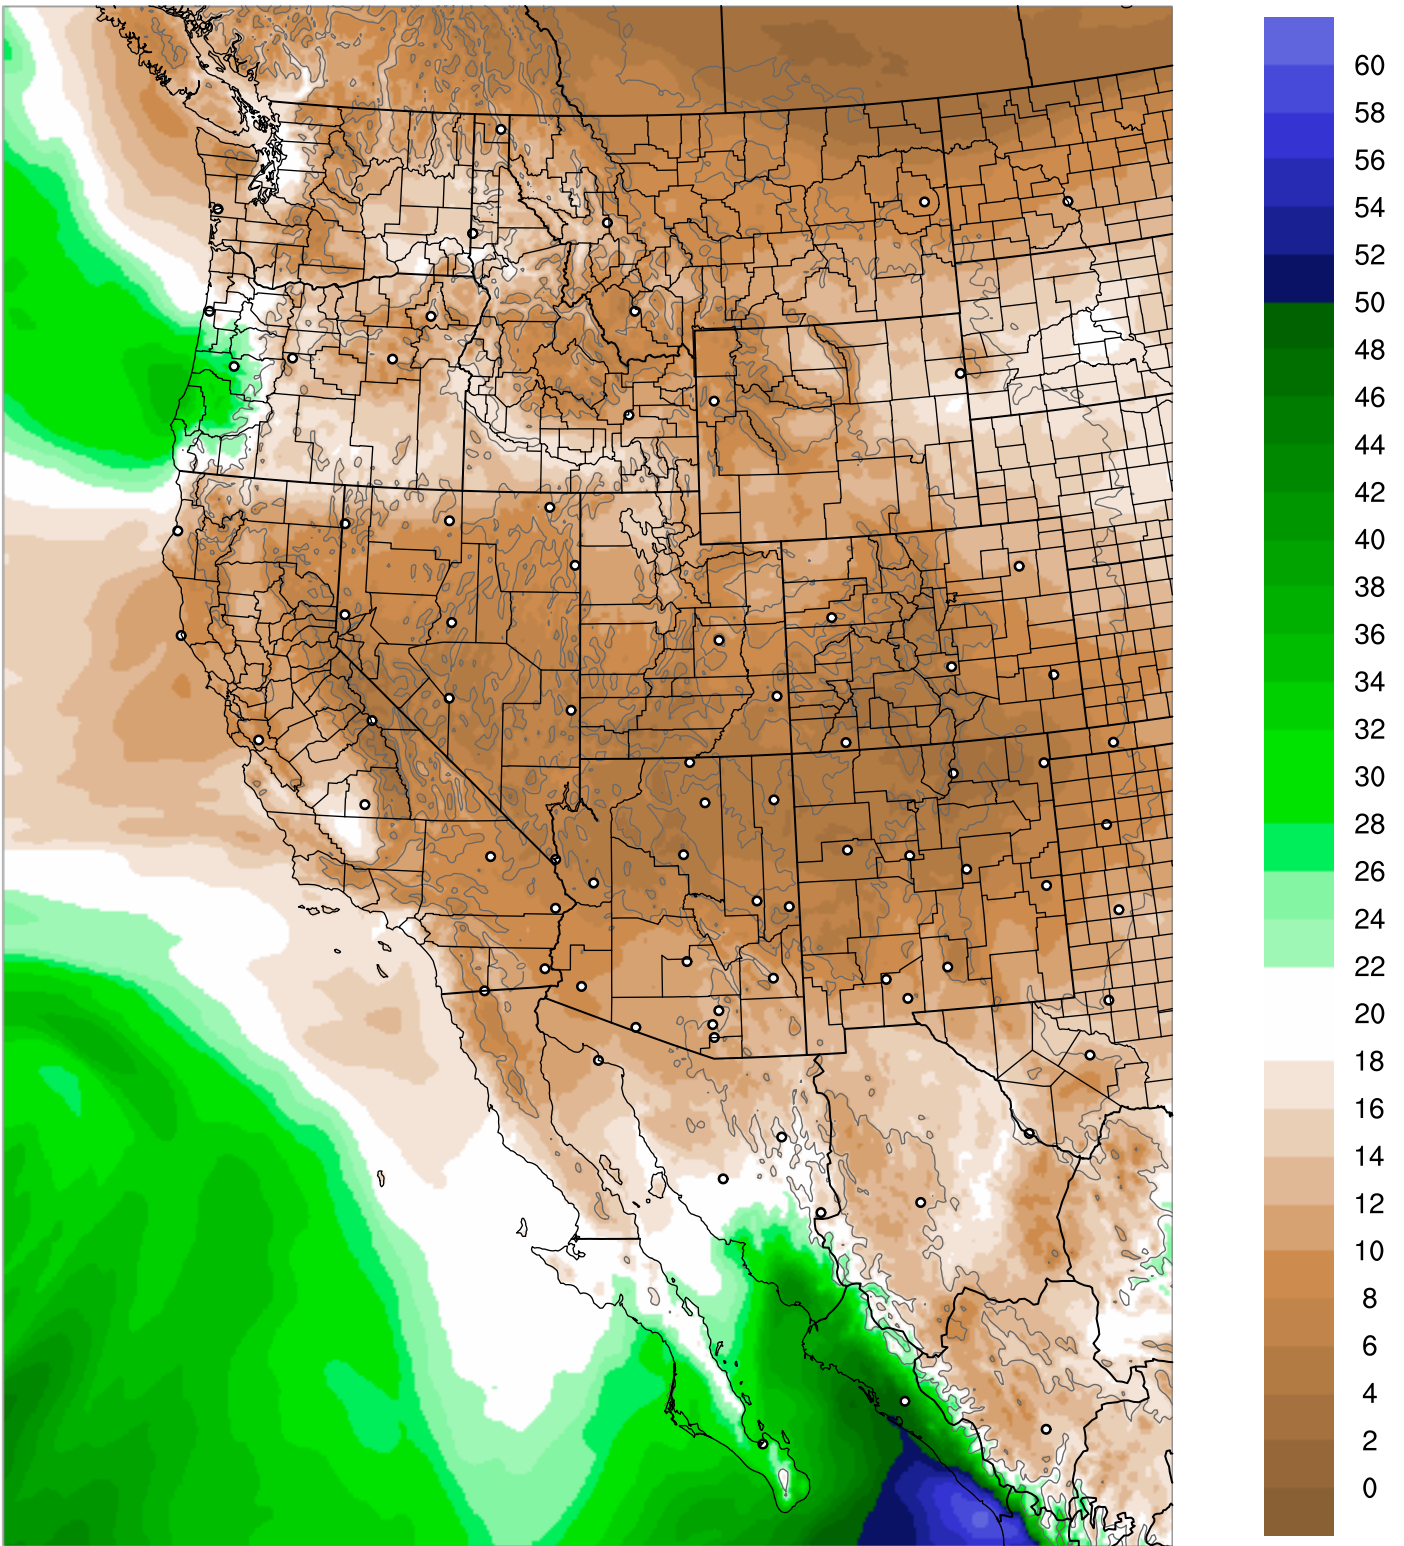

Corrected PWV 17 Oct 2020 11:45 UTC

PWV Error(mm) Obs-Init

Corrected PWV 17 Oct 2020 11:45 UTC

PWV Error(mm) Obs-Init