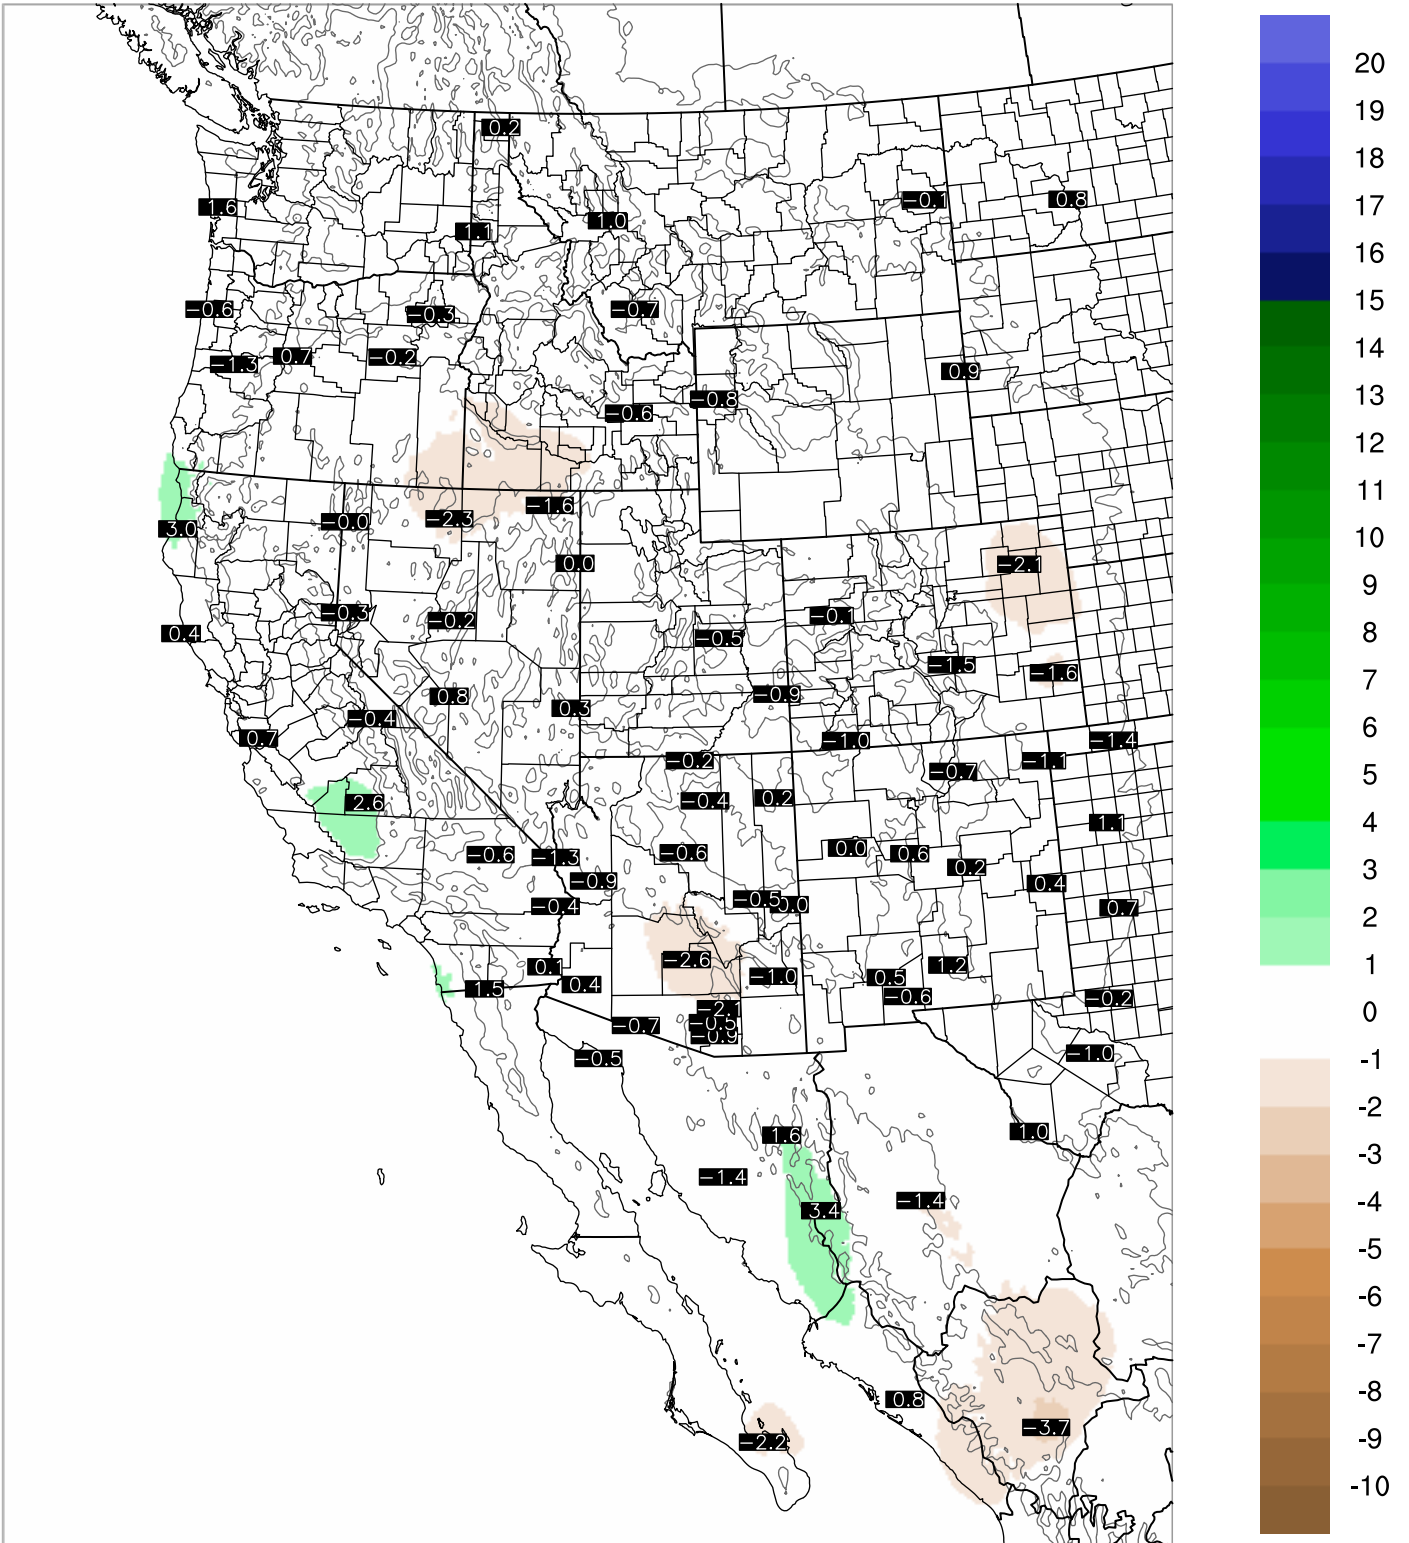

Corrected PWV 17 Oct 2020 11:45 UTC

PWV Error(mm) Obs-Init

Corrected PWV 17 Oct 2020 11:45 UTC

PWV Error(mm) Obs-Init