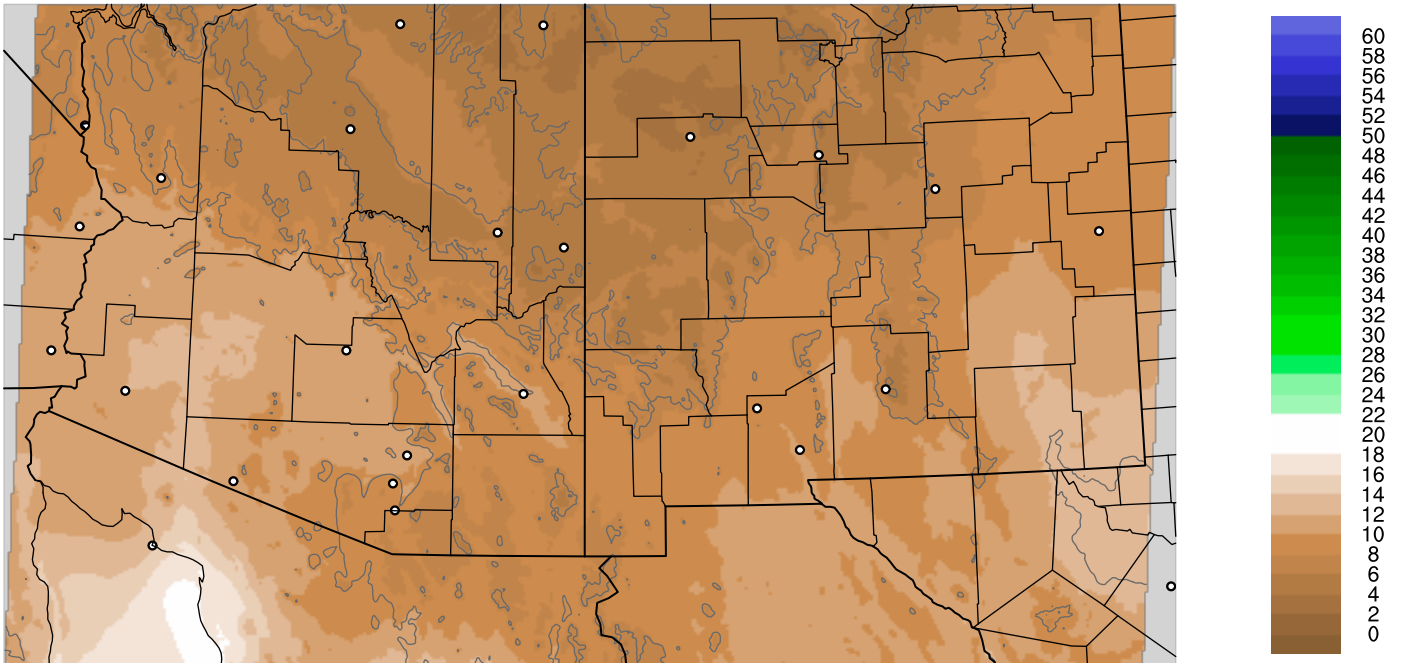

Corrected PWV 16 Oct 2020 11:45 UTC

PWV Error(mm) Obs-Init

Corrected PWV 16 Oct 2020 11:45 UTC

PWV Error(mm) Obs-Init