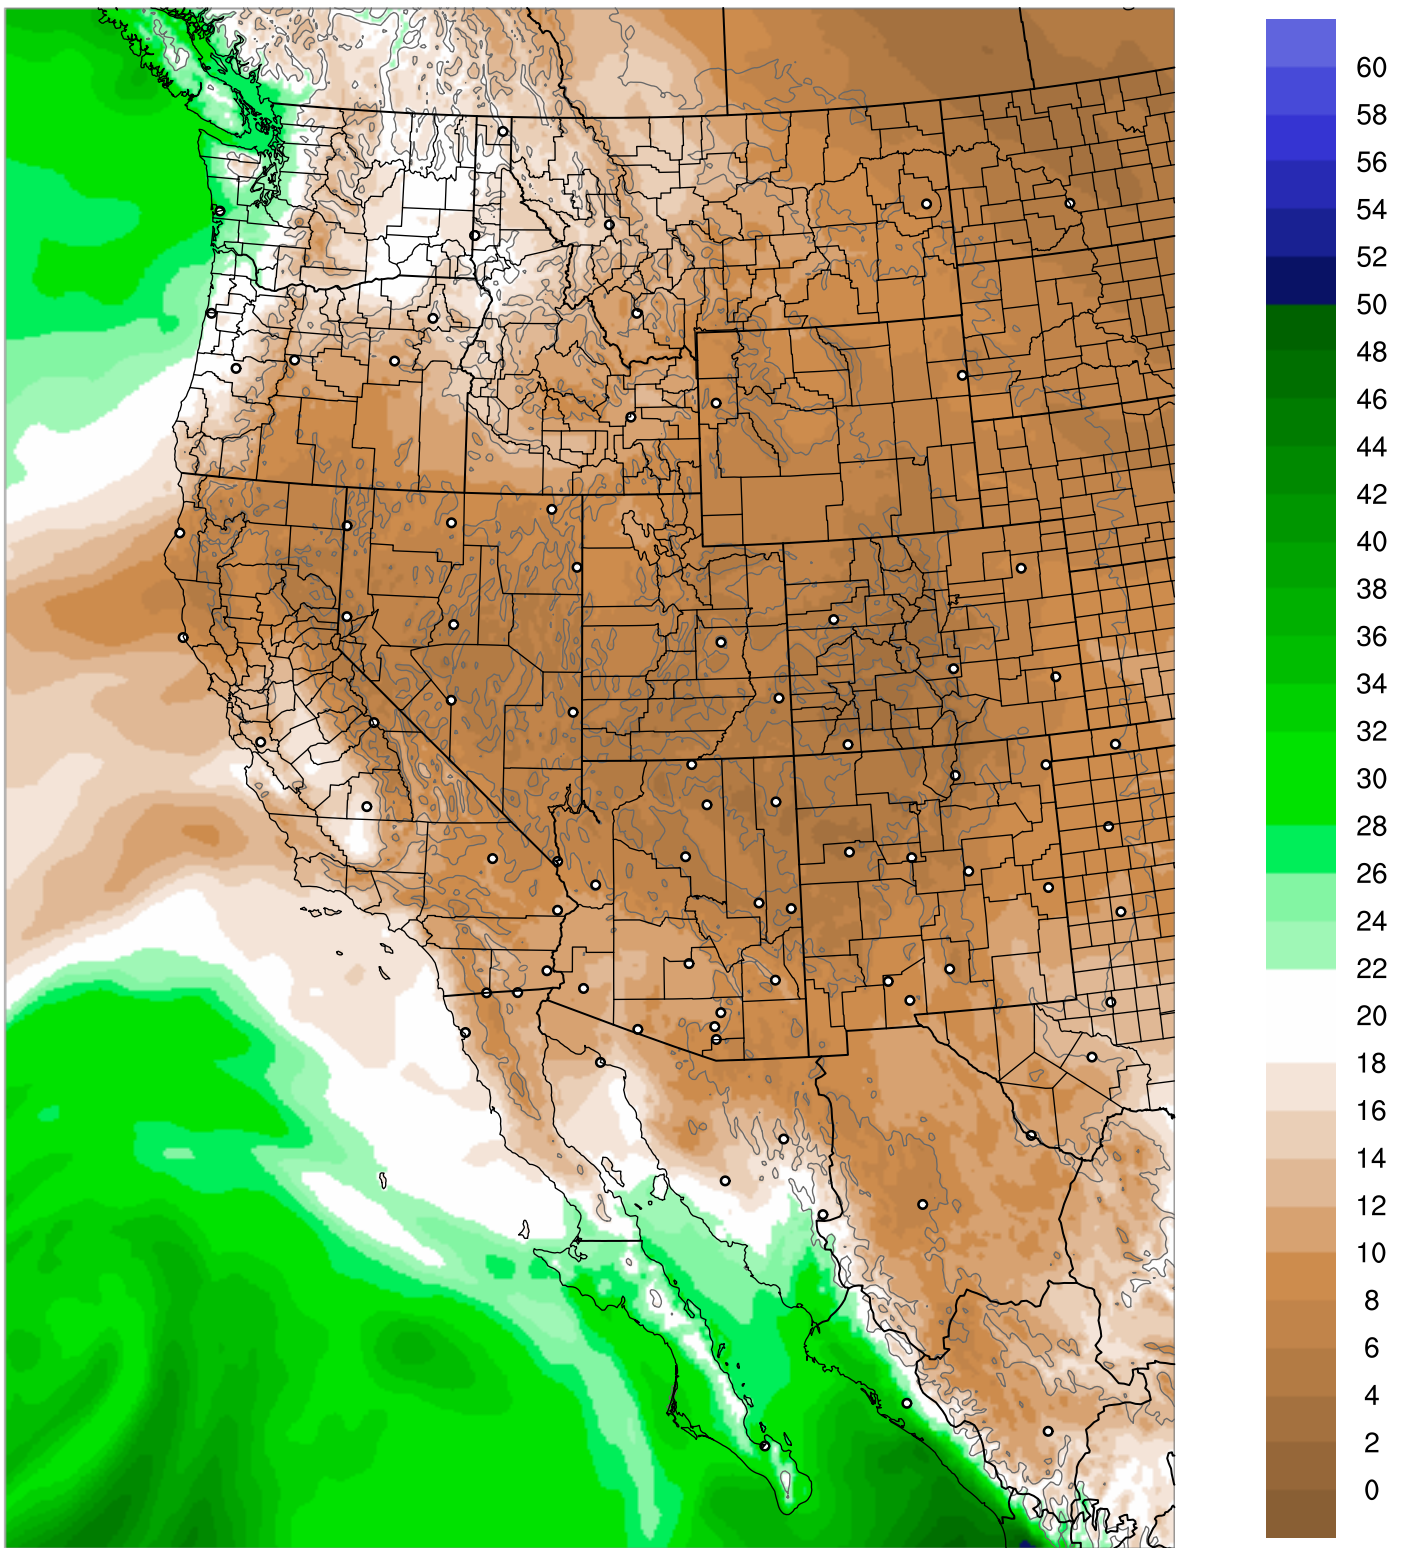

Corrected PWV 16 Oct 2020 11:45 UTC

PWV Error(mm) Obs-Init

Corrected PWV 16 Oct 2020 11:45 UTC

PWV Error(mm) Obs-Init