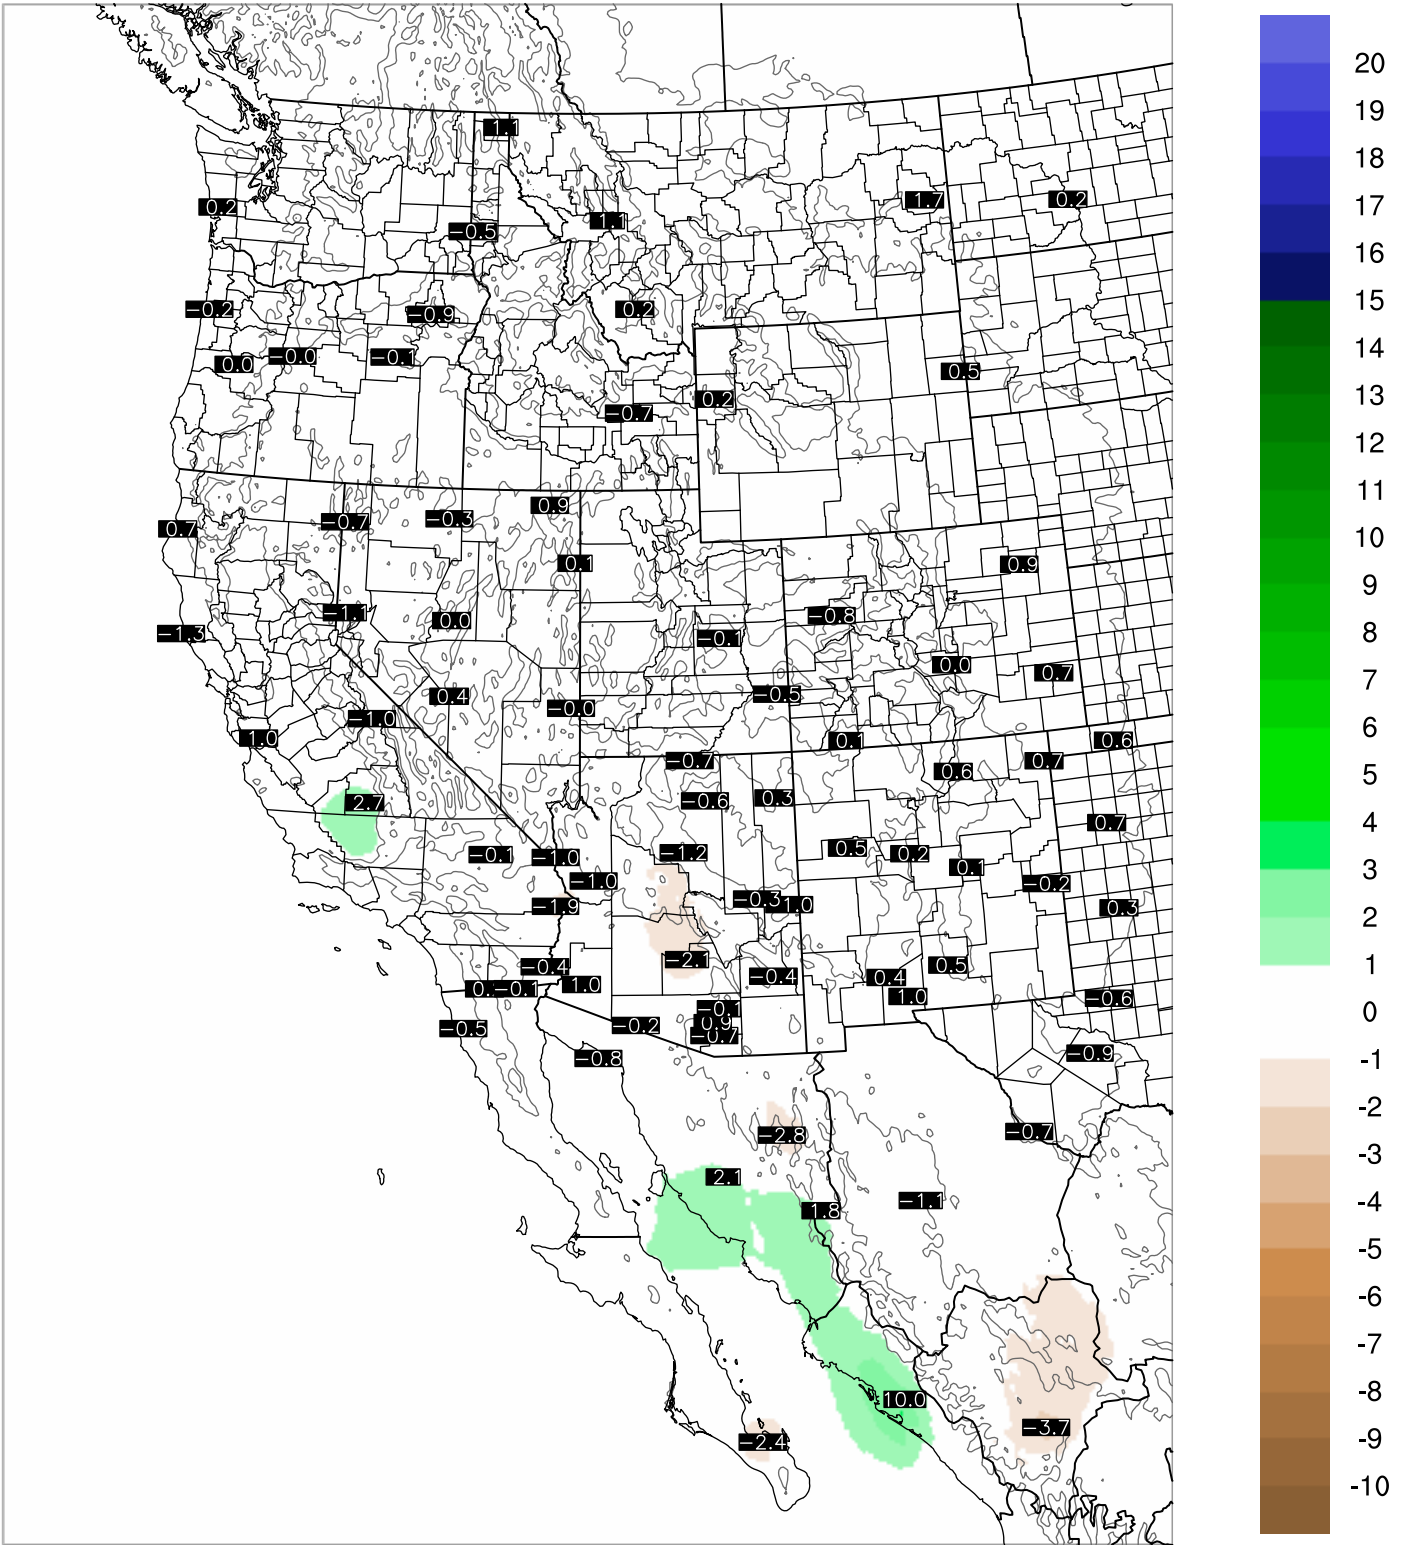

Corrected PWV 16 Oct 2020 11:45 UTC

PWV Error(mm) Obs-Init

Corrected PWV 16 Oct 2020 11:45 UTC

PWV Error(mm) Obs-Init