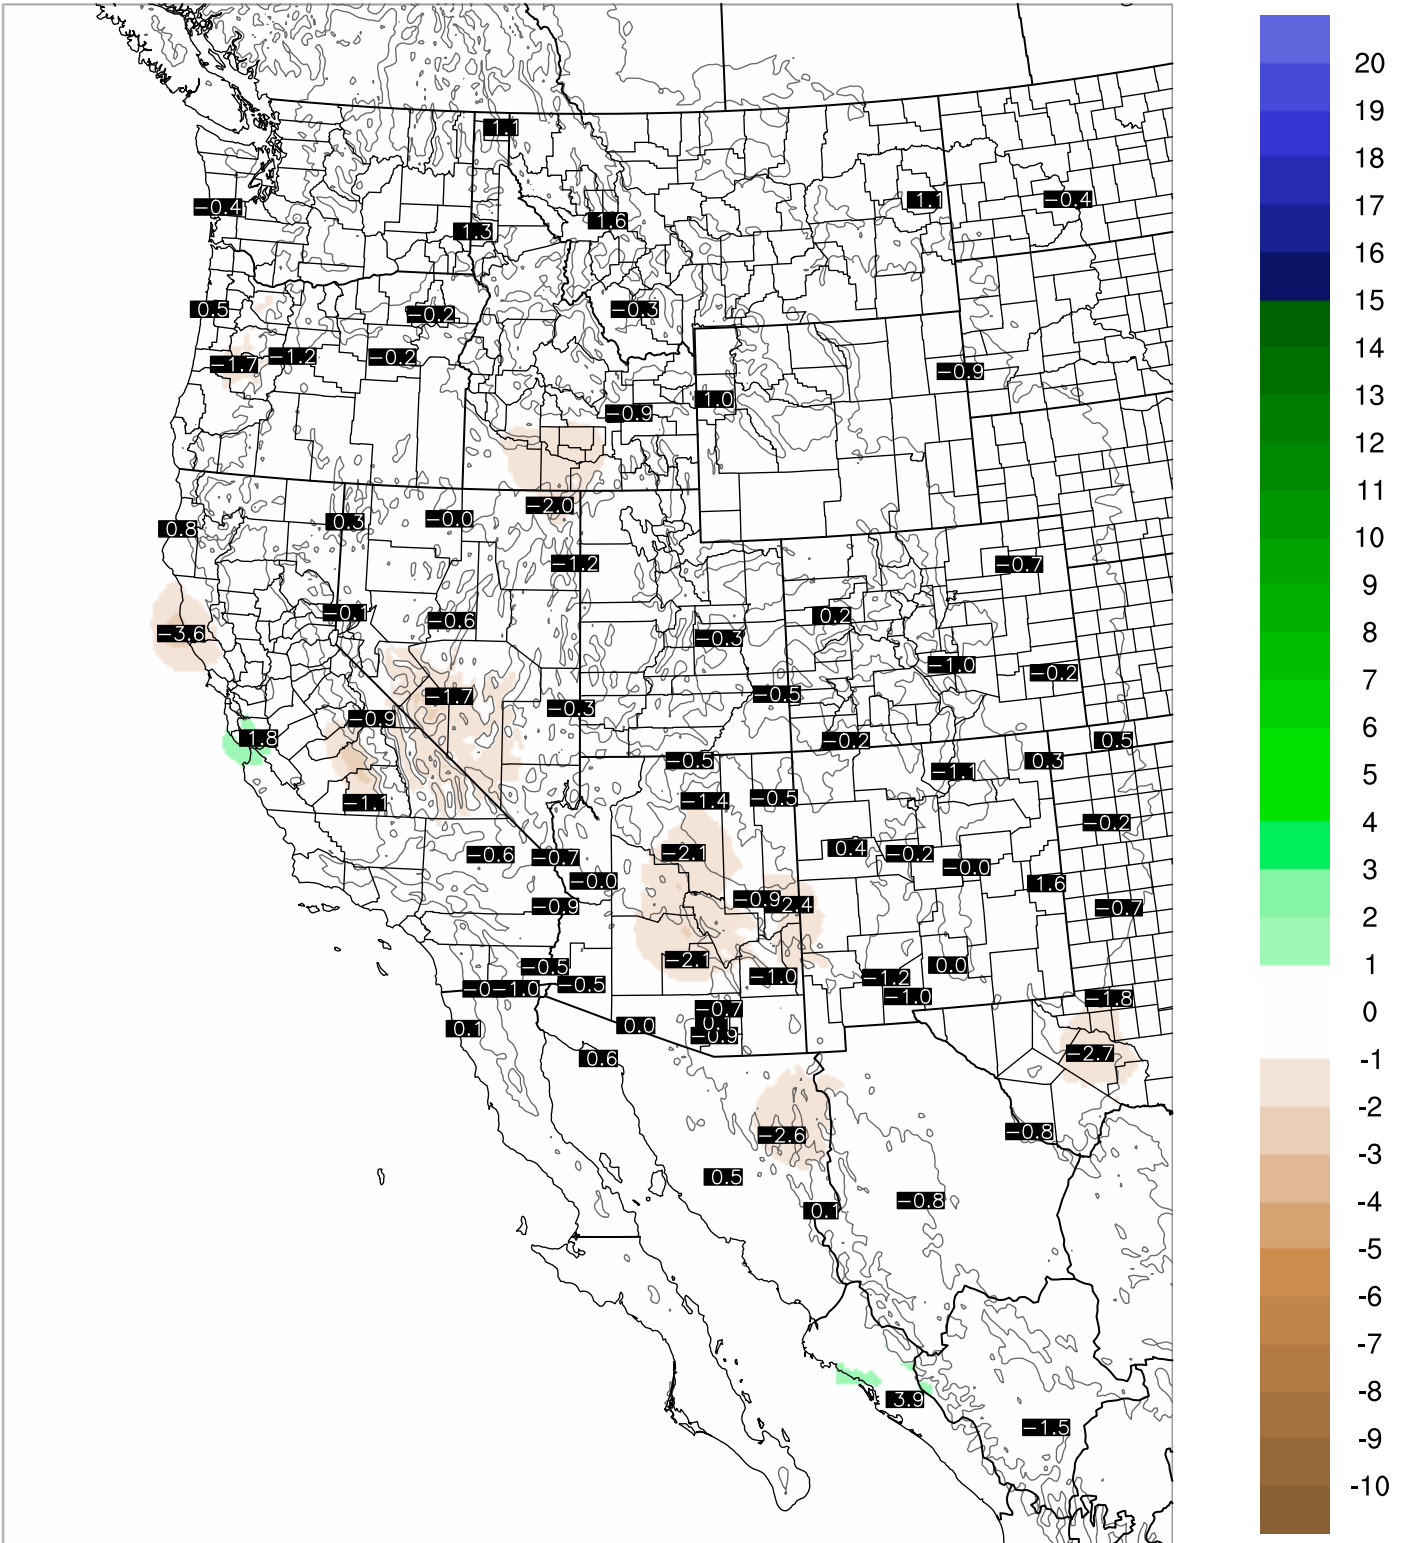

Corrected PWV 12 Oct 2020 11:45 UTC

PWV Error(mm) Obs-Init

Corrected PWV 12 Oct 2020 11:45 UTC

PWV Error(mm) Obs-Init