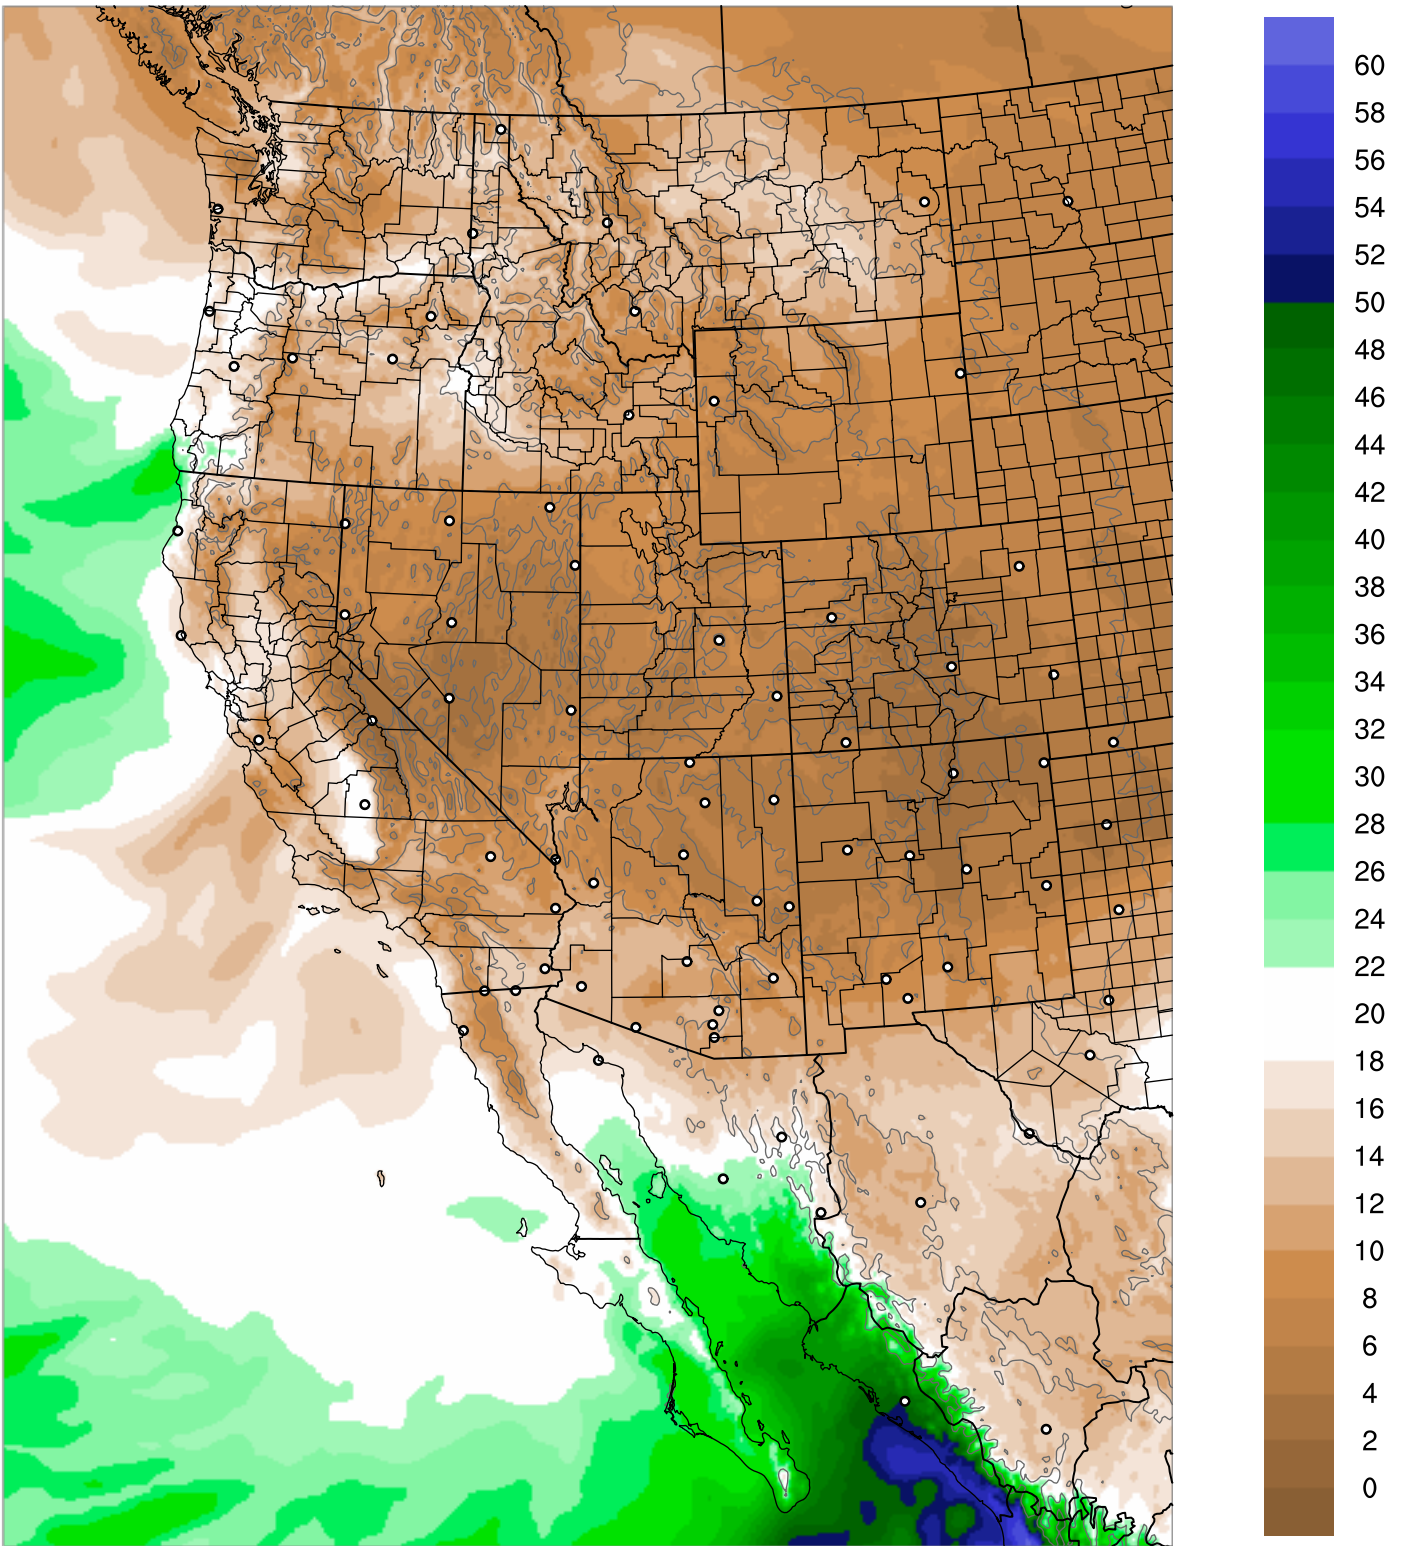

Corrected PWV 12 Oct 2020 11:45 UTC

PWV Error(mm) Obs-Init

Corrected PWV 12 Oct 2020 11:45 UTC

PWV Error(mm) Obs-Init