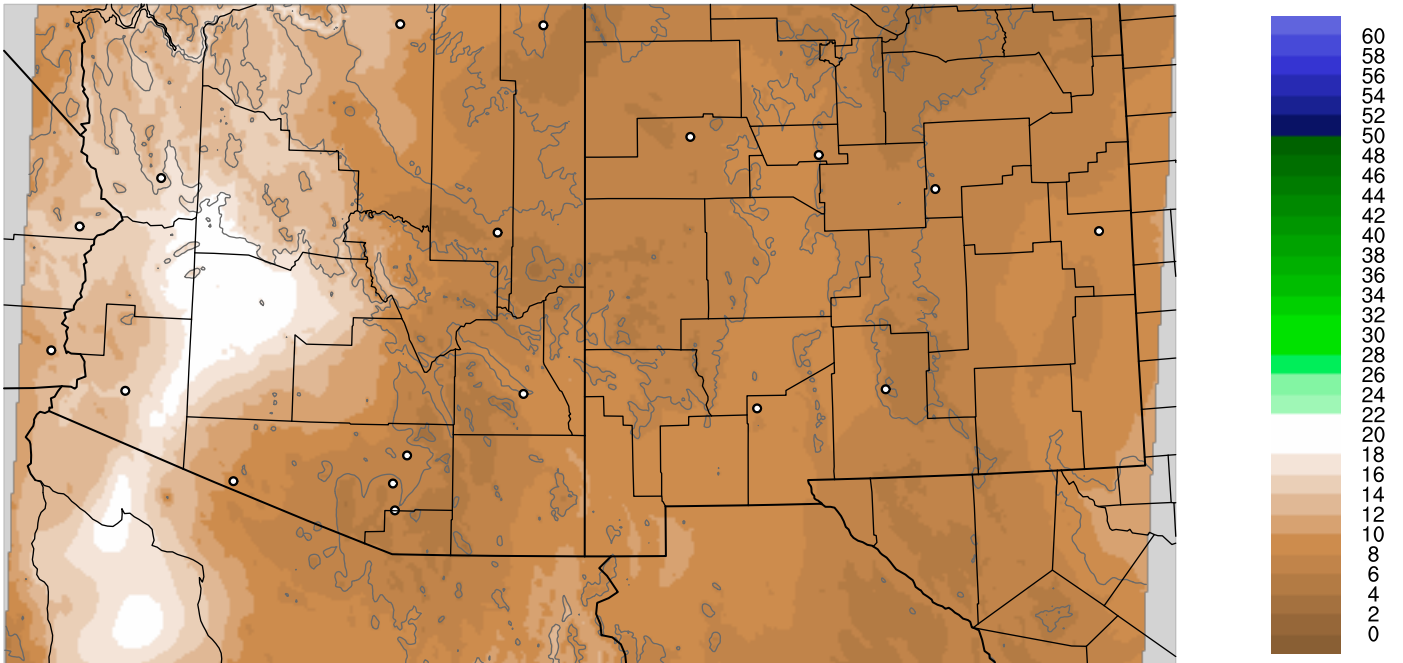

Corrected PWV 9 Oct 2020 11:45 UTC

PWV Error(mm) Obs-Init

Corrected PWV 9 Oct 2020 11:45 UTC

PWV Error(mm) Obs-Init