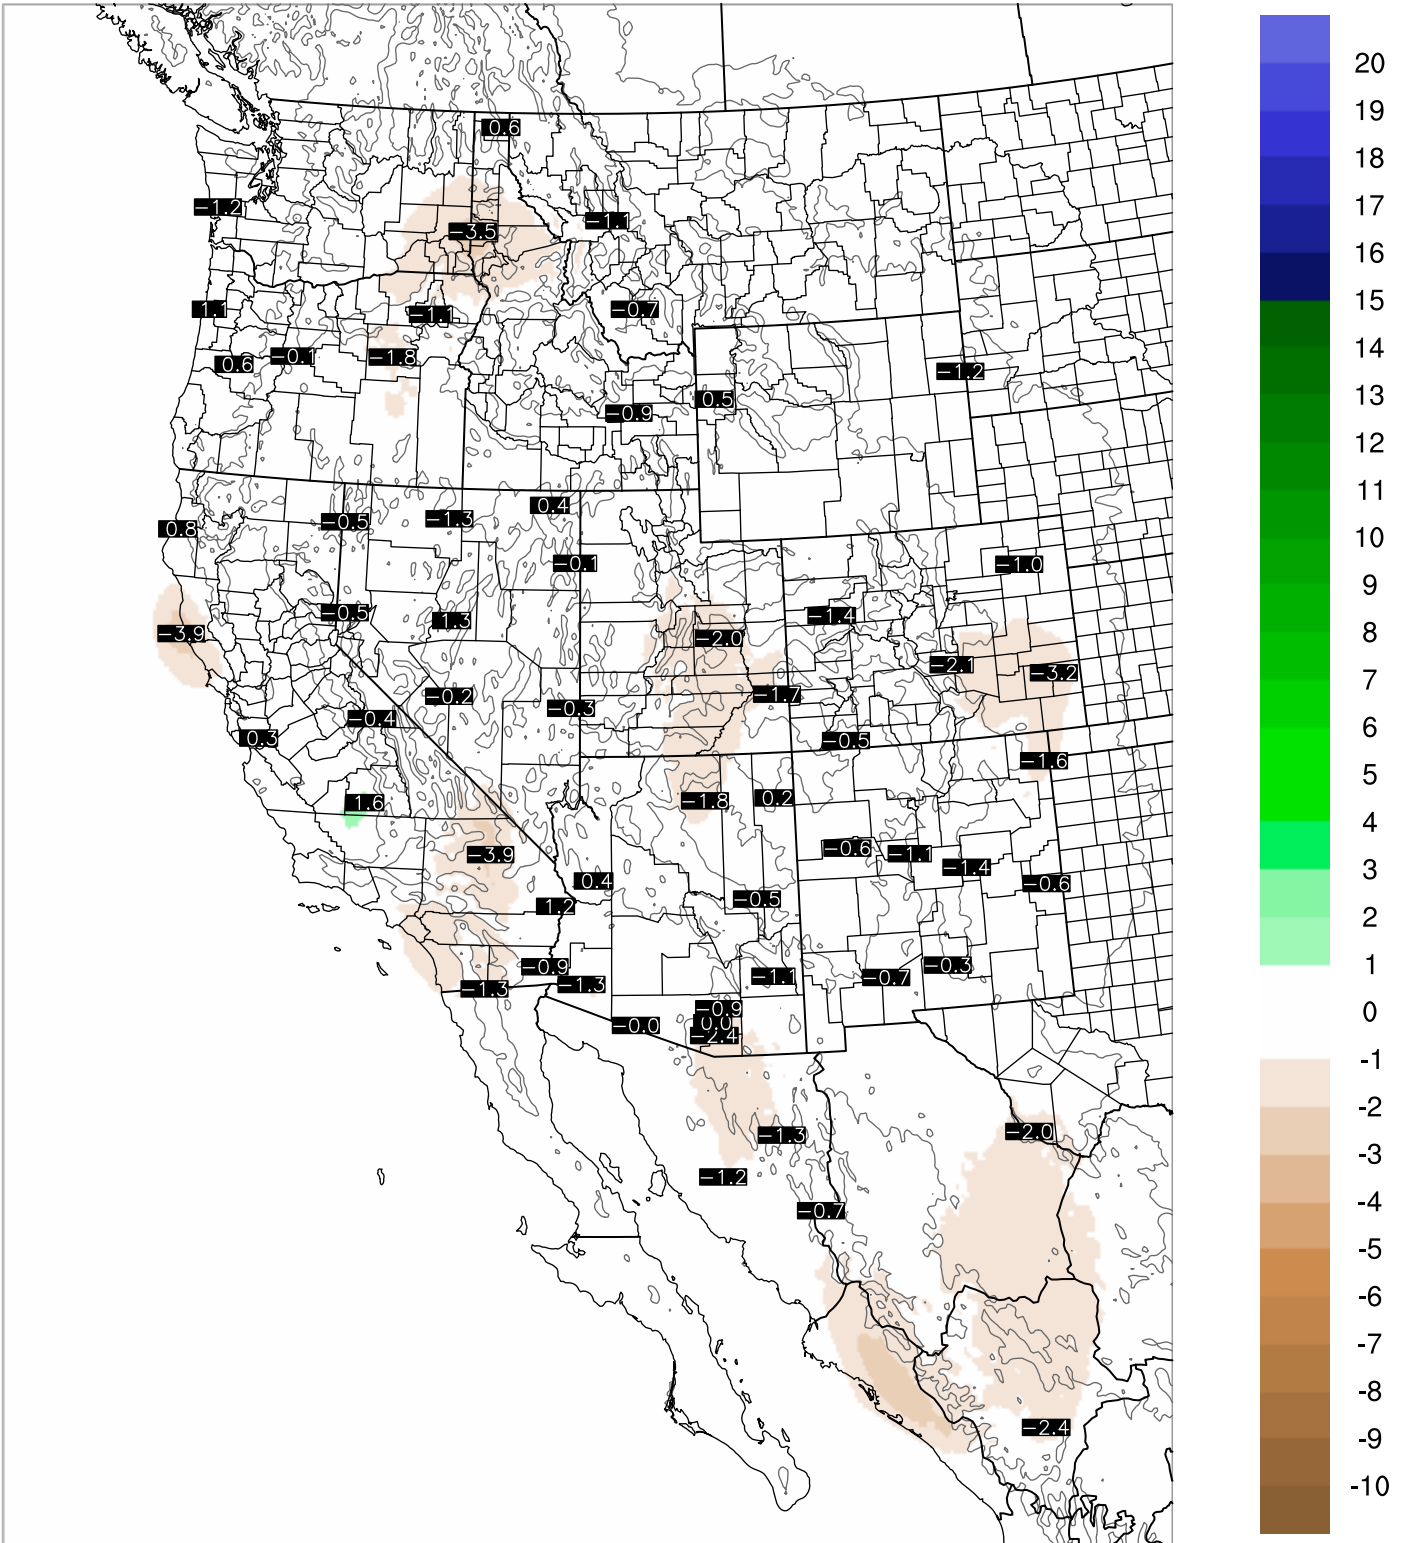

Corrected PWV 9 Oct 2020 11:45 UTC

PWV Error(mm) Obs-Init

Corrected PWV 9 Oct 2020 11:45 UTC

PWV Error(mm) Obs-Init