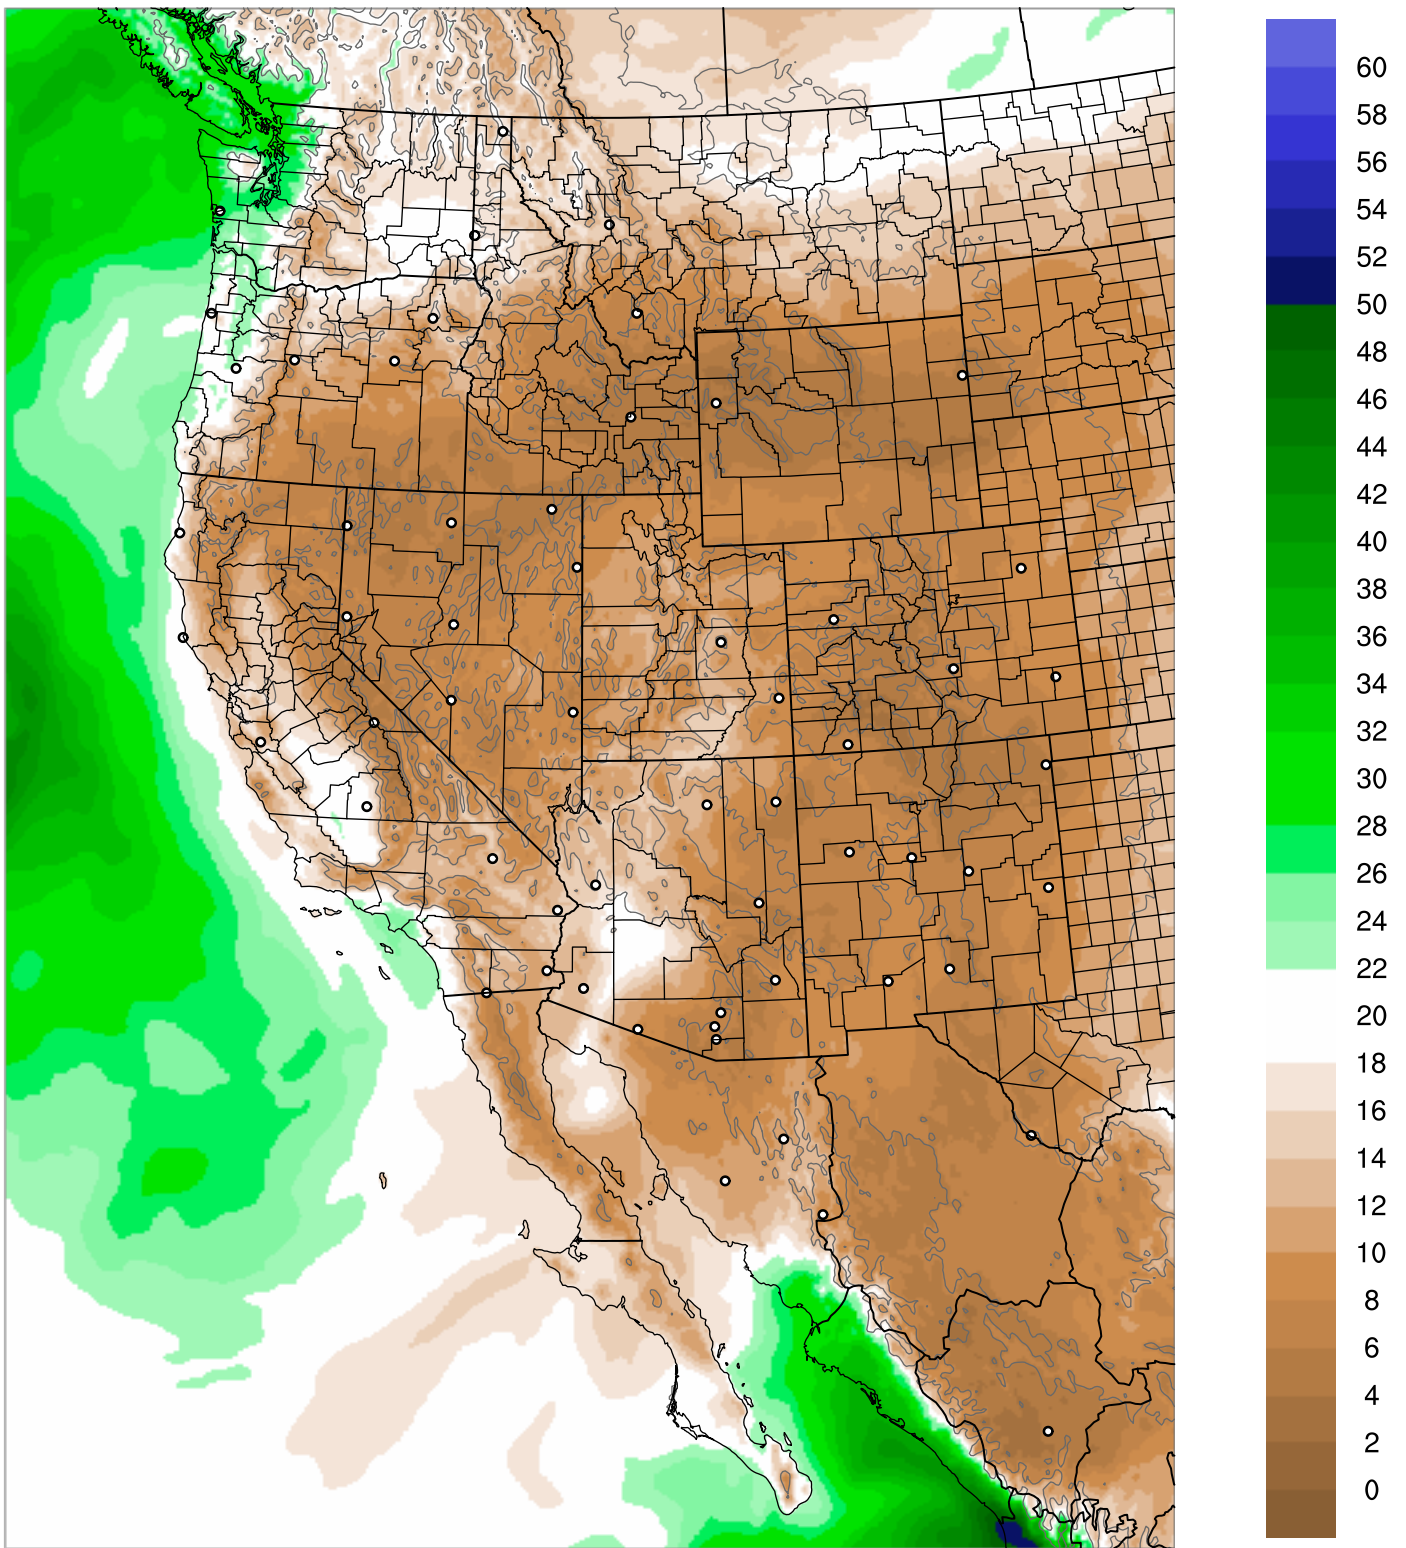

Corrected PWV 9 Oct 2020 11:45 UTC

PWV Error(mm) Obs-Init

Corrected PWV 9 Oct 2020 11:45 UTC

PWV Error(mm) Obs-Init