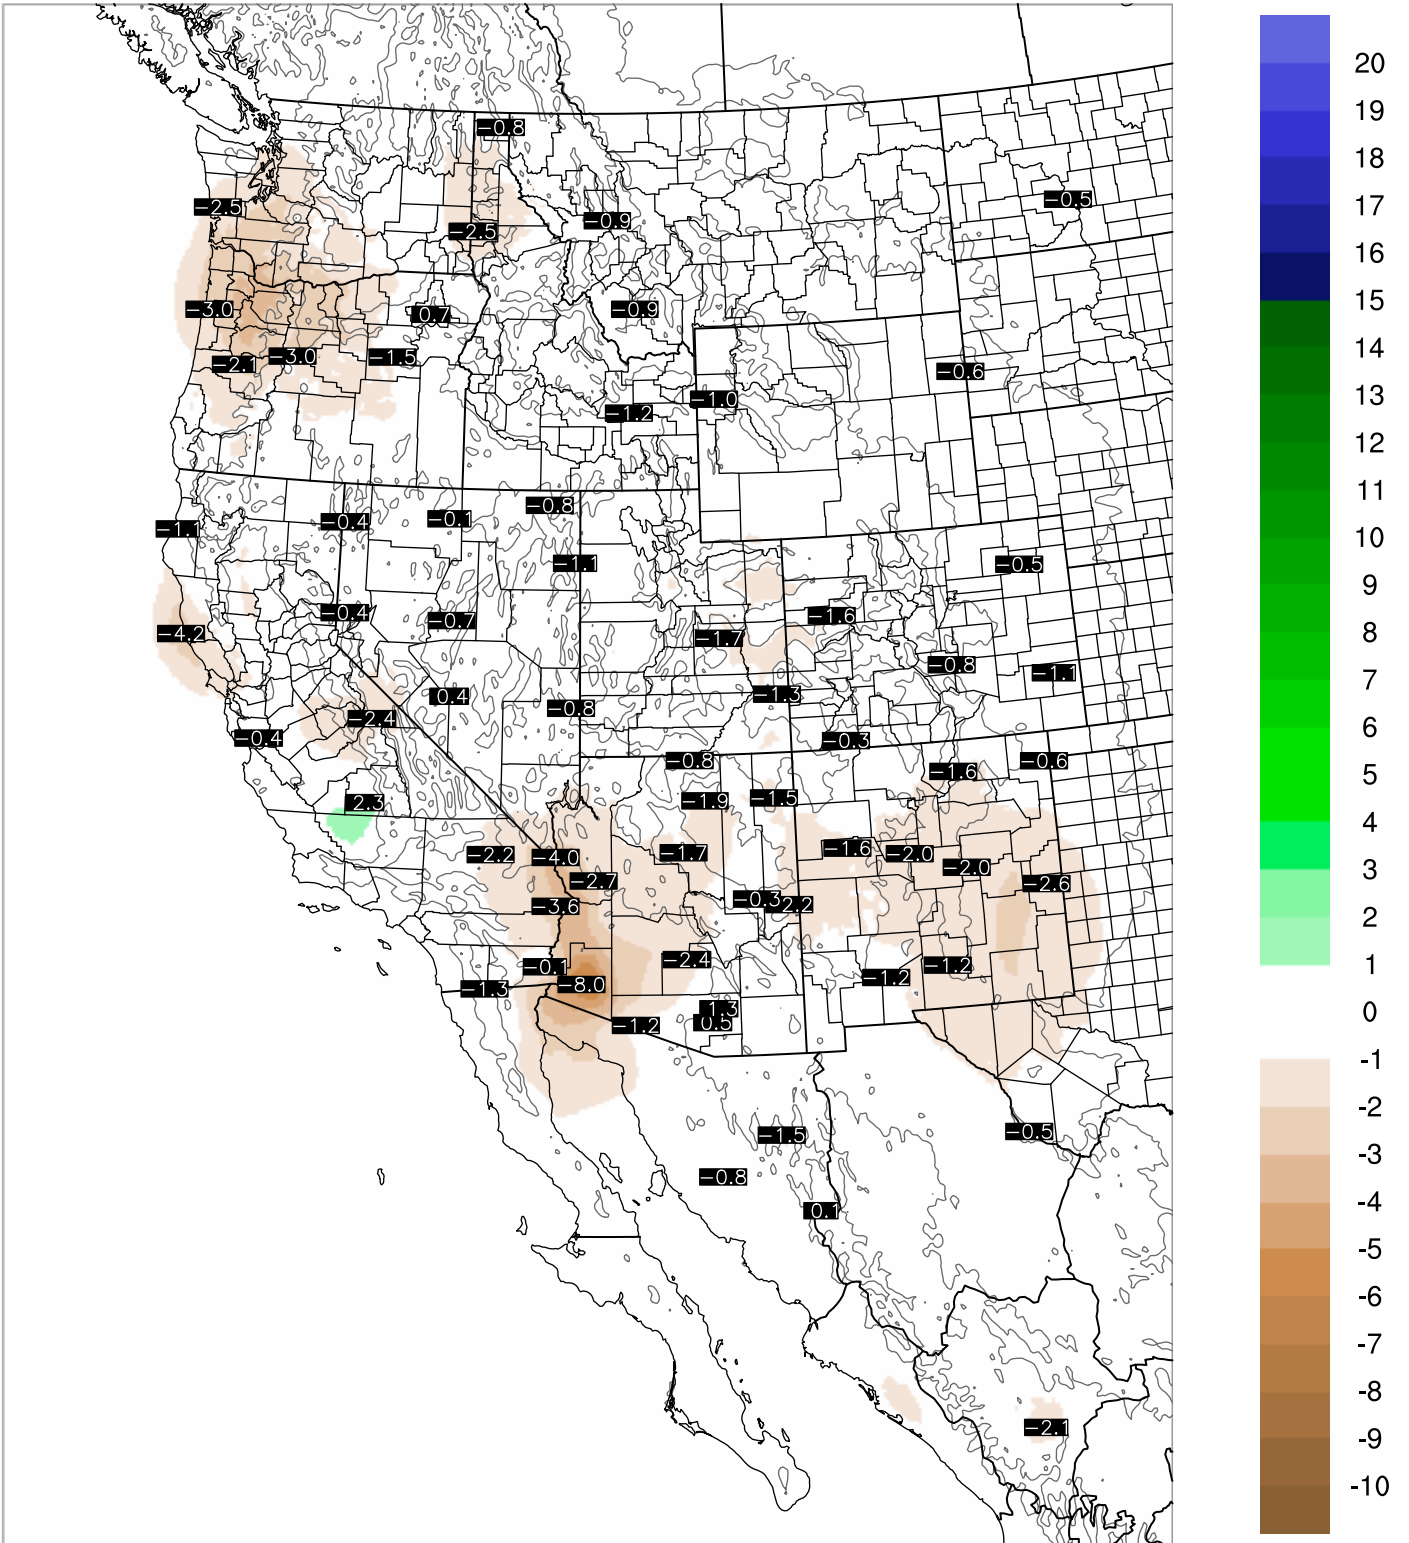

# Corrected PWV 8 Oct 2020 11:45 UTC

# PWV Error(mm) Obs-Init

Corrected PWV 8 Oct 2020 11:45 UTC

PWV Error(mm) Obs-Init