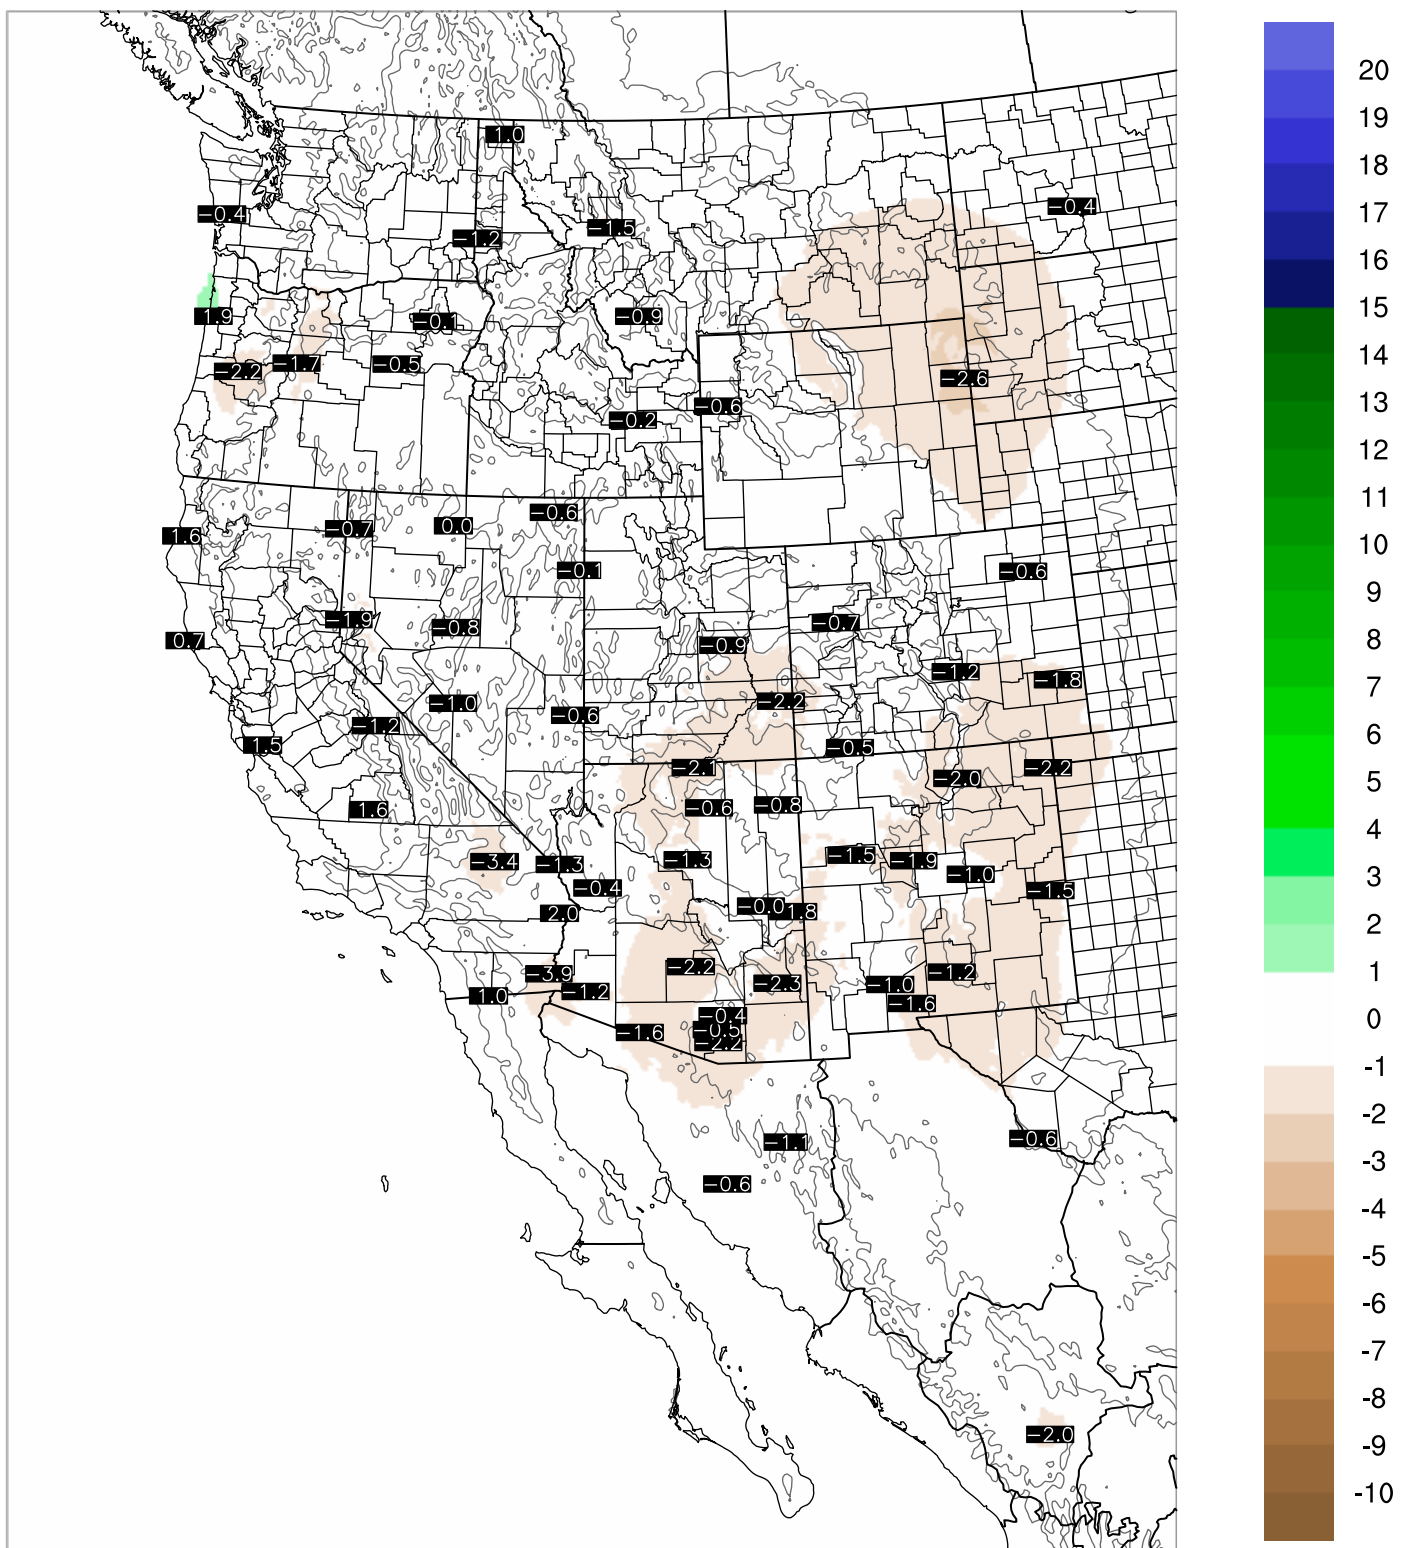

# Corrected PWV 7 Oct 2020 11:45 UTC

# PWV Error(mm) Obs-Init

Corrected PWV 7 Oct 2020 11:45 UTC

PWV Error(mm) Obs-Init