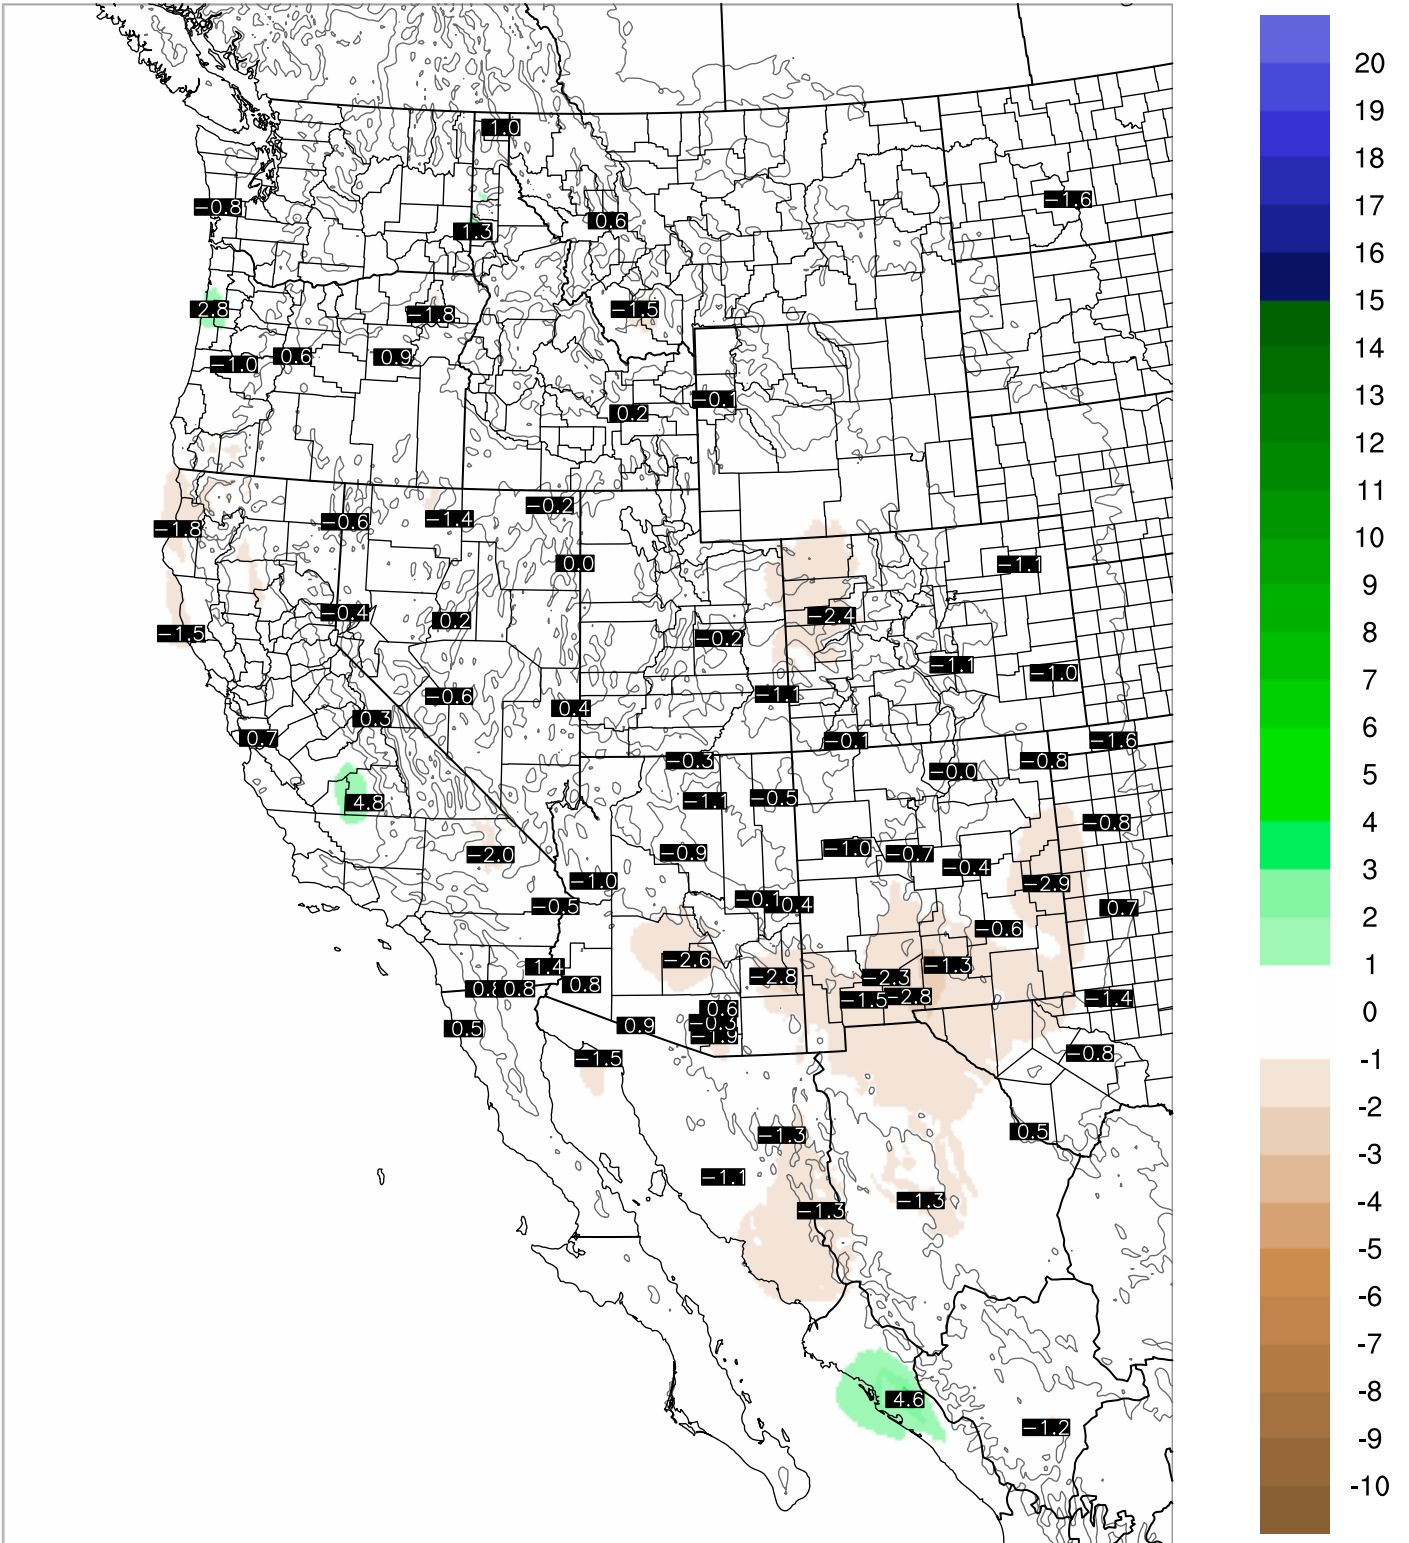

Corrected PWV 4 Oct 2020 11:45 UTC

PWV Error(mm) Obs-Init

Corrected PWV 4 Oct 2020 11:45 UTC

PWV Error(mm) Obs-Init