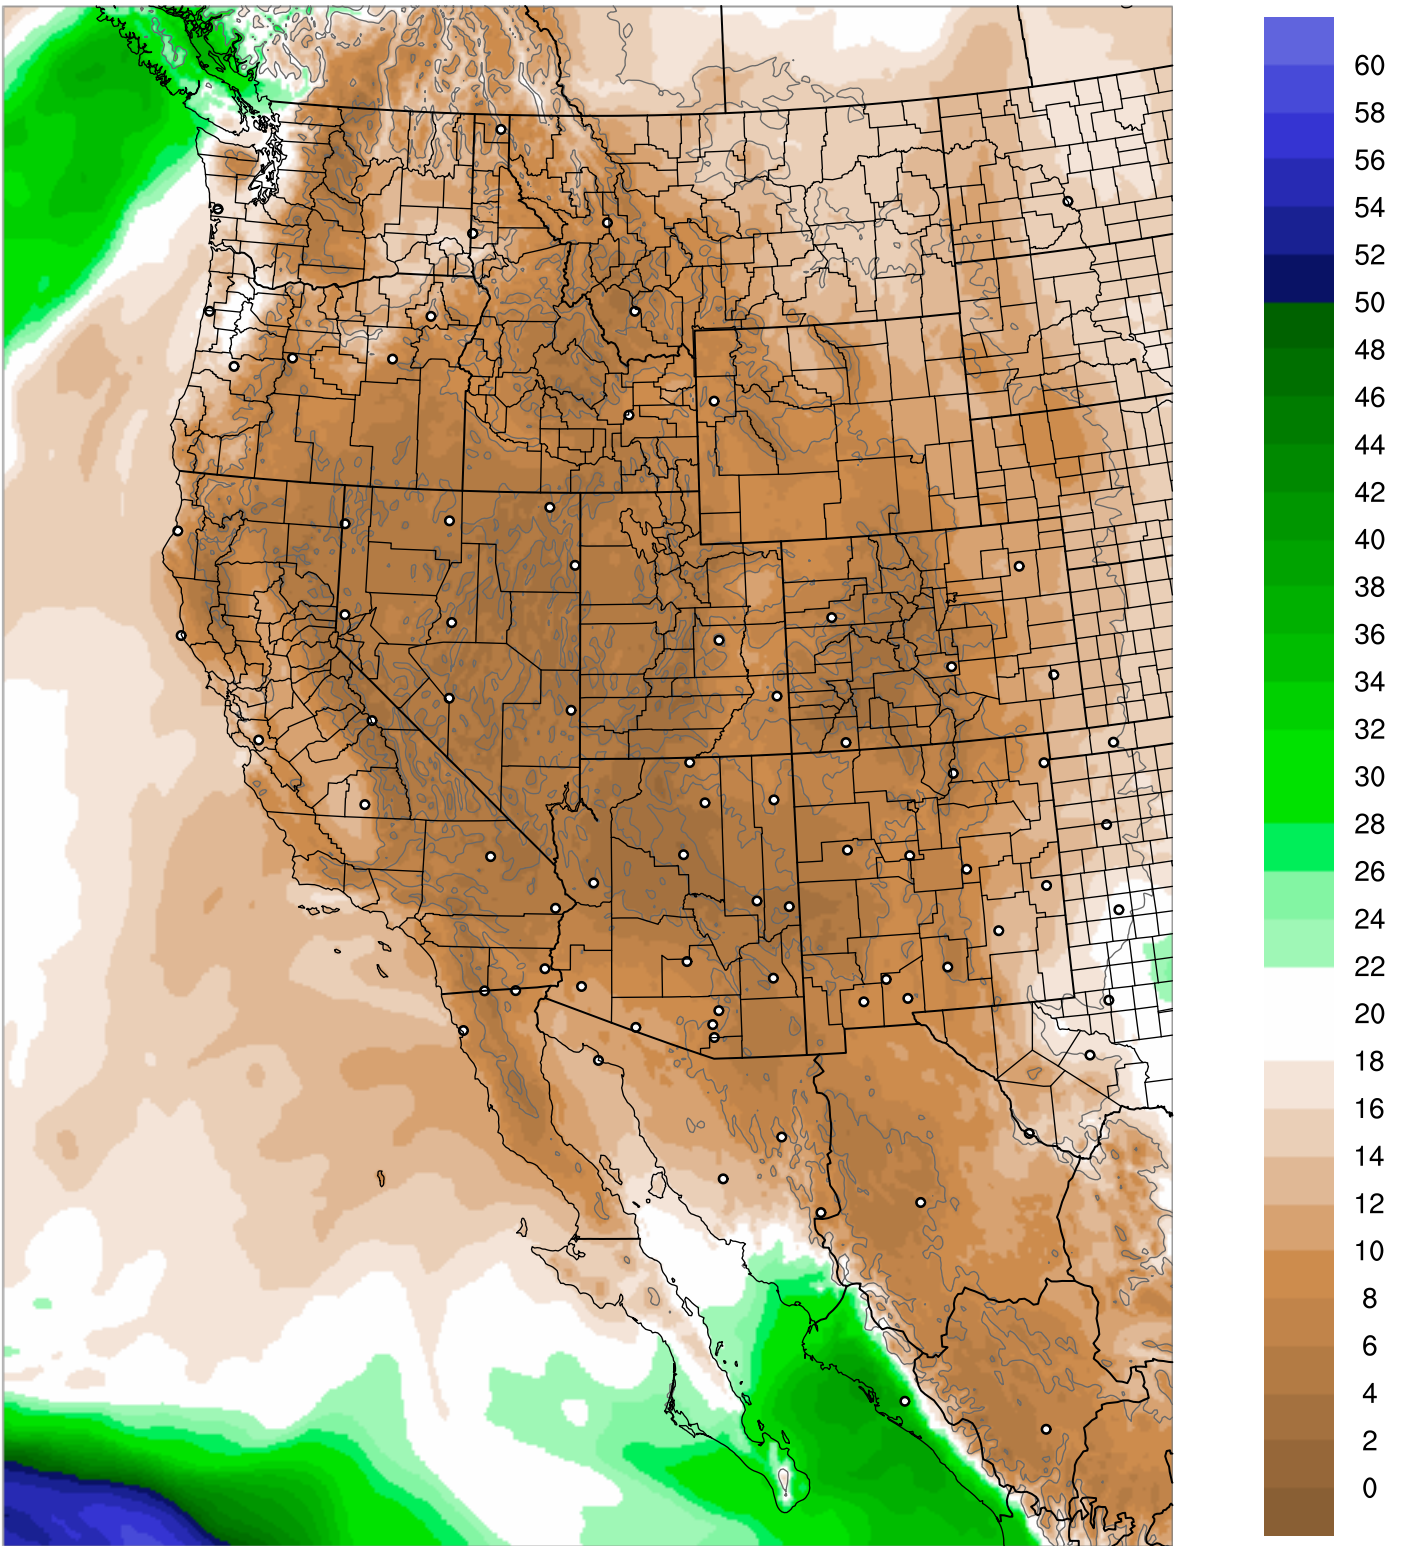

Corrected PWV 4 Oct 2020 11:45 UTC

PWV Error(mm) Obs-Init

Corrected PWV 4 Oct 2020 11:45 UTC

PWV Error(mm) Obs-Init