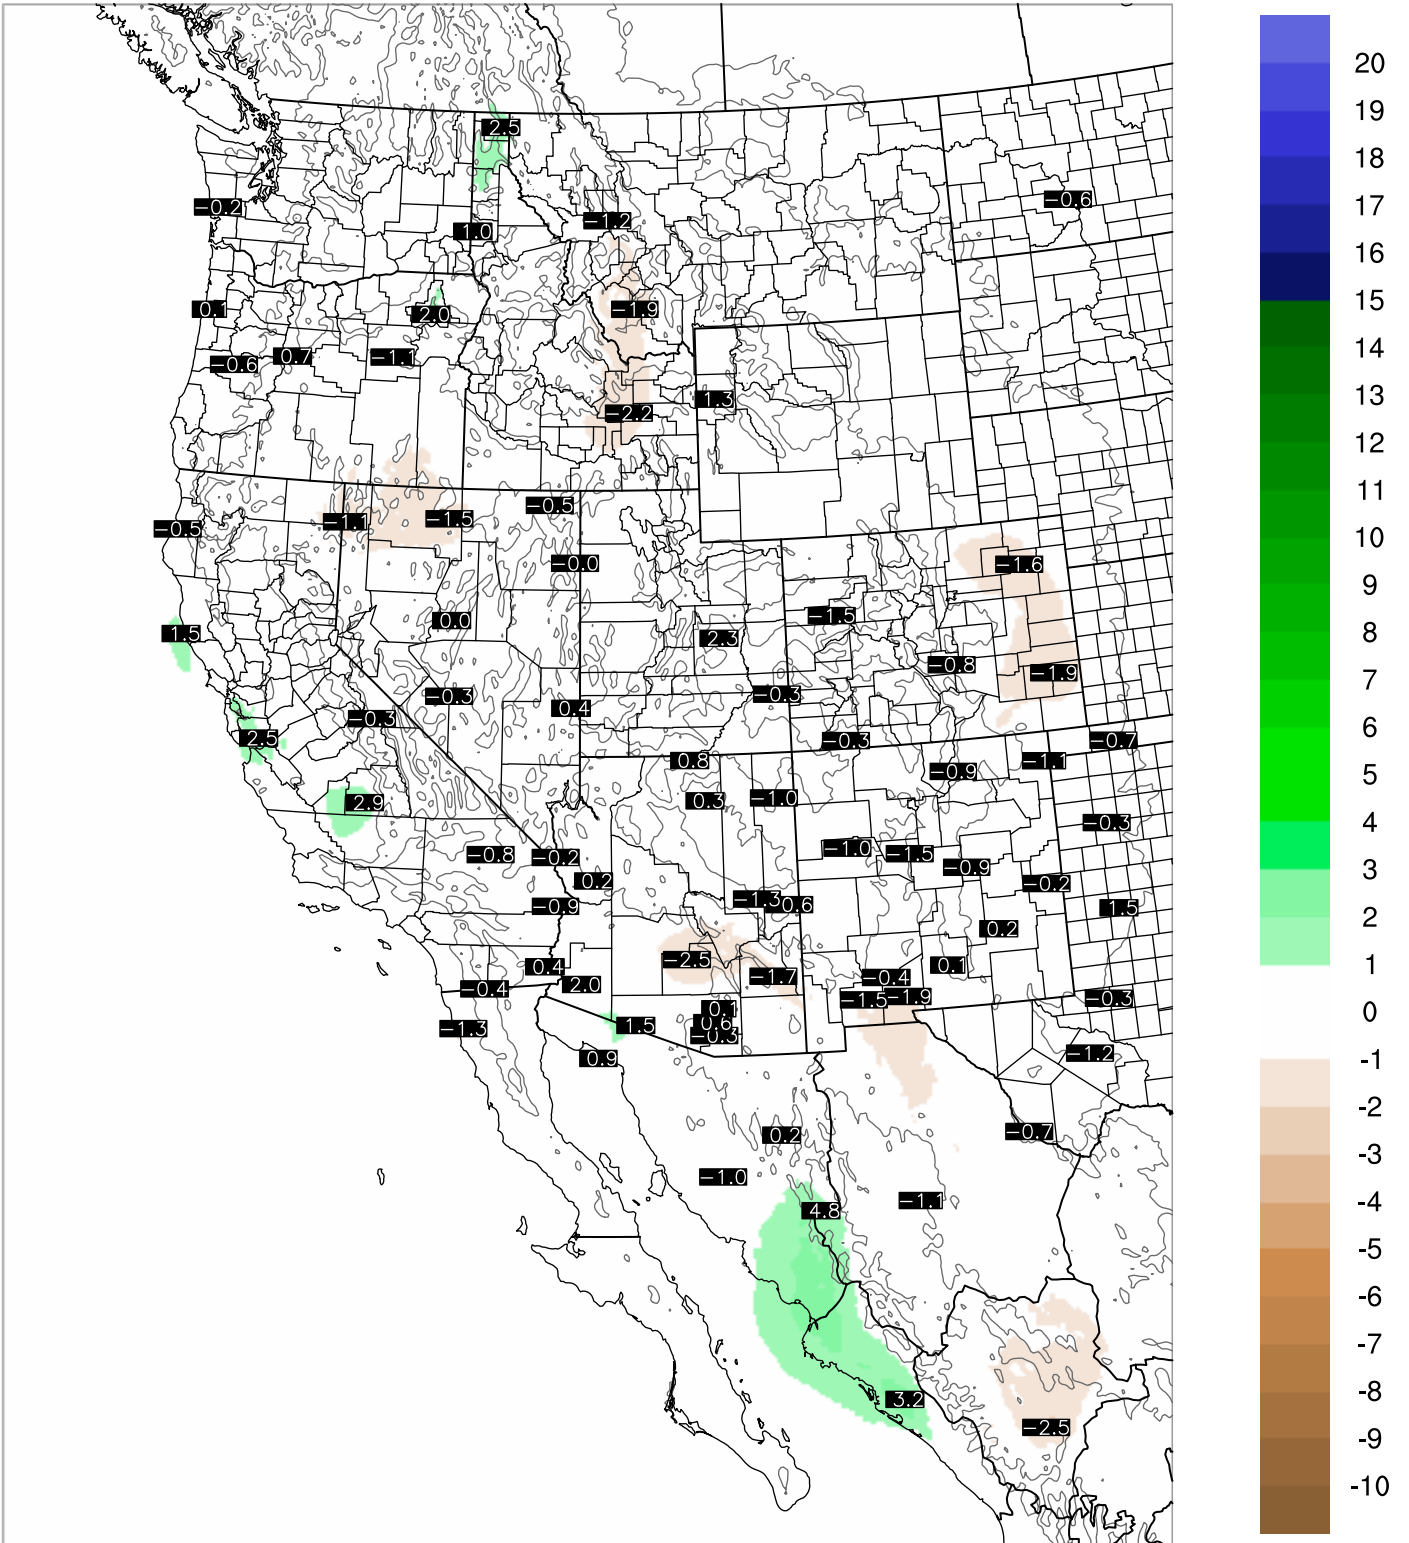

Corrected PWV 3 Oct 2020 11:45 UTC

PWV Error(mm) Obs-Init

Corrected PWV 3 Oct 2020 11:45 UTC

PWV Error(mm) Obs-Init