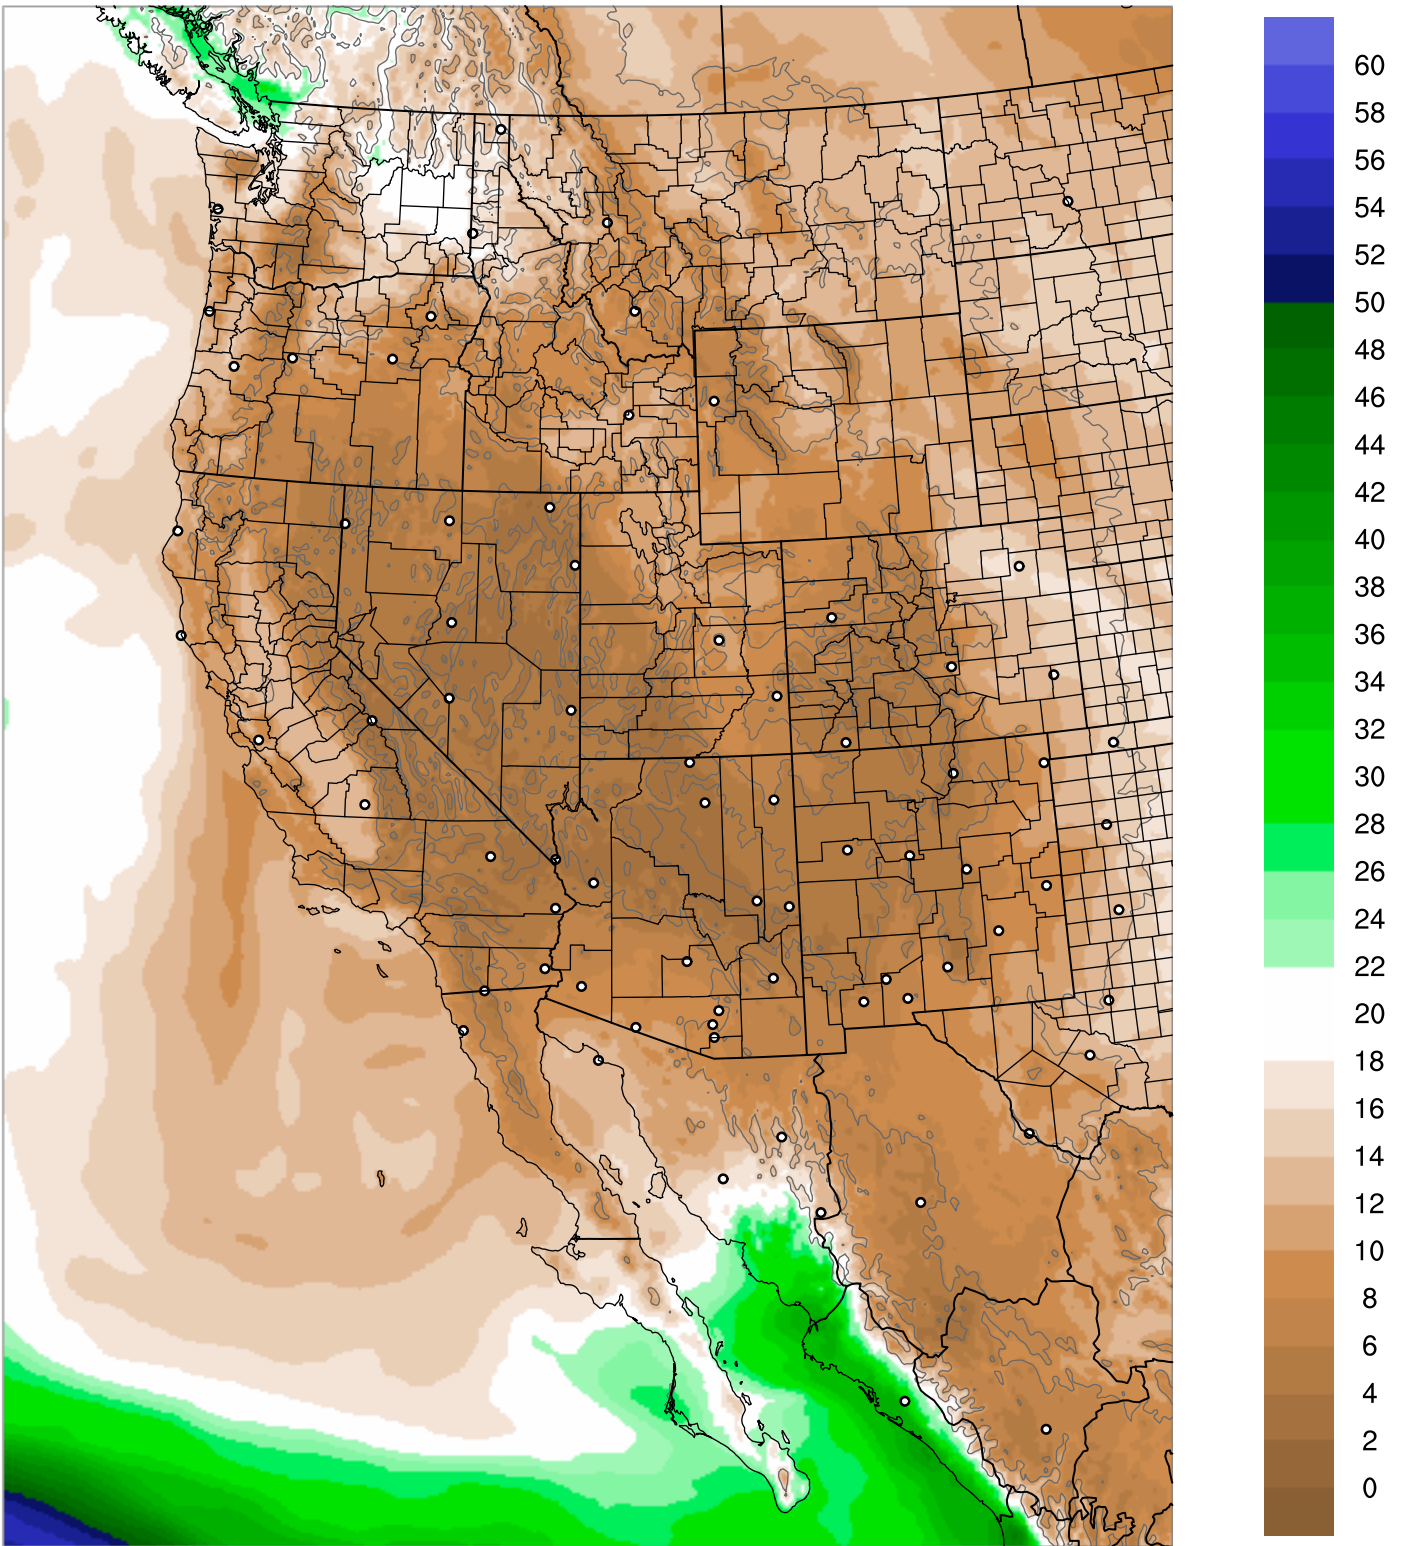

Corrected PWV 3 Oct 2020 11:45 UTC

PWV Error(mm) Obs-Init

Corrected PWV 3 Oct 2020 11:45 UTC

PWV Error(mm) Obs-Init