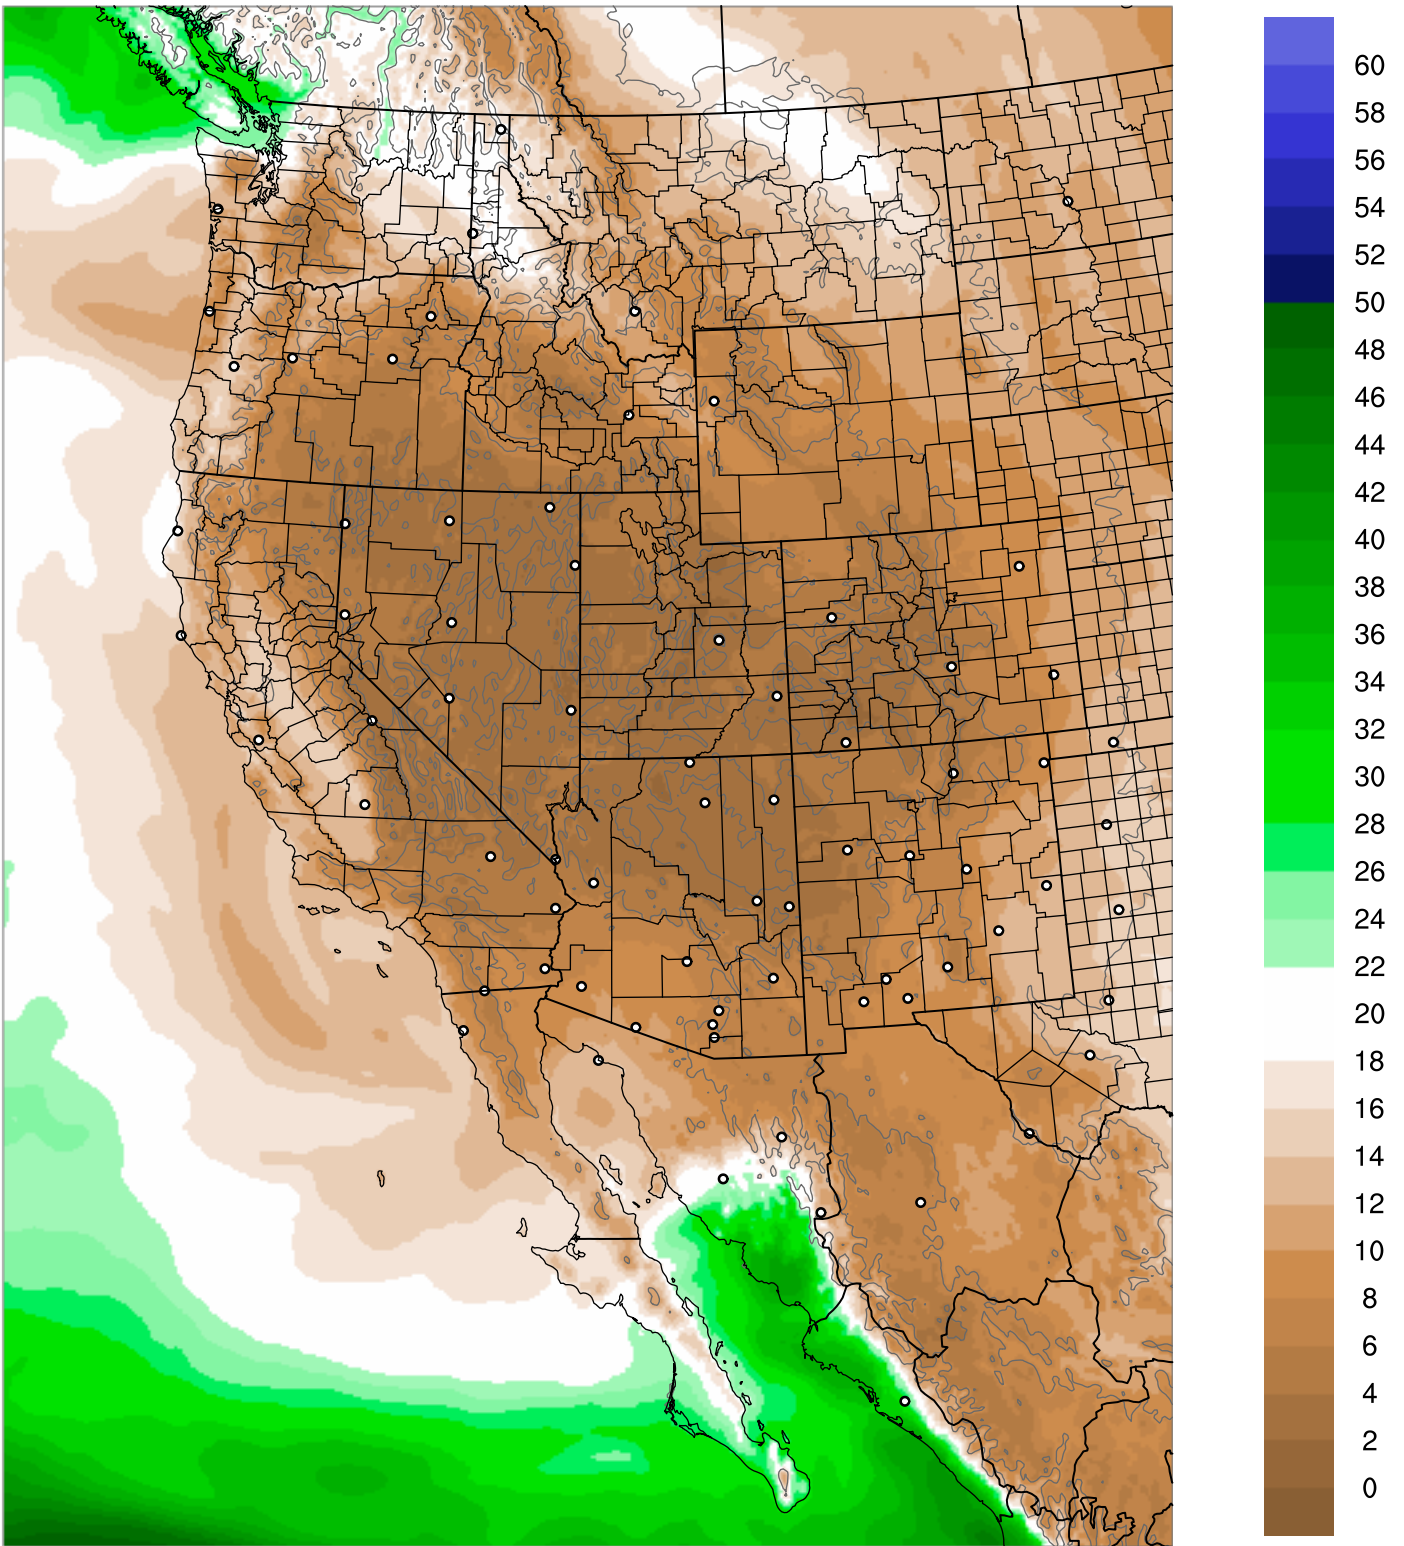

Corrected PWV 2 Oct 2020 11:45 UTC

PWV Error(mm) Obs-Init

Corrected PWV 2 Oct 2020 11:45 UTC

PWV Error(mm) Obs-Init