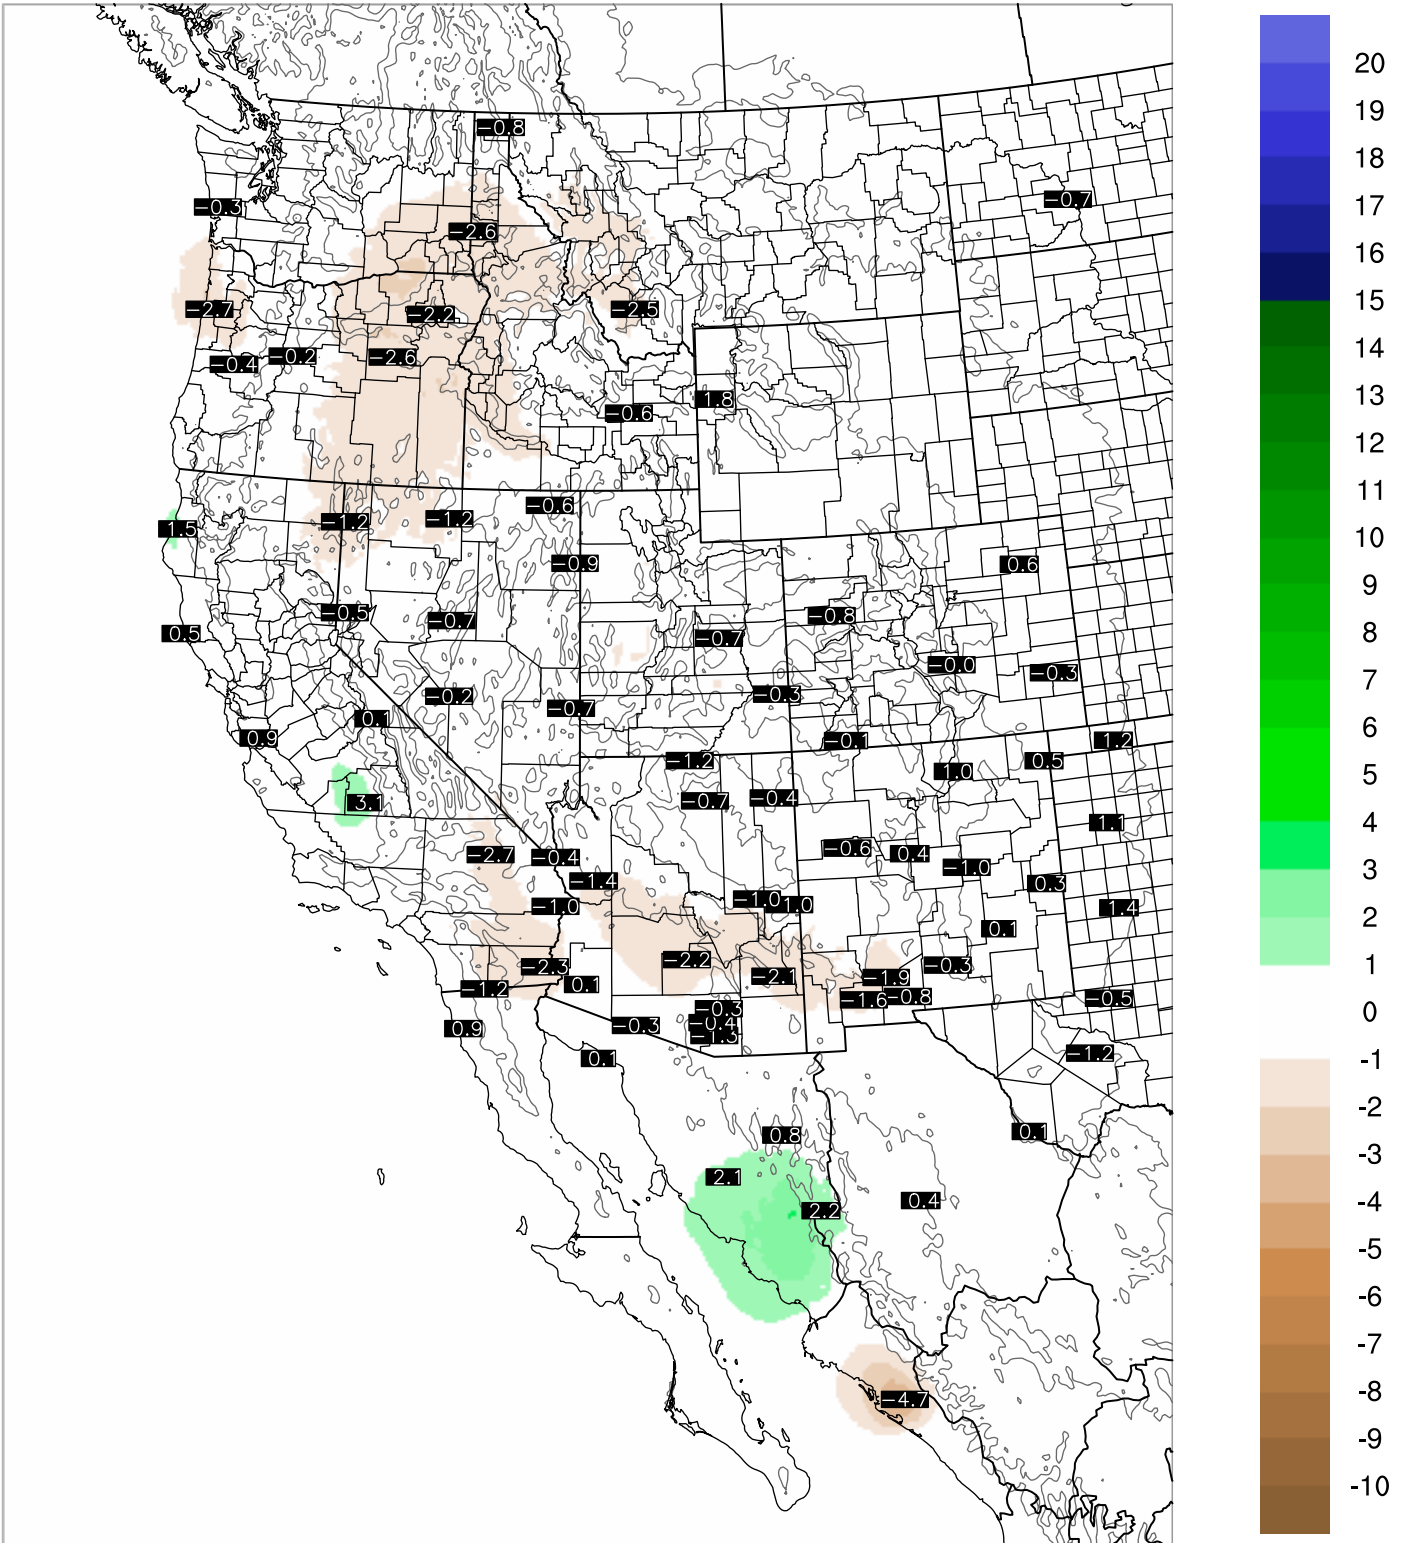

Corrected PWV 2 Oct 2020 11:45 UTC

PWV Error(mm) Obs-Init

Corrected PWV 2 Oct 2020 11:45 UTC

PWV Error(mm) Obs-Init