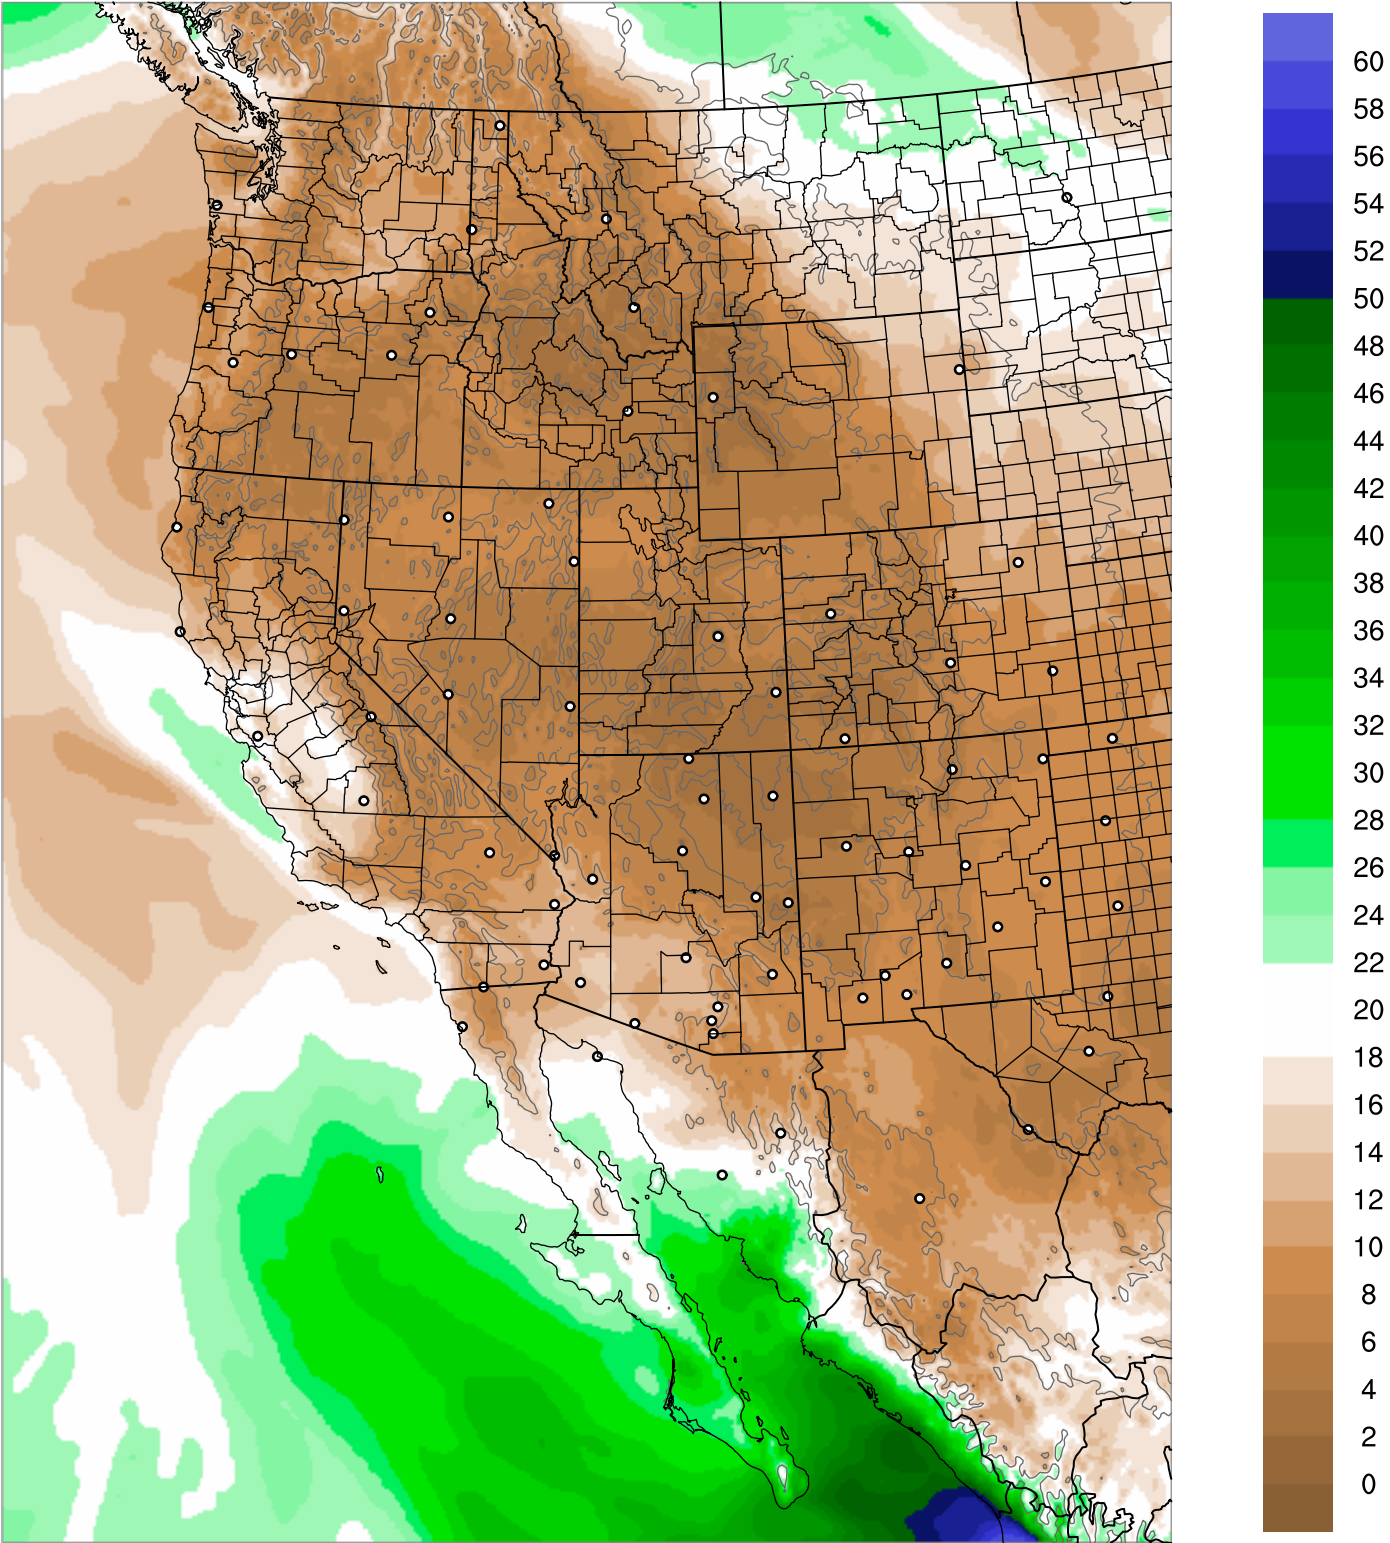

Corrected PWV 29 Sep 2020 11:45 UTC

PWV Error(mm) Obs-Init

Corrected PWV 29 Sep 2020 11:45 UTC

PWV Error(mm) Obs-Init