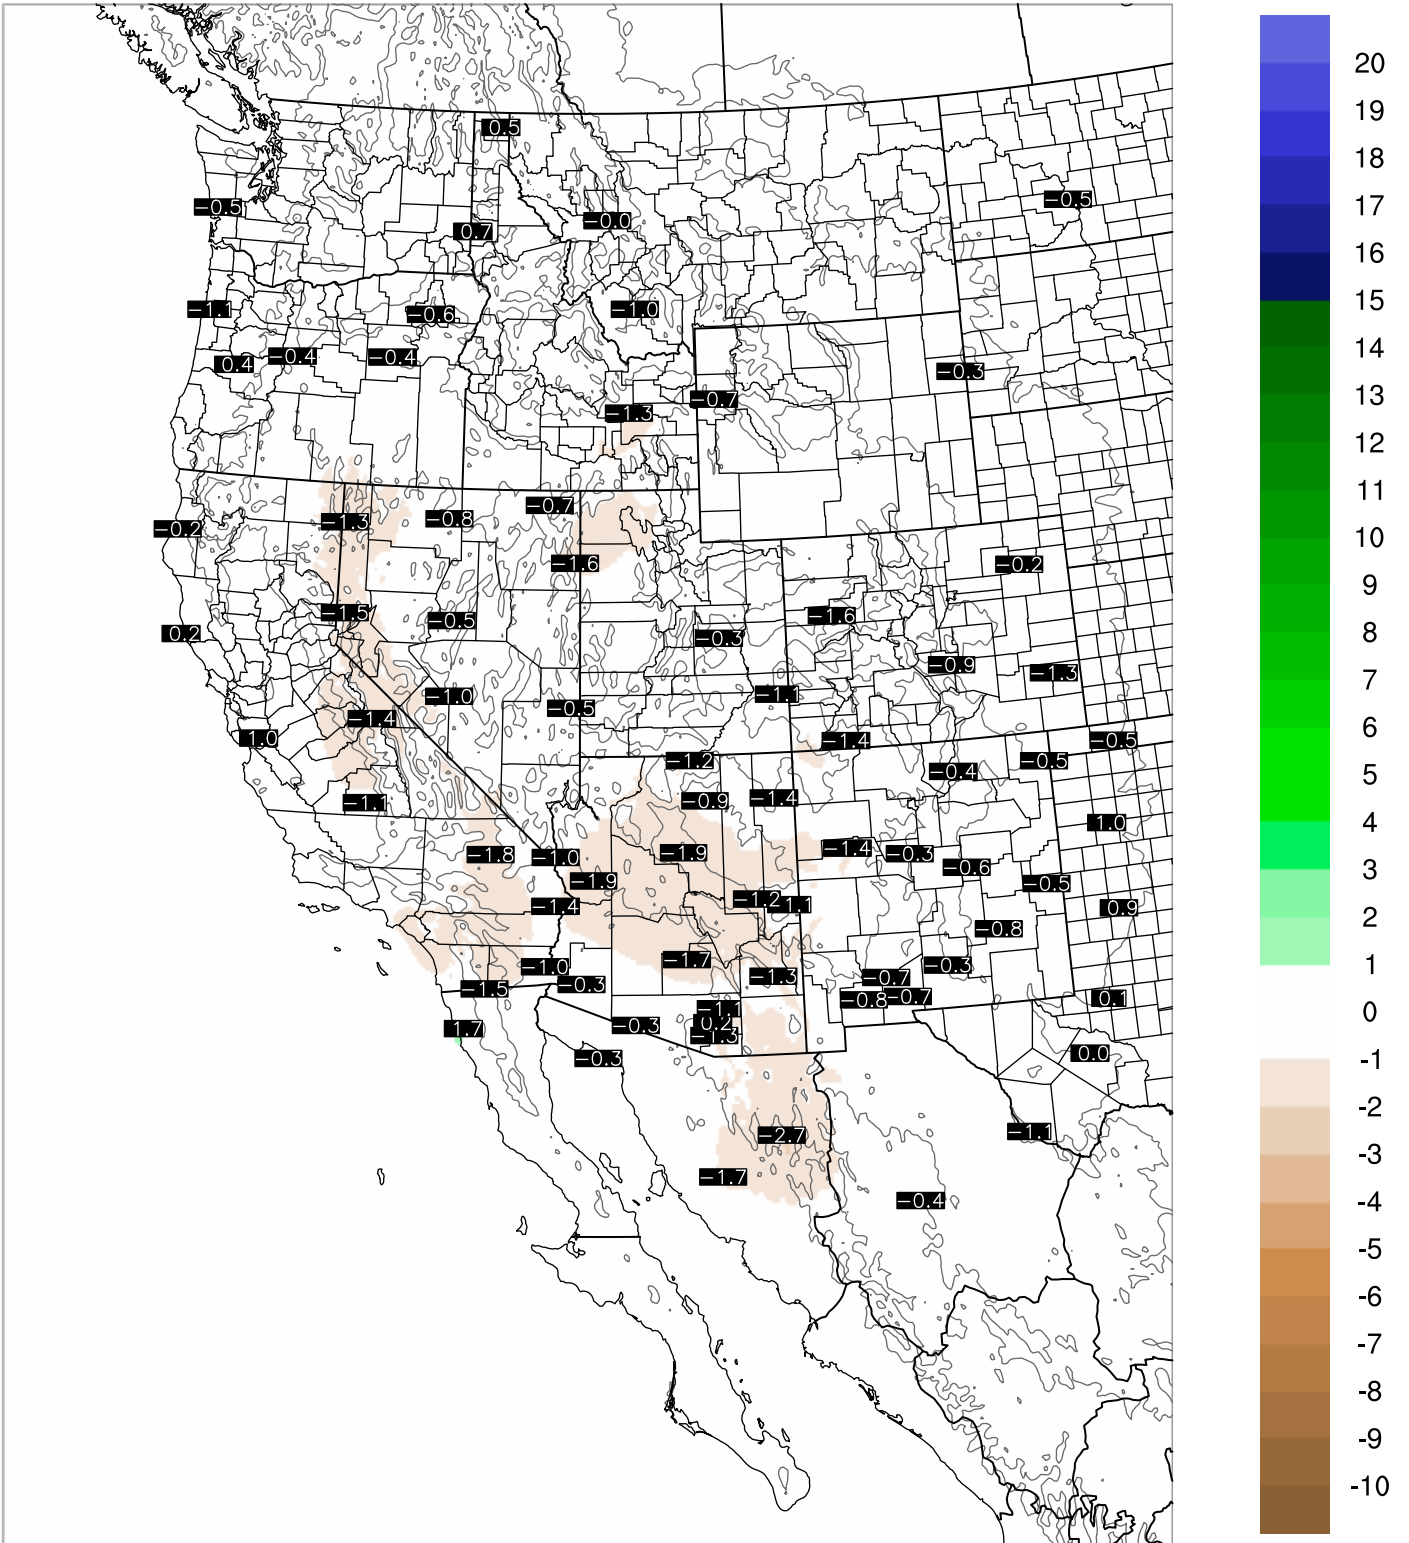

Corrected PWV 29 Sep 2020 11:45 UTC

PWV Error(mm) Obs-Init

Corrected PWV 29 Sep 2020 11:45 UTC

PWV Error(mm) Obs-Init