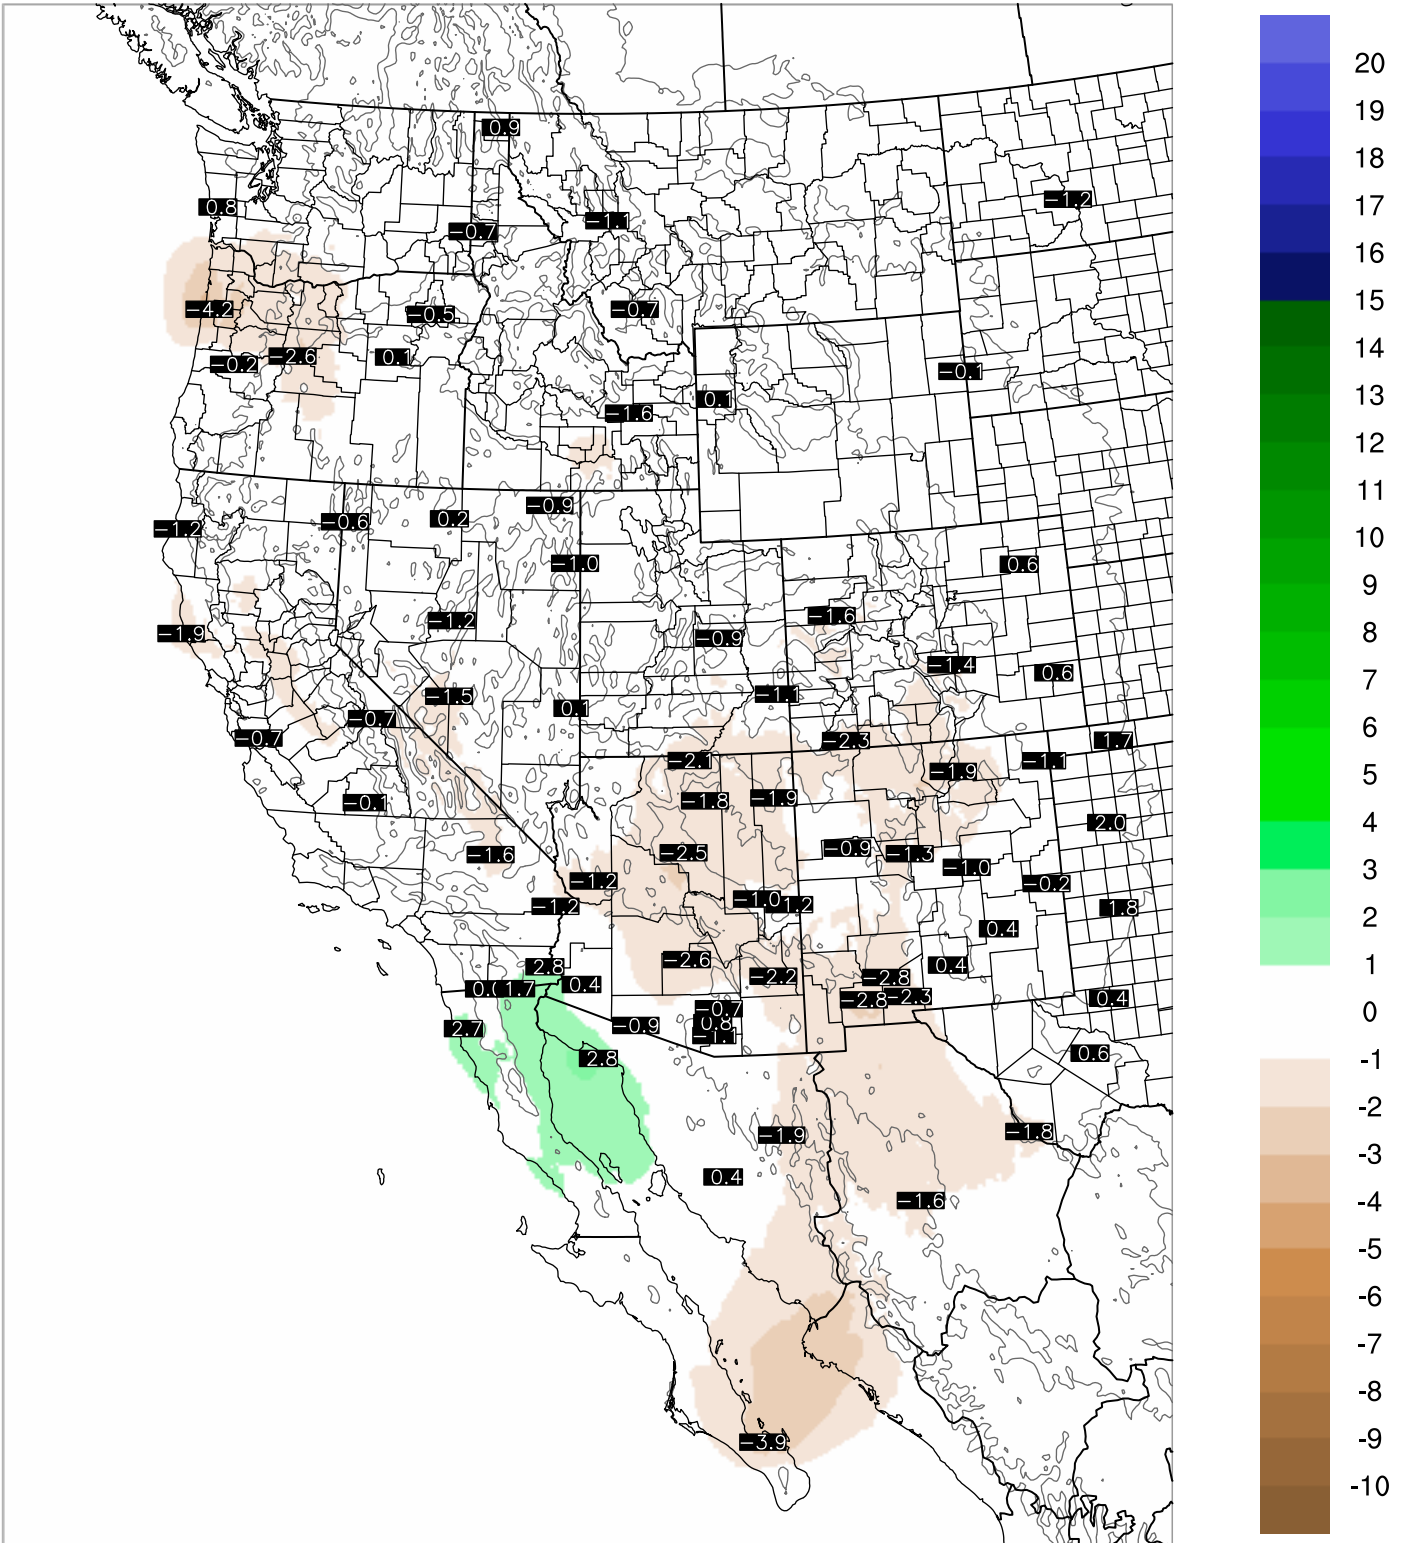

# Corrected PWV 28 Sep 2020 11:45 UTC

# PWV Error(mm) Obs-Init

Corrected PWV 28 Sep 2020 11:45 UTC

PWV Error(mm) Obs-Init