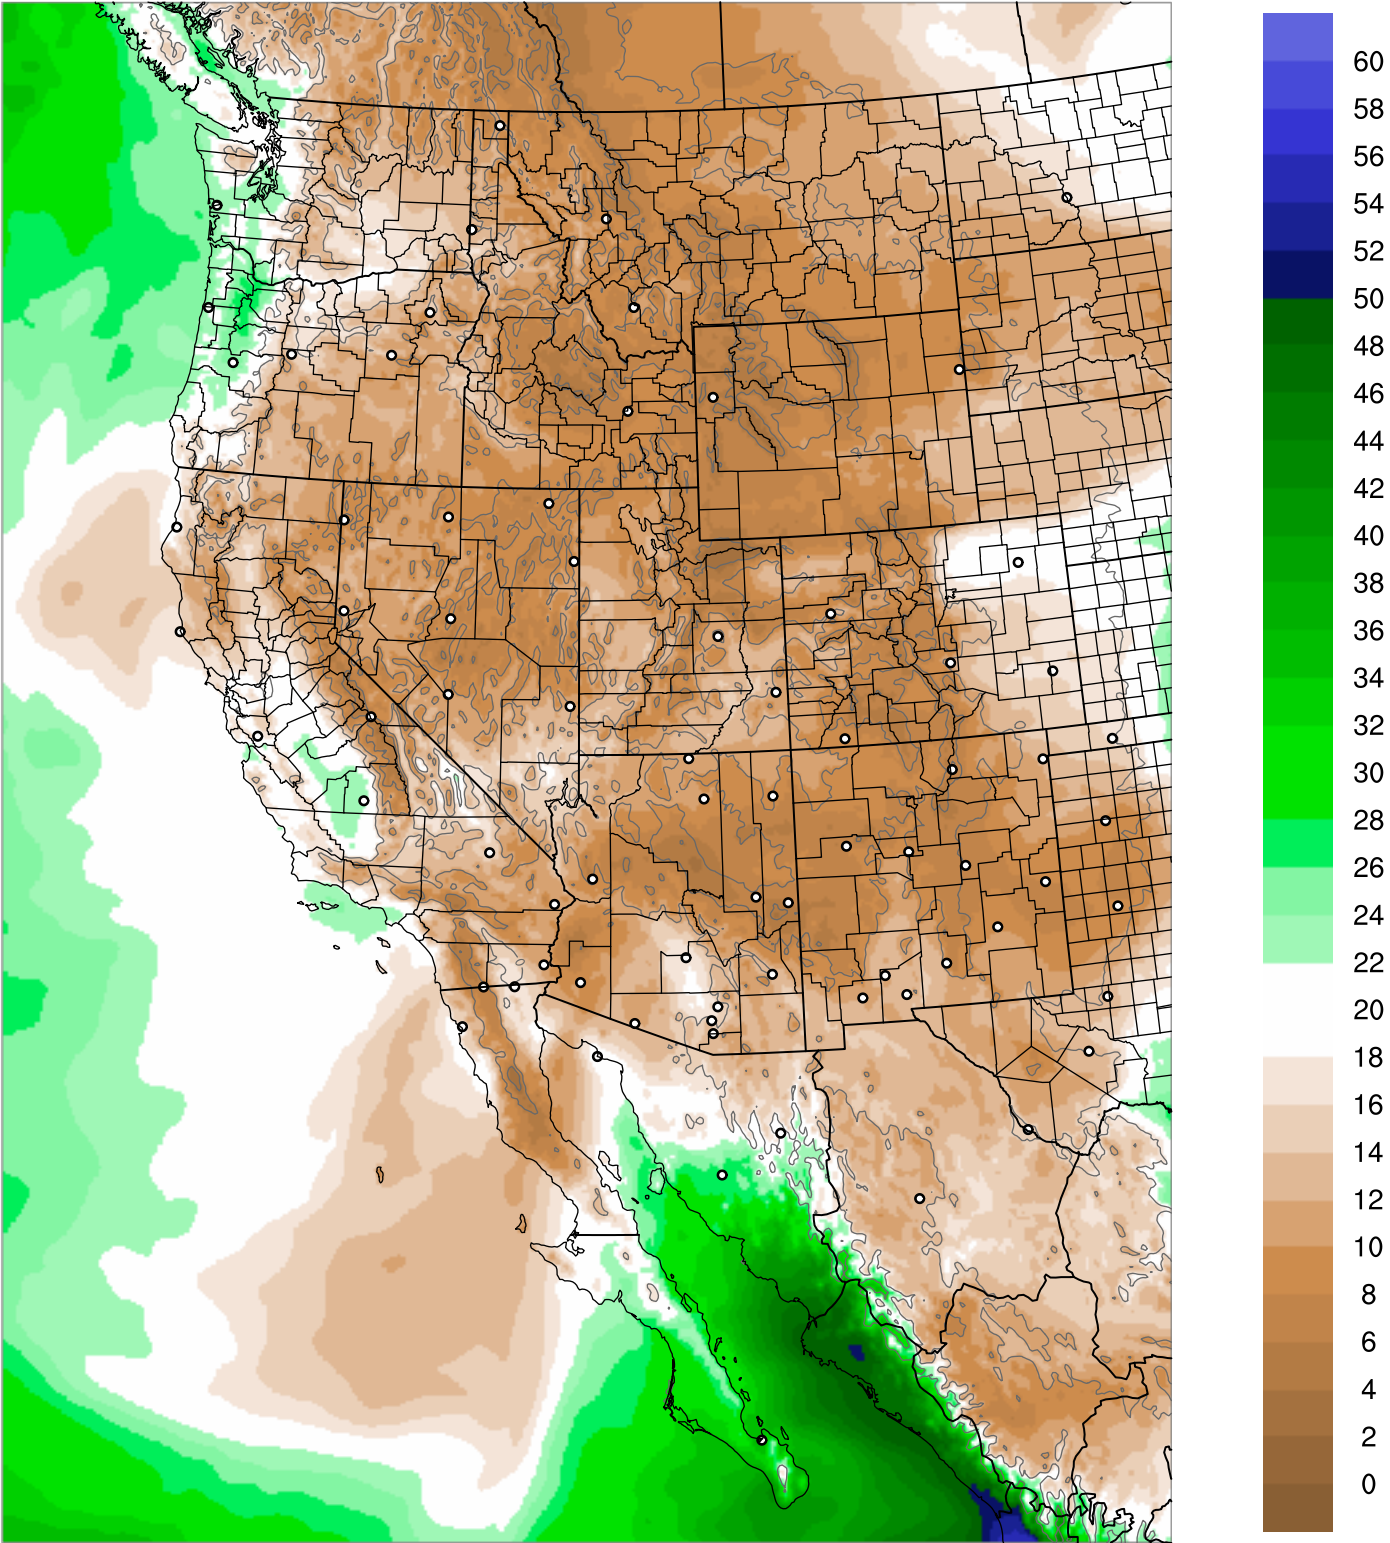

Corrected PWV 27 Sep 2020 11:45 UTC

PWV Error(mm) Obs-Init

Corrected PWV 27 Sep 2020 11:45 UTC

PWV Error(mm) Obs-Init