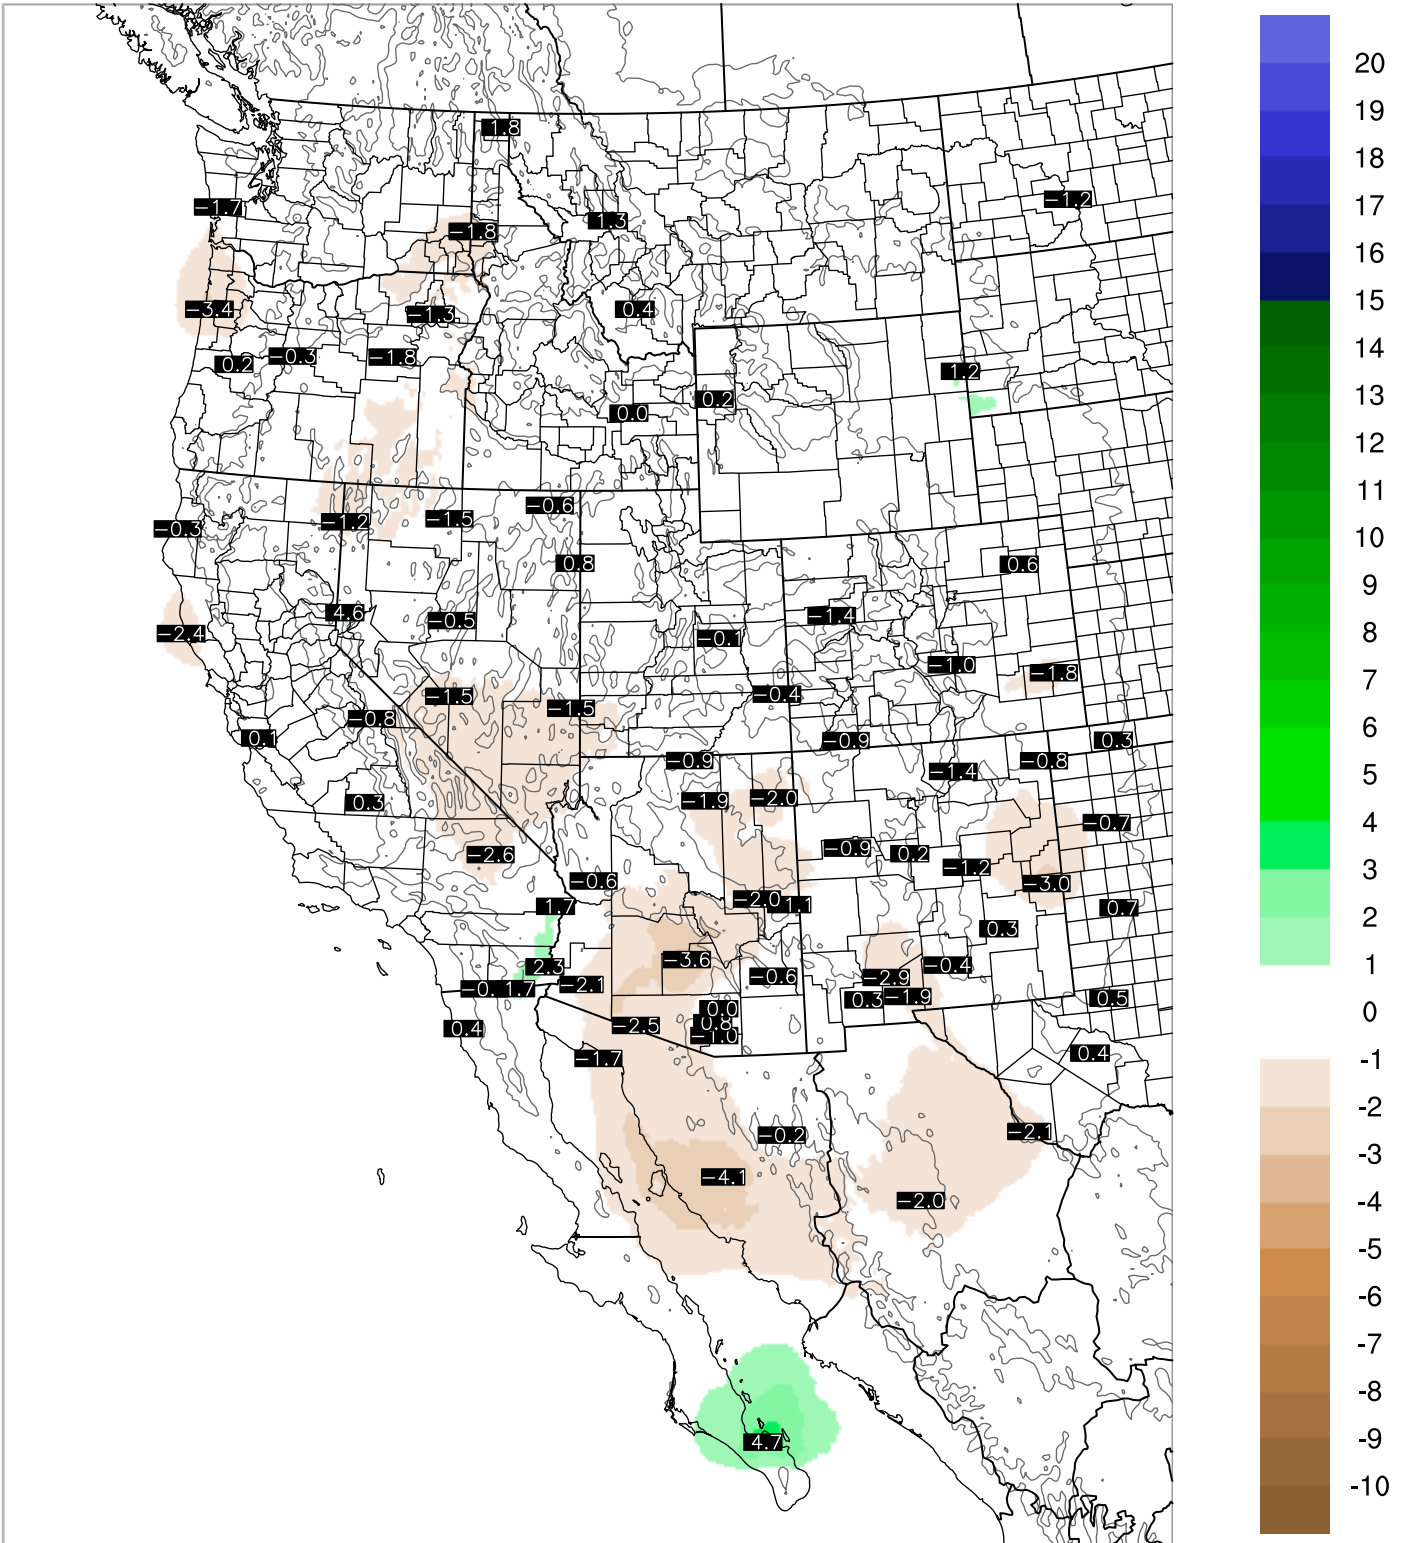

Corrected PWV 27 Sep 2020 11:45 UTC

PWV Error(mm) Obs-Init

Corrected PWV 27 Sep 2020 11:45 UTC

PWV Error(mm) Obs-Init