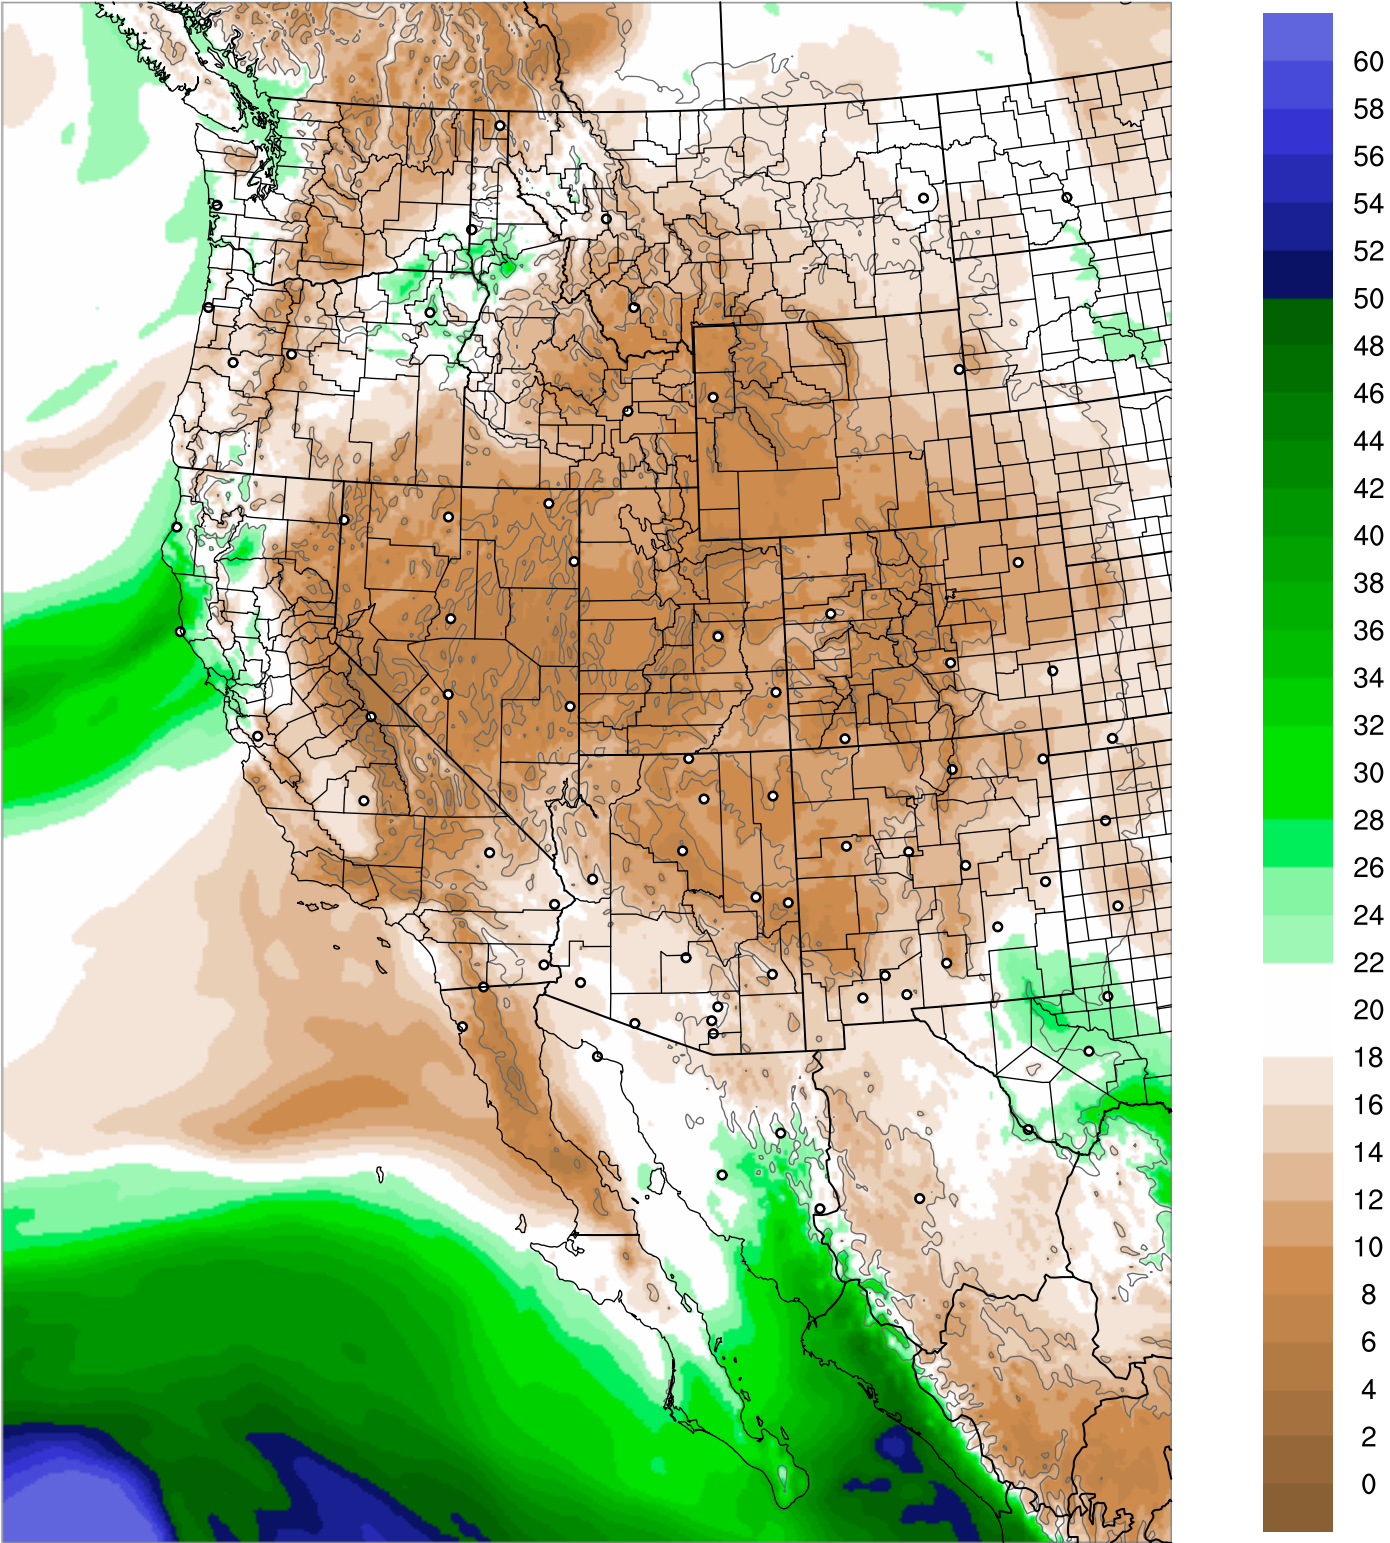

Corrected PWV 24 Sep 2020 11:45 UTC

PWV Error(mm) Obs-Init

Corrected PWV 24 Sep 2020 11:45 UTC

PWV Error(mm) Obs-Init