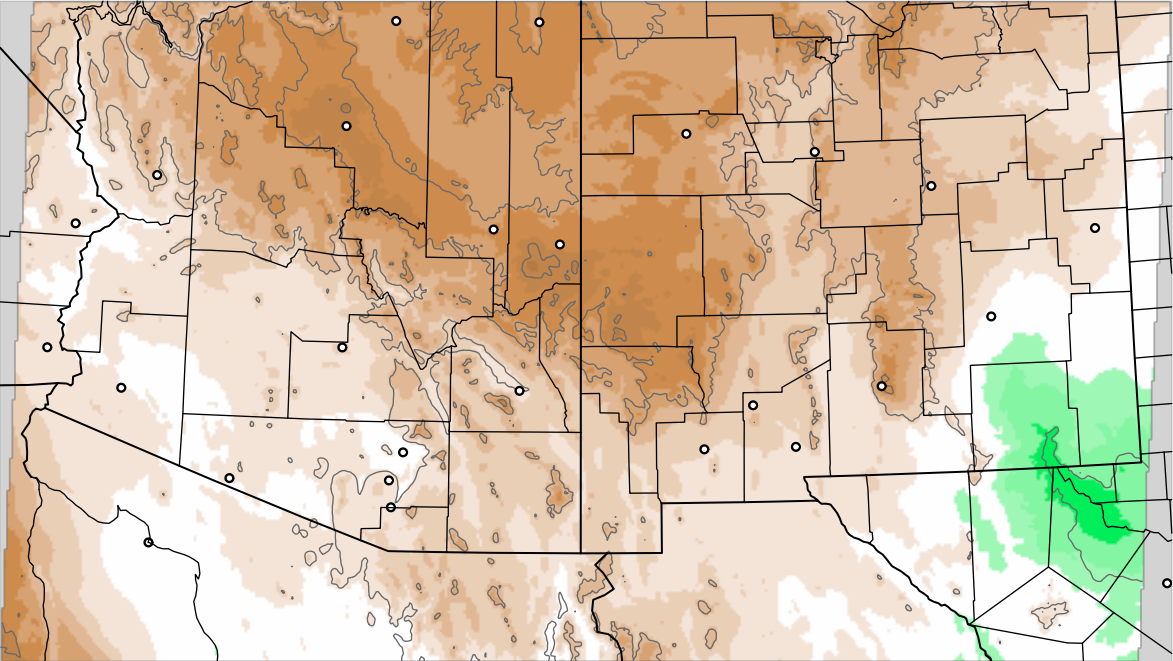

Corrected PWV 24 Sep 2020 11:45 UTC

PWV Error(mm) Obs-Init

Corrected PWV 24 Sep 2020 11:45 UTC

PWV Error(mm) Obs-Init