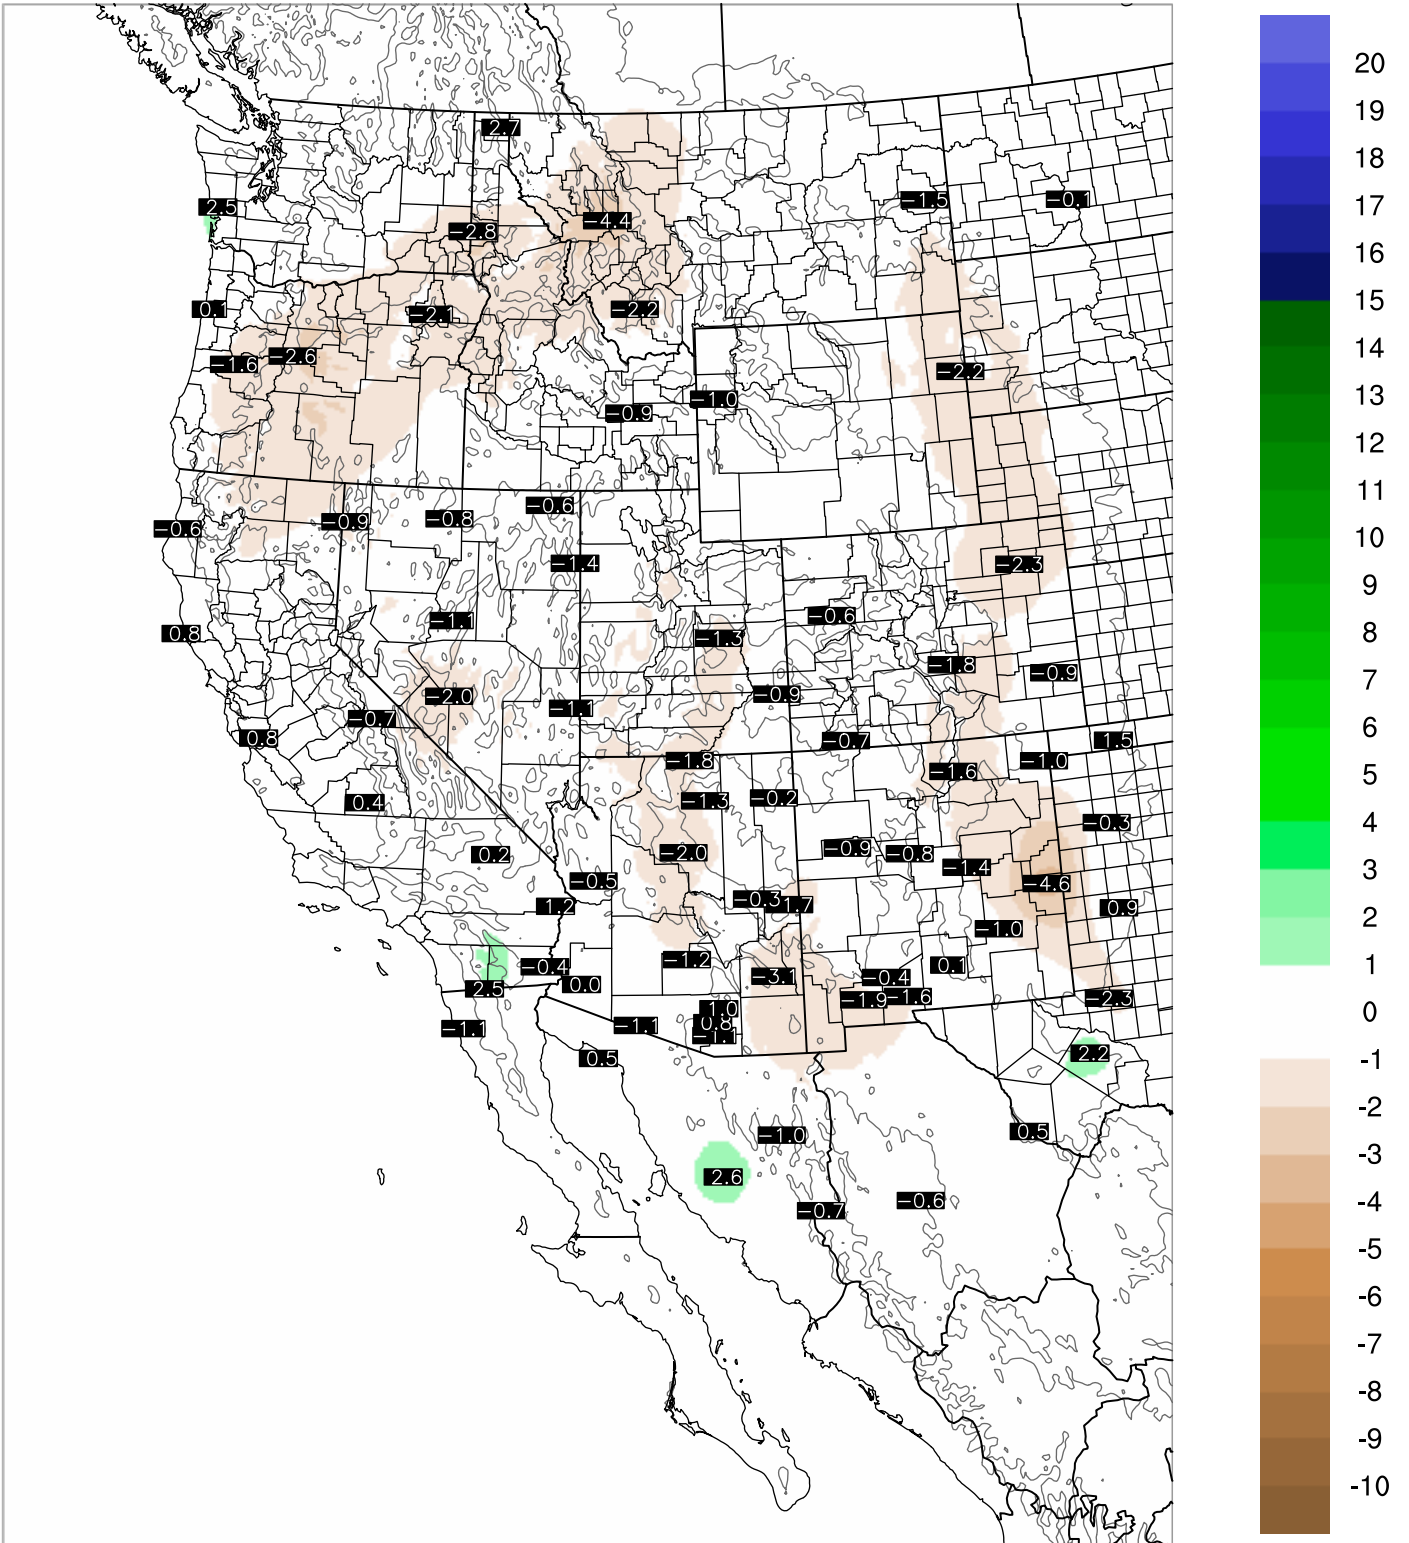

Corrected PWV 24 Sep 2020 11:45 UTC

PWV Error(mm) Obs-Init

Corrected PWV 24 Sep 2020 11:45 UTC

PWV Error(mm) Obs-Init