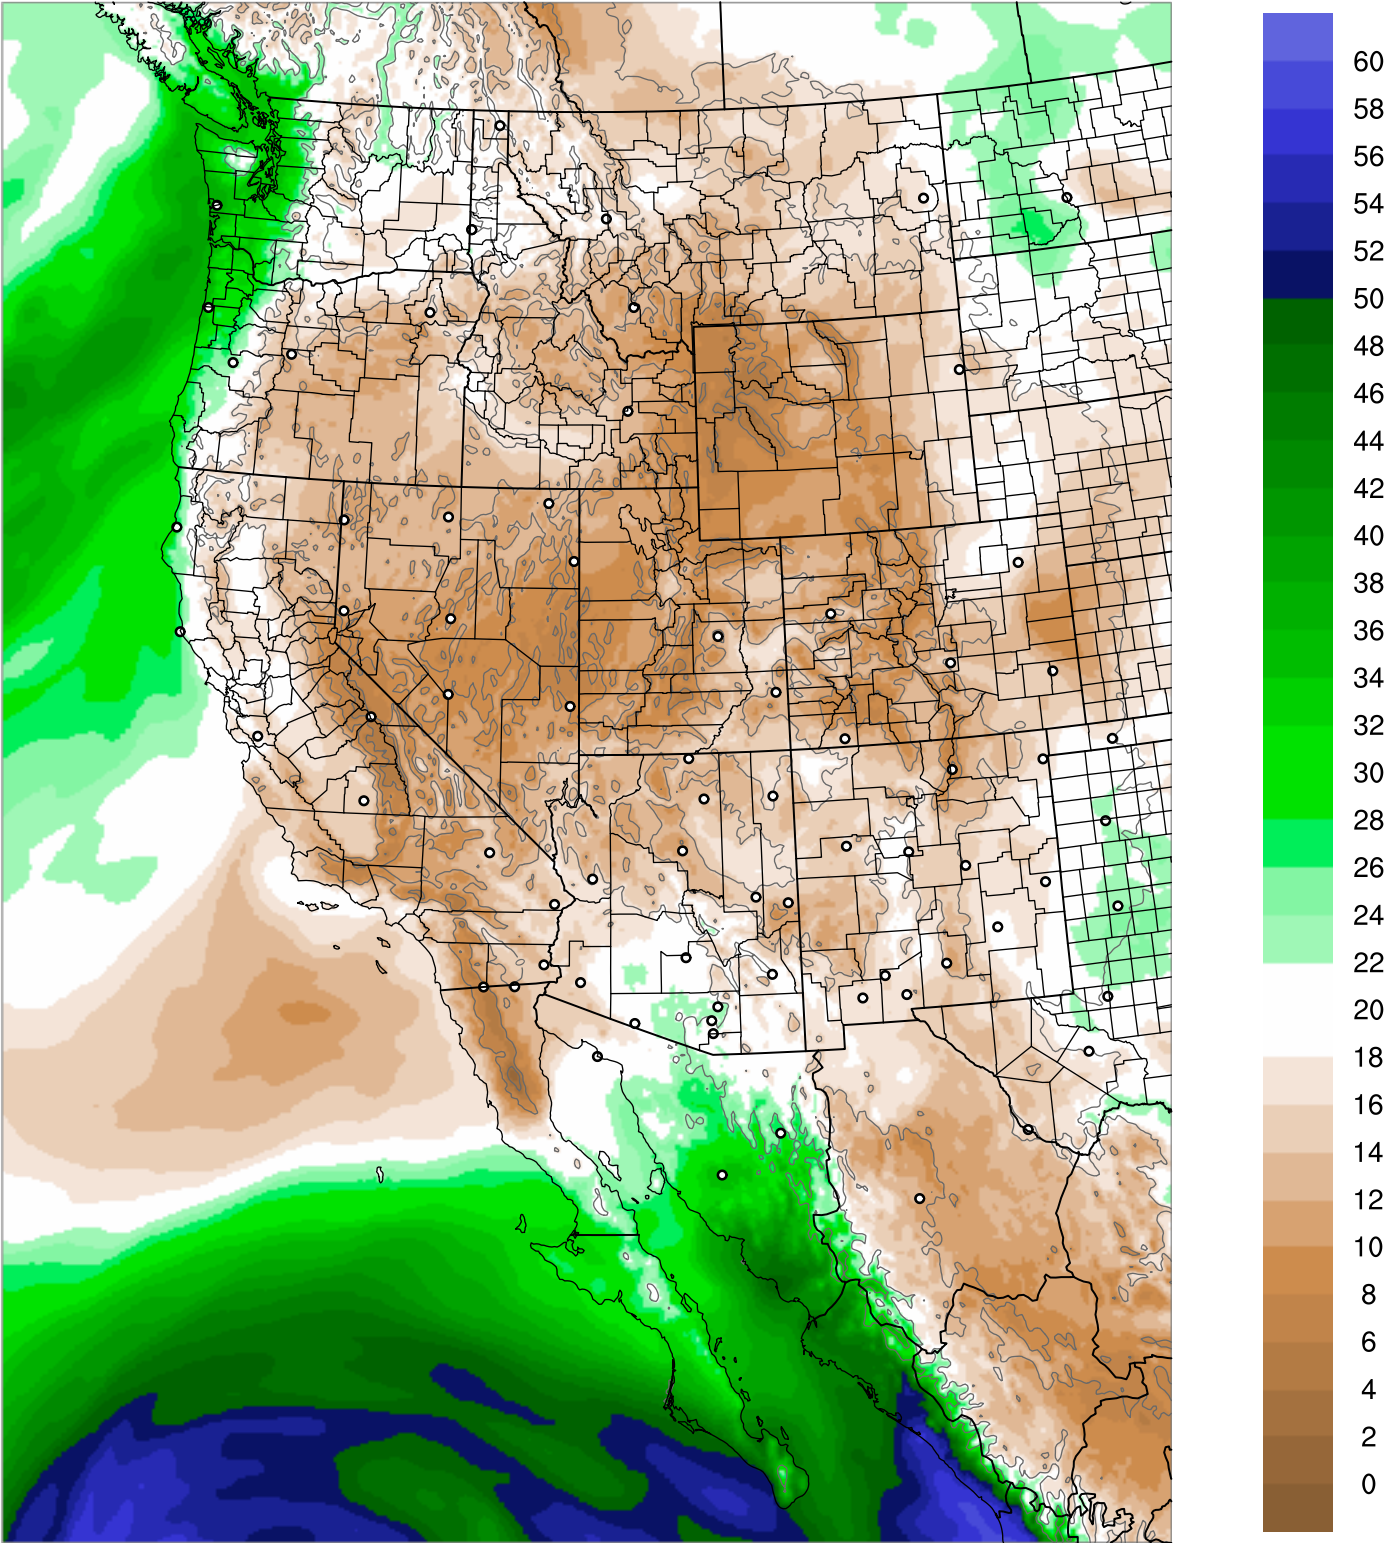

Corrected PWV 23 Sep 2020 11:45 UTC

PWV Error(mm) Obs-Init

Corrected PWV 23 Sep 2020 11:45 UTC

PWV Error(mm) Obs-Init