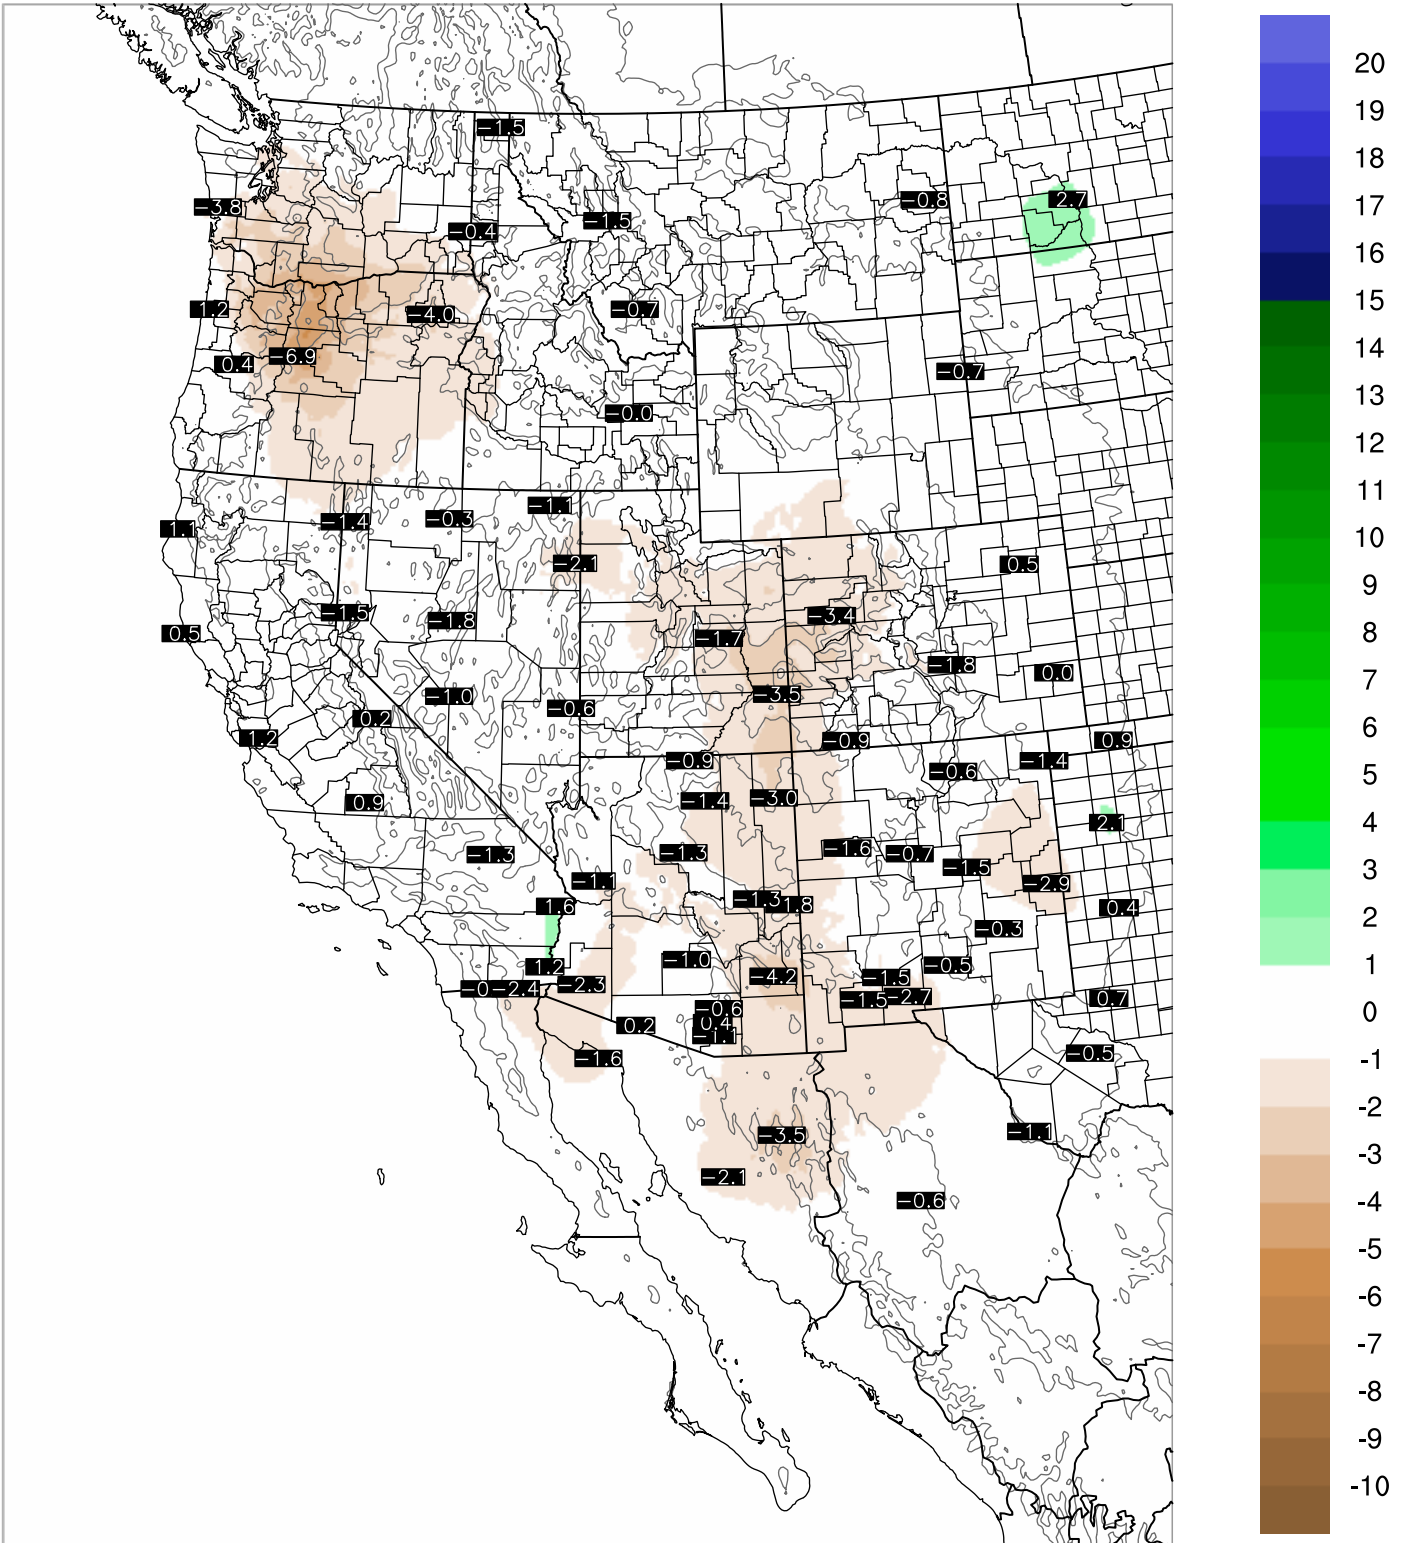

Corrected PWV 23 Sep 2020 11:45 UTC

PWV Error(mm) Obs-Init

Corrected PWV 23 Sep 2020 11:45 UTC

PWV Error(mm) Obs-Init