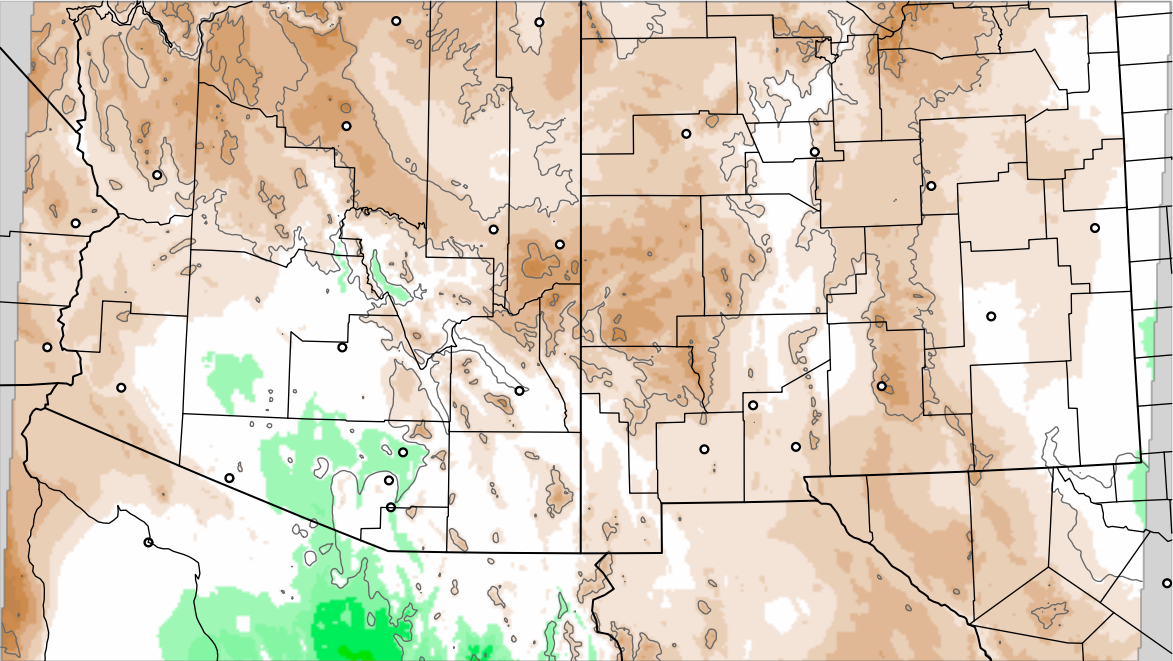

Corrected PWV 23 Sep 2020 11:45 UTC

PWV Error(mm) Obs-Init

Corrected PWV 23 Sep 2020 11:45 UTC

PWV Error(mm) Obs-Init