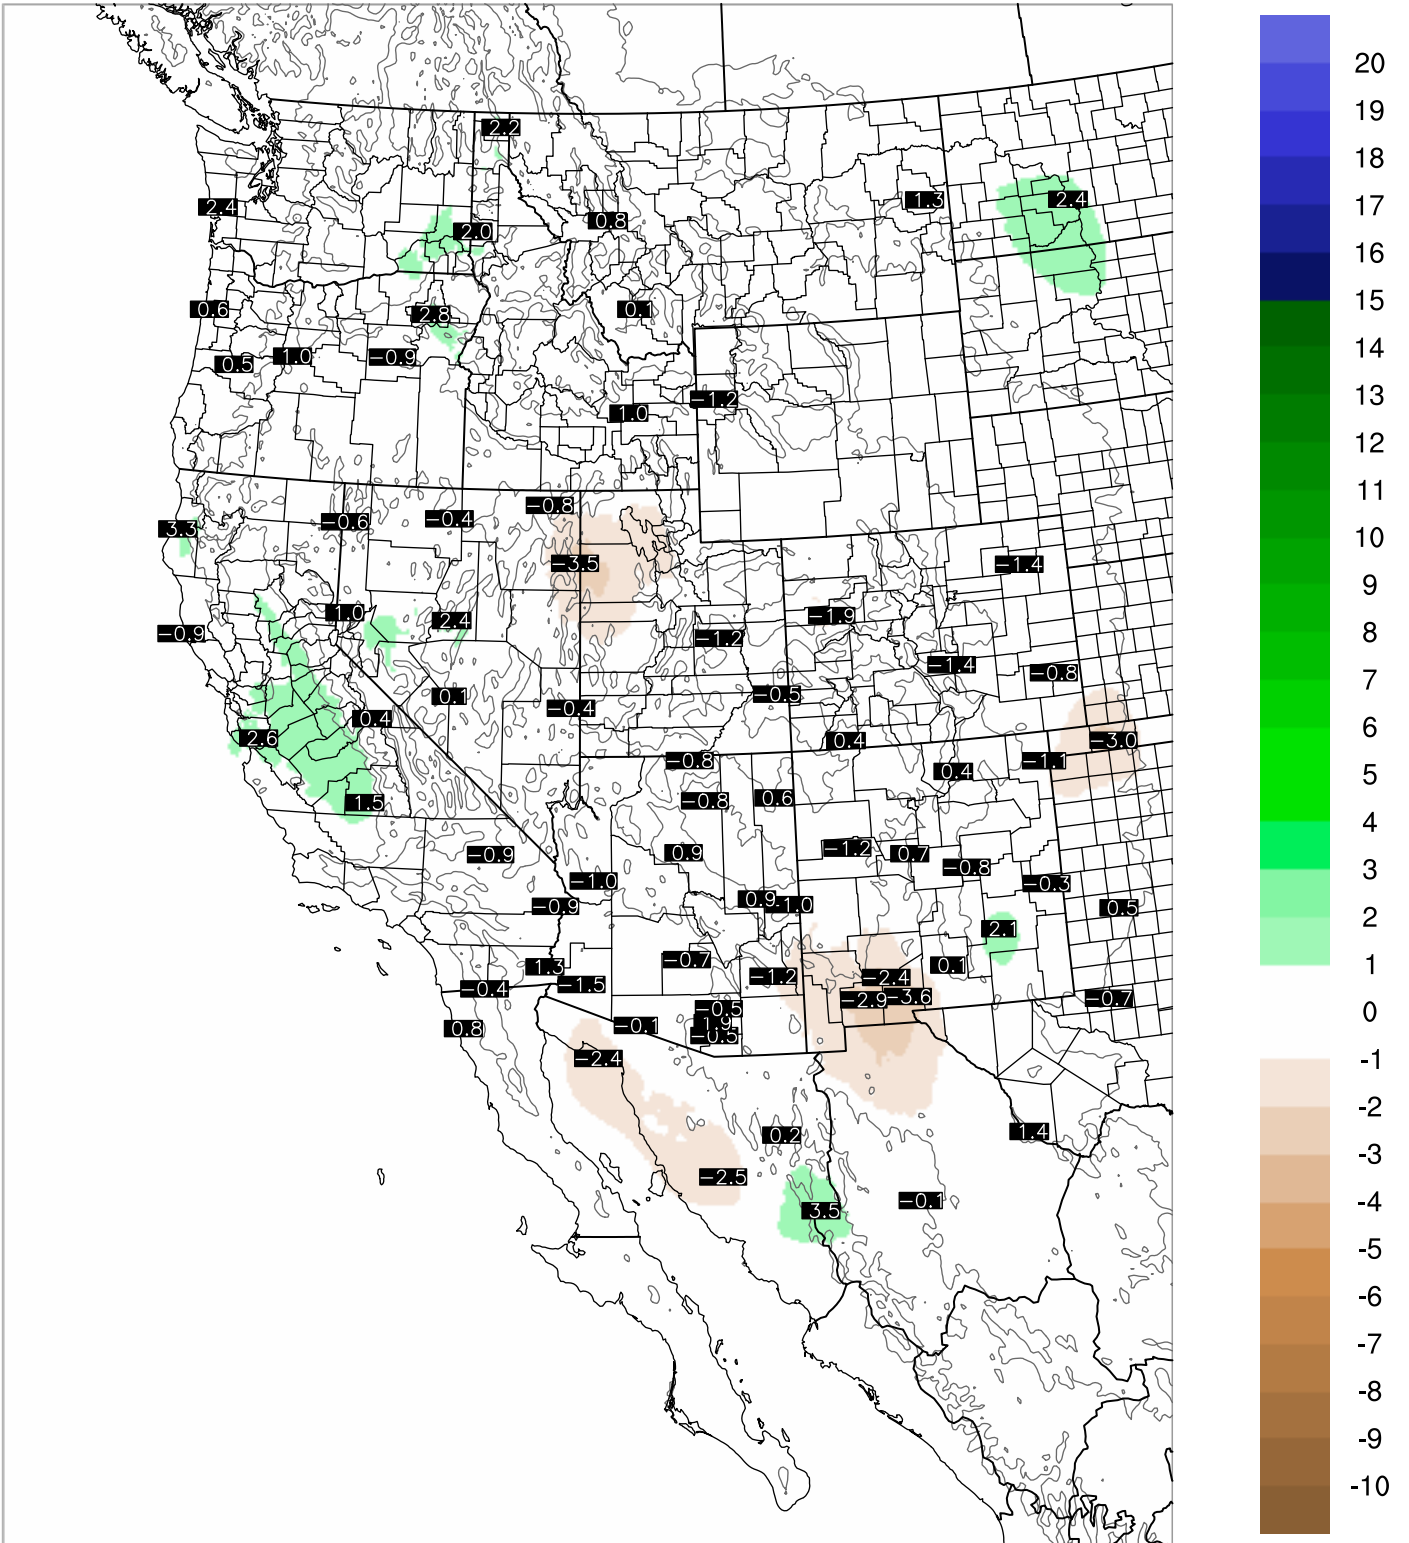

Corrected PWV 19 Sep 2020 11:45 UTC

PWV Error(mm) Obs-Init

Corrected PWV 19 Sep 2020 11:45 UTC

PWV Error(mm) Obs-Init