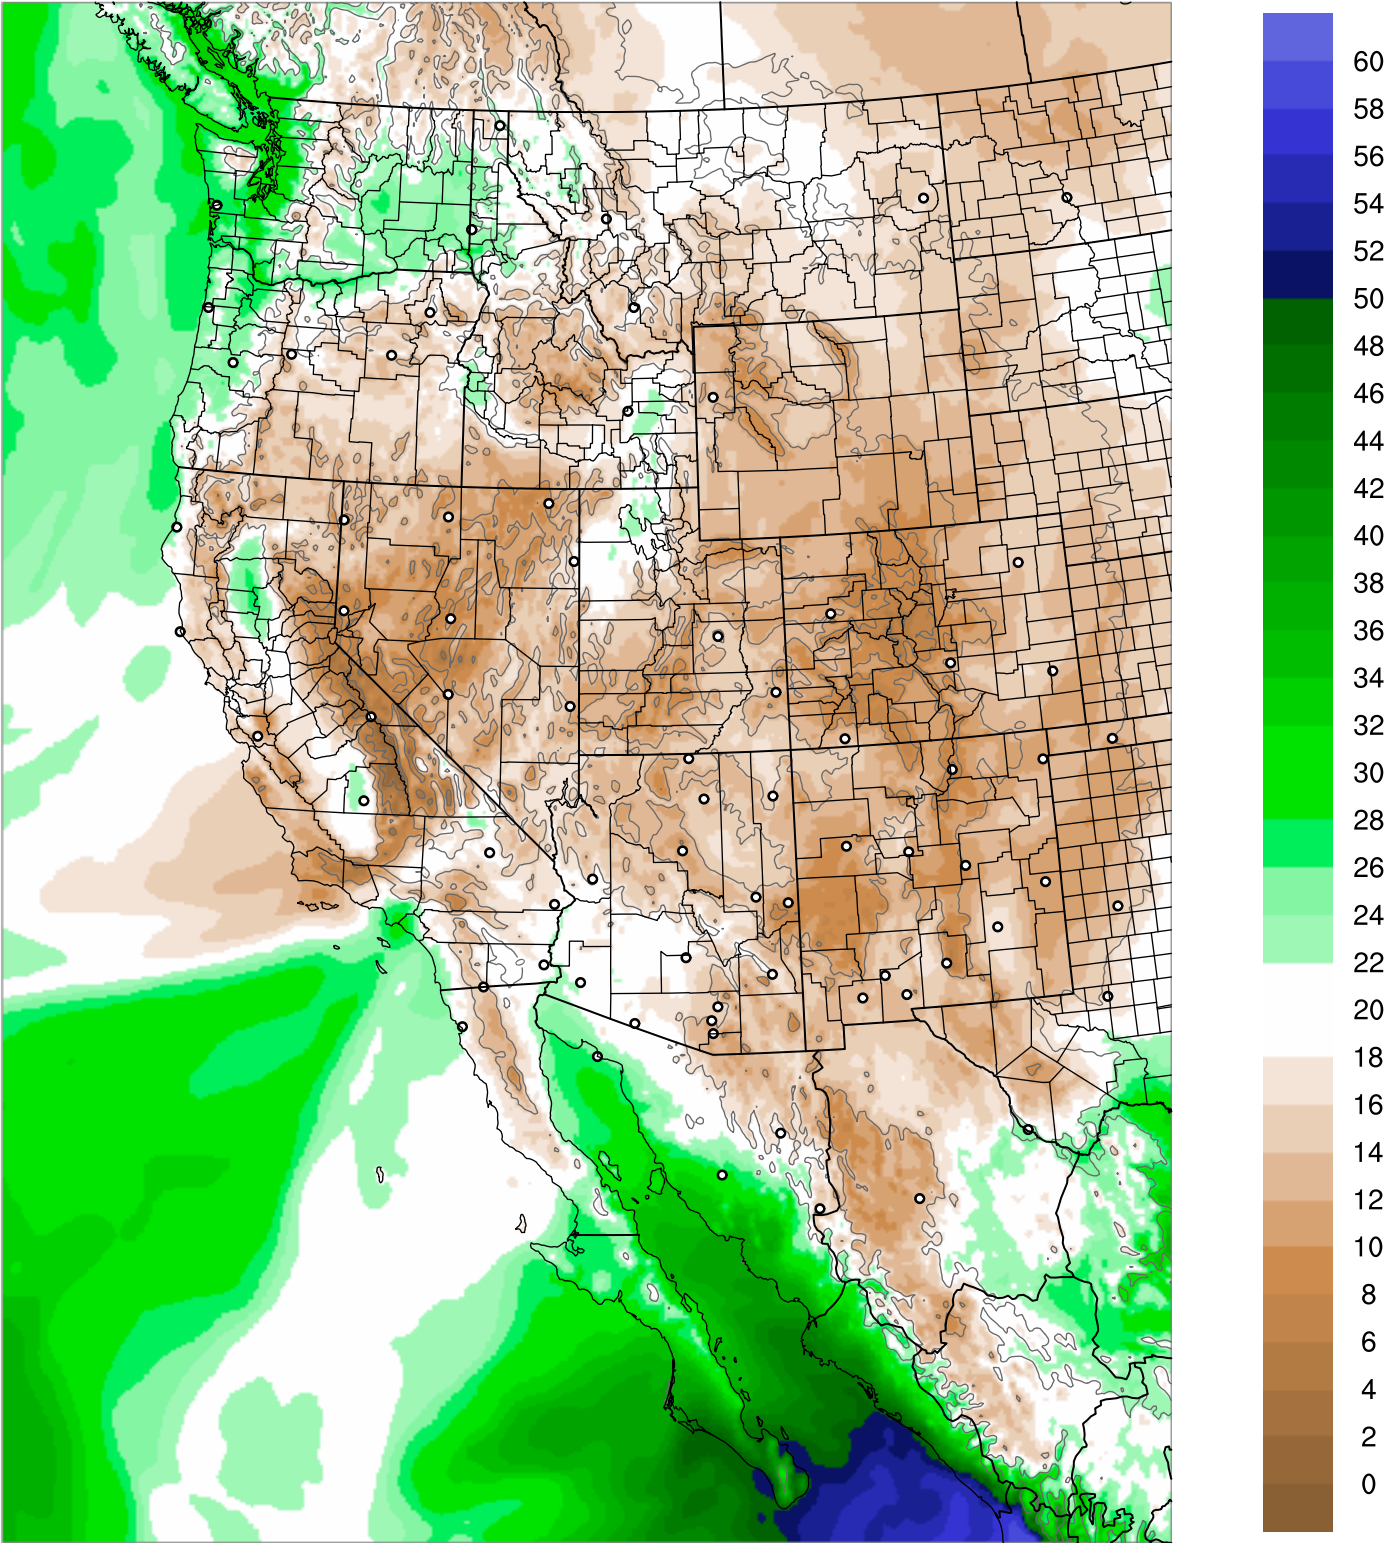

Corrected PWV 19 Sep 2020 11:45 UTC

PWV Error(mm) Obs-Init

Corrected PWV 19 Sep 2020 11:45 UTC

PWV Error(mm) Obs-Init