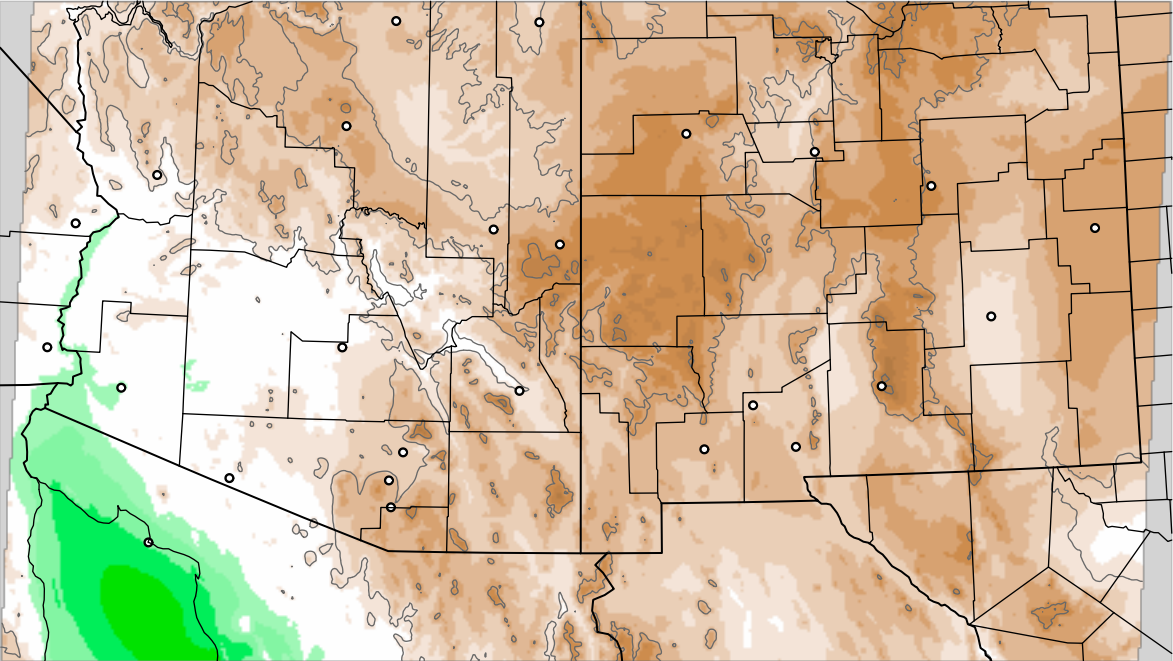

Corrected PWV 19 Sep 2020 11:45 UTC

PWV Error(mm) Obs-Init

Corrected PWV 19 Sep 2020 11:45 UTC

PWV Error(mm) Obs-Init