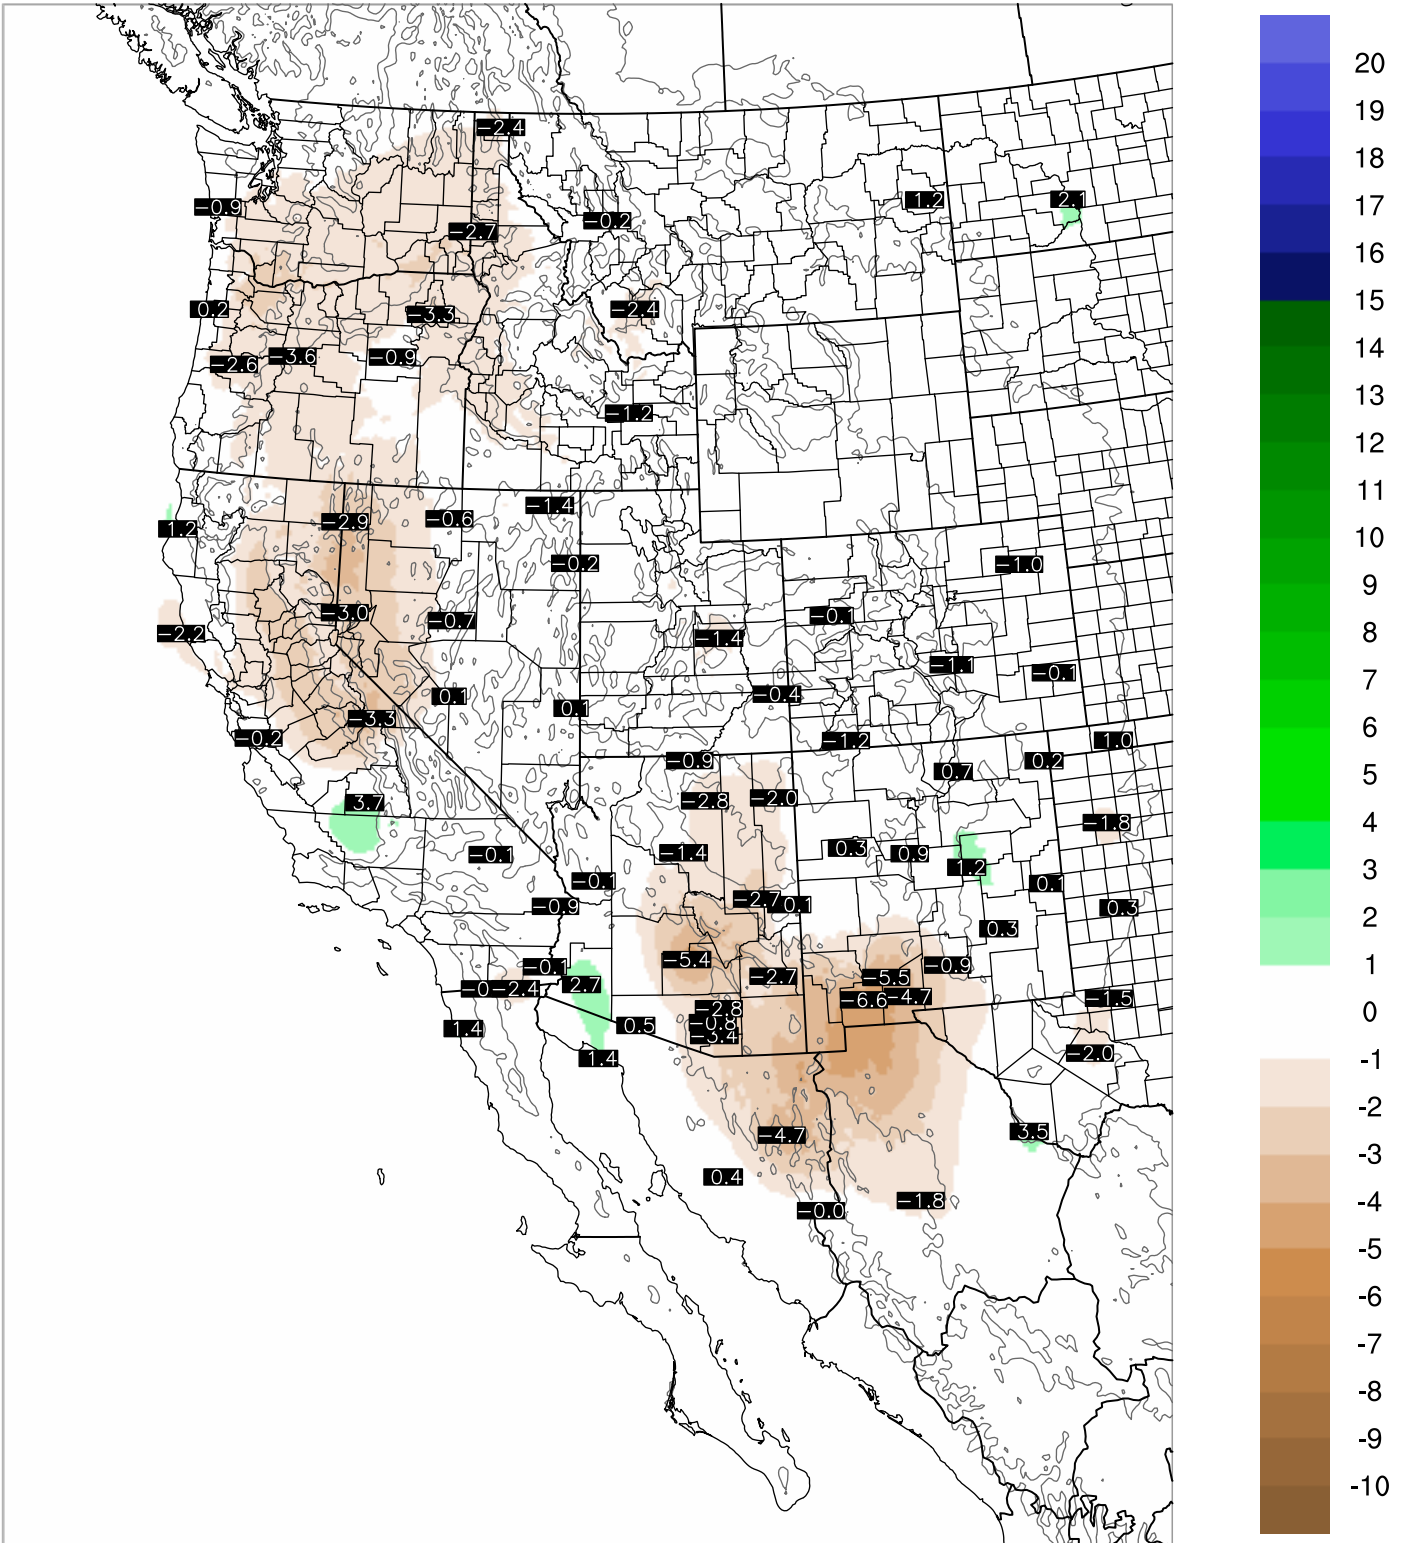

Corrected PWV 15 Sep 2020 11:45 UTC

PWV Error(mm) Obs-Init

Corrected PWV 15 Sep 2020 11:45 UTC

PWV Error(mm) Obs-Init