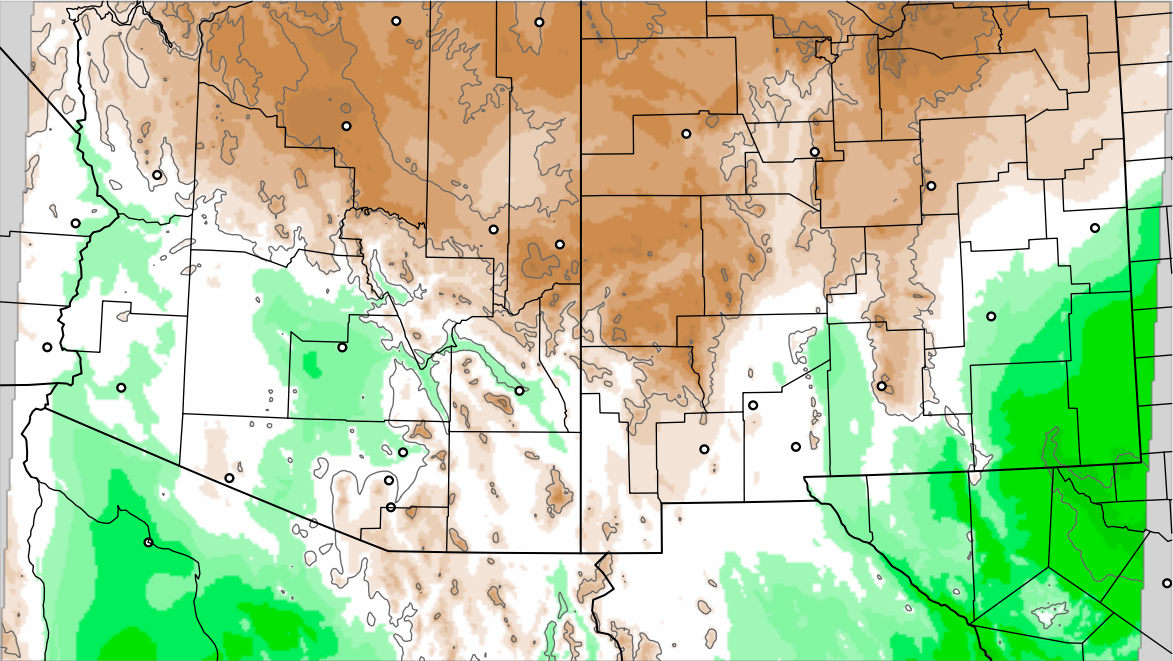

Corrected PWV 15 Sep 2020 11:45 UTC

PWV Error(mm) Obs-Init

Corrected PWV 15 Sep 2020 11:45 UTC

PWV Error(mm) Obs-Init