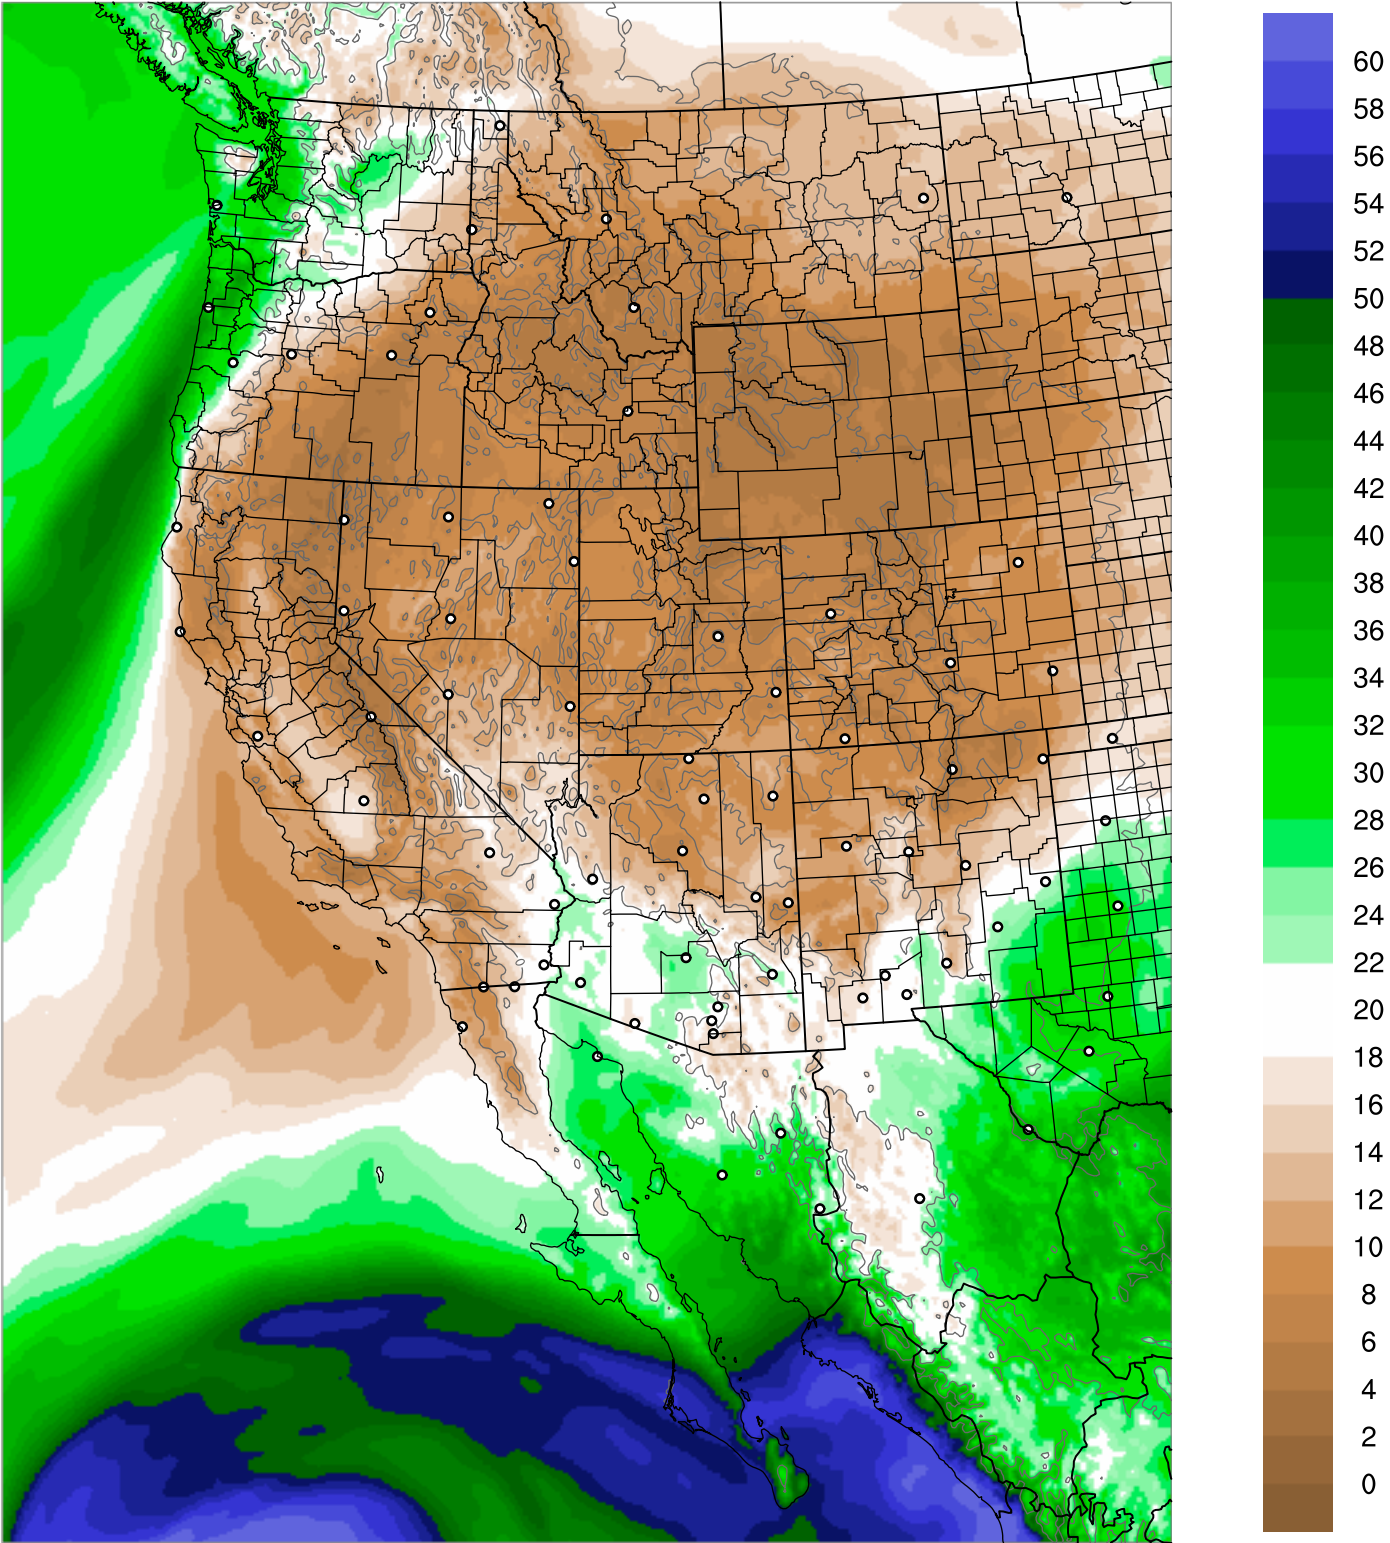

Corrected PWV 15 Sep 2020 11:45 UTC

PWV Error(mm) Obs-Init

Corrected PWV 15 Sep 2020 11:45 UTC

PWV Error(mm) Obs-Init