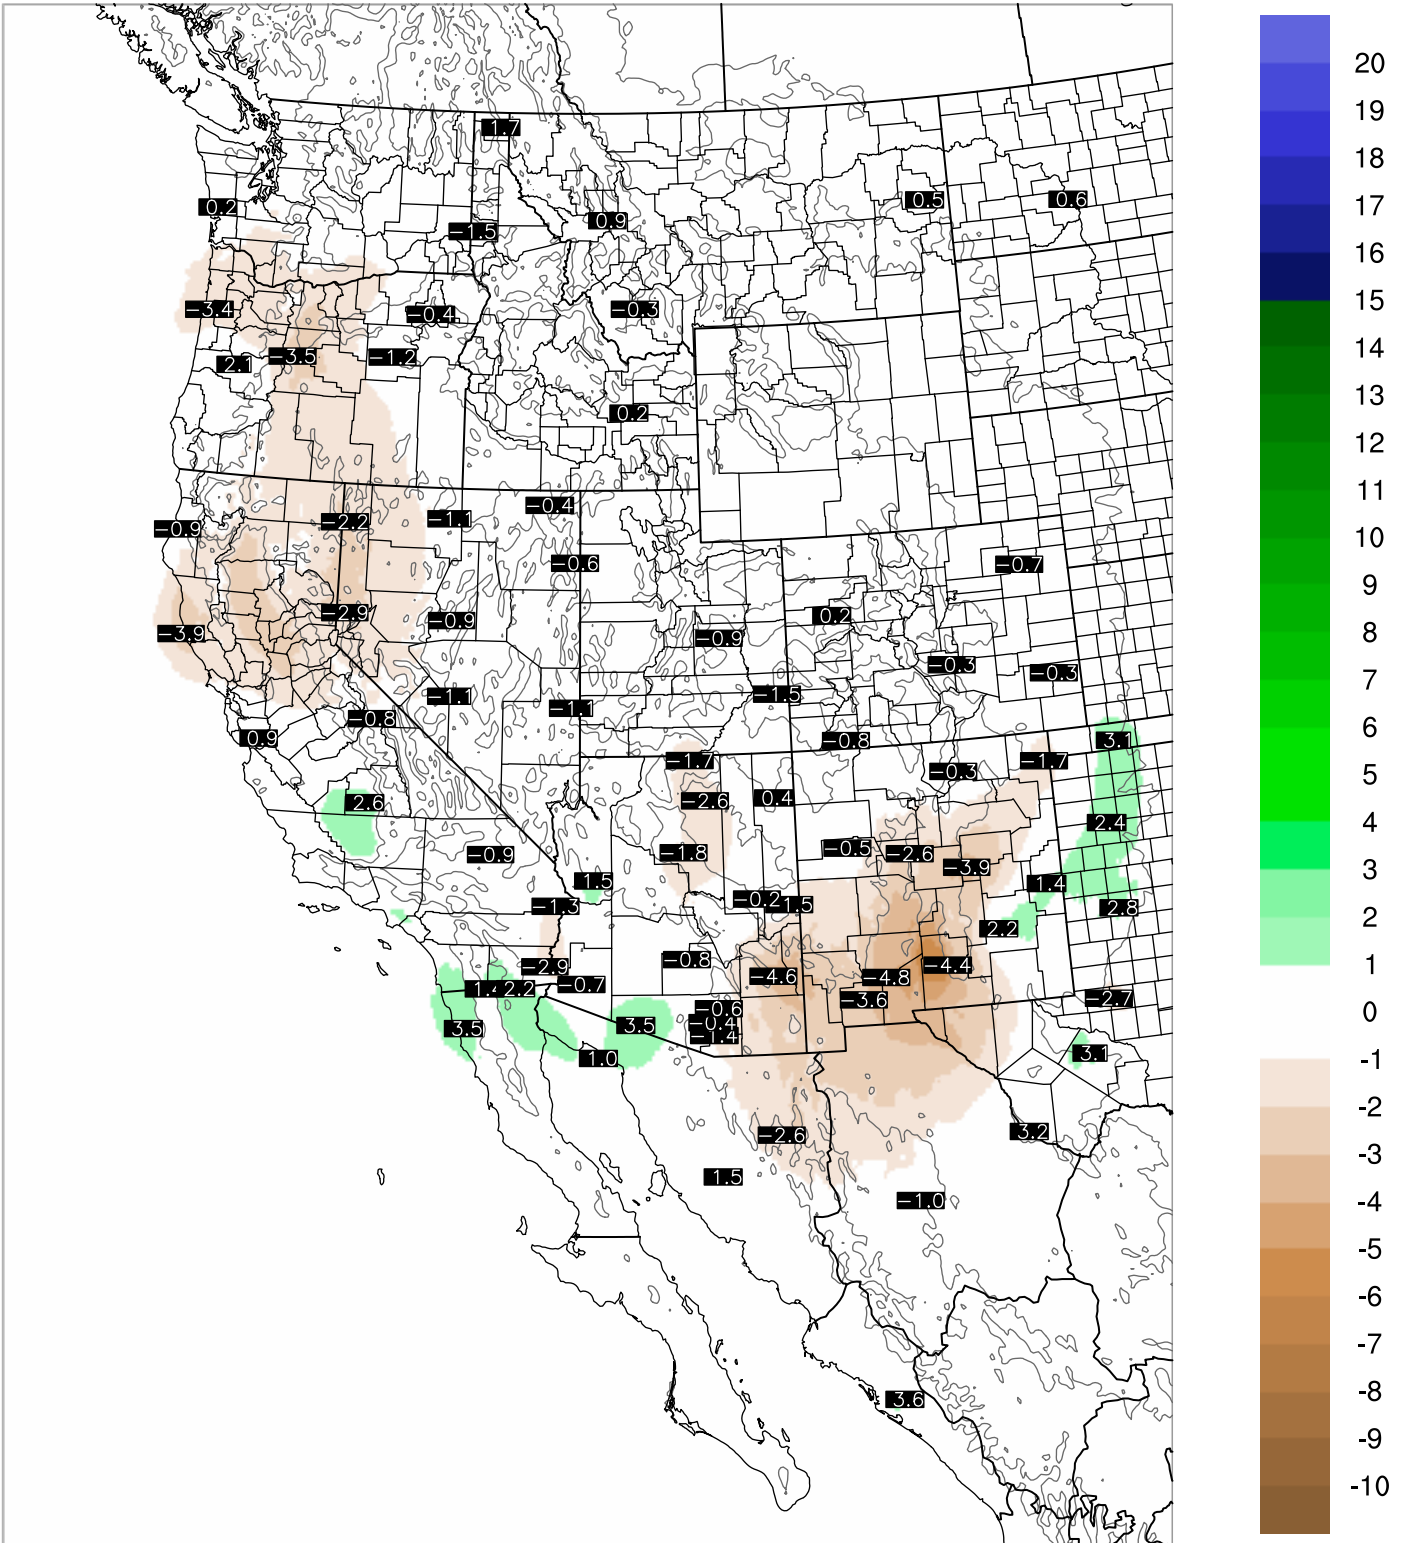

# Corrected PWV 14 Sep 2020 11:45 UTC

# PWV Error(mm) Obs-Init

Corrected PWV 14 Sep 2020 11:45 UTC

PWV Error(mm) Obs-Init