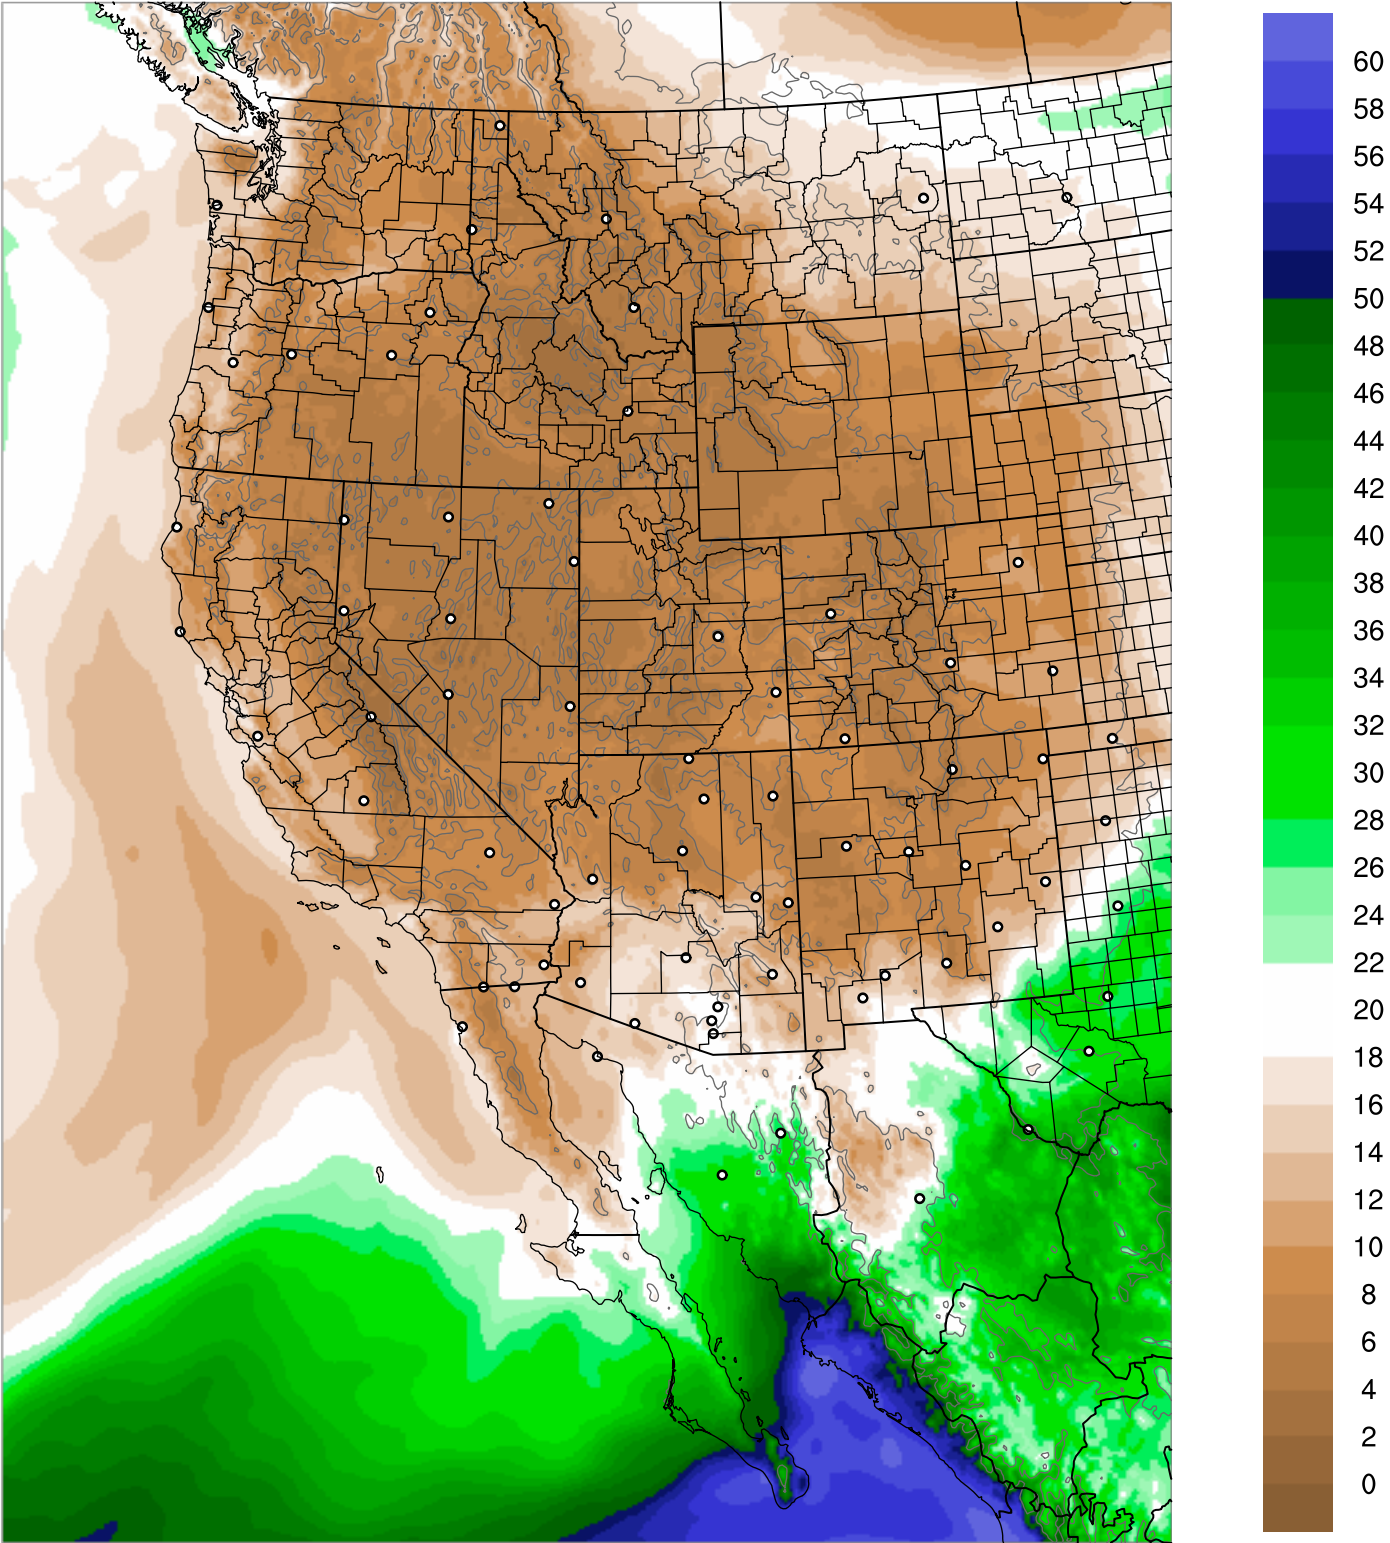

Corrected PWV 13 Sep 2020 11:45 UTC

PWV Error(mm) Obs-Init

Corrected PWV 13 Sep 2020 11:45 UTC

PWV Error(mm) Obs-Init