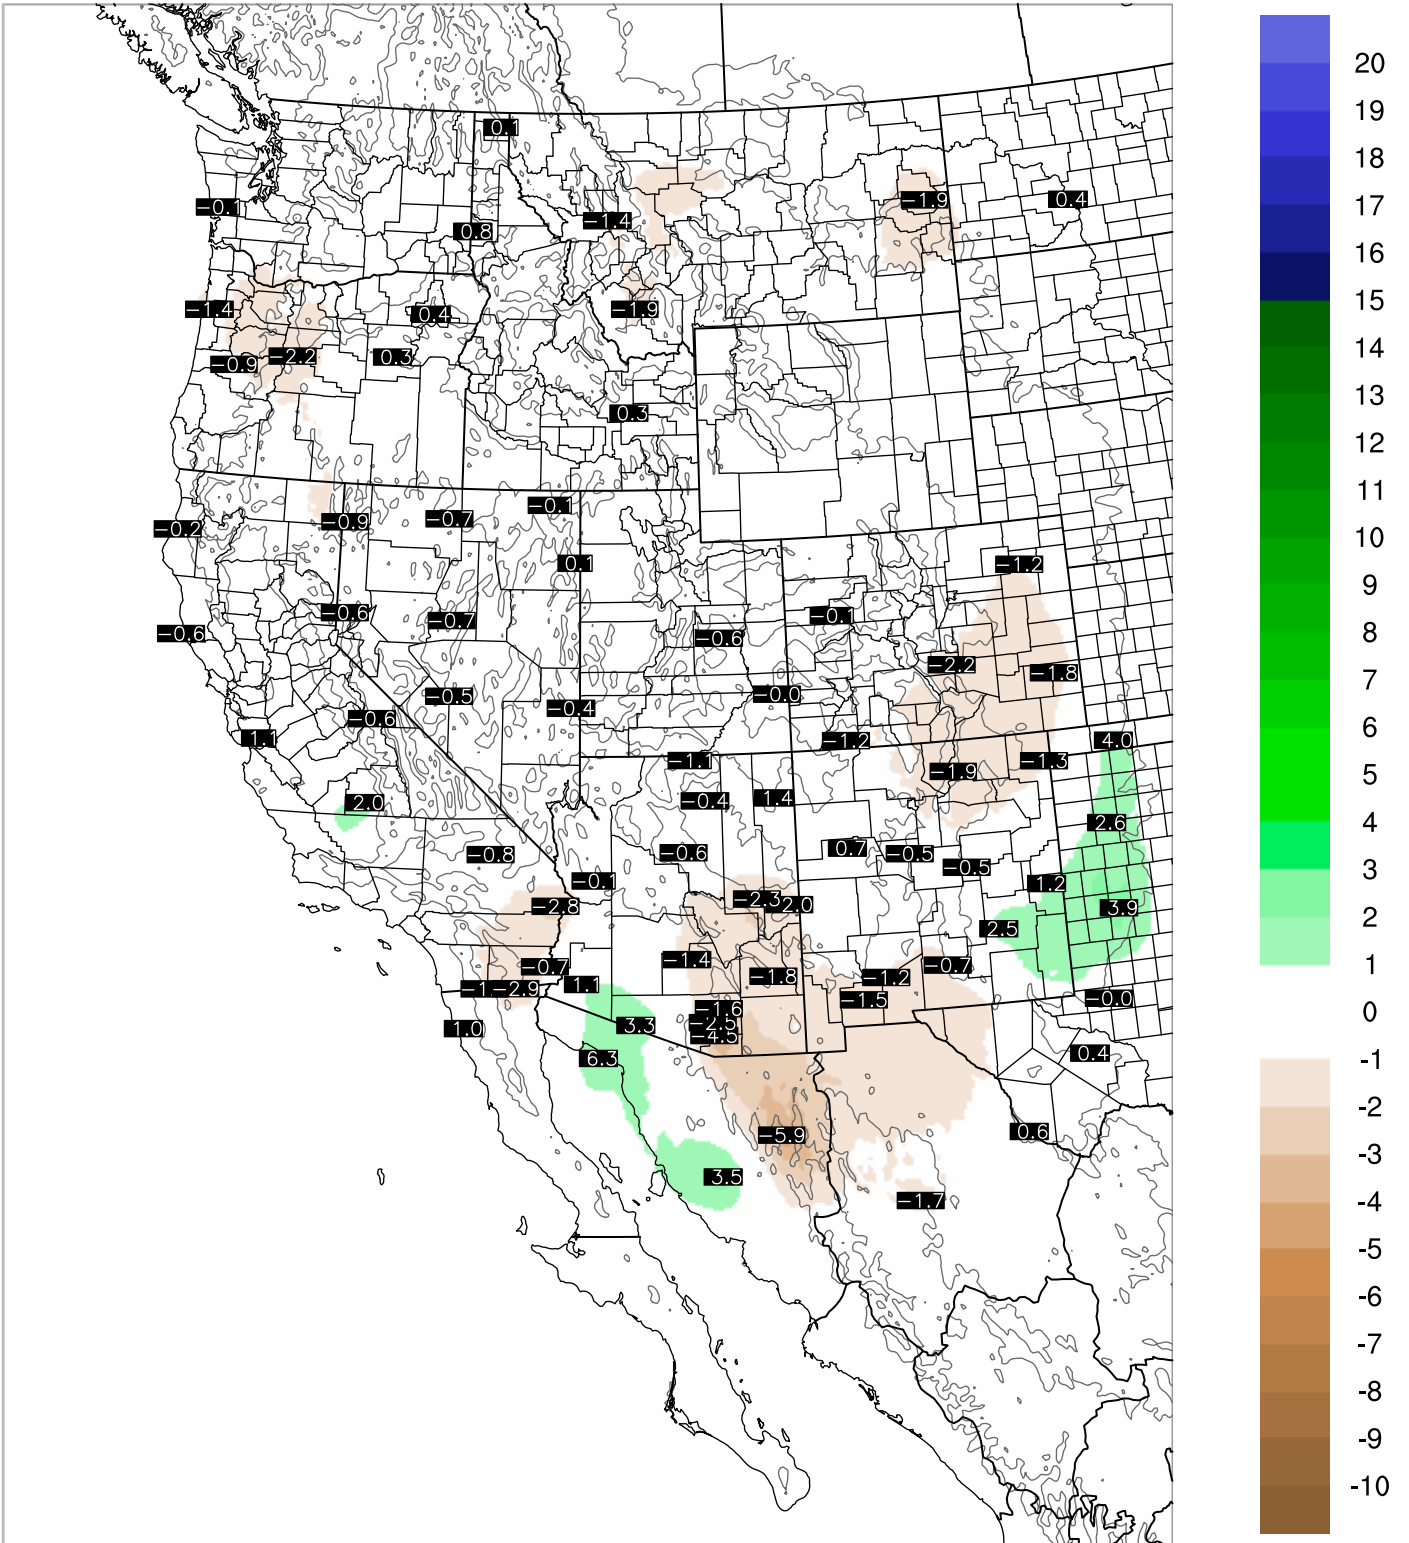

Corrected PWV 13 Sep 2020 11:45 UTC

PWV Error(mm) Obs-Init

Corrected PWV 13 Sep 2020 11:45 UTC

PWV Error(mm) Obs-Init