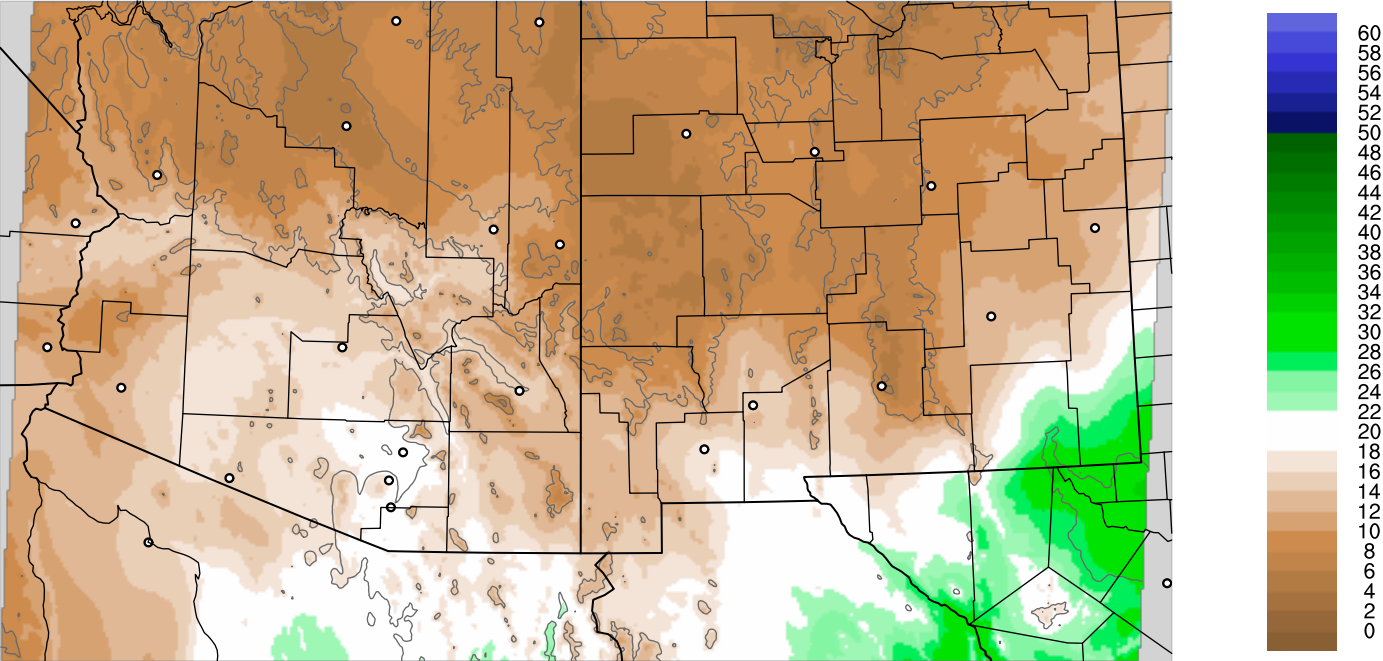

Corrected PWV 13 Sep 2020 11:45 UTC

PWV Error(mm) Obs-Init

Corrected PWV 13 Sep 2020 11:45 UTC

PWV Error(mm) Obs-Init