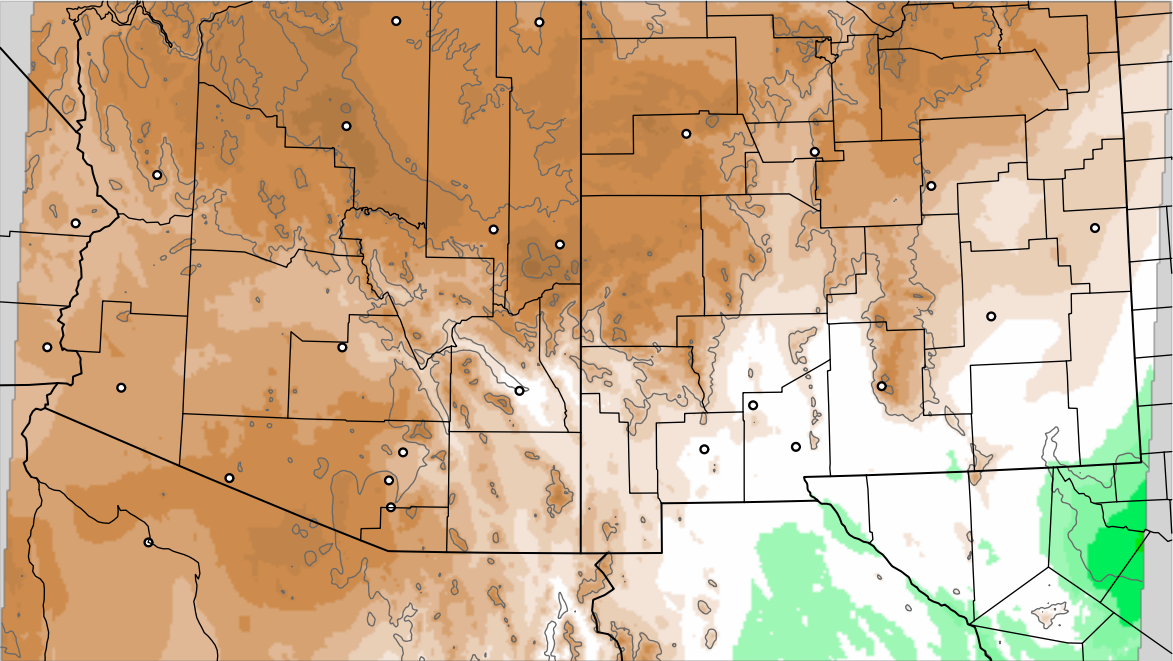

Corrected PWV 11 Sep 2020 11:45 UTC

PWV Error(mm) Obs-Init

Corrected PWV 11 Sep 2020 11:45 UTC

PWV Error(mm) Obs-Init