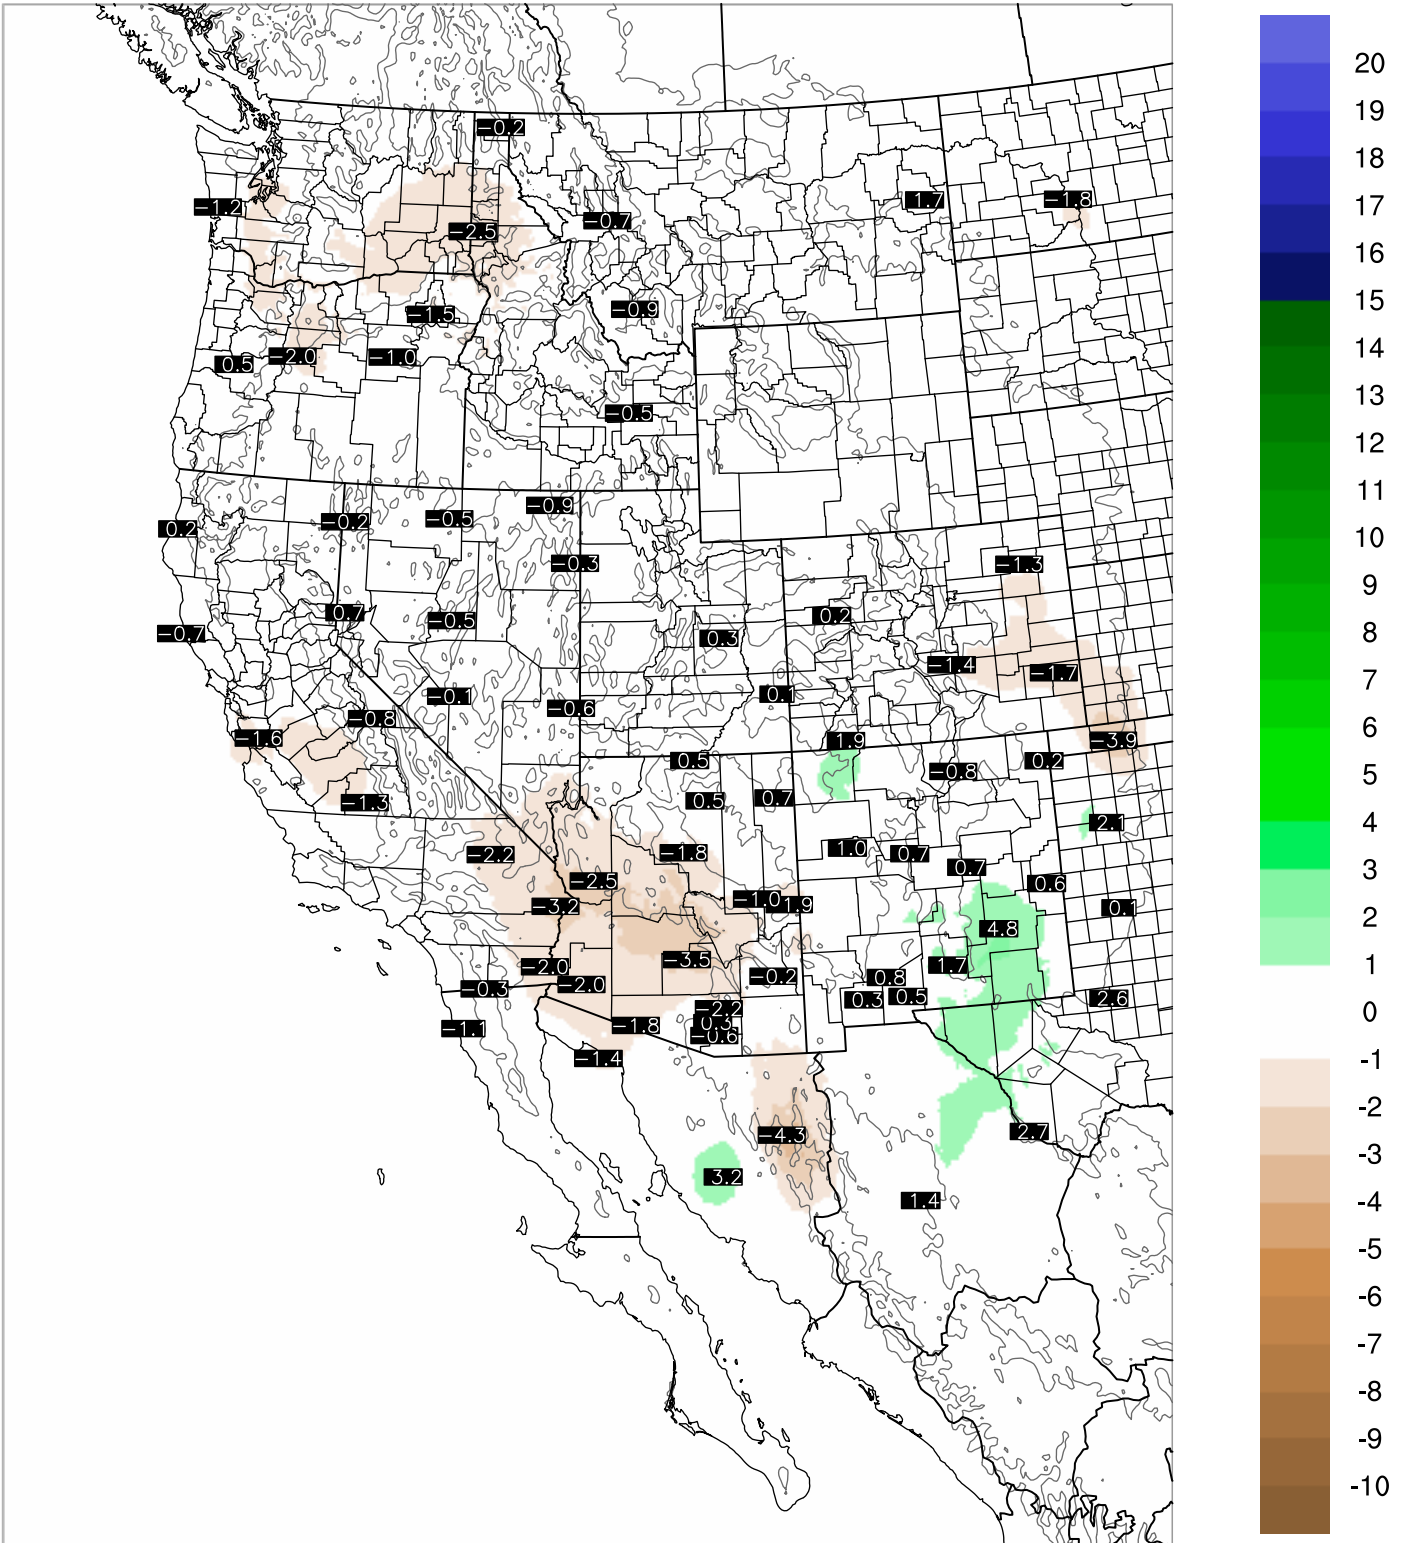

Corrected PWV 11 Sep 2020 11:45 UTC

PWV Error(mm) Obs-Init

Corrected PWV 11 Sep 2020 11:45 UTC

PWV Error(mm) Obs-Init