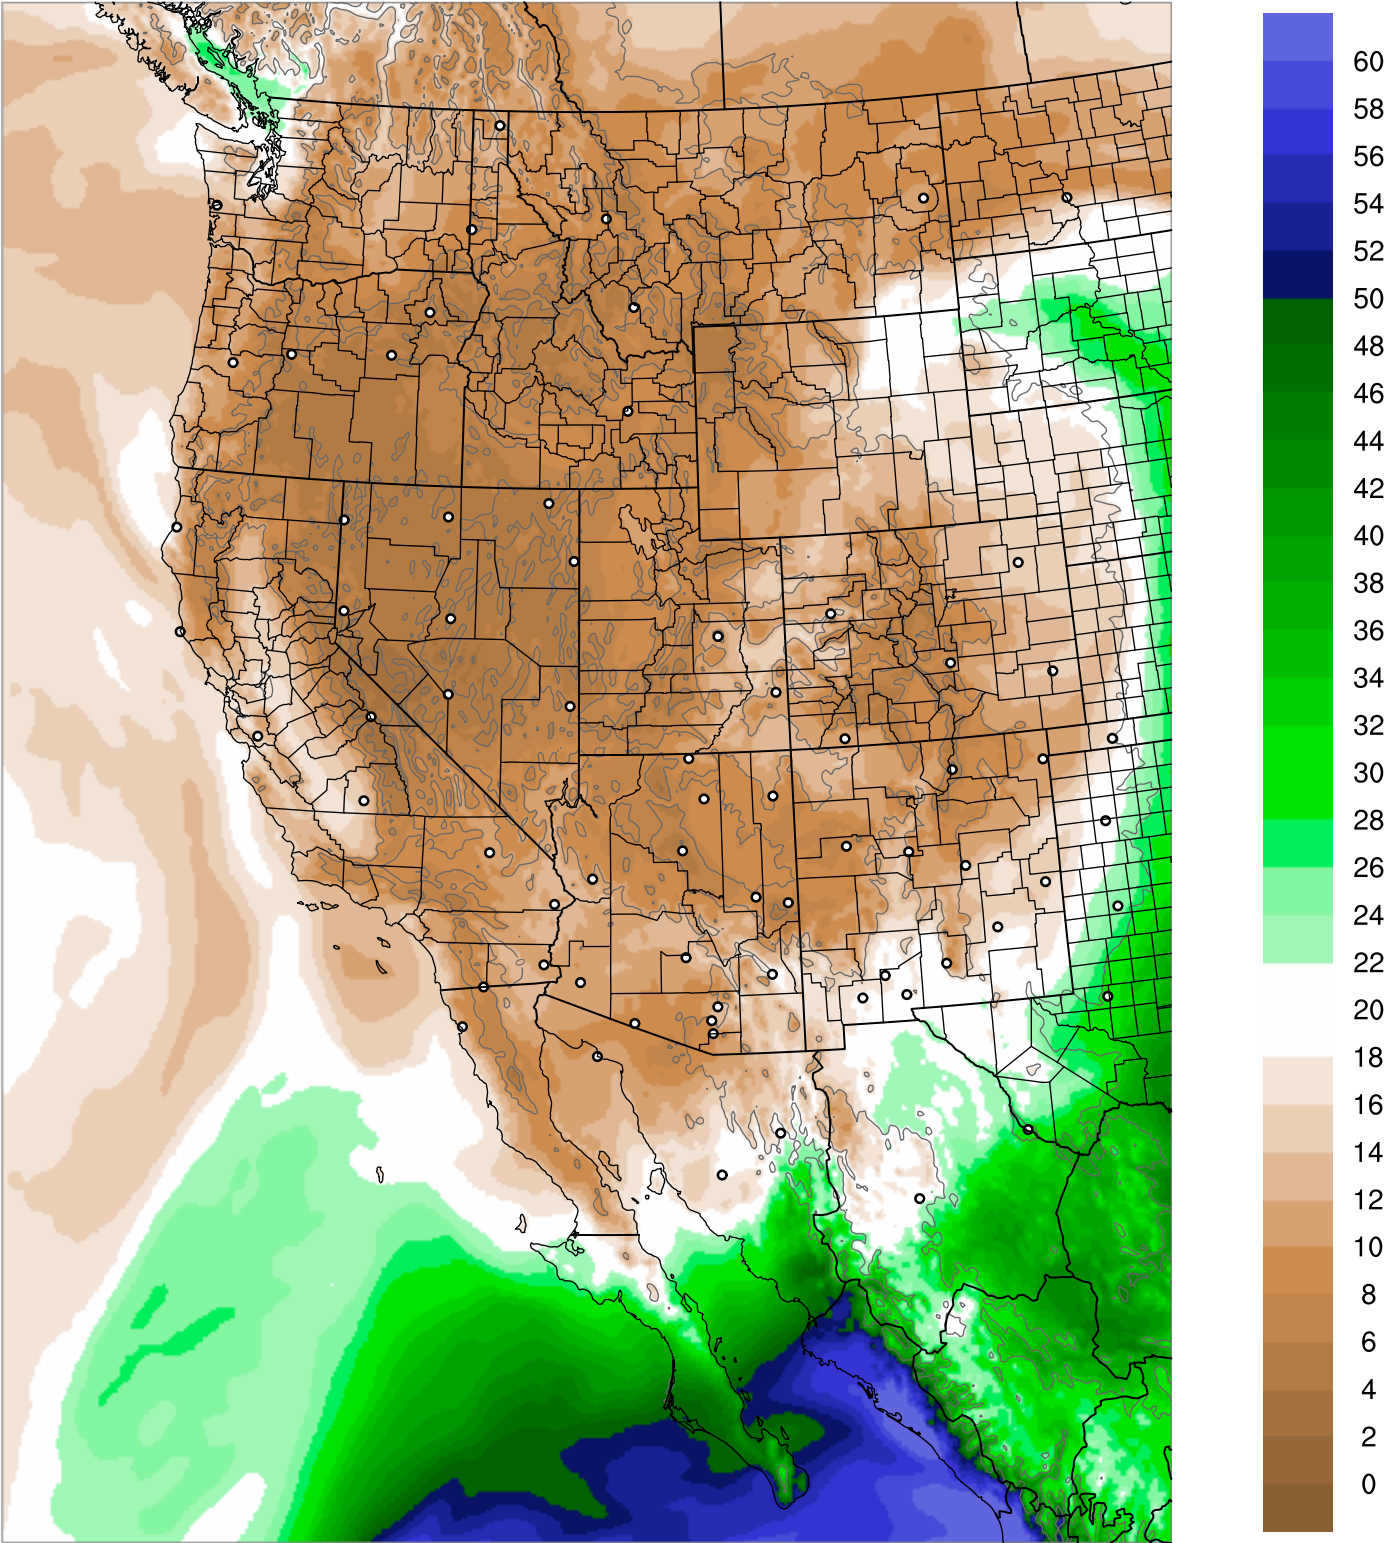

Corrected PWV 11 Sep 2020 11:45 UTC

PWV Error(mm) Obs-Init

Corrected PWV 11 Sep 2020 11:45 UTC

PWV Error(mm) Obs-Init