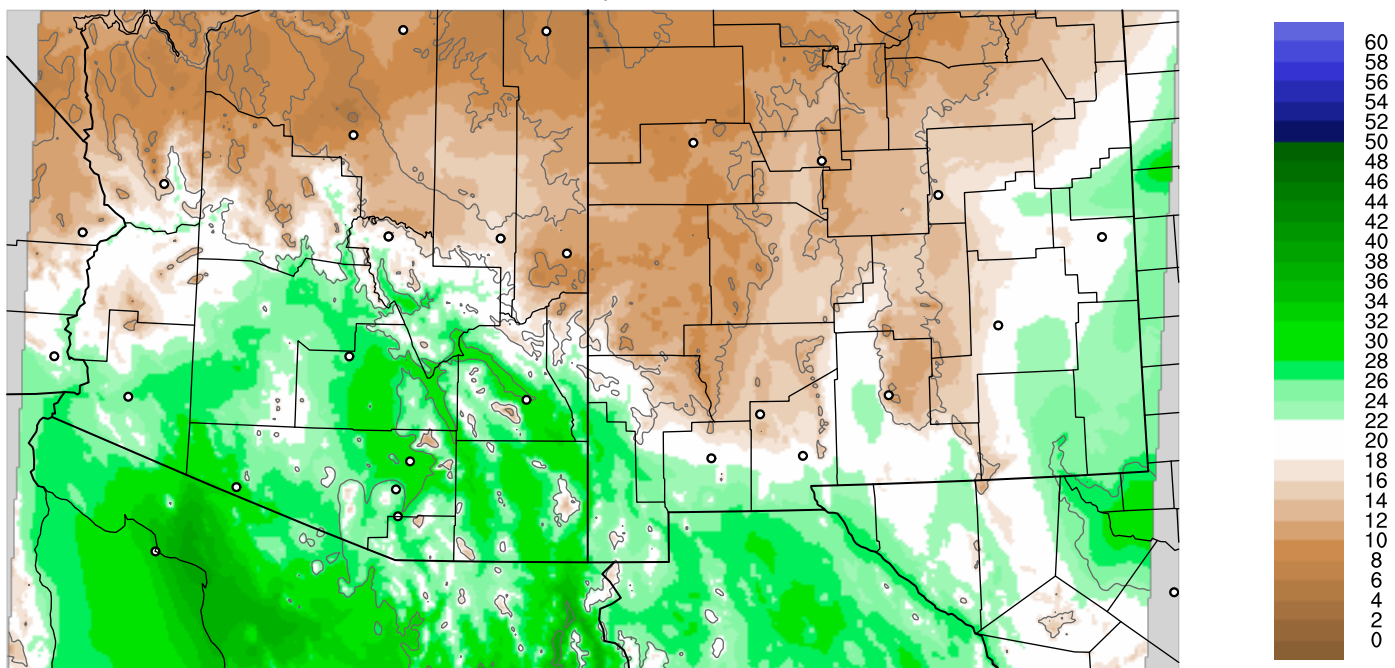

Corrected PWV 8 Sep 2020 11:45 UTC

Corrected PWV 8 Sep 2020 11:45 UTC

PWV Error(mm) Obs-Init