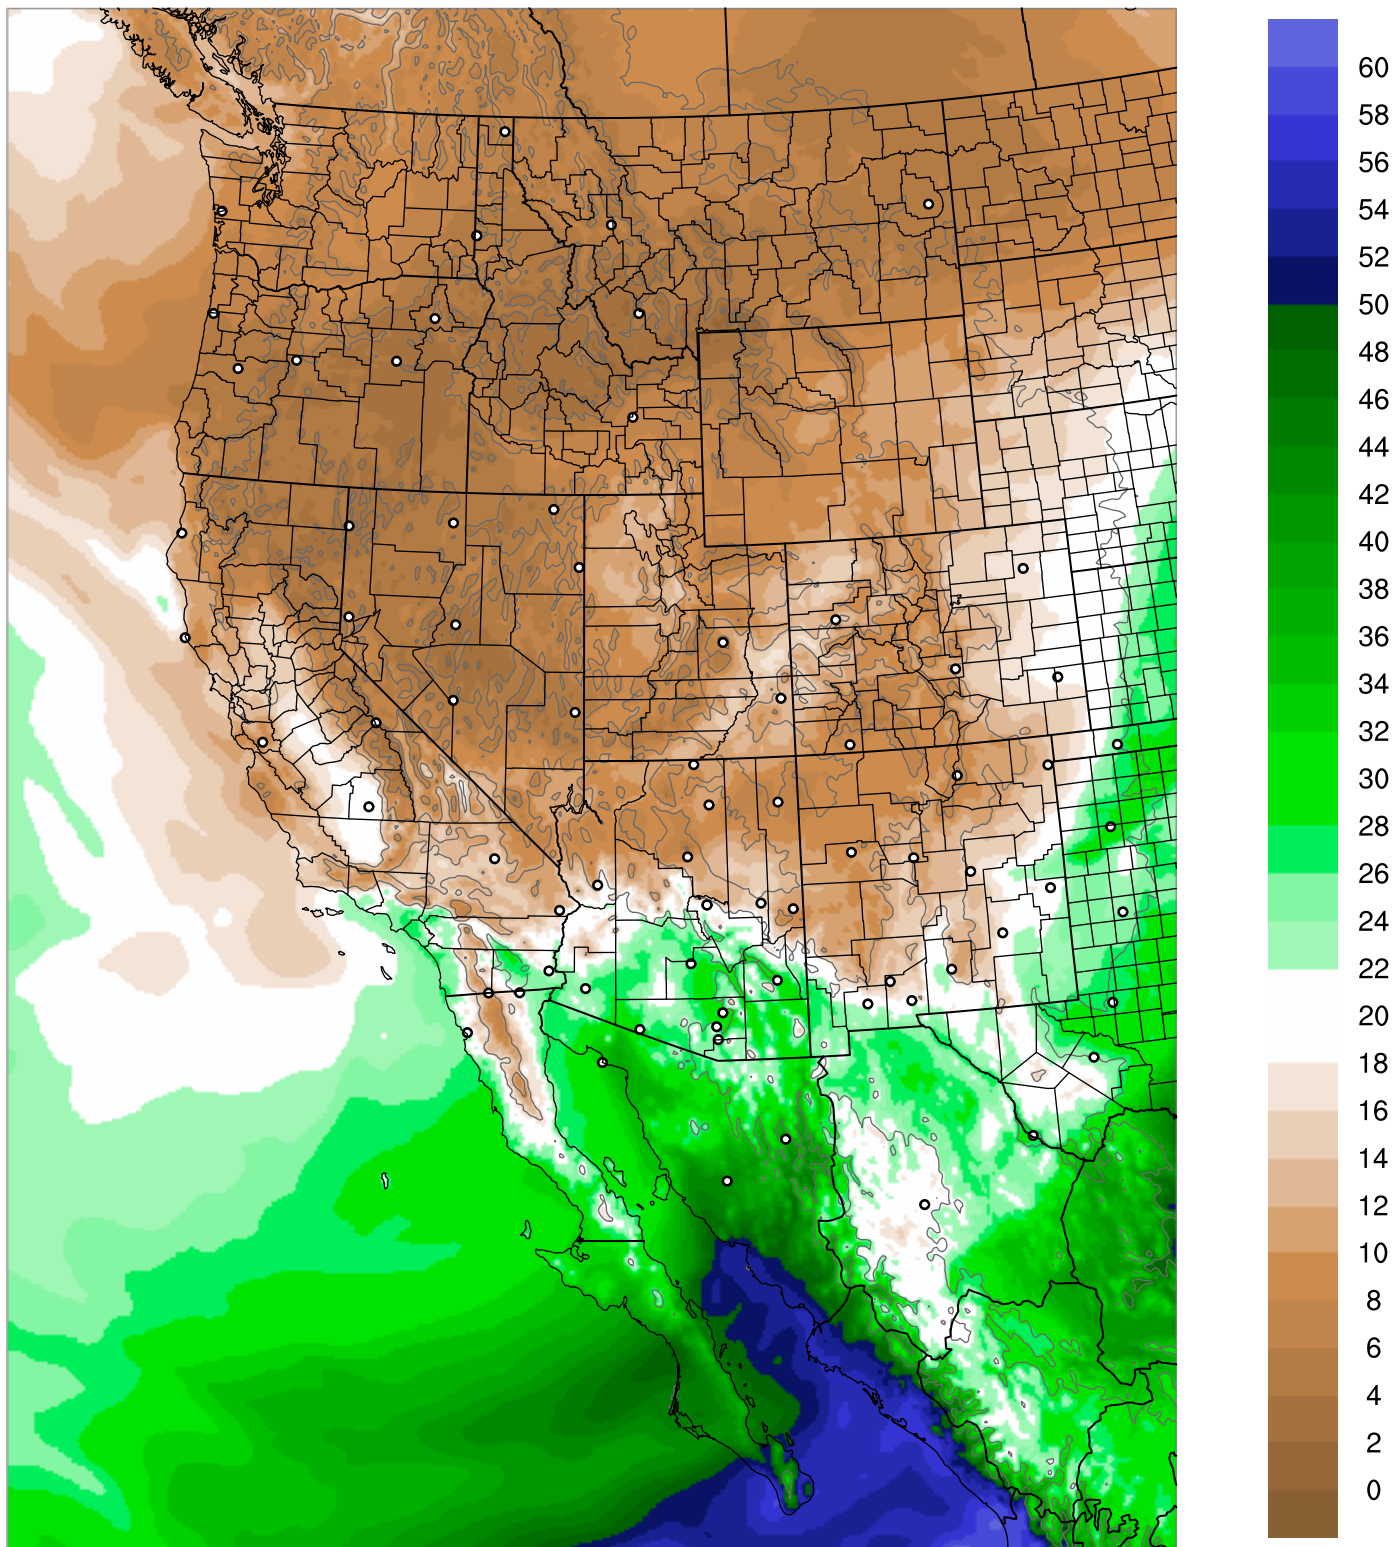

Corrected PWV 8 Sep 2020 11:45 UTC

Corrected PWV 8 Sep 2020 11:45 UTC

PWV Error(mm) Obs-Init