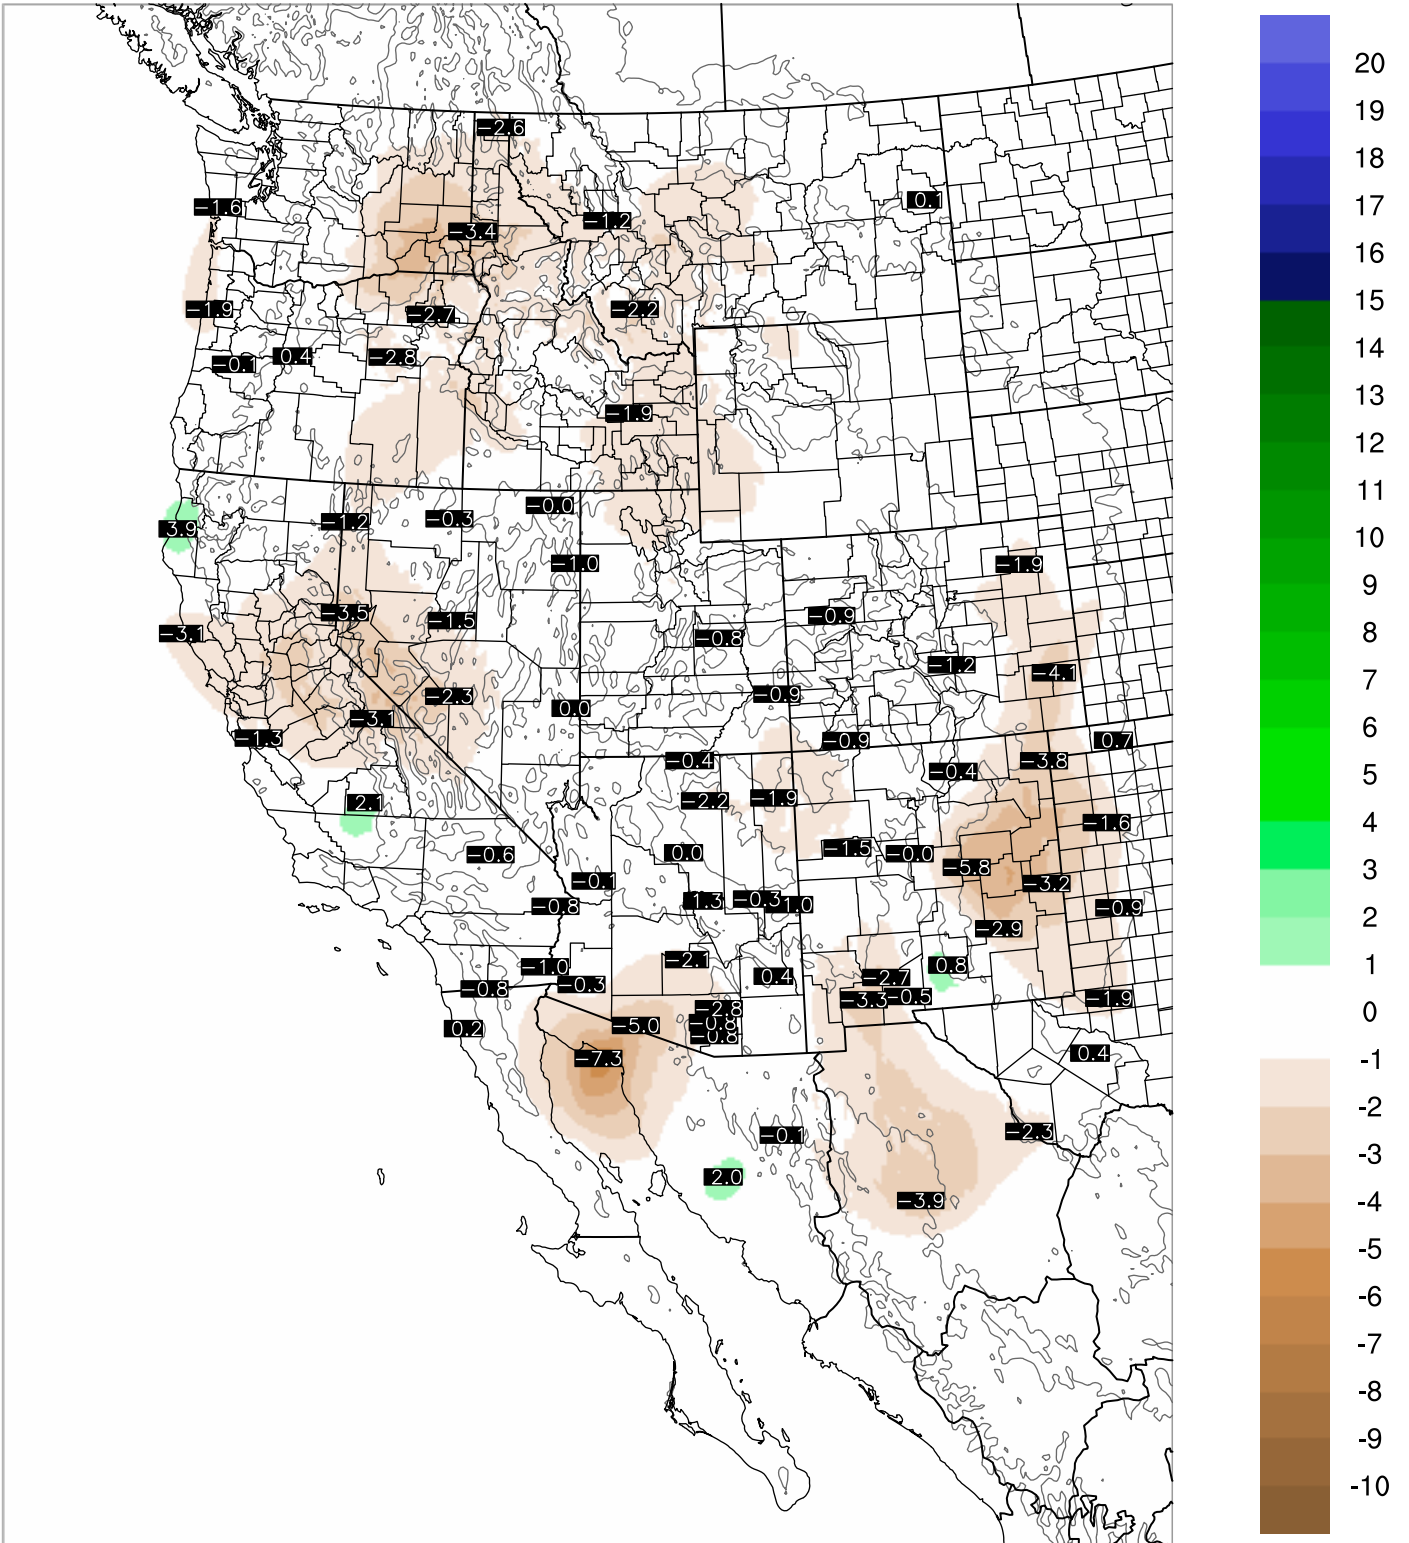

Corrected PWV 6 Sep 2020 11:45 UTC

PWV Error(mm) Obs-Init

Corrected PWV 6 Sep 2020 11:45 UTC

PWV Error(mm) Obs-Init