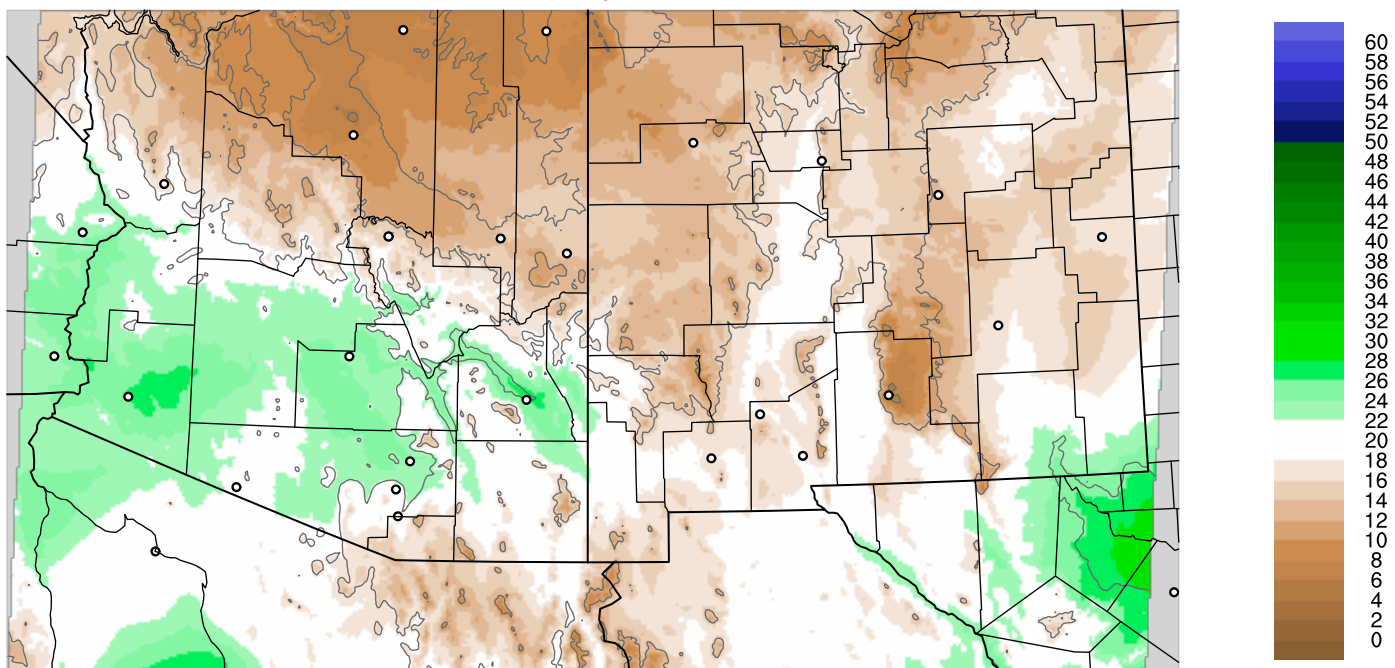

Corrected PWV 6 Sep 2020 11:45 UTC

PWV Error(mm) Obs-Init

Corrected PWV 6 Sep 2020 11:45 UTC

PWV Error(mm) Obs-Init