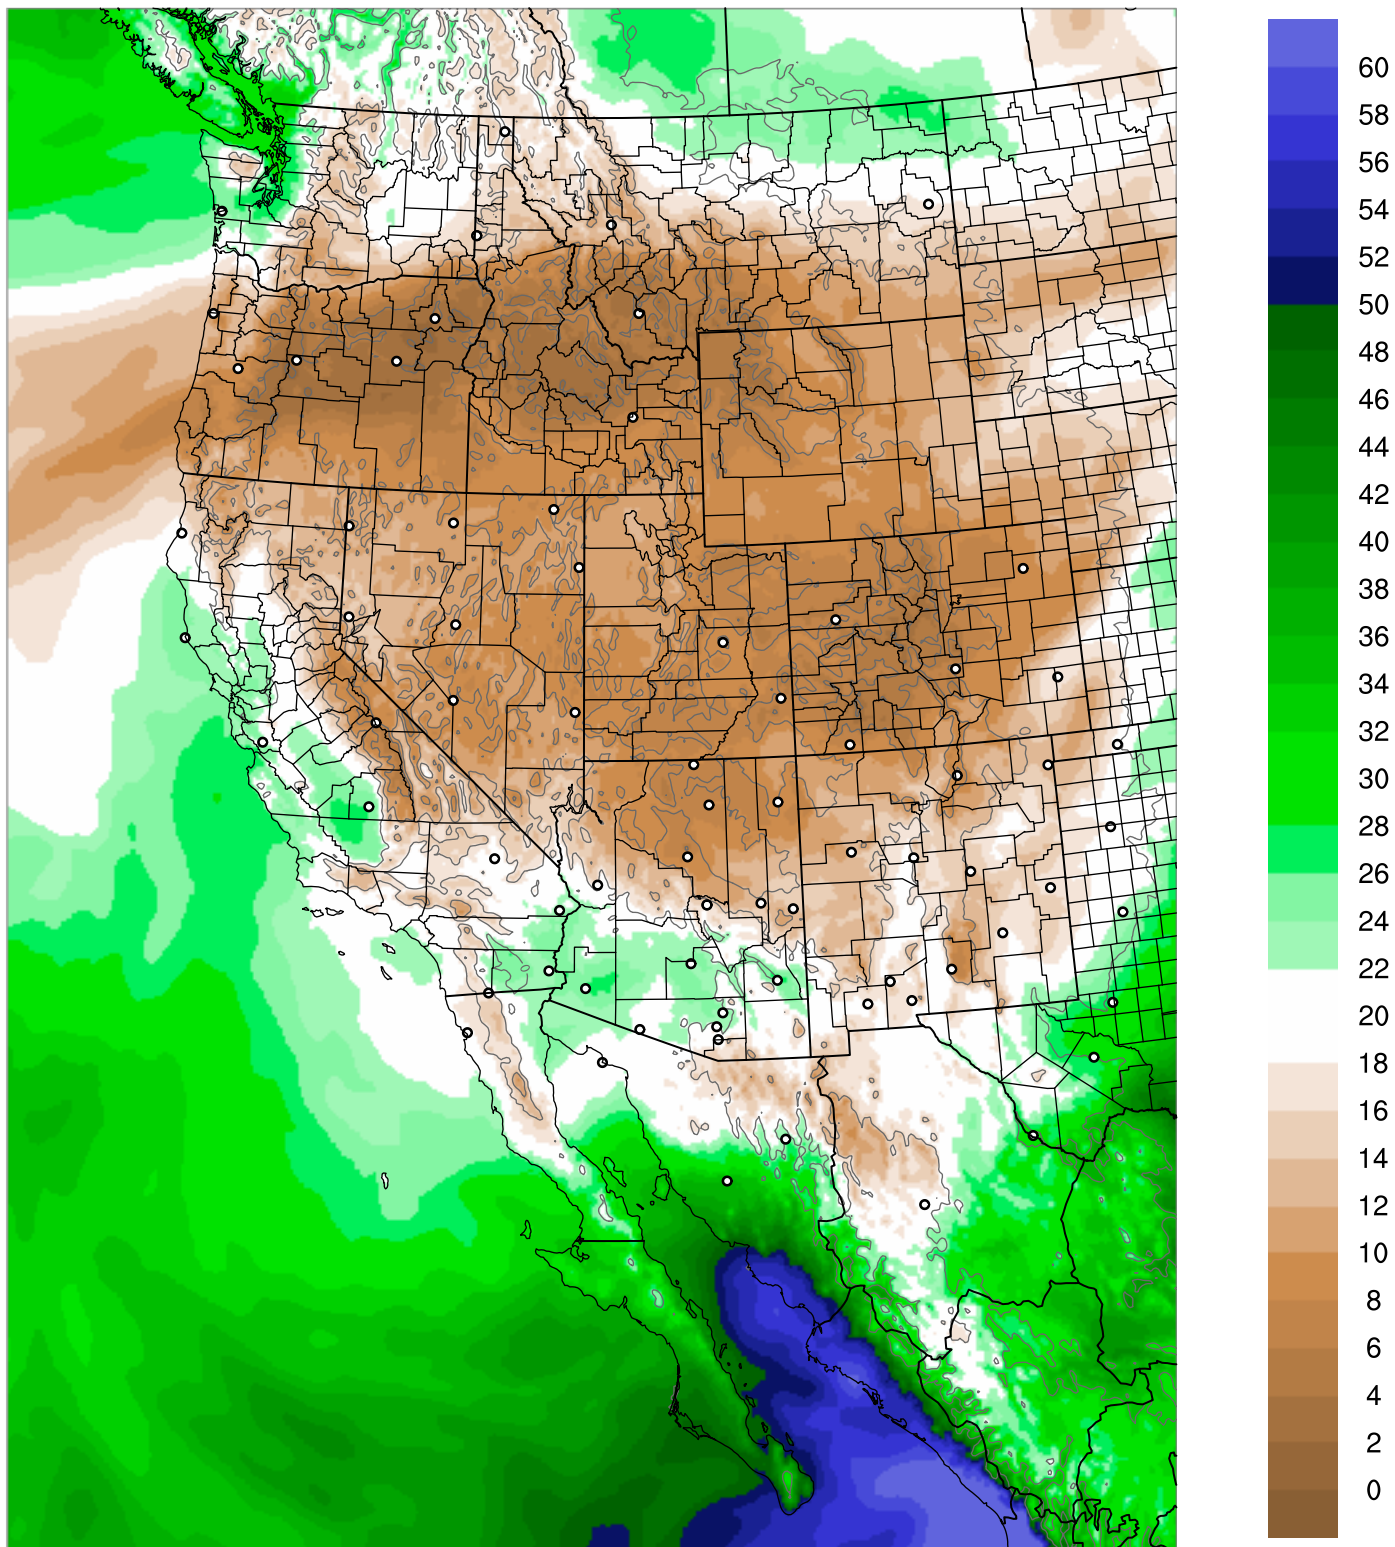

Corrected PWV 6 Sep 2020 11:45 UTC

PWV Error(mm) Obs-Init

Corrected PWV 6 Sep 2020 11:45 UTC

PWV Error(mm) Obs-Init