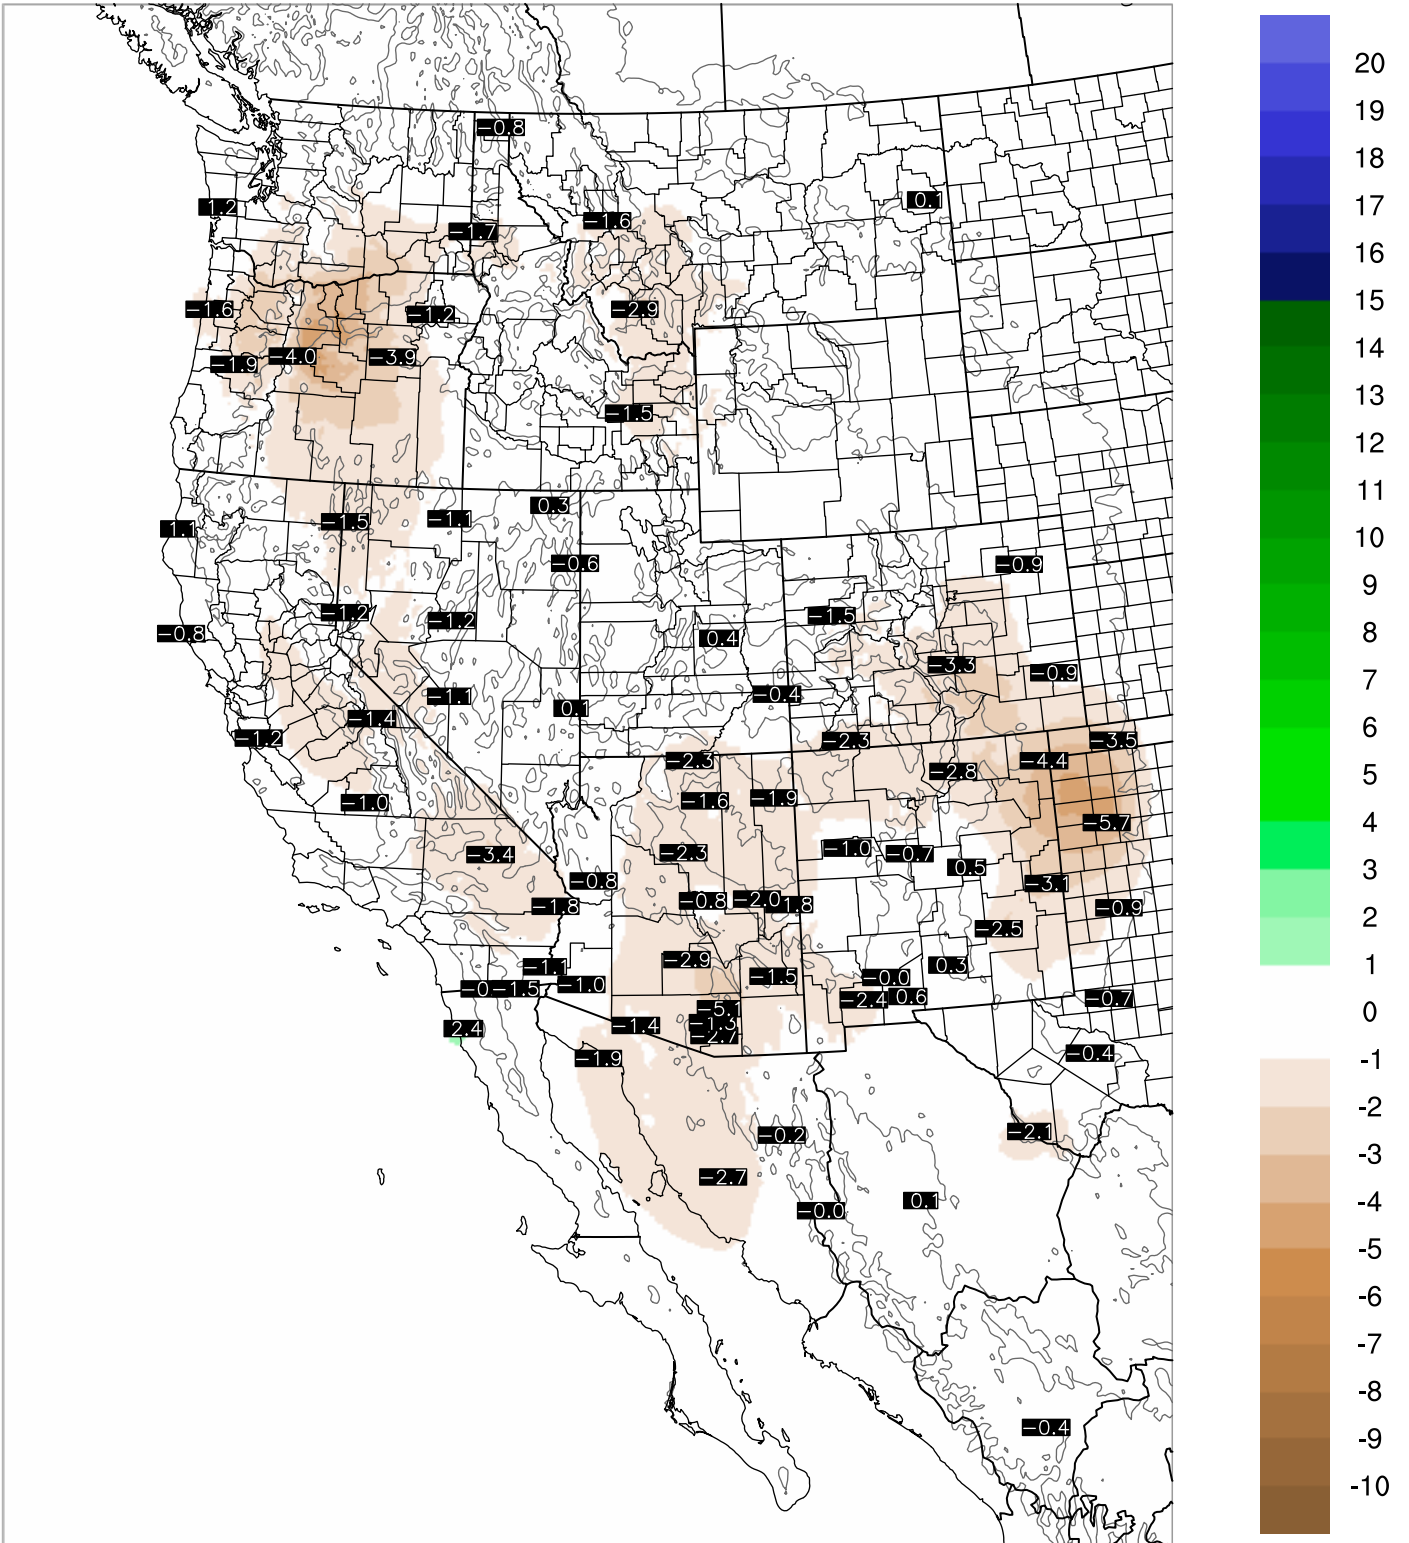

Corrected PWV 5 Sep 2020 11:45 UTC

PWV Error(mm) Obs-Init

Corrected PWV 5 Sep 2020 11:45 UTC

PWV Error(mm) Obs-Init