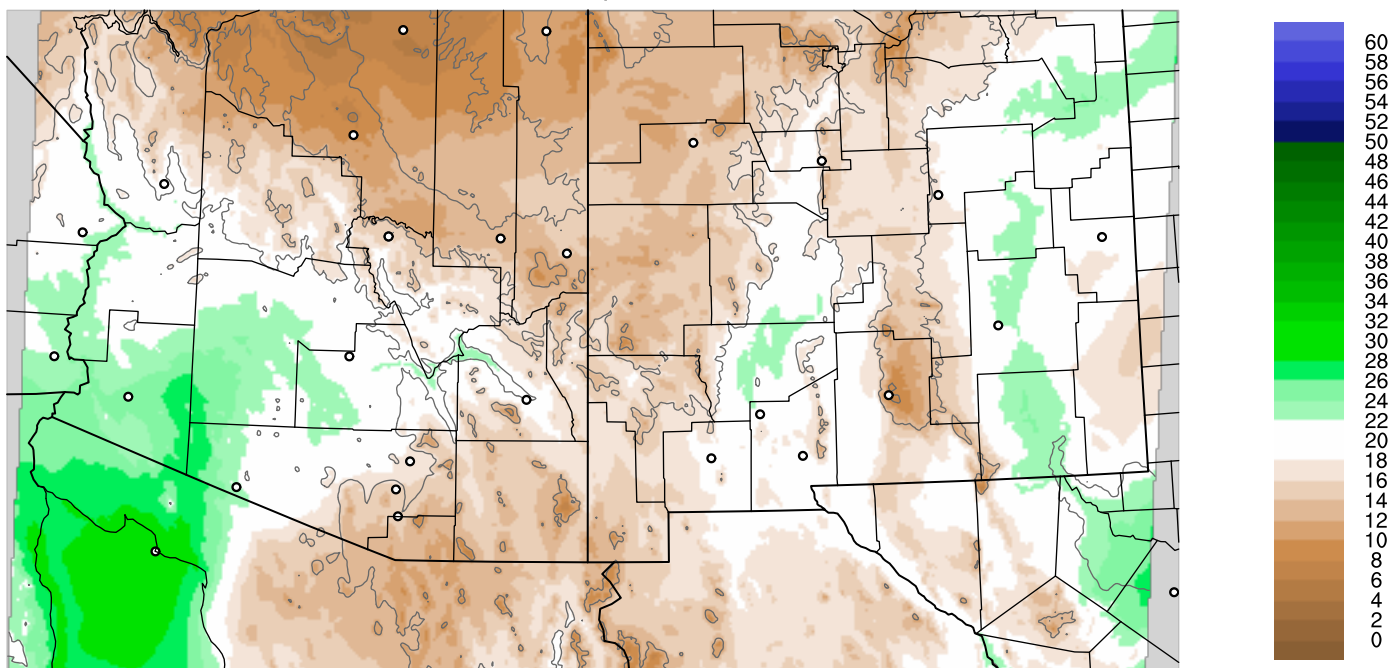

Corrected PWV 5 Sep 2020 11:45 UTC

PWV Error(mm) Obs-Init

Corrected PWV 5 Sep 2020 11:45 UTC

PWV Error(mm) Obs-Init