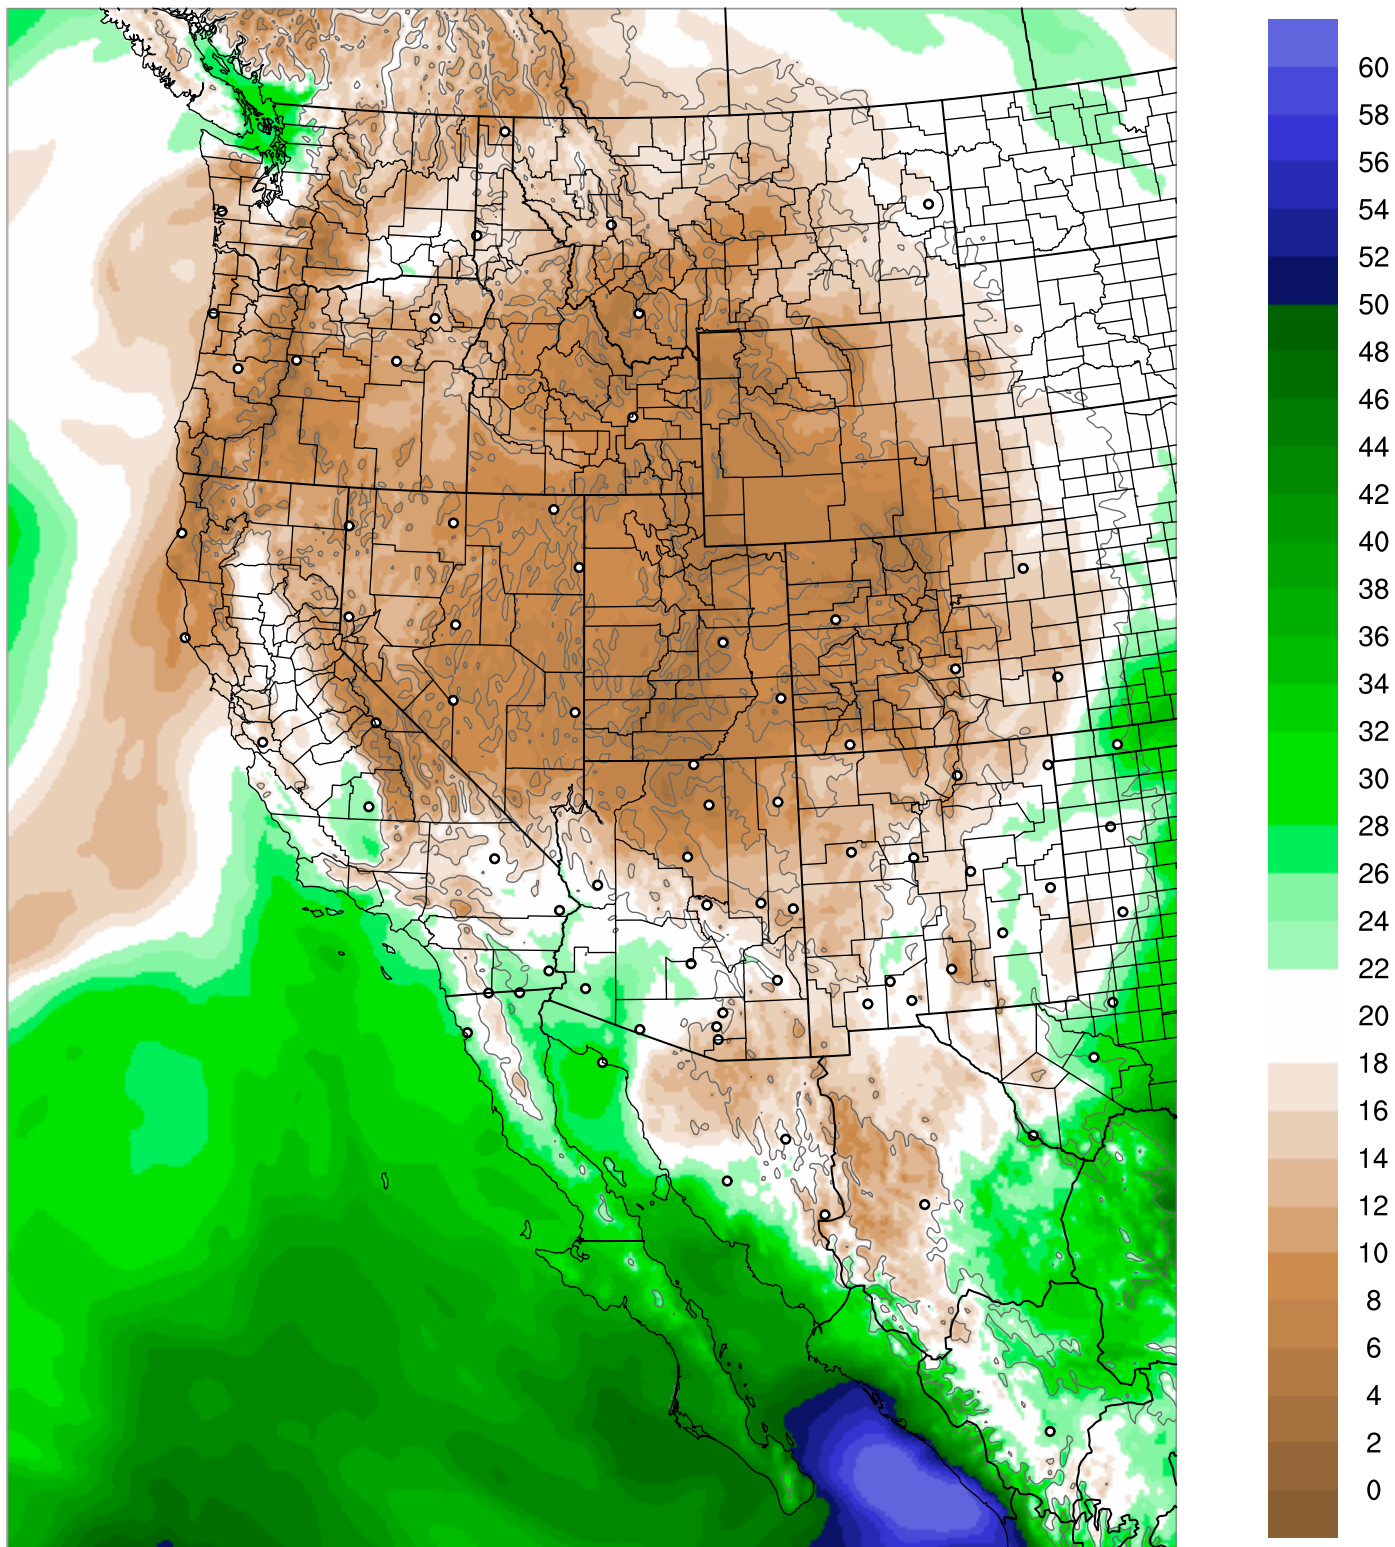

Corrected PWV 5 Sep 2020 11:45 UTC

PWV Error(mm) Obs-Init

Corrected PWV 5 Sep 2020 11:45 UTC

PWV Error(mm) Obs-Init