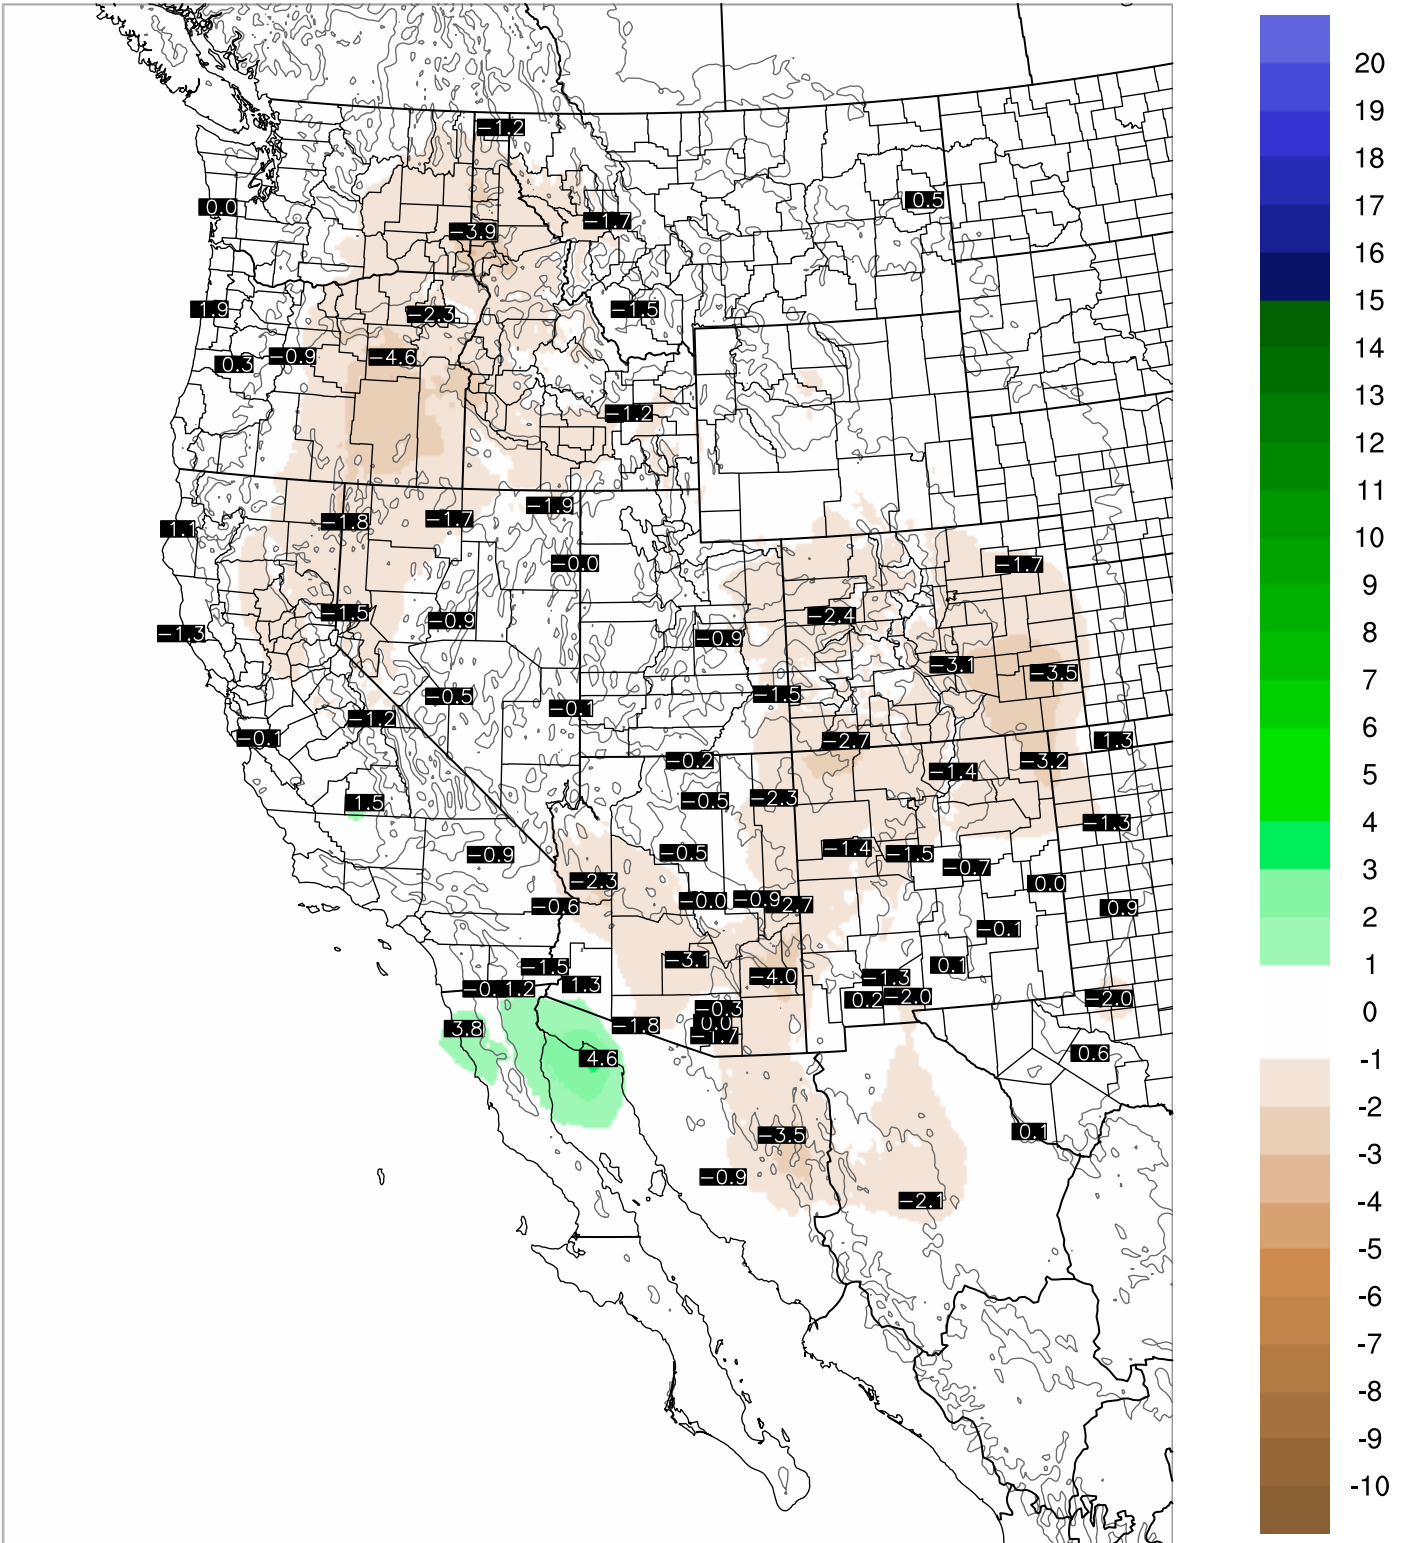

Corrected PWV 4 Sep 2020 11:45 UTC

PWV Error(mm) Obs-Init

Corrected PWV 4 Sep 2020 11:45 UTC

PWV Error(mm) Obs-Init