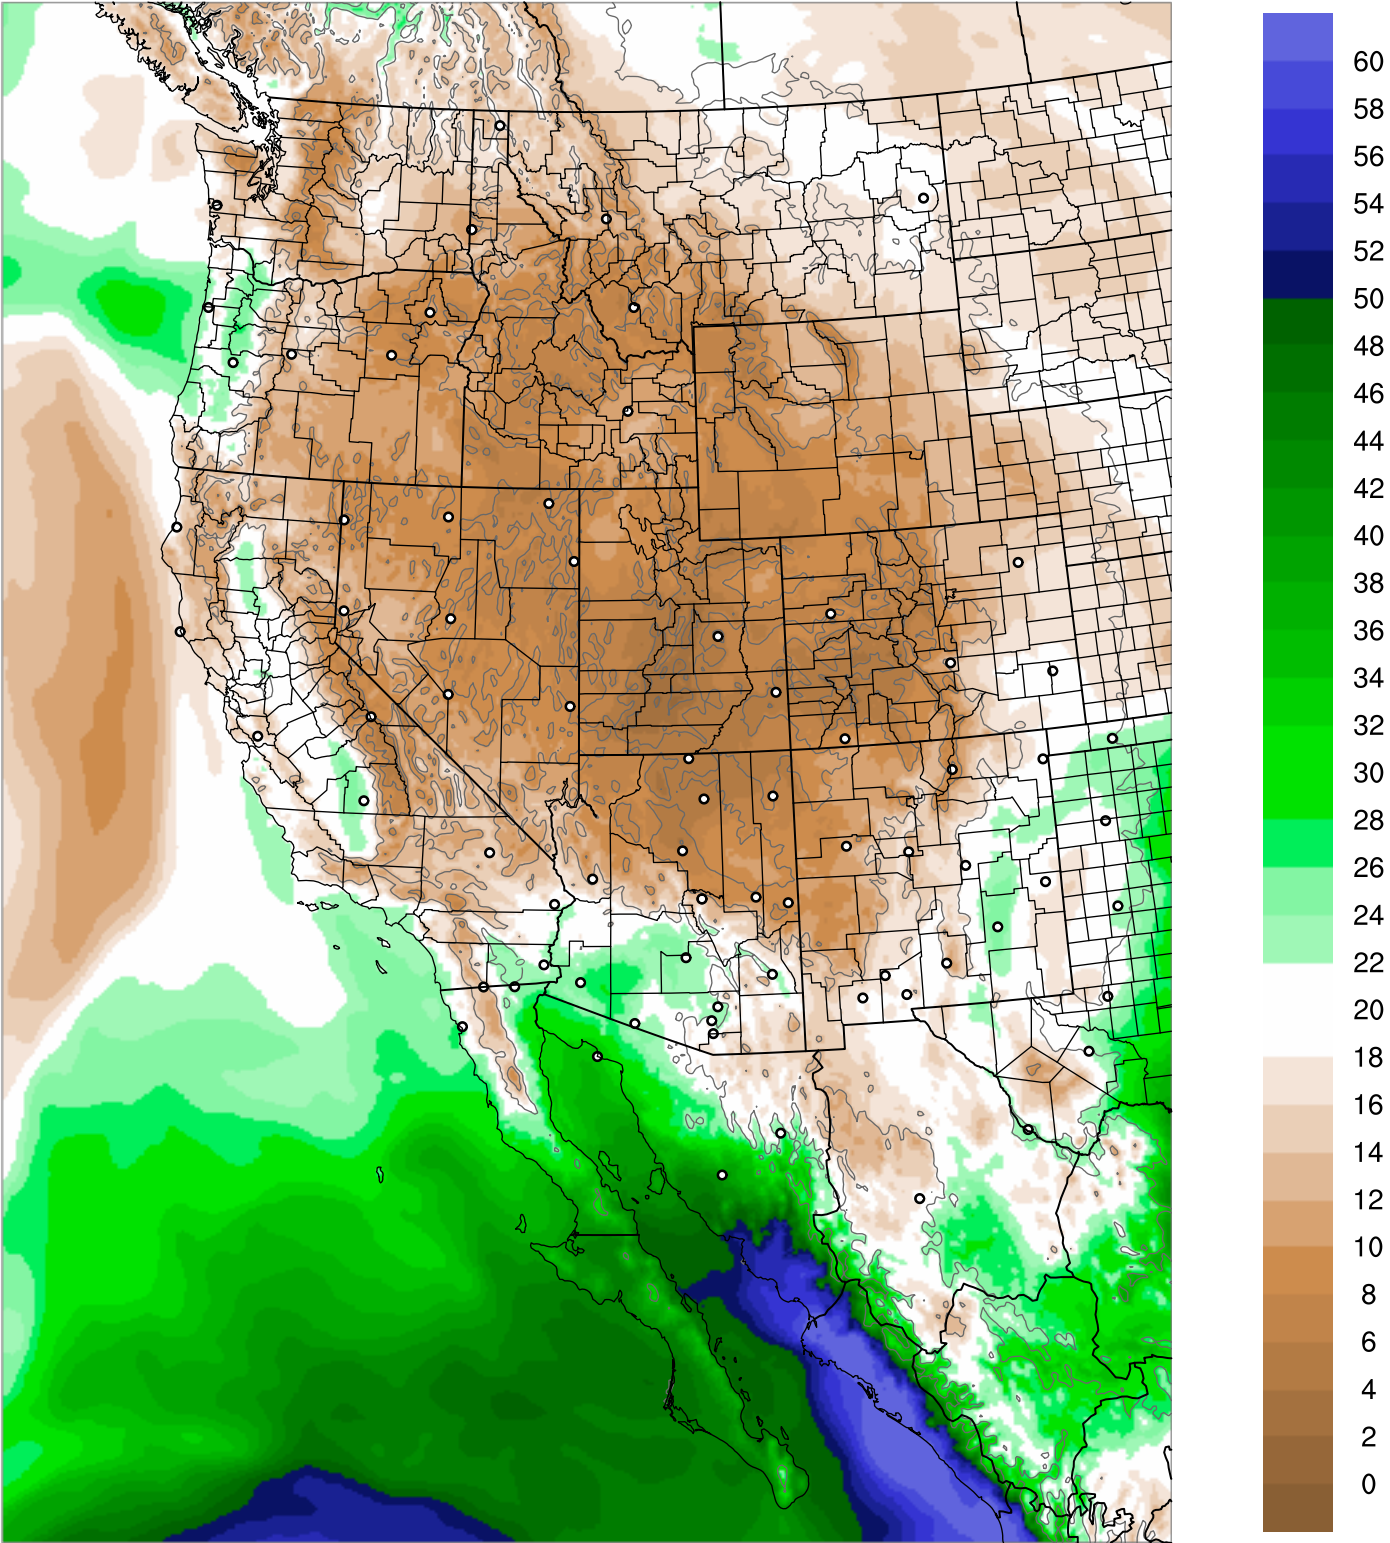

Corrected PWV 4 Sep 2020 11:45 UTC

PWV Error(mm) Obs-Init

Corrected PWV 4 Sep 2020 11:45 UTC

PWV Error(mm) Obs-Init