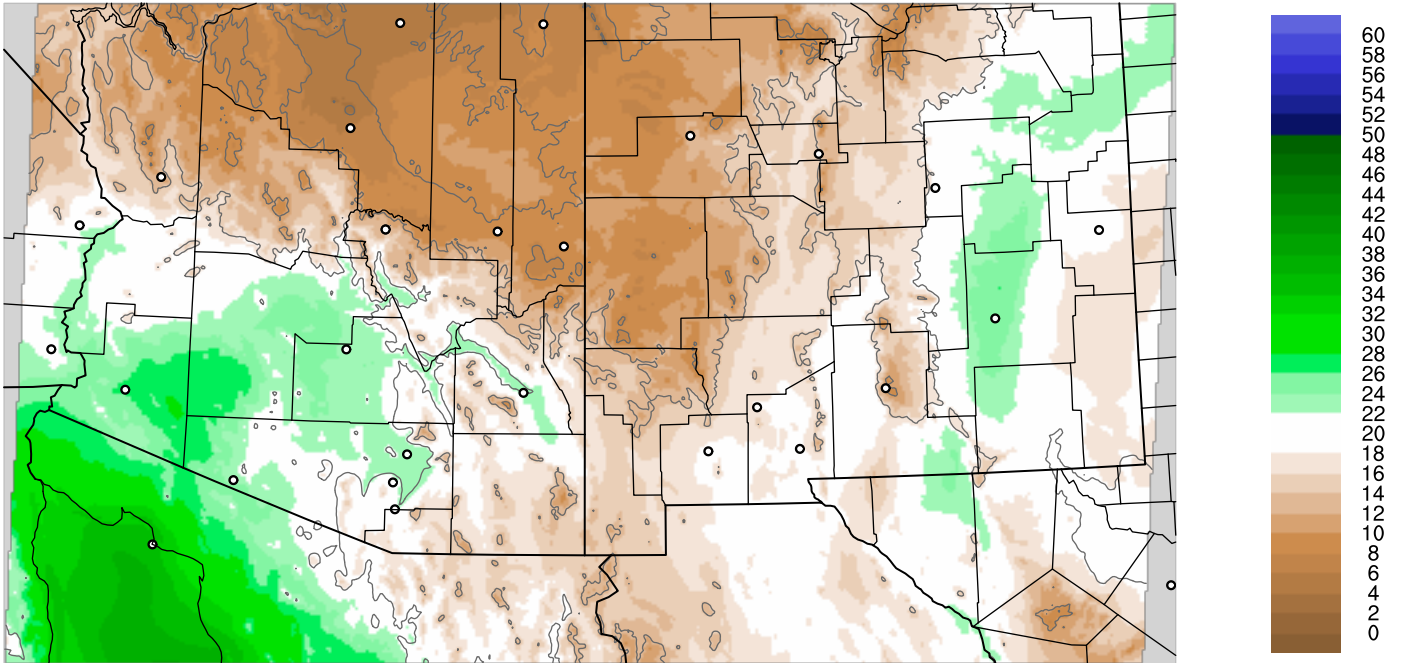

Corrected PWV 4 Sep 2020 11:45 UTC

PWV Error(mm) Obs-Init

Corrected PWV 4 Sep 2020 11:45 UTC

PWV Error(mm) Obs-Init