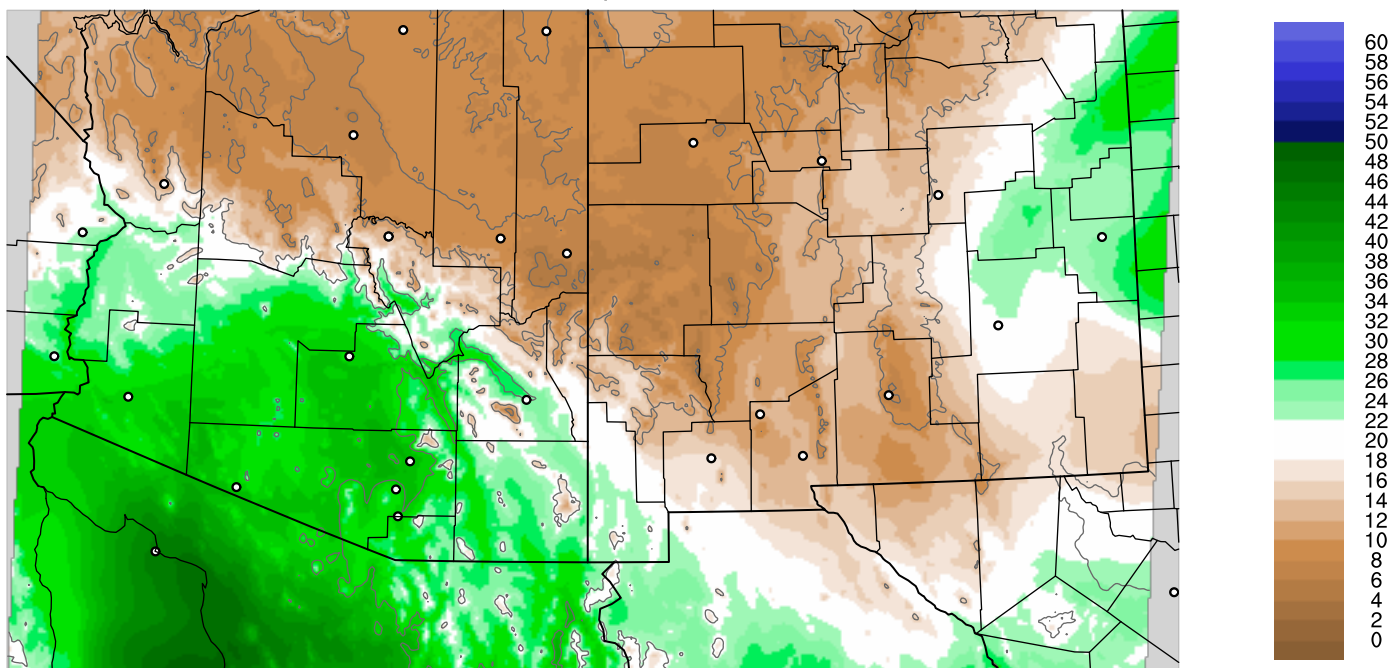

Corrected PWV 2 Sep 2020 11:45 UTC

PWV Error(mm) Obs-Init

Corrected PWV 2 Sep 2020 11:45 UTC

PWV Error(mm) Obs-Init