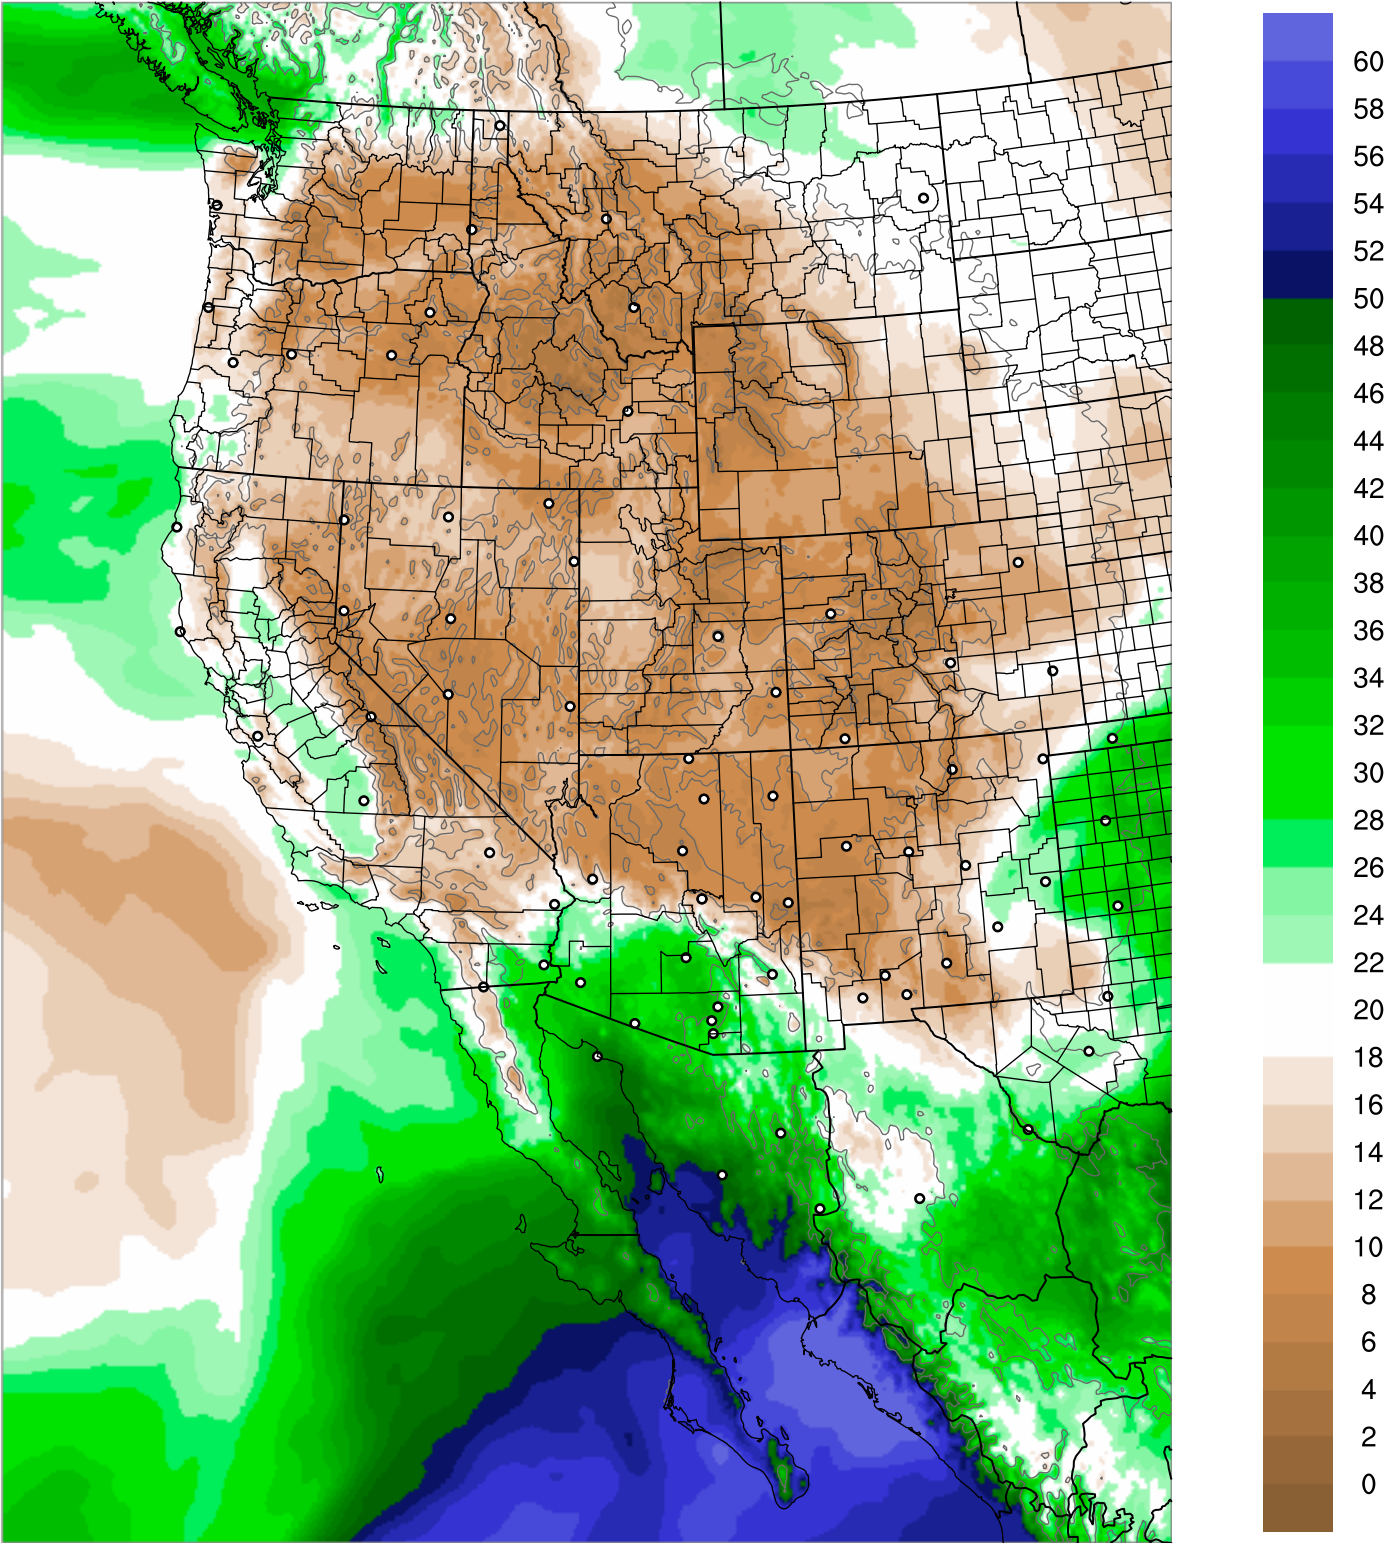

Corrected PWV 2 Sep 2020 11:45 UTC

PWV Error(mm) Obs-Init

Corrected PWV 2 Sep 2020 11:45 UTC

PWV Error(mm) Obs-Init