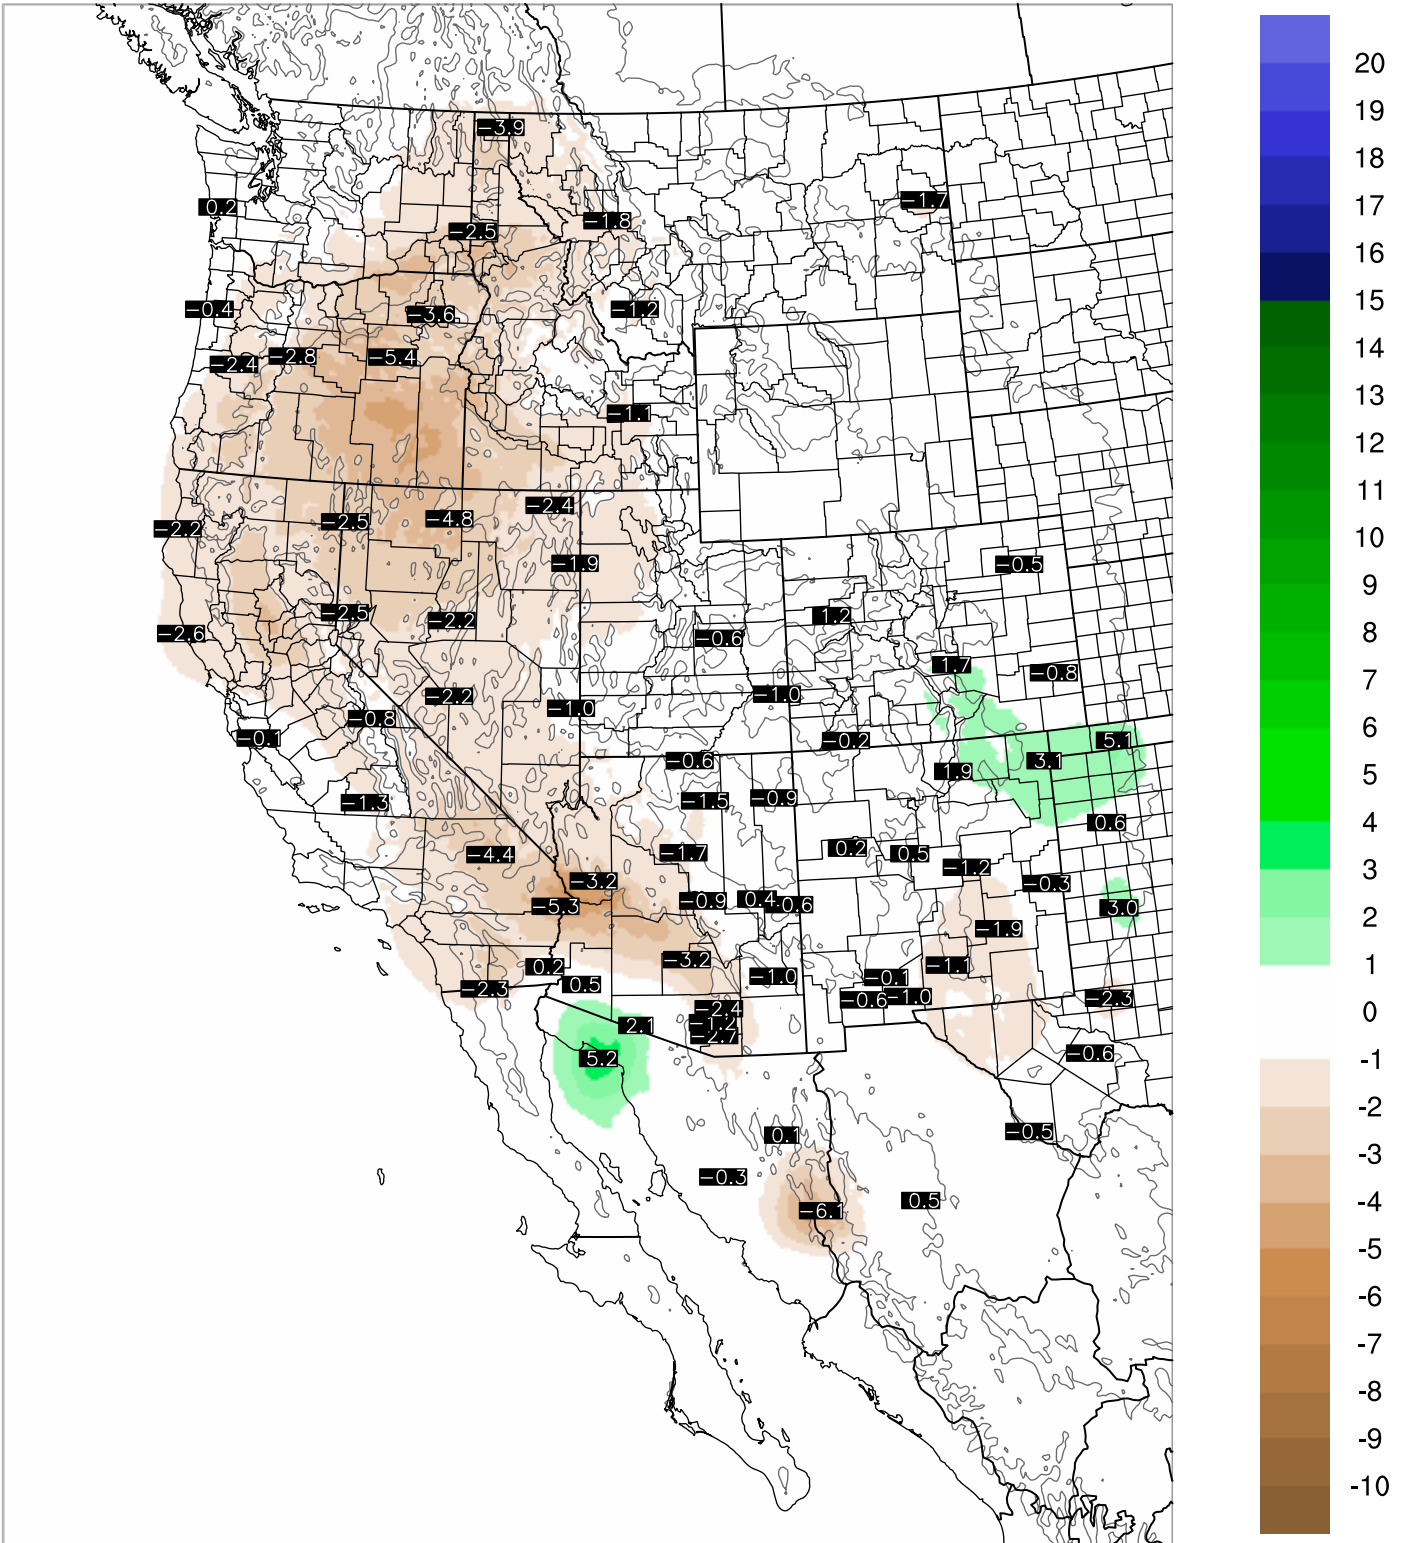

Corrected PWV 2 Sep 2020 11:45 UTC

PWV Error(mm) Obs-Init

Corrected PWV 2 Sep 2020 11:45 UTC

PWV Error(mm) Obs-Init