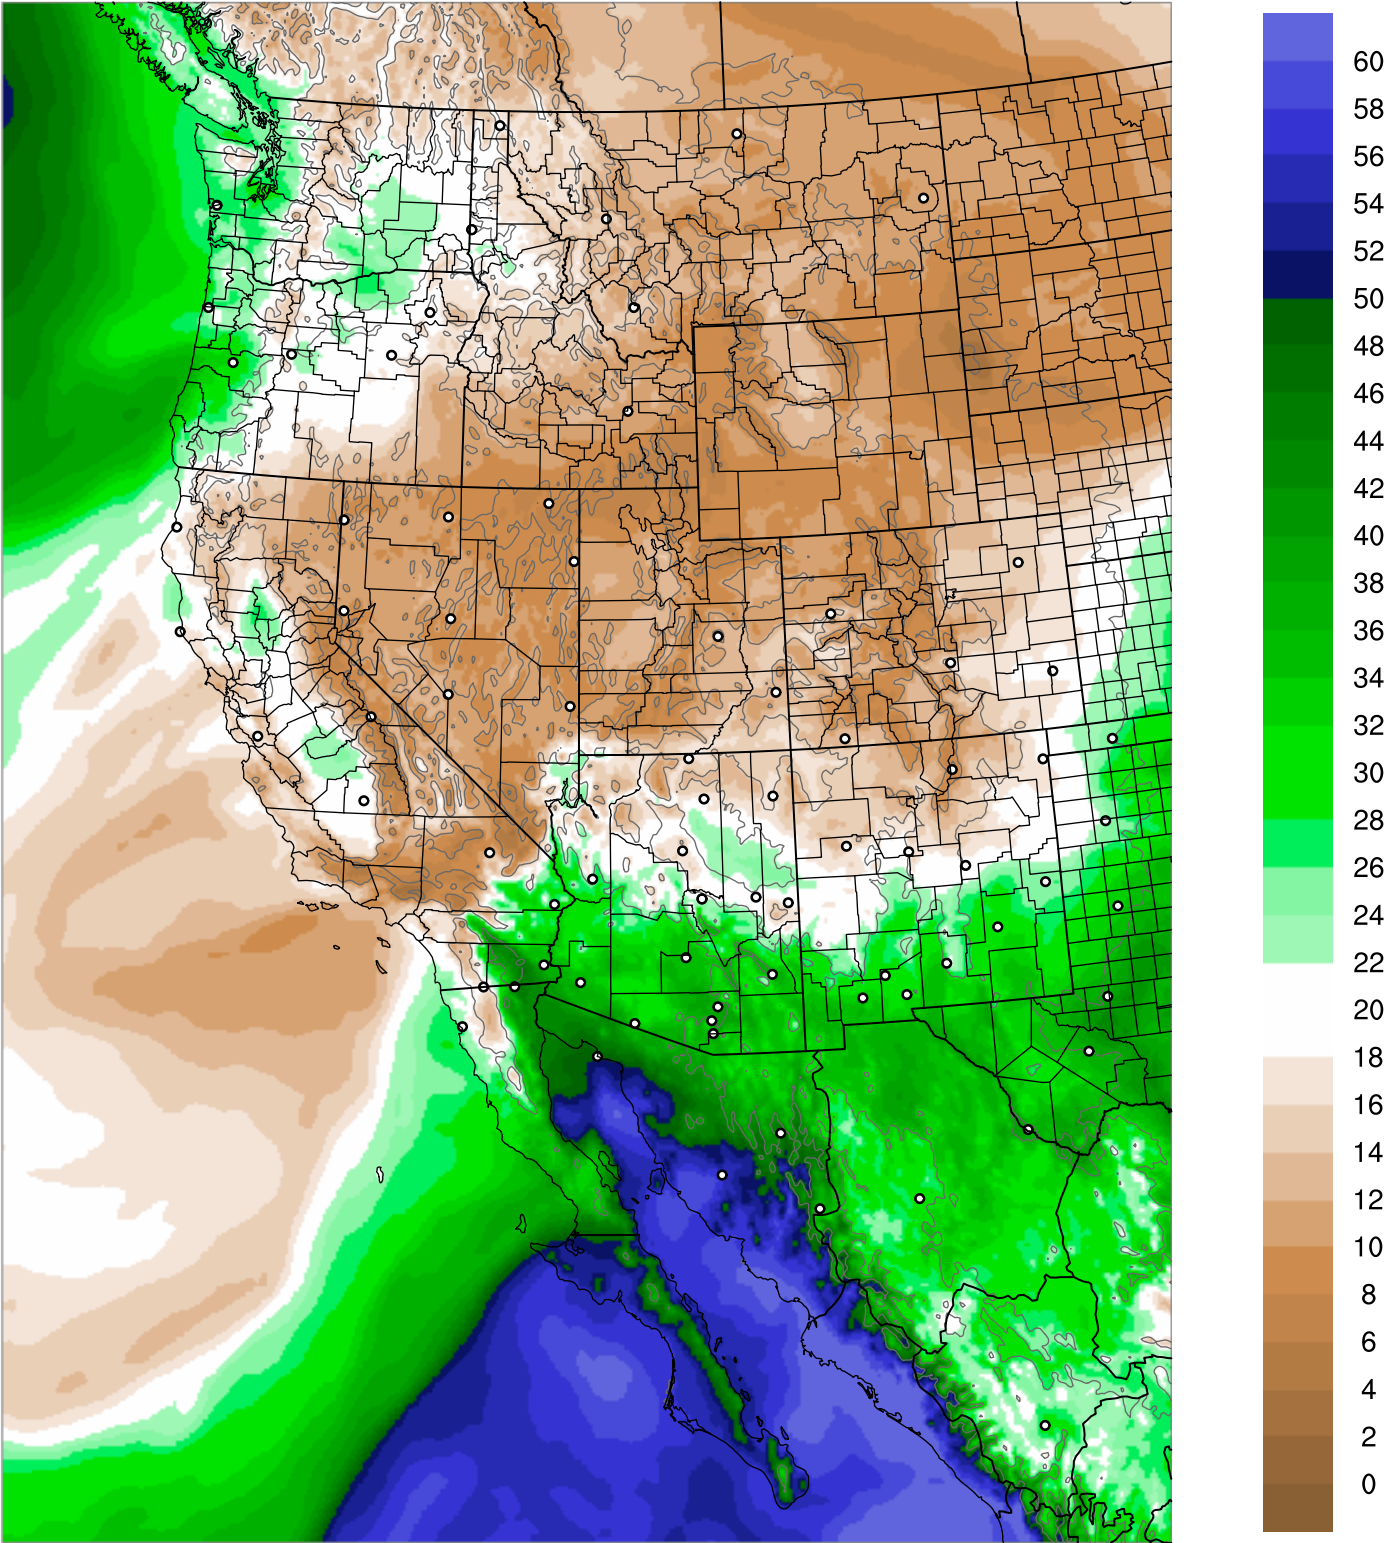

Corrected PWV 31 Aug 2020 11:45 UTC

PWV Error(mm) Obs-Init

Corrected PWV 31 Aug 2020 11:45 UTC

PWV Error(mm) Obs-Init