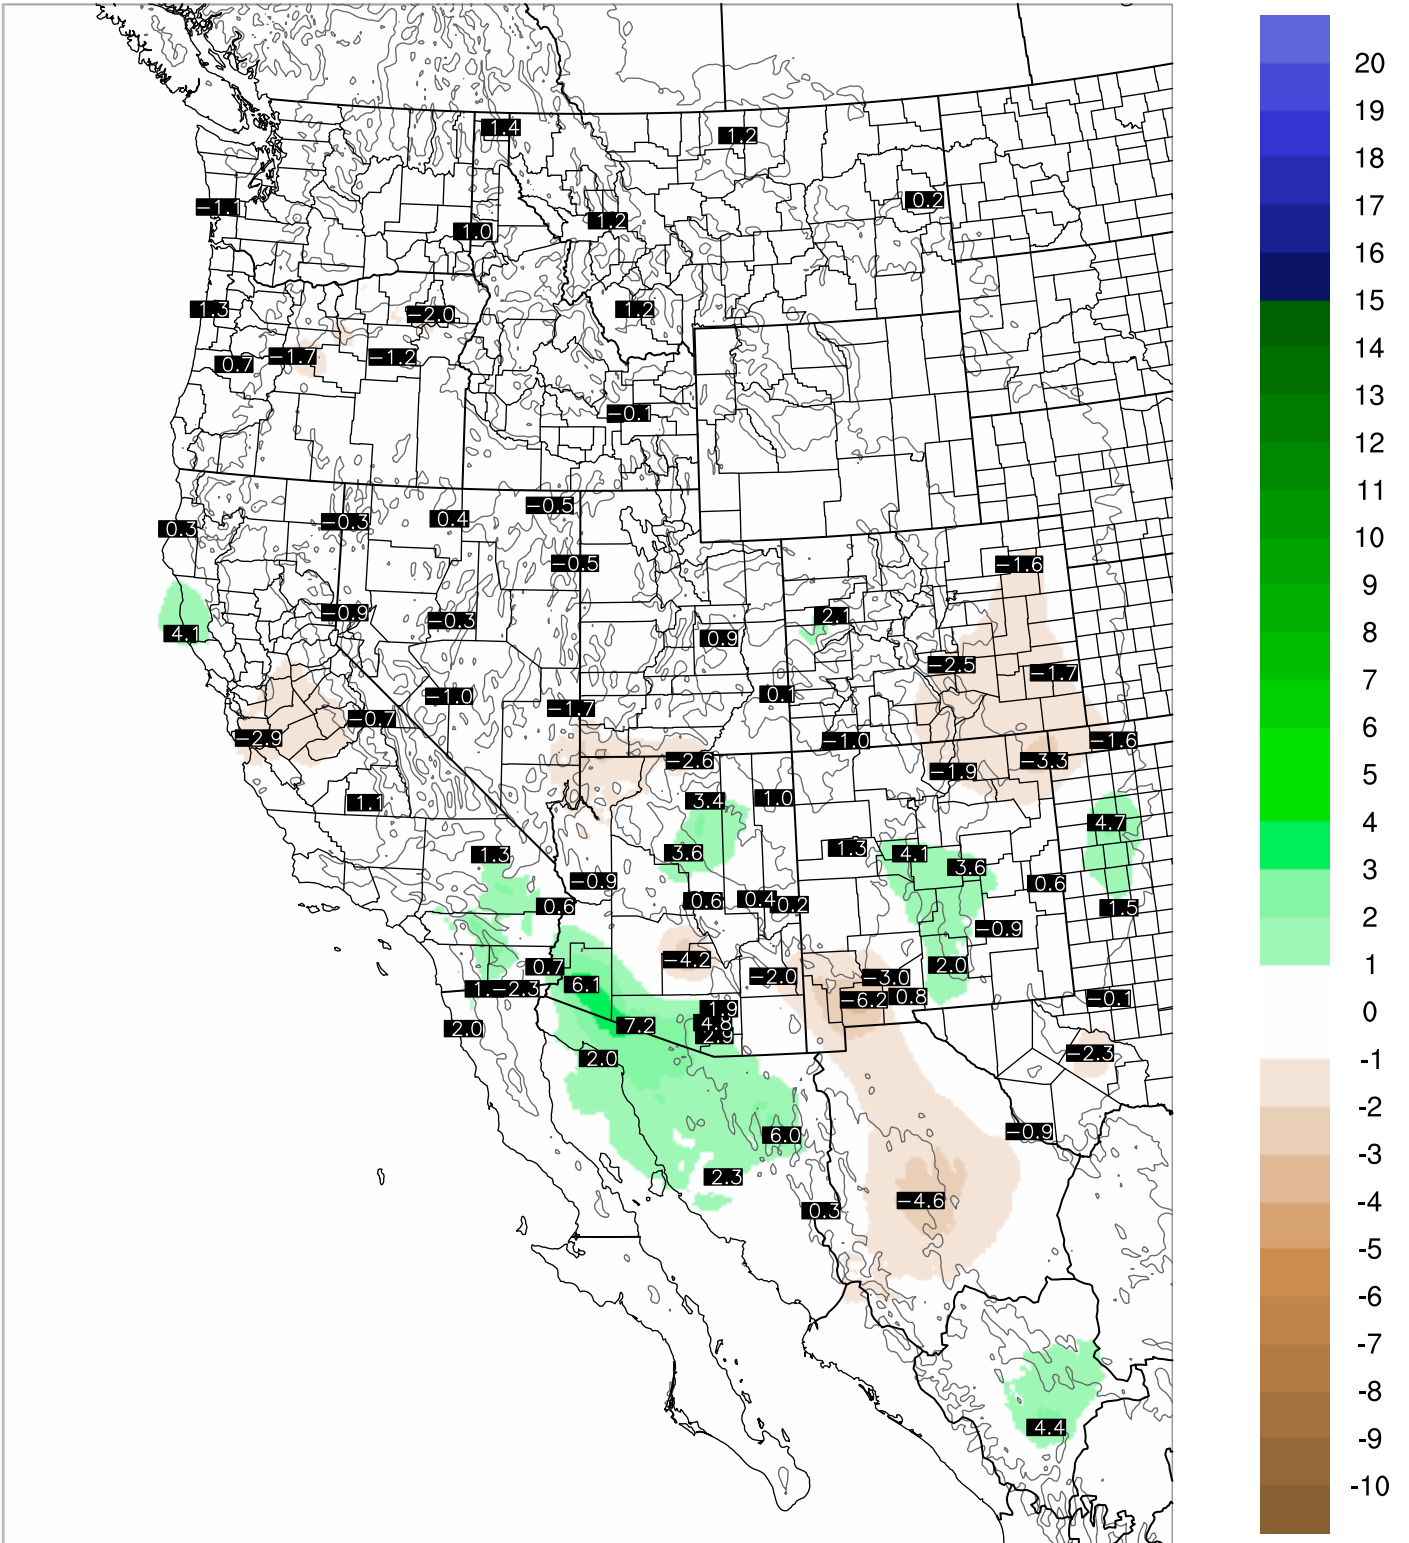

Corrected PWV 31 Aug 2020 11:45 UTC

PWV Error(mm) Obs-Init

Corrected PWV 31 Aug 2020 11:45 UTC

PWV Error(mm) Obs-Init