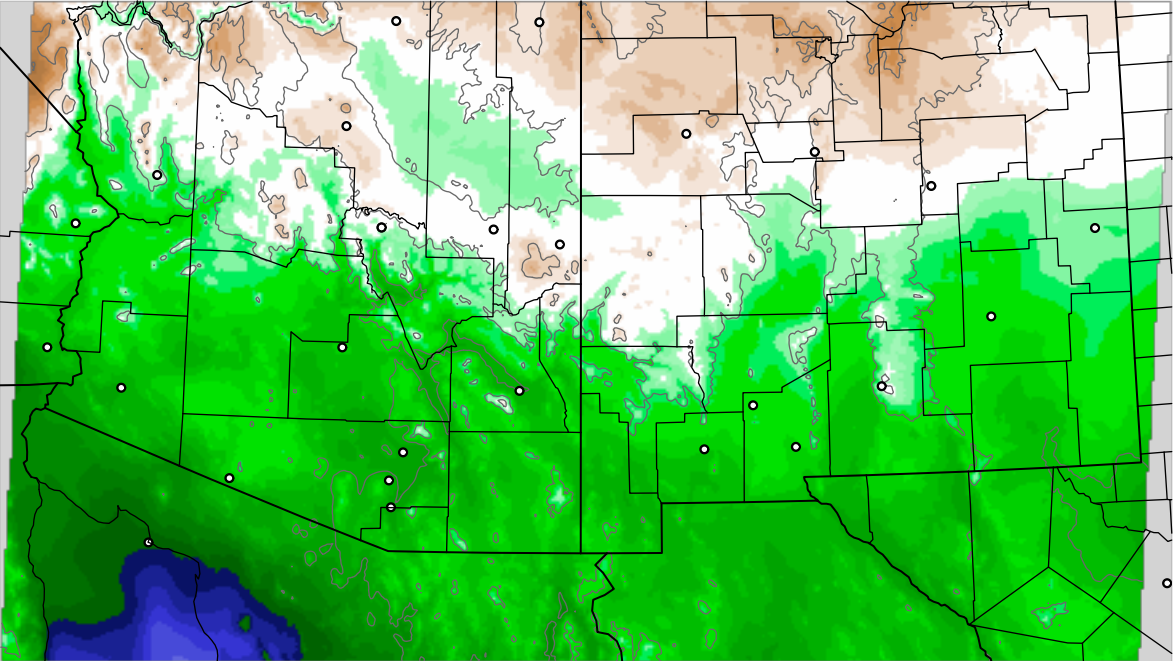

Corrected PWV 31 Aug 2020 11:45 UTC

PWV Error(mm) Obs-Init

Corrected PWV 31 Aug 2020 11:45 UTC

PWV Error(mm) Obs-Init