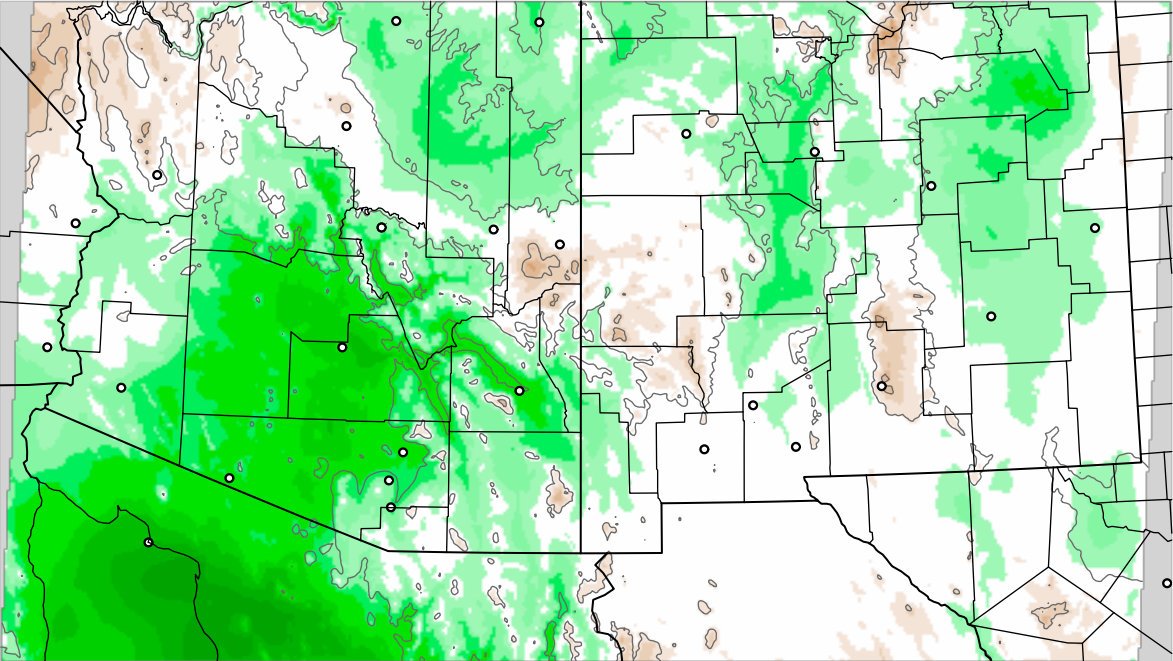

# PWV Error(mm) Obs-Init

Corrected PWV 28 Aug 2020 11:45 UTC

PWV Error(mm) Obs-Init