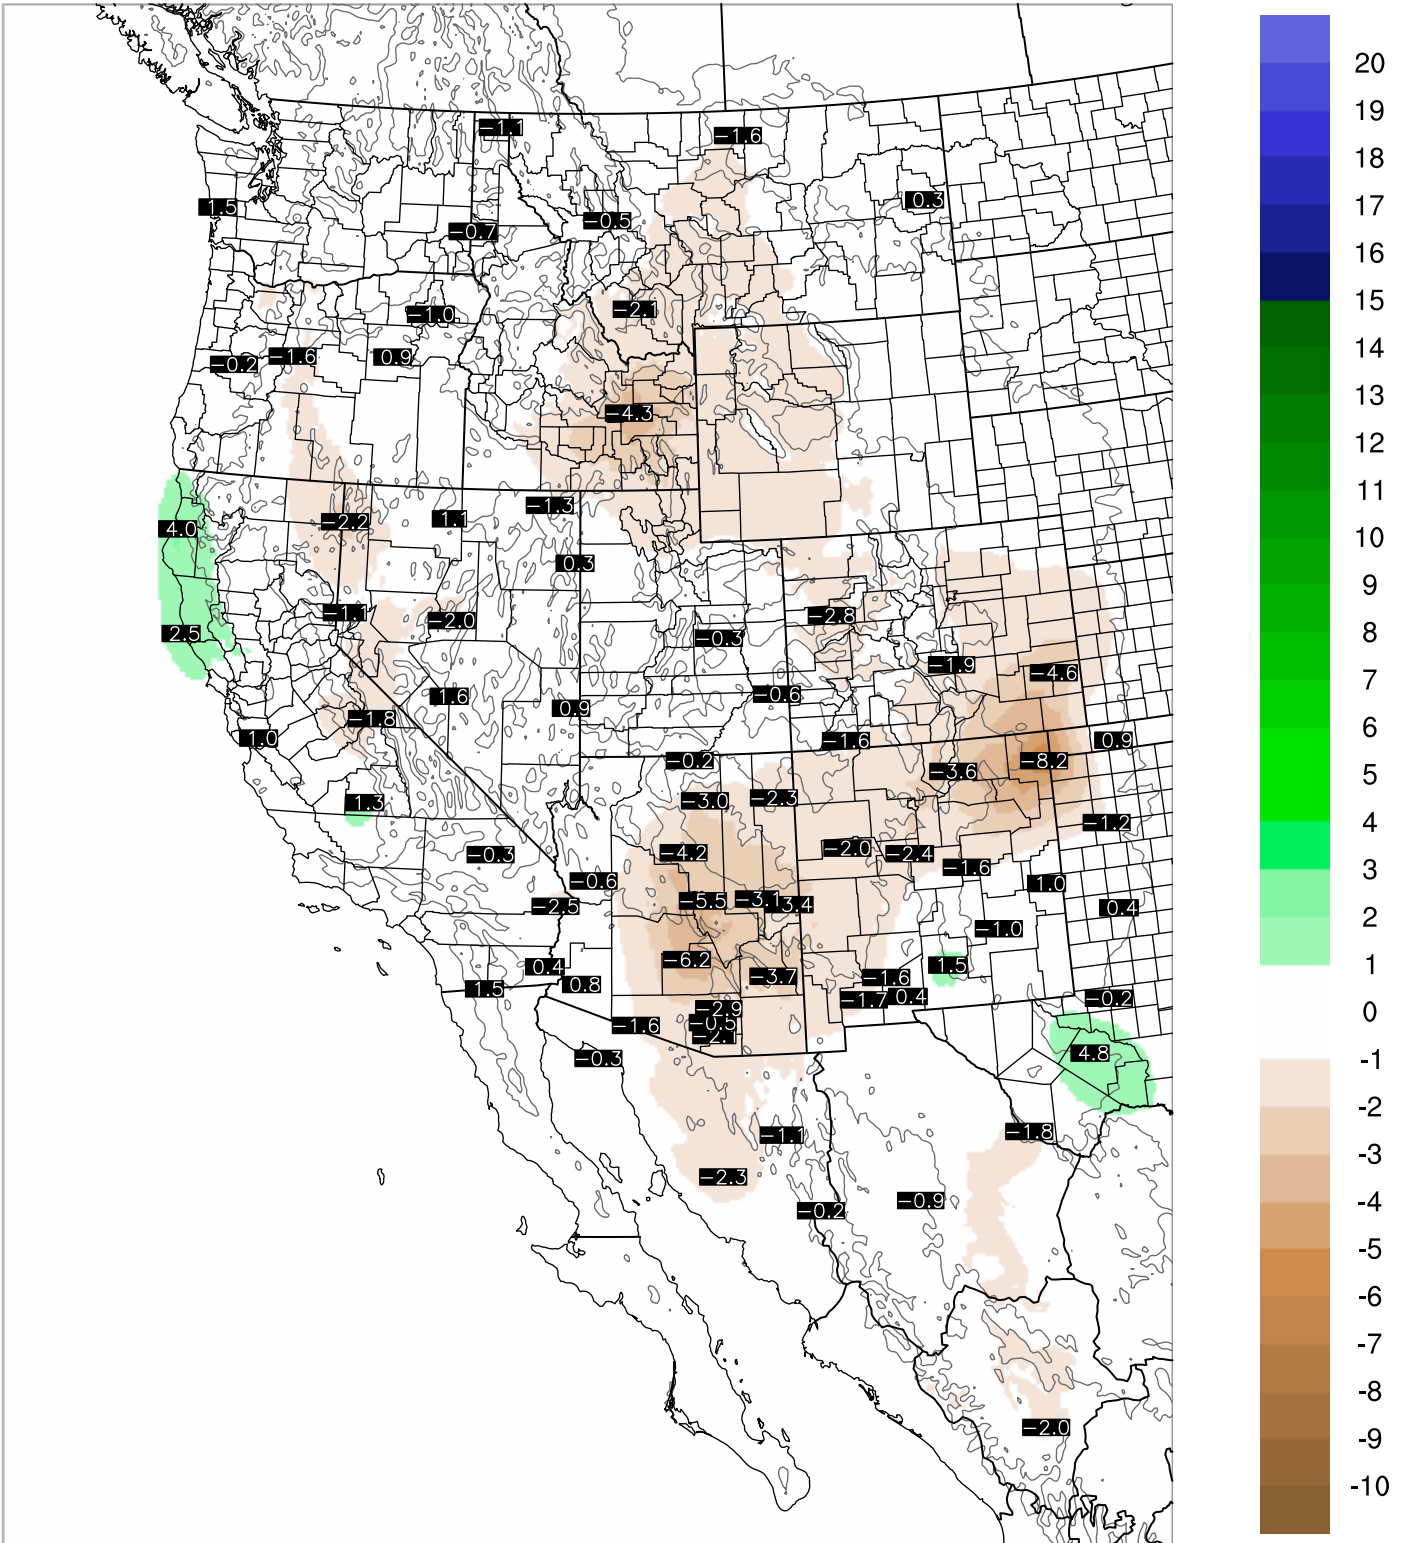

# Corrected PWV 28 Aug 2020 11:45 UTC

# PWV Error(mm) Obs-Init

Corrected PWV 28 Aug 2020 11:45 UTC

PWV Error(mm) Obs-Init