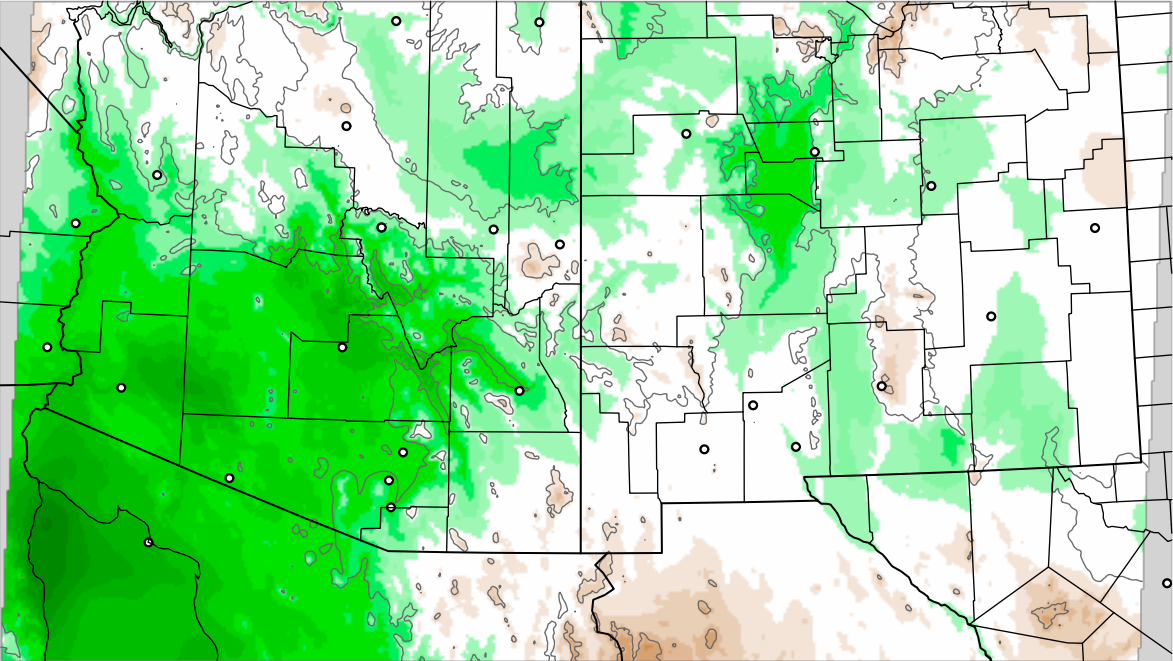

# PWV Error(mm) Obs-Init

Corrected PWV 27 Aug 2020 11:45 UTC

PWV Error(mm) Obs-Init