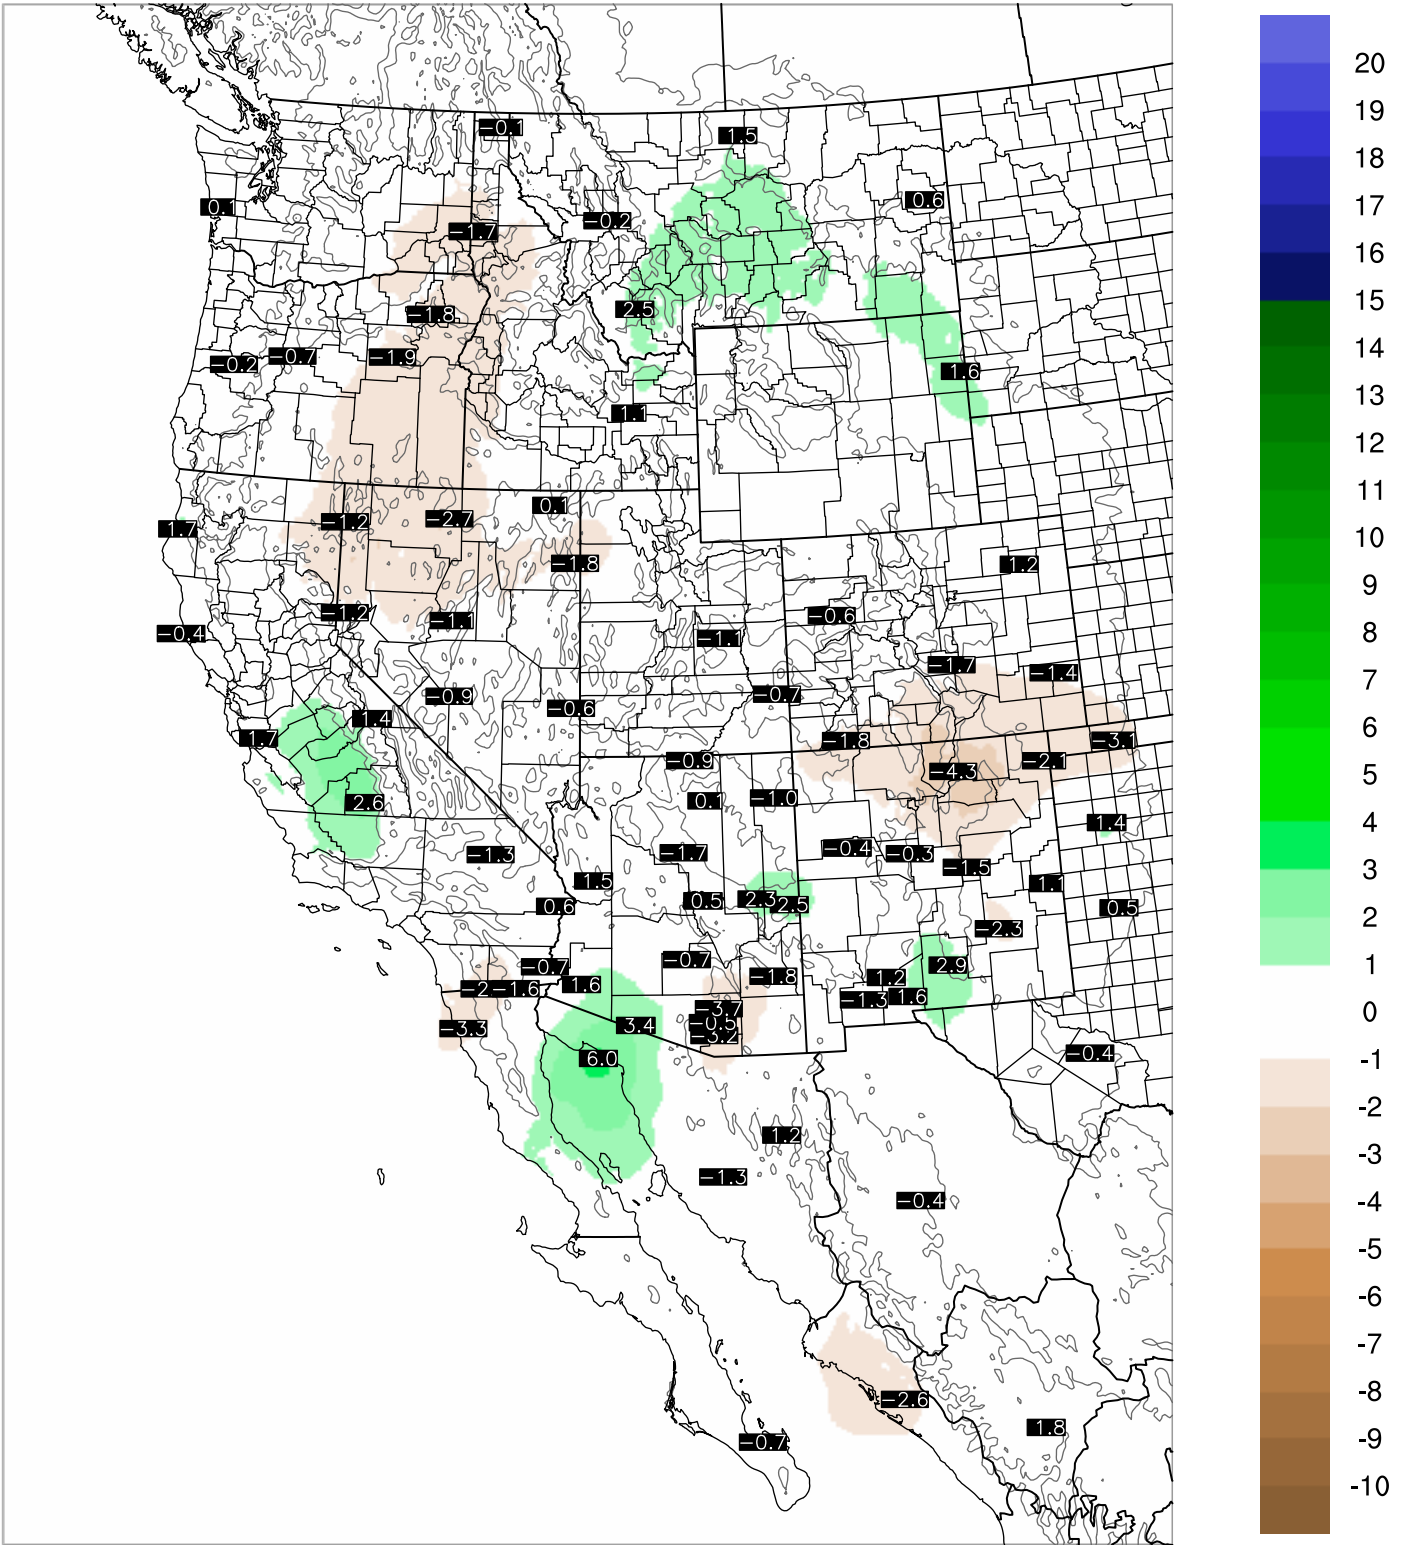

# Corrected PWV 27 Aug 2020 11:45 UTC

# PWV Error(mm) Obs-Init

Corrected PWV 27 Aug 2020 11:45 UTC

PWV Error(mm) Obs-Init