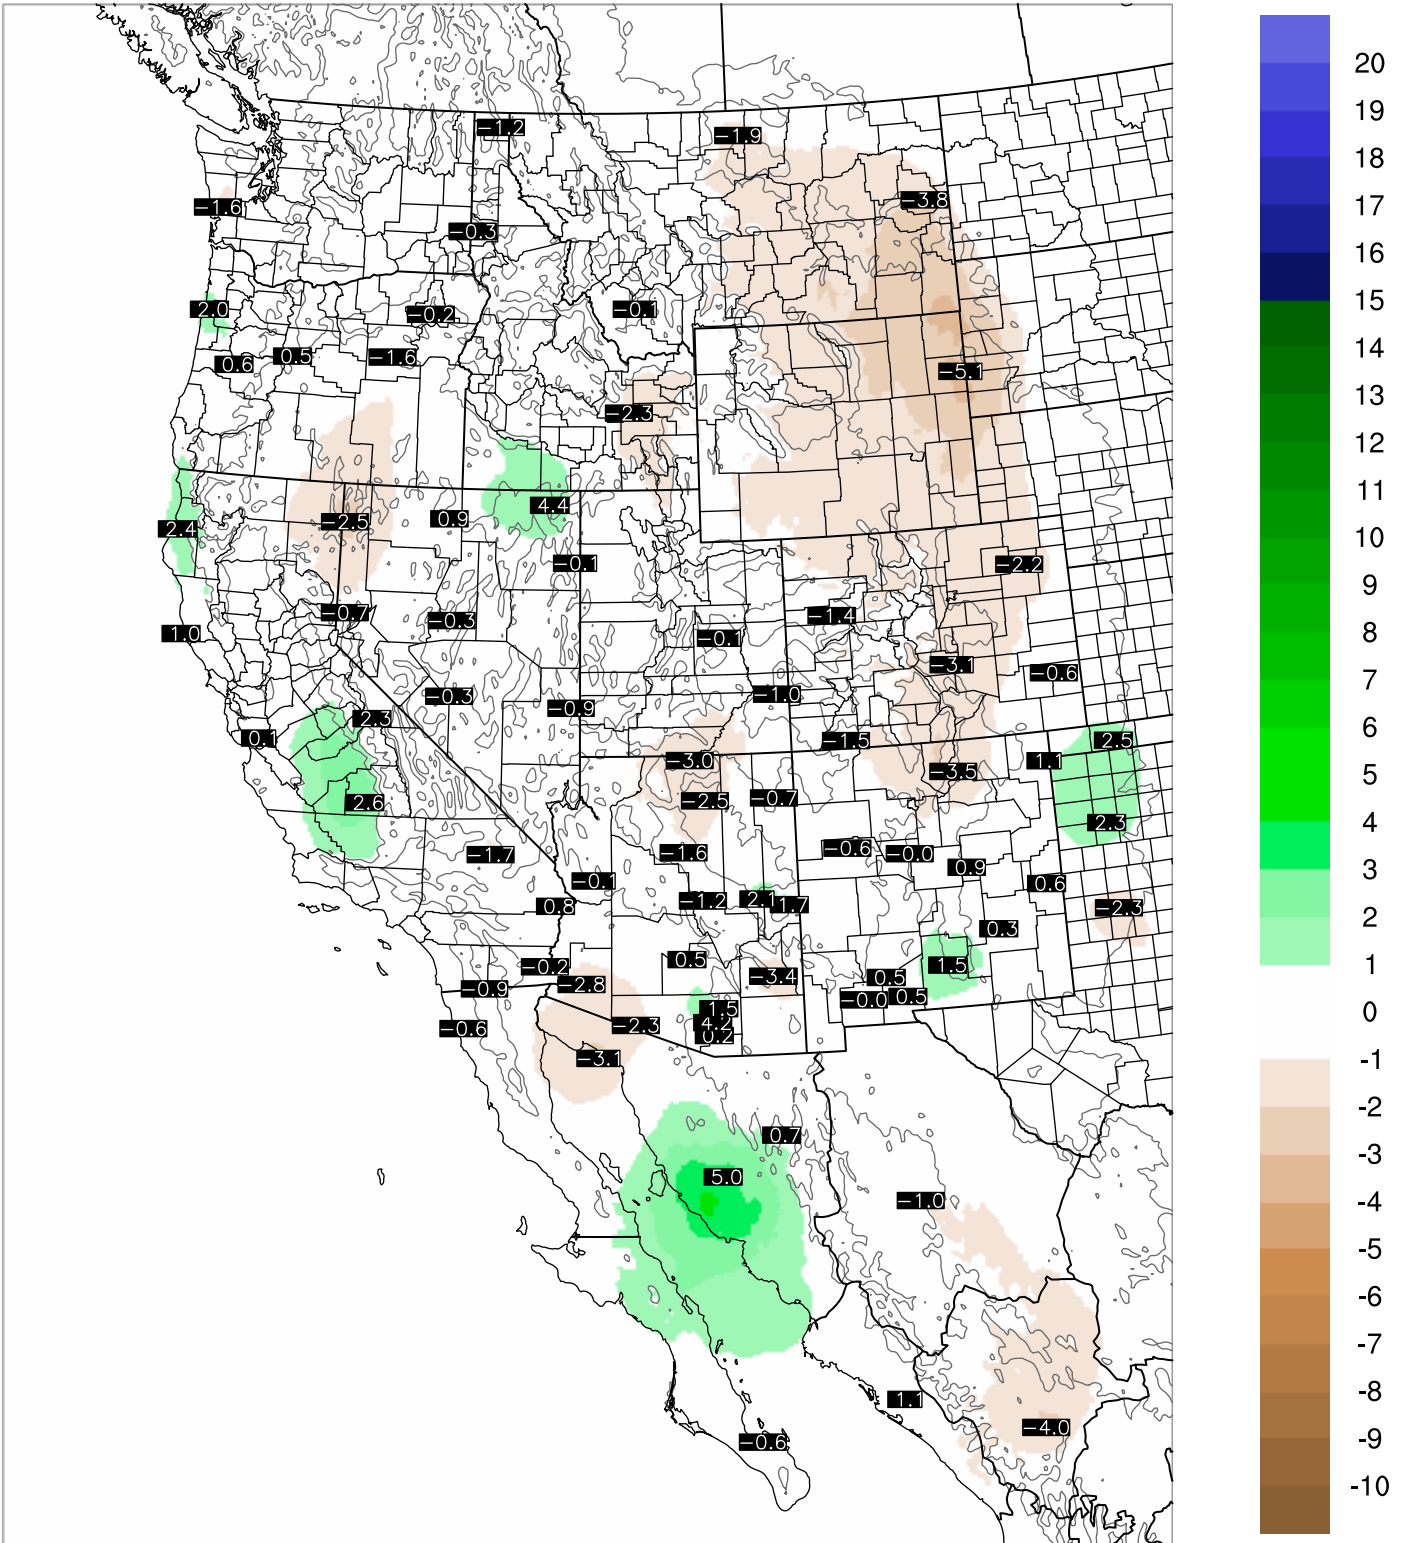

Corrected PWV 26 Aug 2020 11:45 UTC

PWV Error(mm) Obs-Init

Corrected PWV 26 Aug 2020 11:45 UTC

PWV Error(mm) Obs-Init