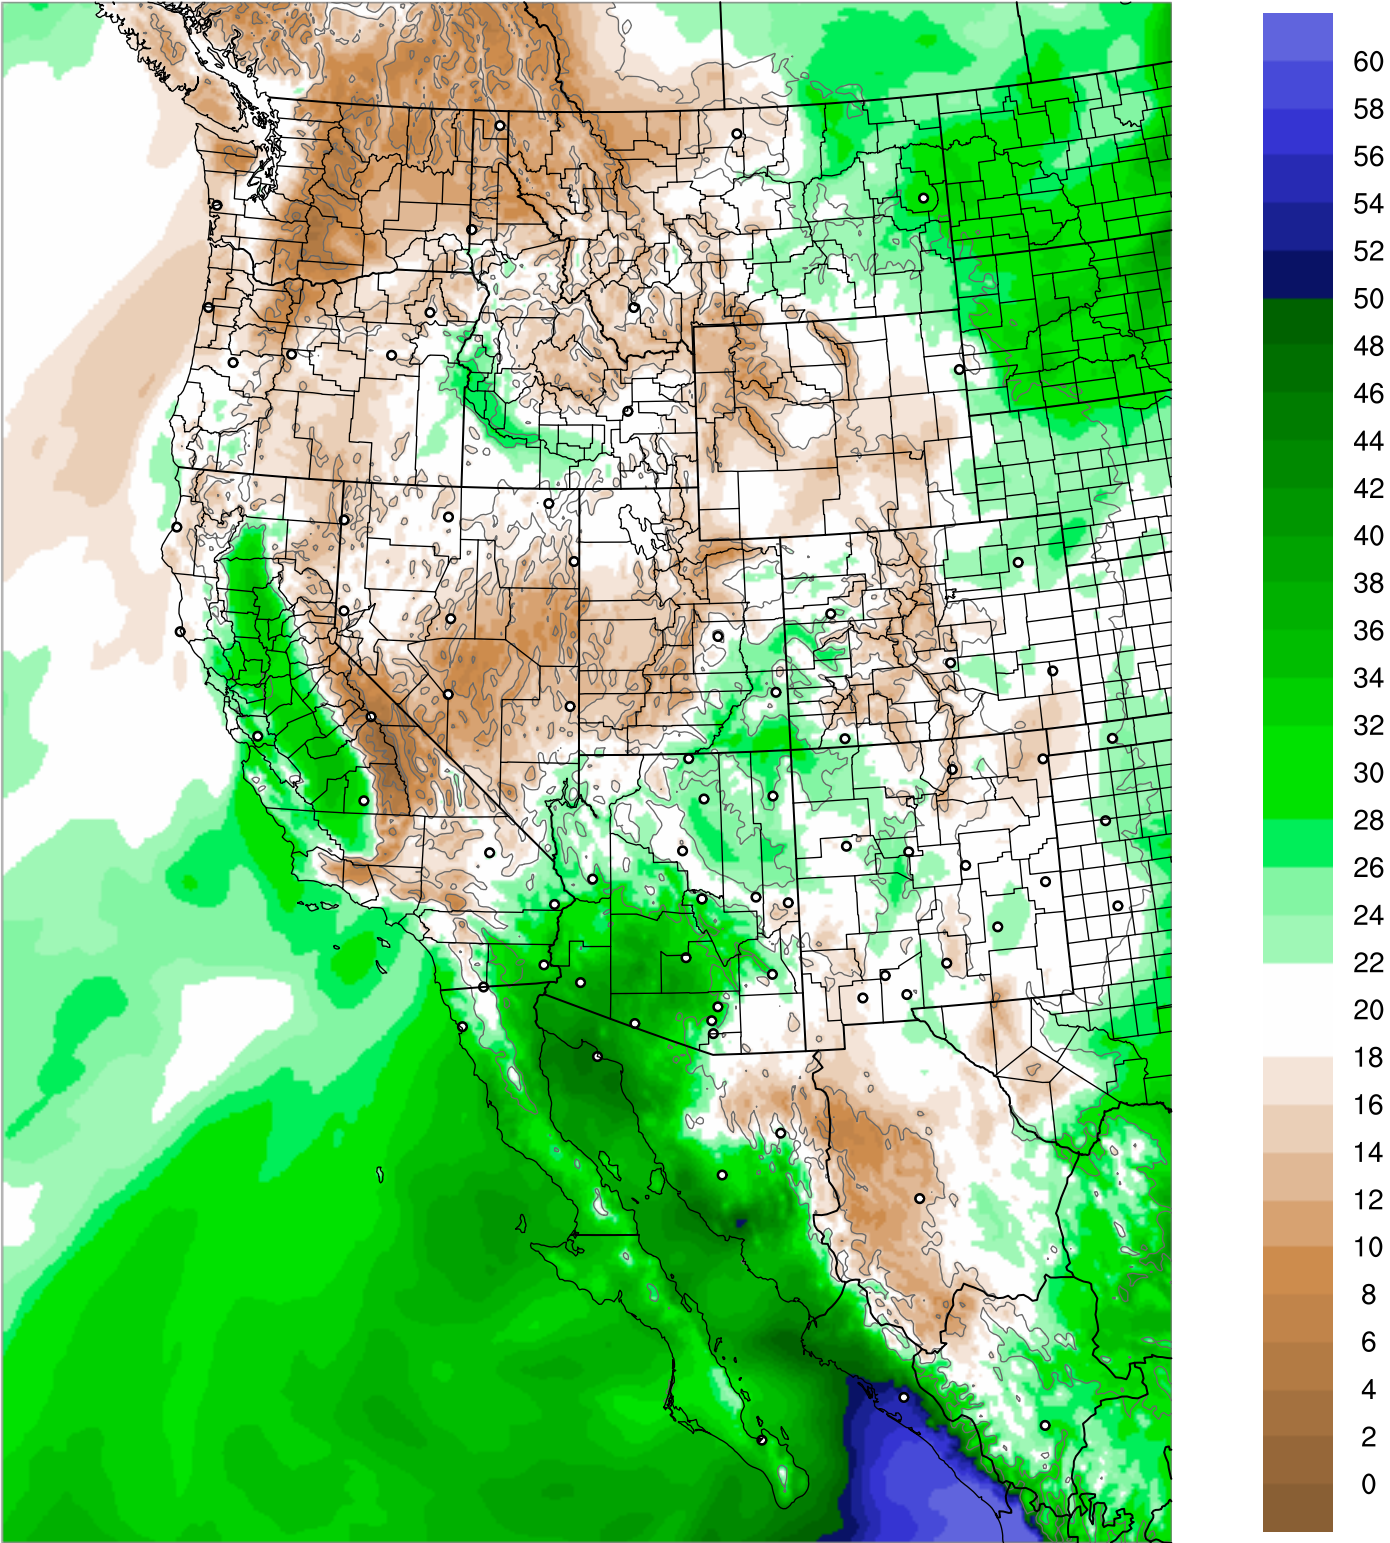

Corrected PWV 26 Aug 2020 11:45 UTC

PWV Error(mm) Obs-Init

Corrected PWV 26 Aug 2020 11:45 UTC

PWV Error(mm) Obs-Init