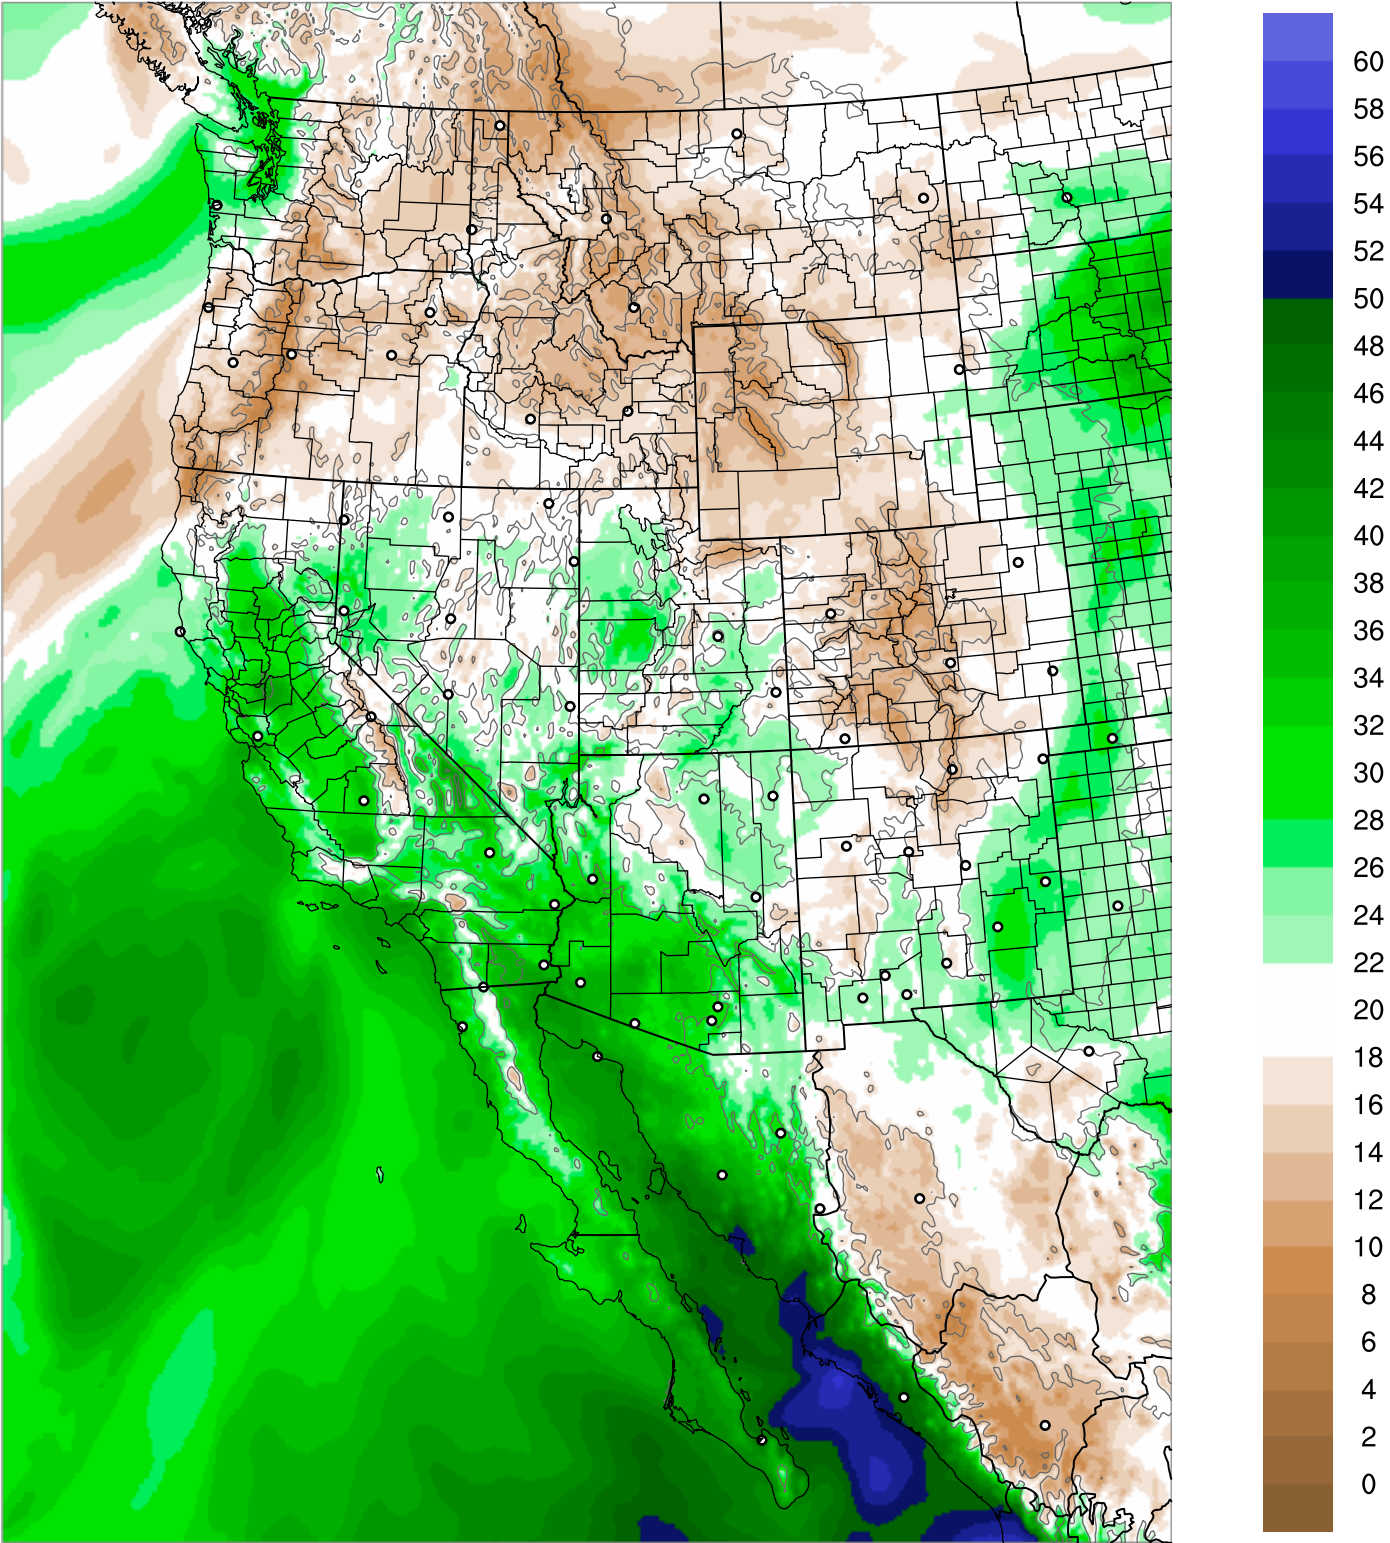

# Corrected PWV 24 Aug 2020 11:45 UTC

Corrected PWV 24 Aug 2020 11:45 UTC

PWV Error(mm) Obs-Init