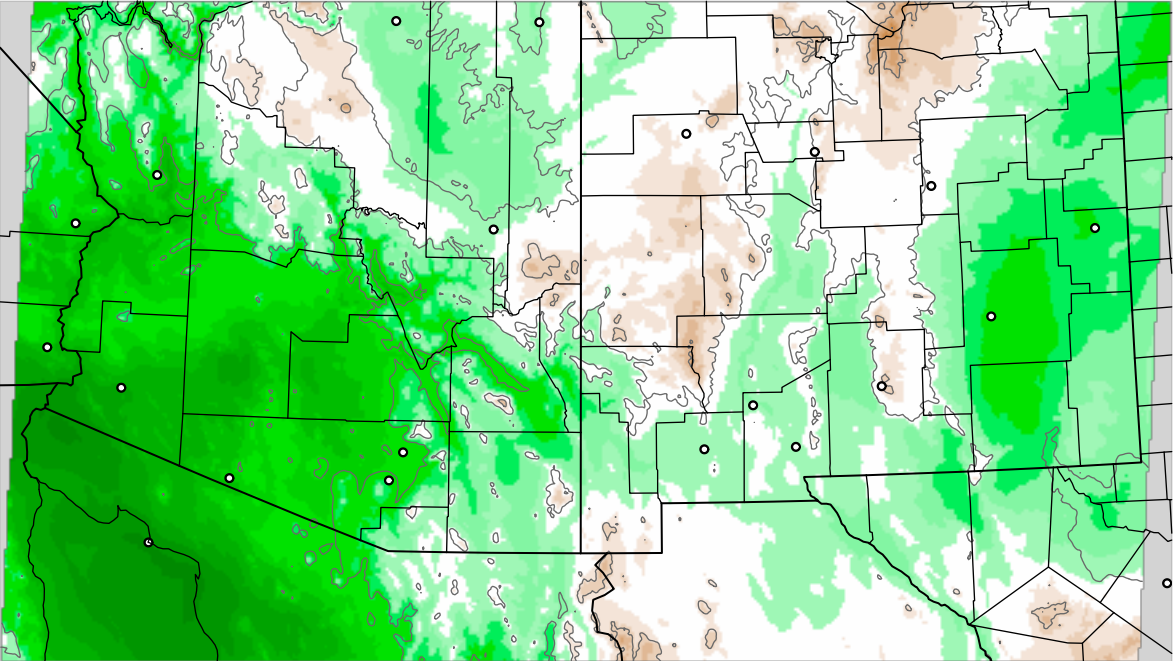

# Corrected PWV 24 Aug 2020 11:45 UTC

Corrected PWV 24 Aug 2020 11:45 UTC

PWV Error(mm) Obs-Init