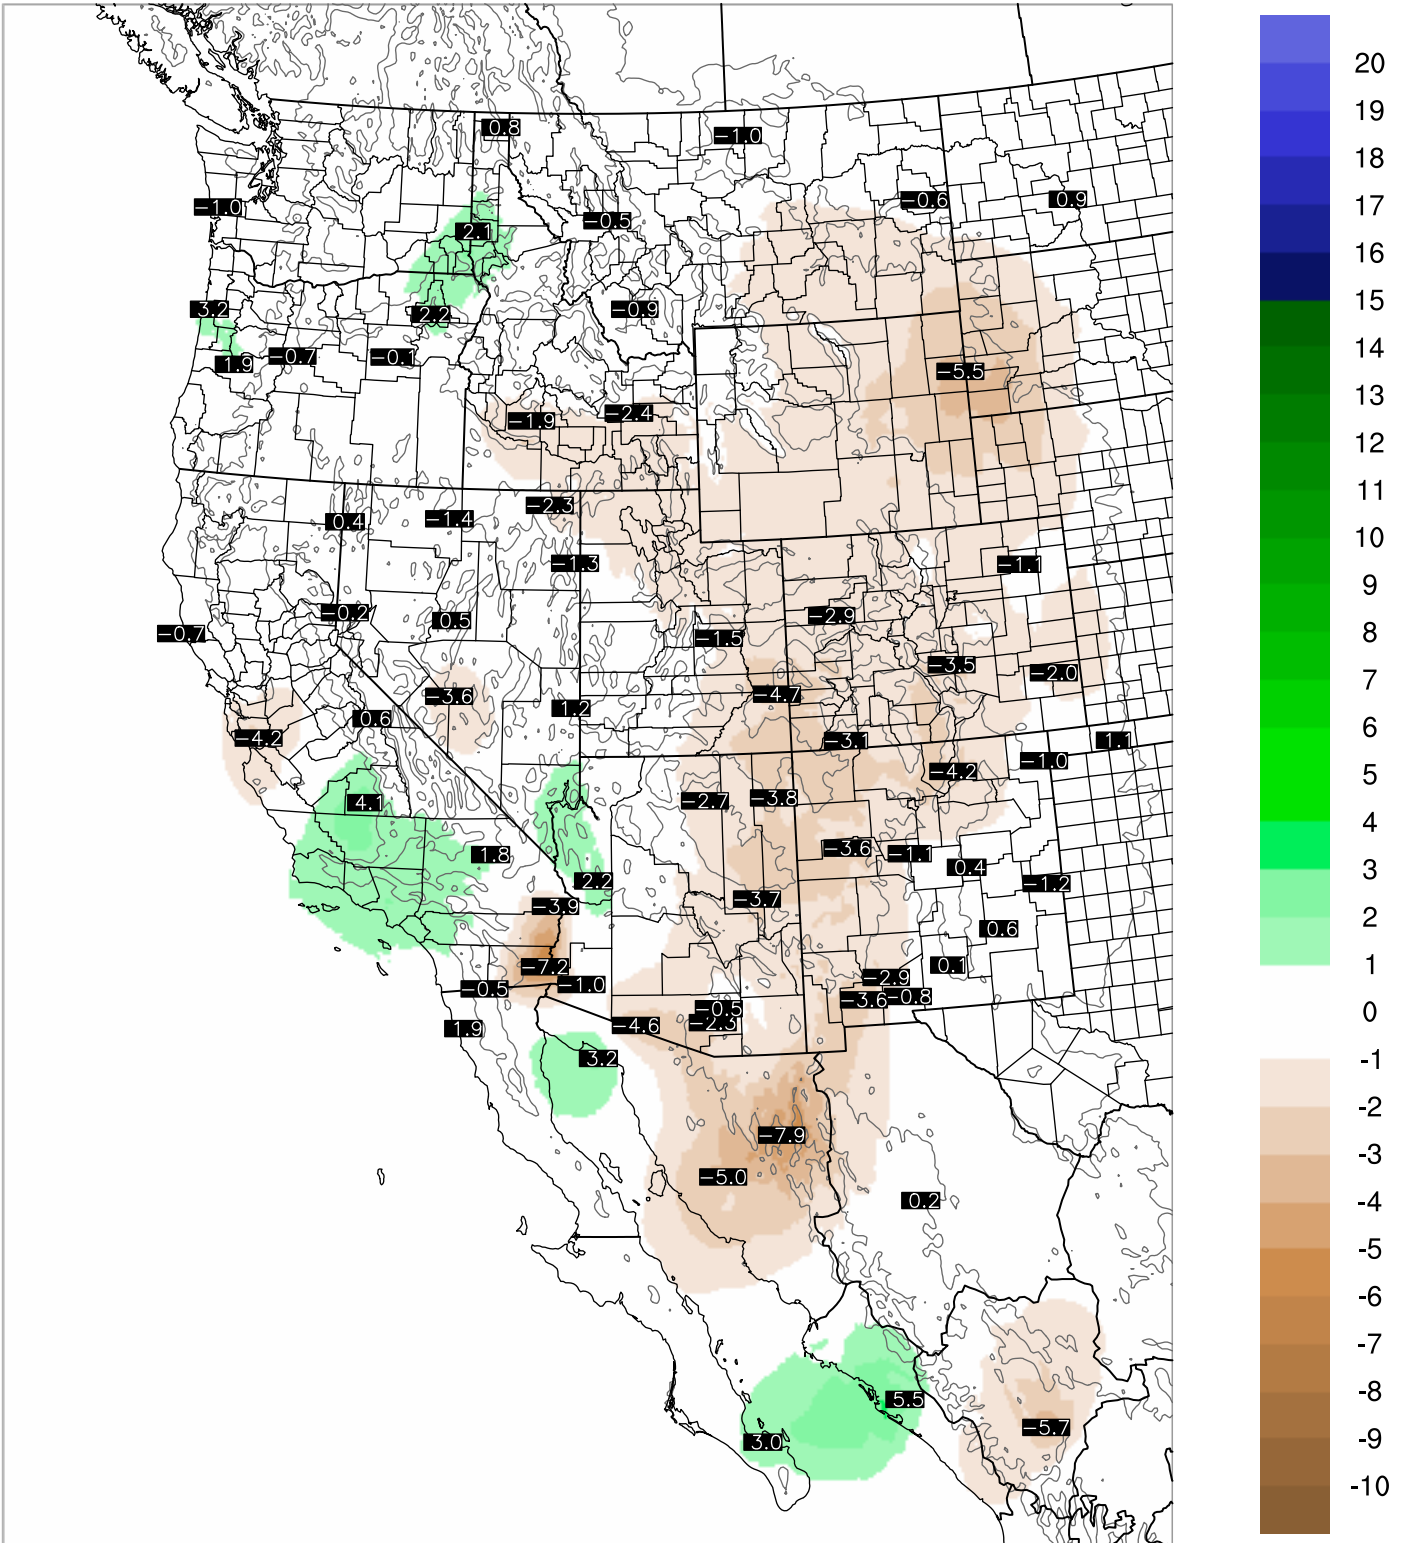

# PWV Error(mm) Obs-Init

Corrected PWV 23 Aug 2020 11:45 UTC

PWV Error(mm) Obs-Init