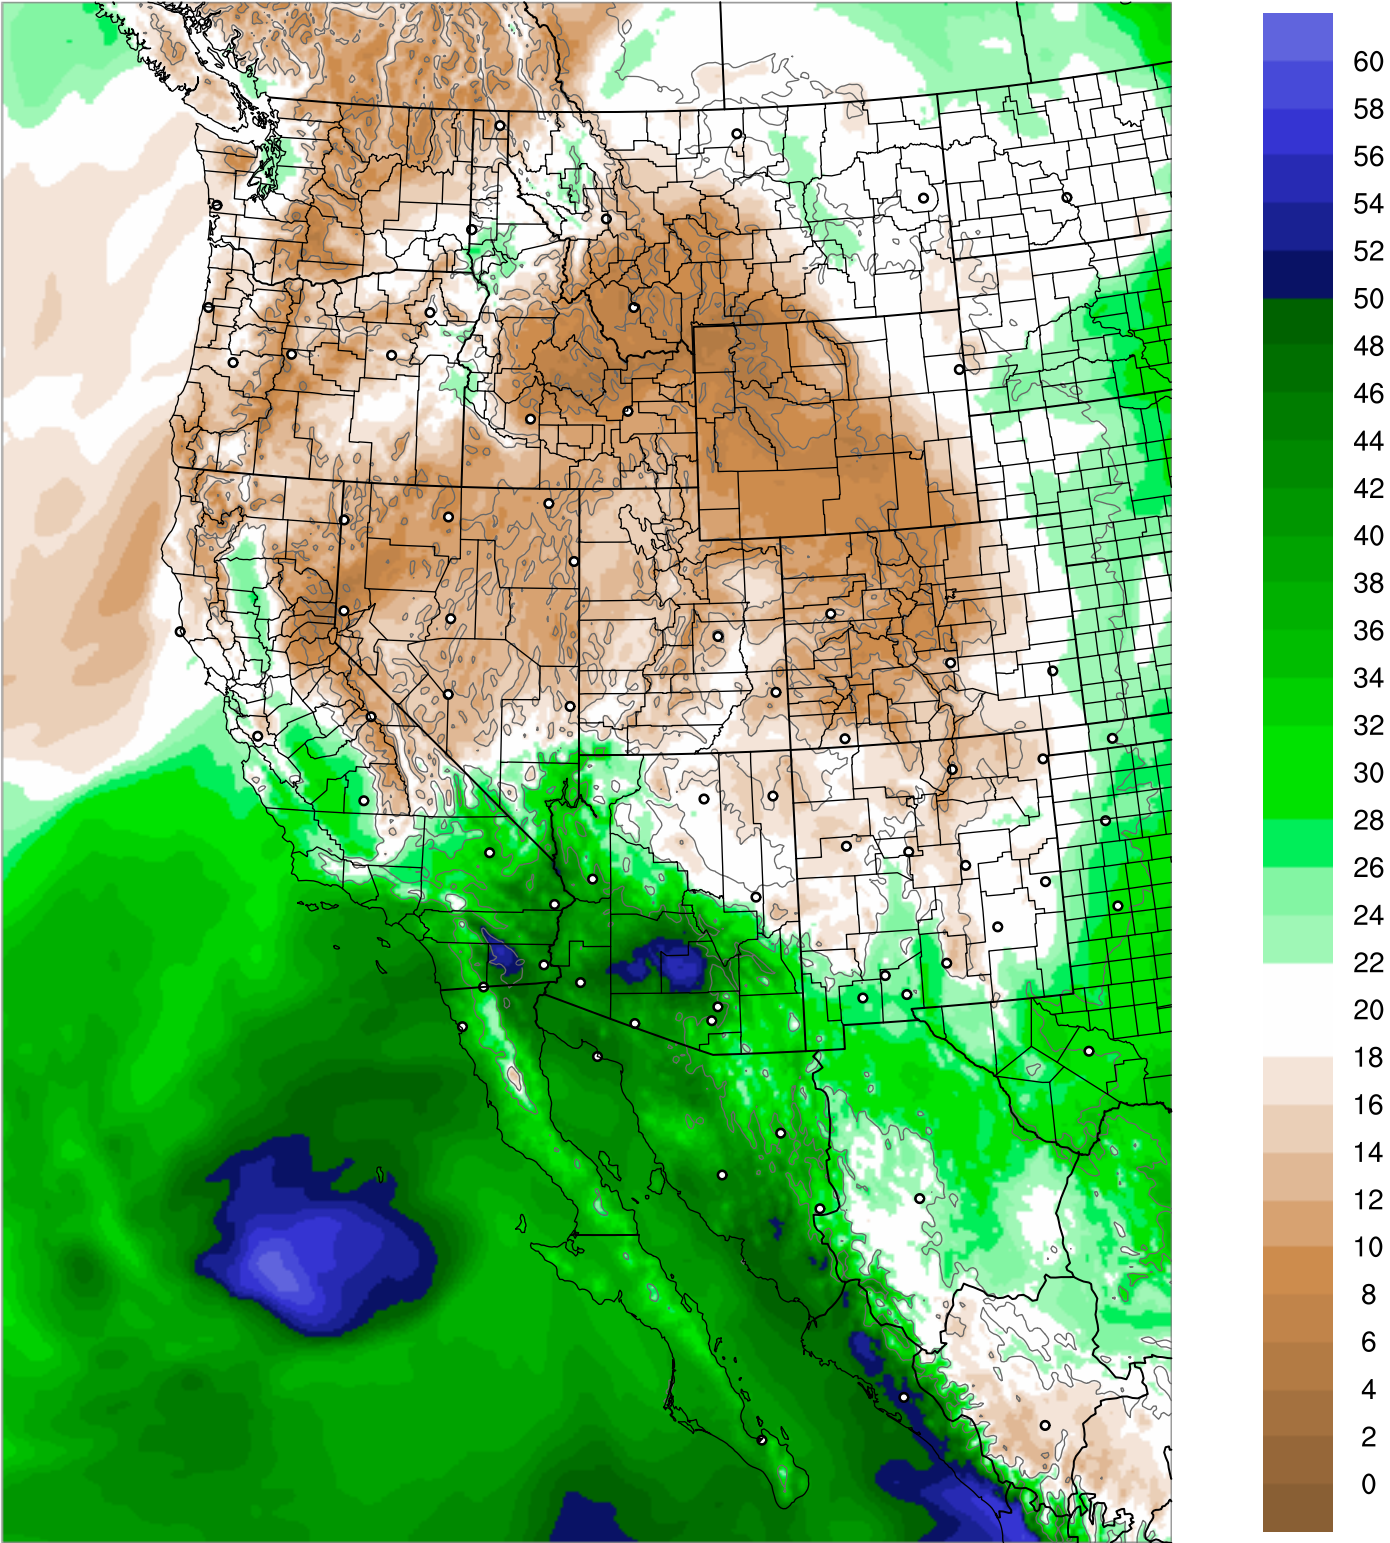

Corrected PWV 22 Aug 2020 11:45 UTC

PWV Error(mm) Obs-Init

Corrected PWV 22 Aug 2020 11:45 UTC

PWV Error(mm) Obs-Init