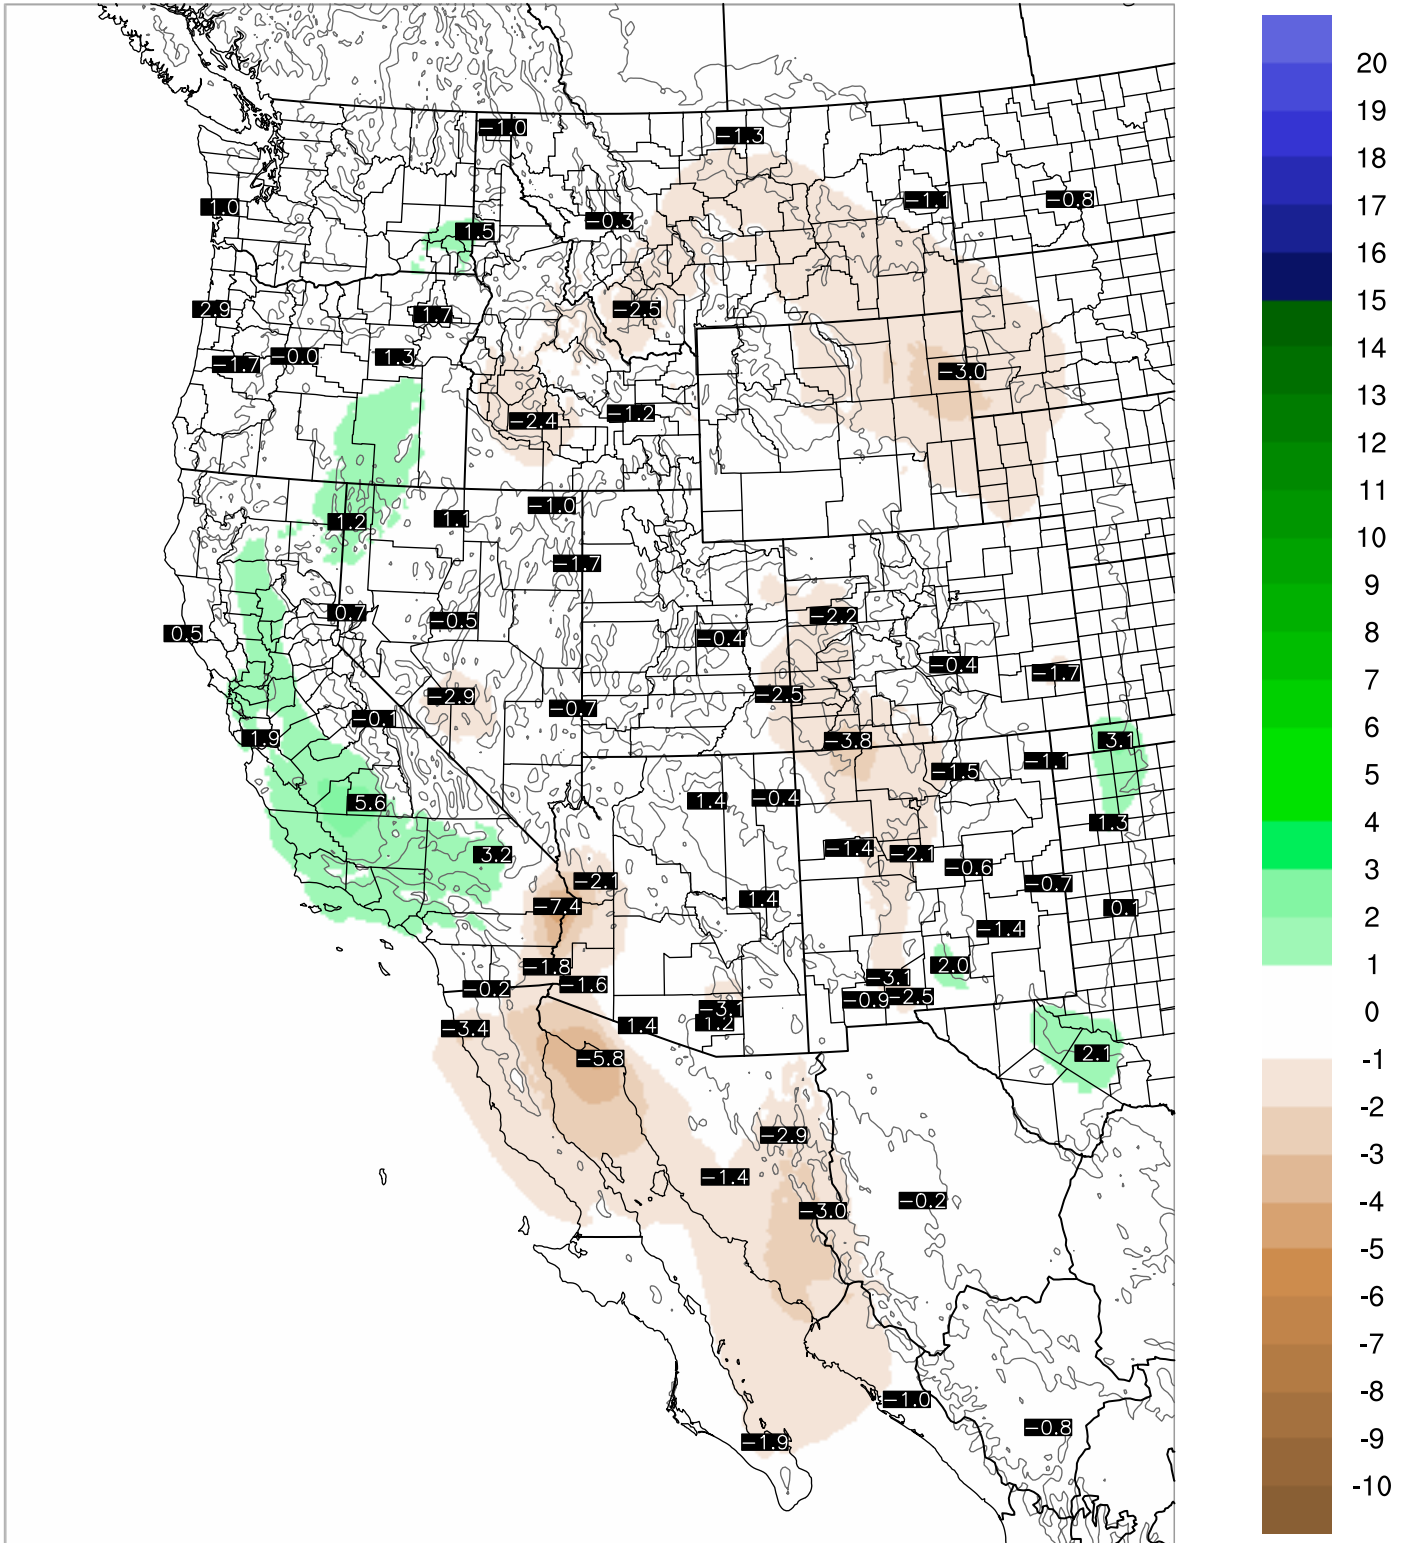

Corrected PWV 22 Aug 2020 11:45 UTC

PWV Error(mm) Obs-Init

Corrected PWV 22 Aug 2020 11:45 UTC

PWV Error(mm) Obs-Init