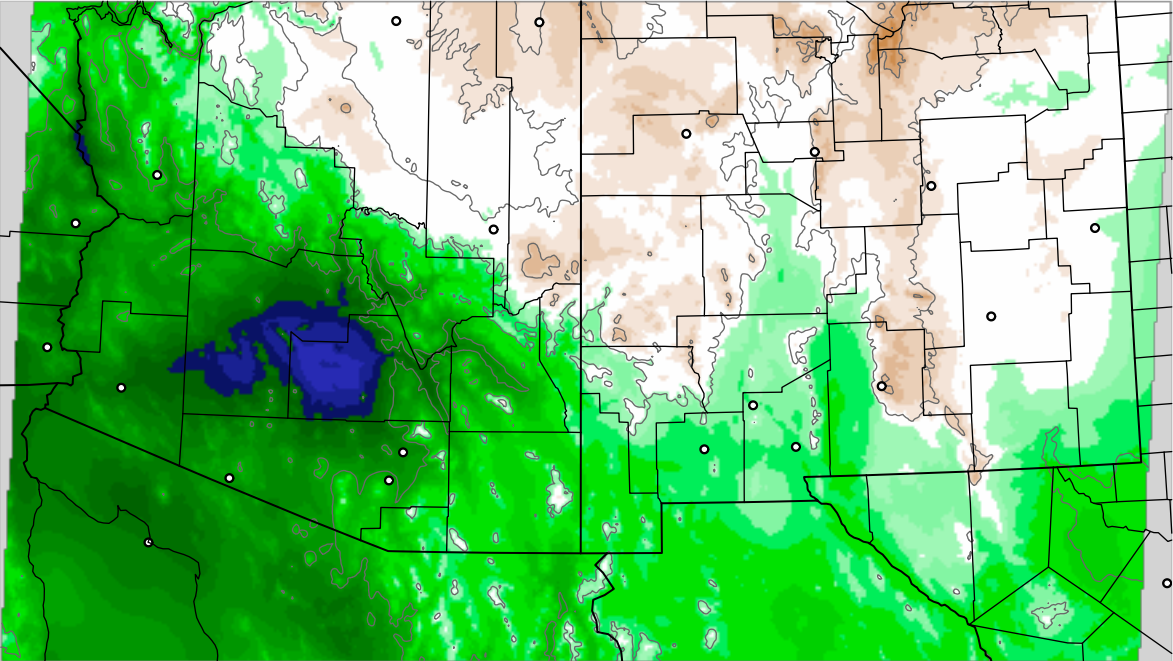

Corrected PWV 22 Aug 2020 11:45 UTC

PWV Error(mm) Obs-Init

Corrected PWV 22 Aug 2020 11:45 UTC

PWV Error(mm) Obs-Init