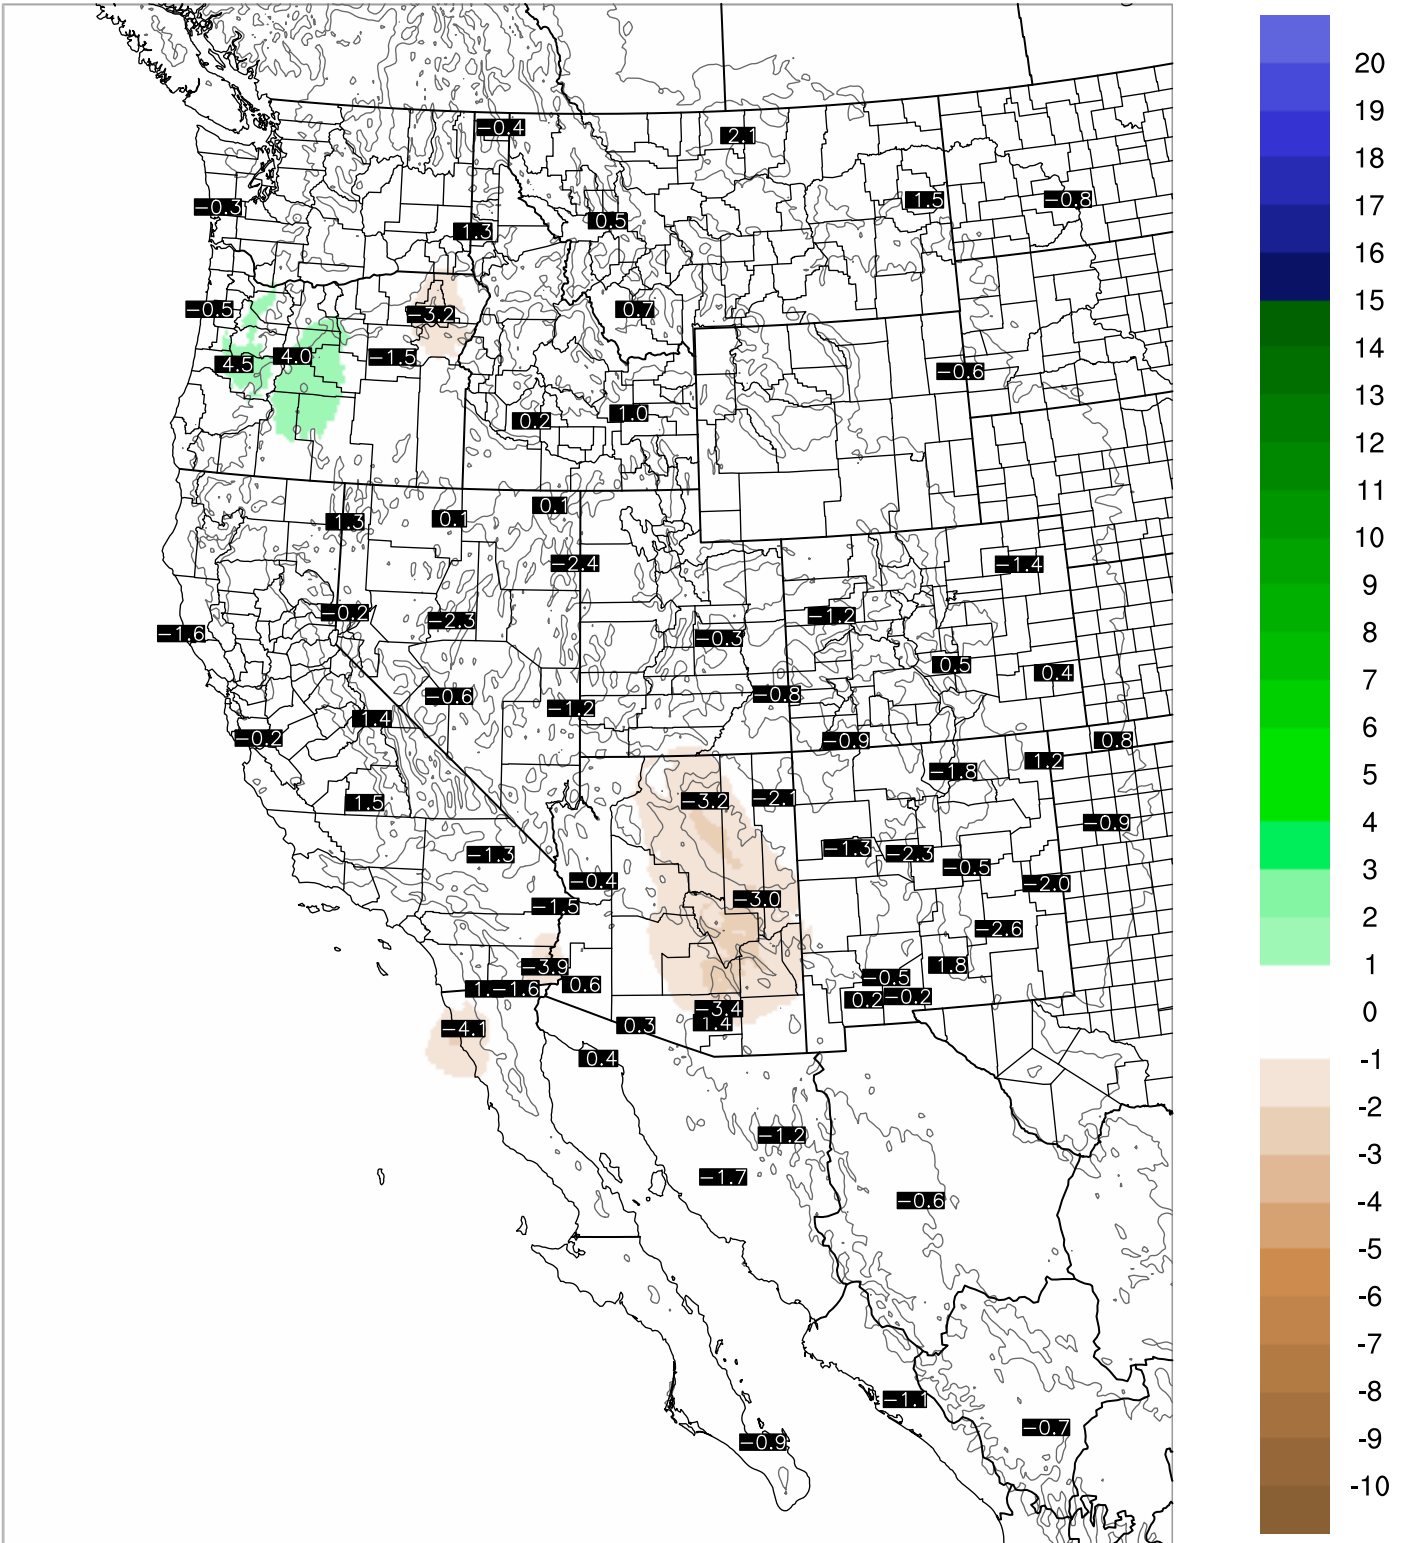

Corrected PWV 19 Aug 2020 11:45 UTC

PWV Error(mm) Obs-Init

Corrected PWV 19 Aug 2020 11:45 UTC

PWV Error(mm) Obs-Init