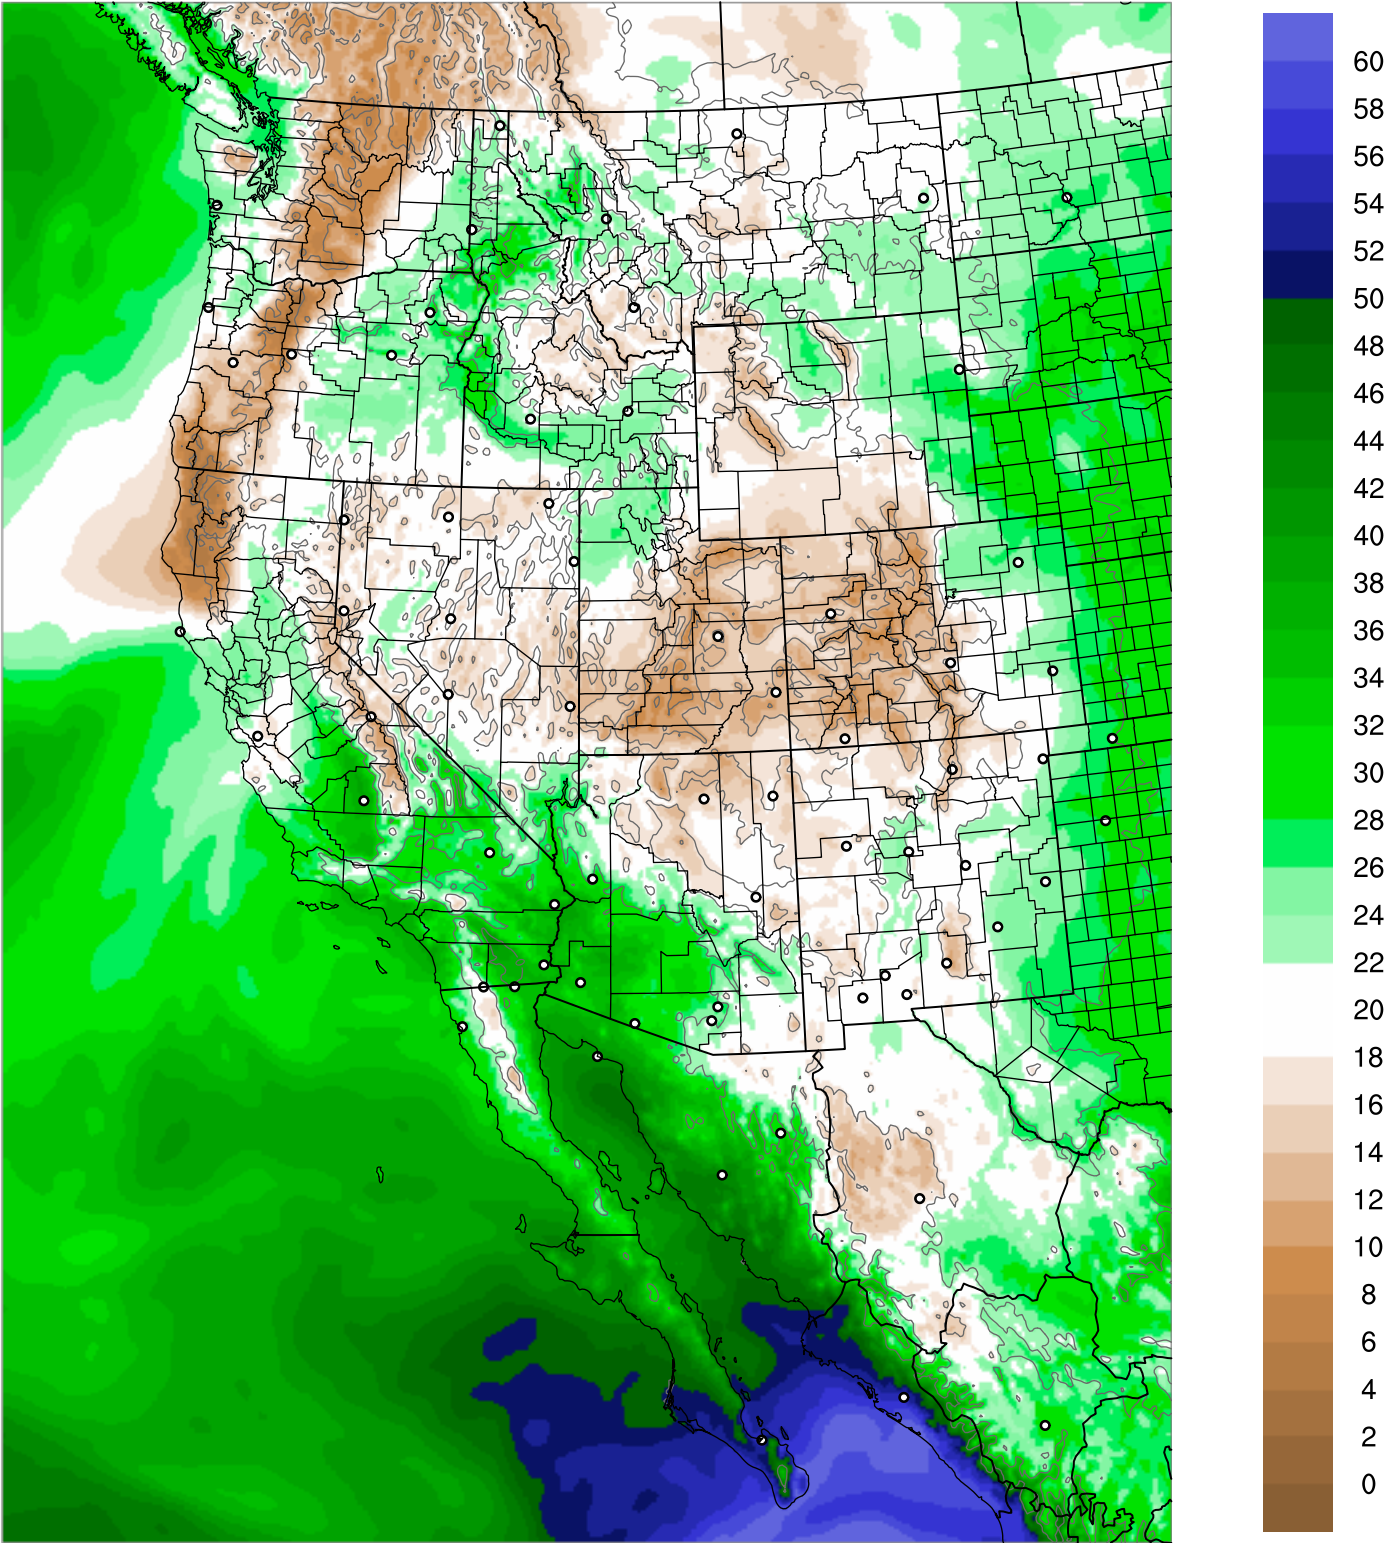

Corrected PWV 19 Aug 2020 11:45 UTC

PWV Error(mm) Obs-Init

Corrected PWV 19 Aug 2020 11:45 UTC

PWV Error(mm) Obs-Init