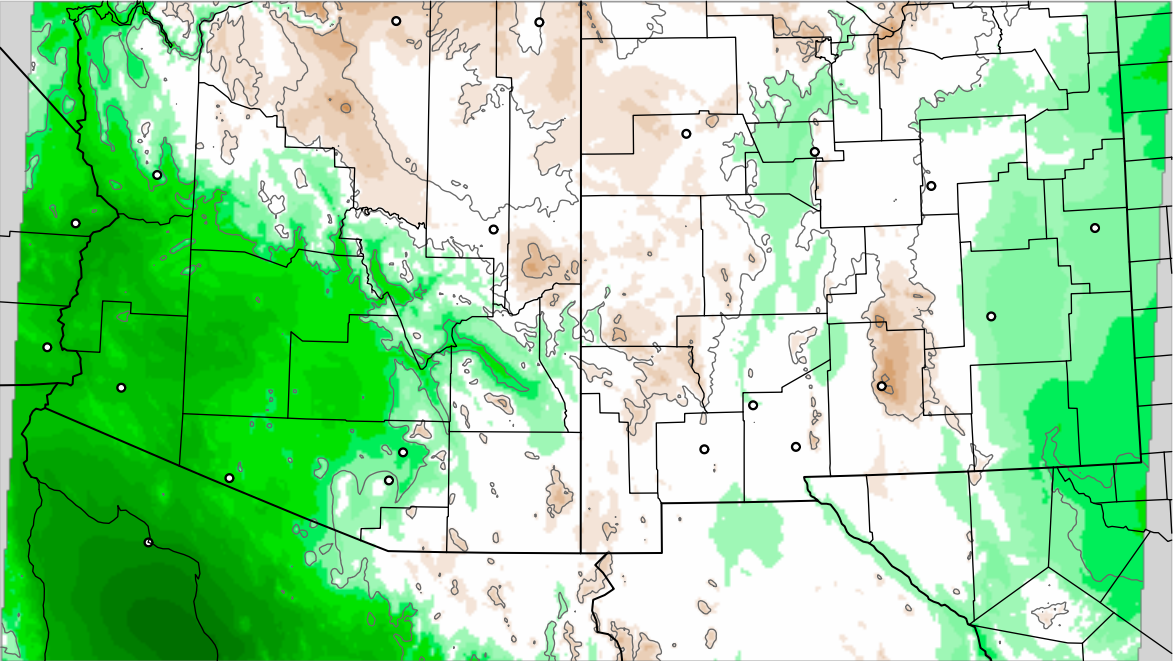

Corrected PWV 19 Aug 2020 11:45 UTC

PWV Error(mm) Obs-Init

Corrected PWV 19 Aug 2020 11:45 UTC

PWV Error(mm) Obs-Init