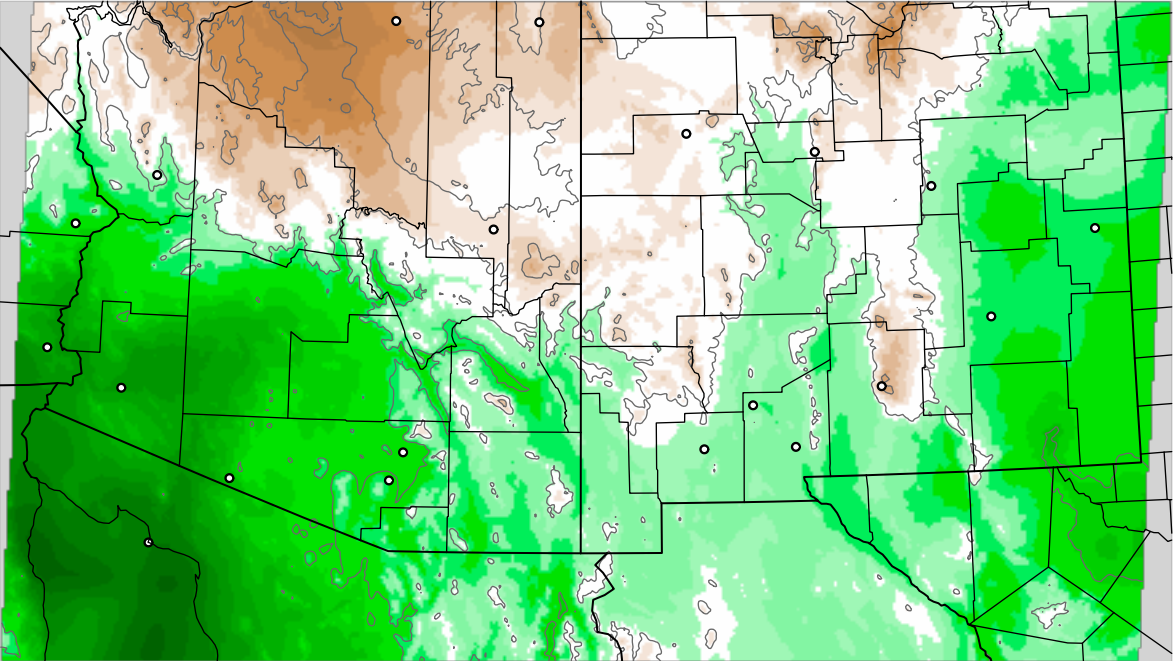

Corrected PWV 17 Aug 2020 11:45 UTC

PWV Error(mm) Obs-Init

Corrected PWV 17 Aug 2020 11:45 UTC

PWV Error(mm) Obs-Init