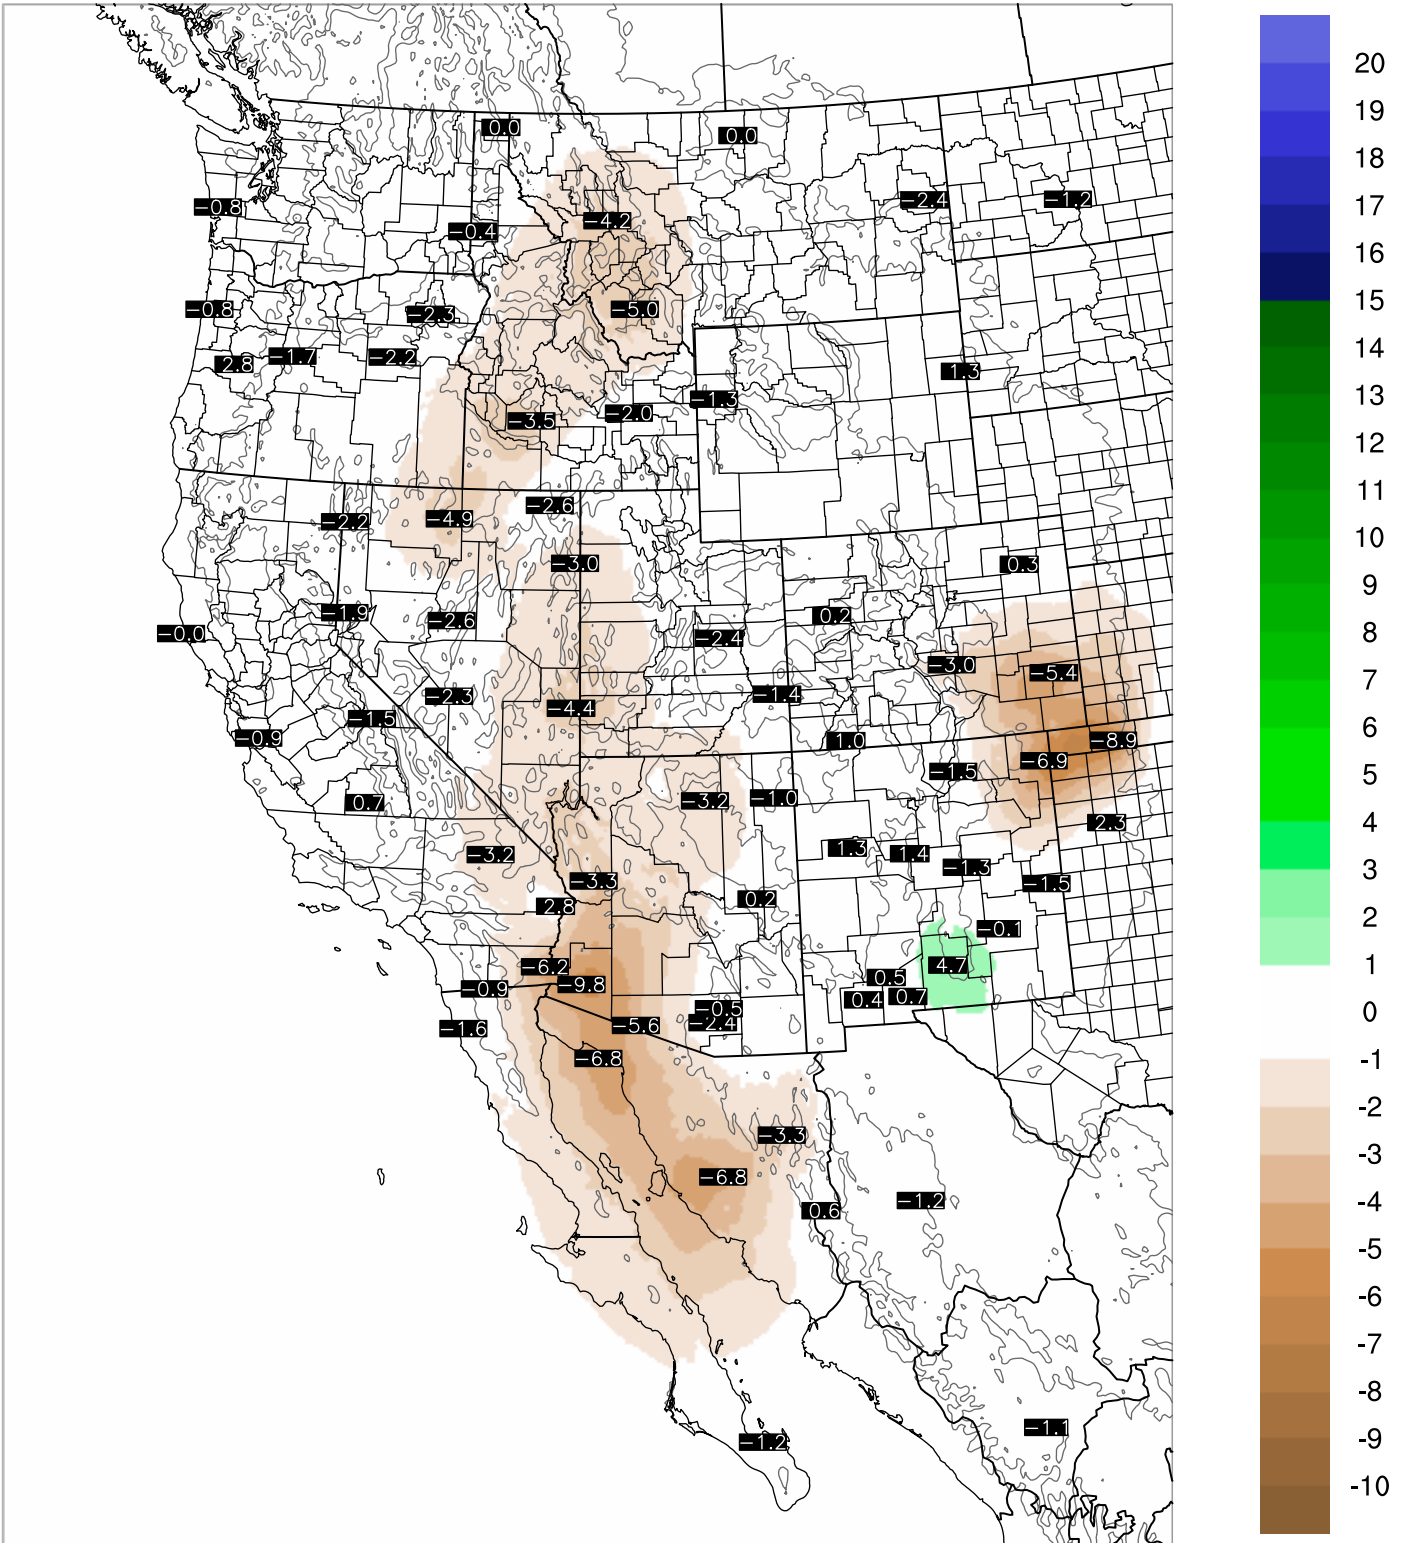

Corrected PWV 17 Aug 2020 11:45 UTC

PWV Error(mm) Obs-Init

Corrected PWV 17 Aug 2020 11:45 UTC

PWV Error(mm) Obs-Init