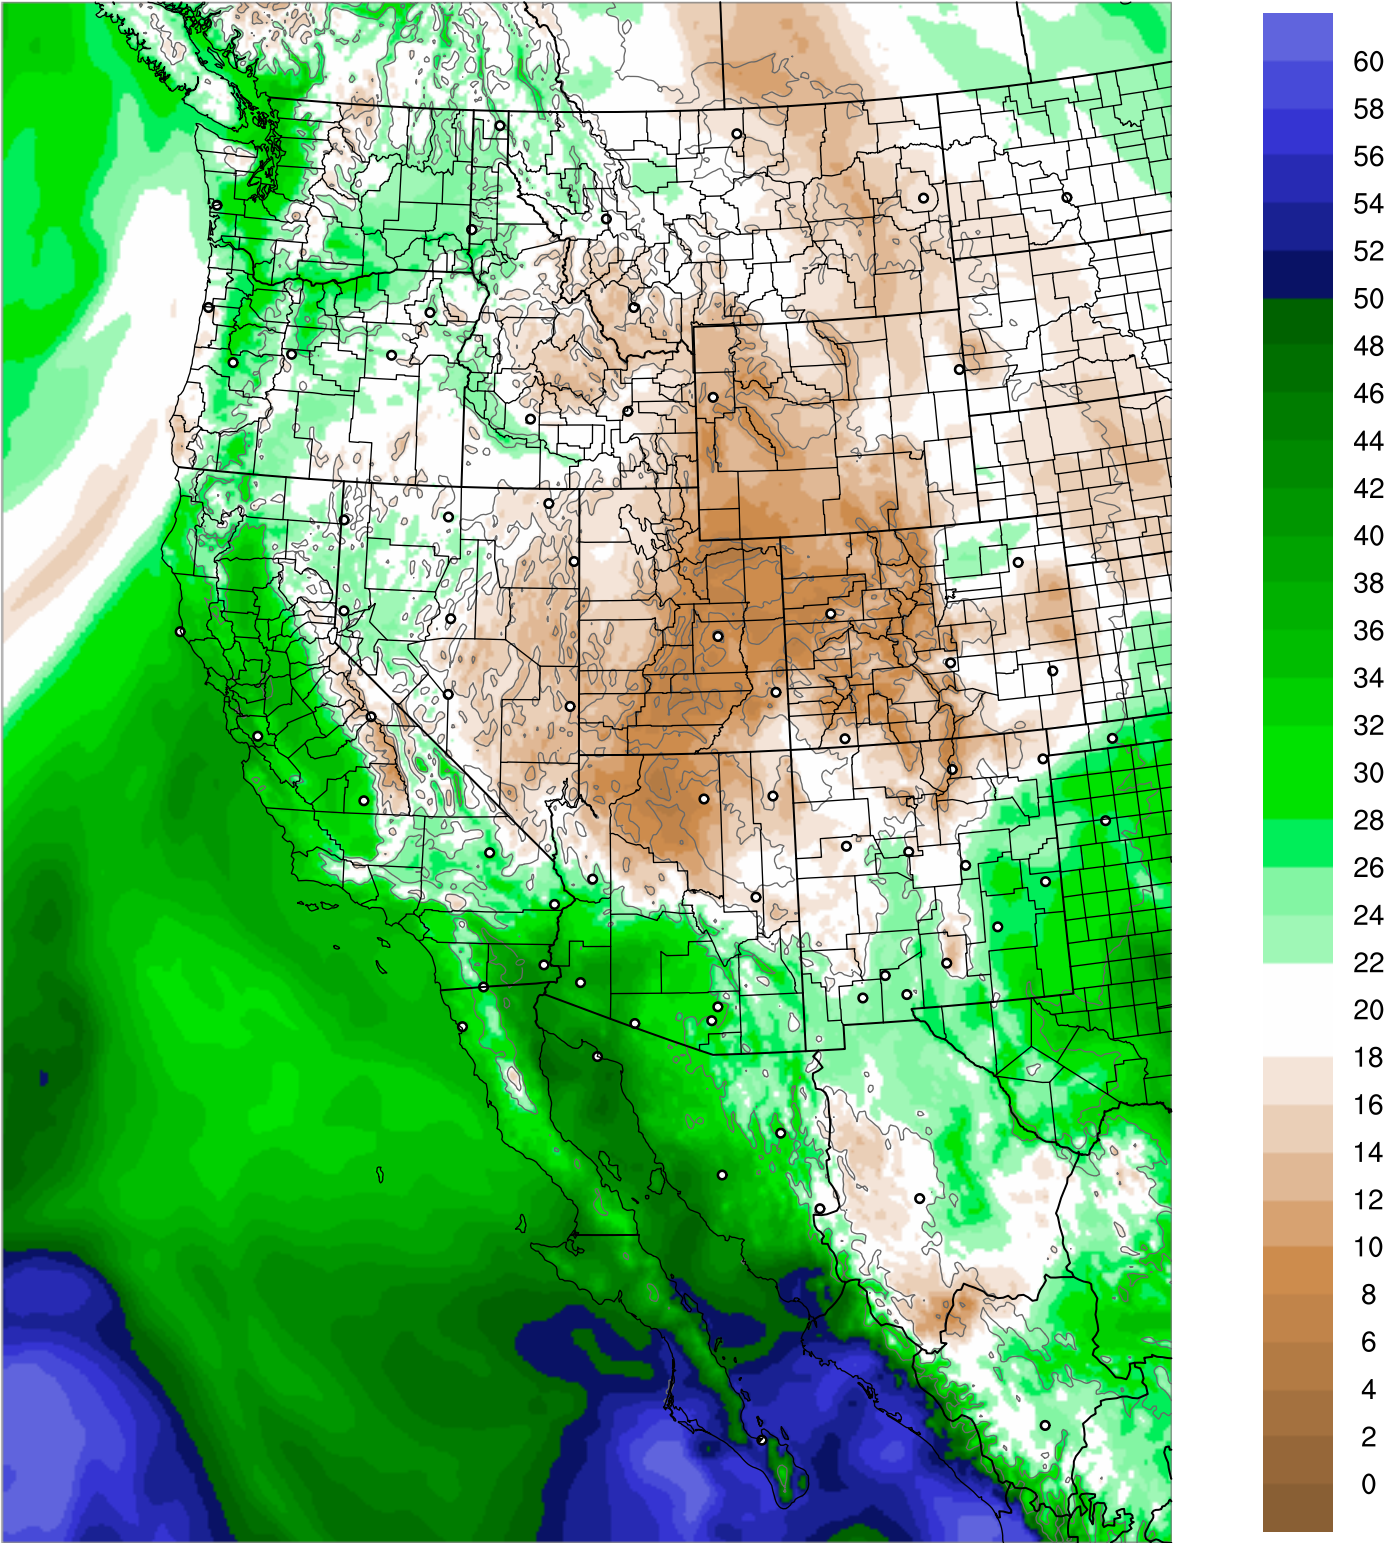

Corrected PWV 17 Aug 2020 11:45 UTC

PWV Error(mm) Obs-Init

Corrected PWV 17 Aug 2020 11:45 UTC

PWV Error(mm) Obs-Init