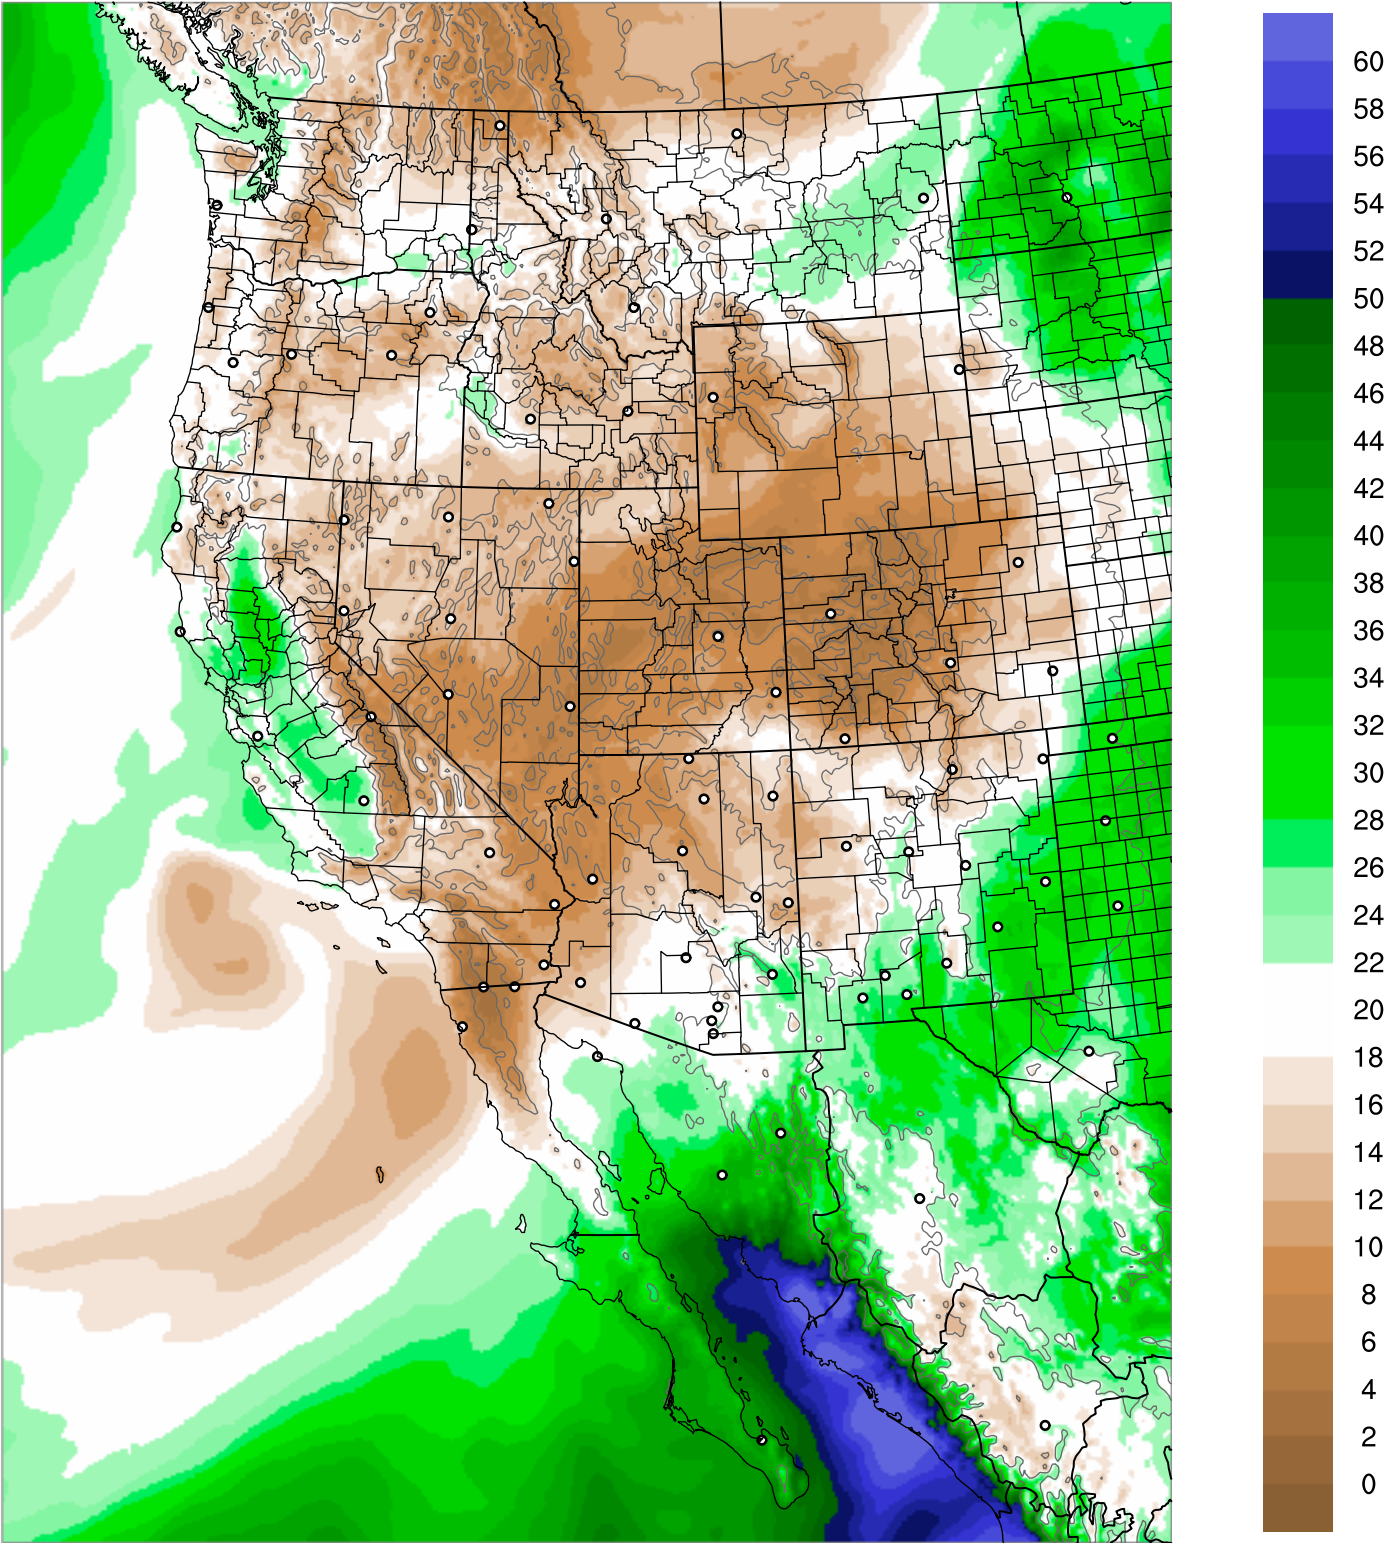

Corrected PWV 9 Aug 2020 11:45 UTC

PWV Error(mm) Obs-Init

Corrected PWV 9 Aug 2020 11:45 UTC

PWV Error(mm) Obs-Init