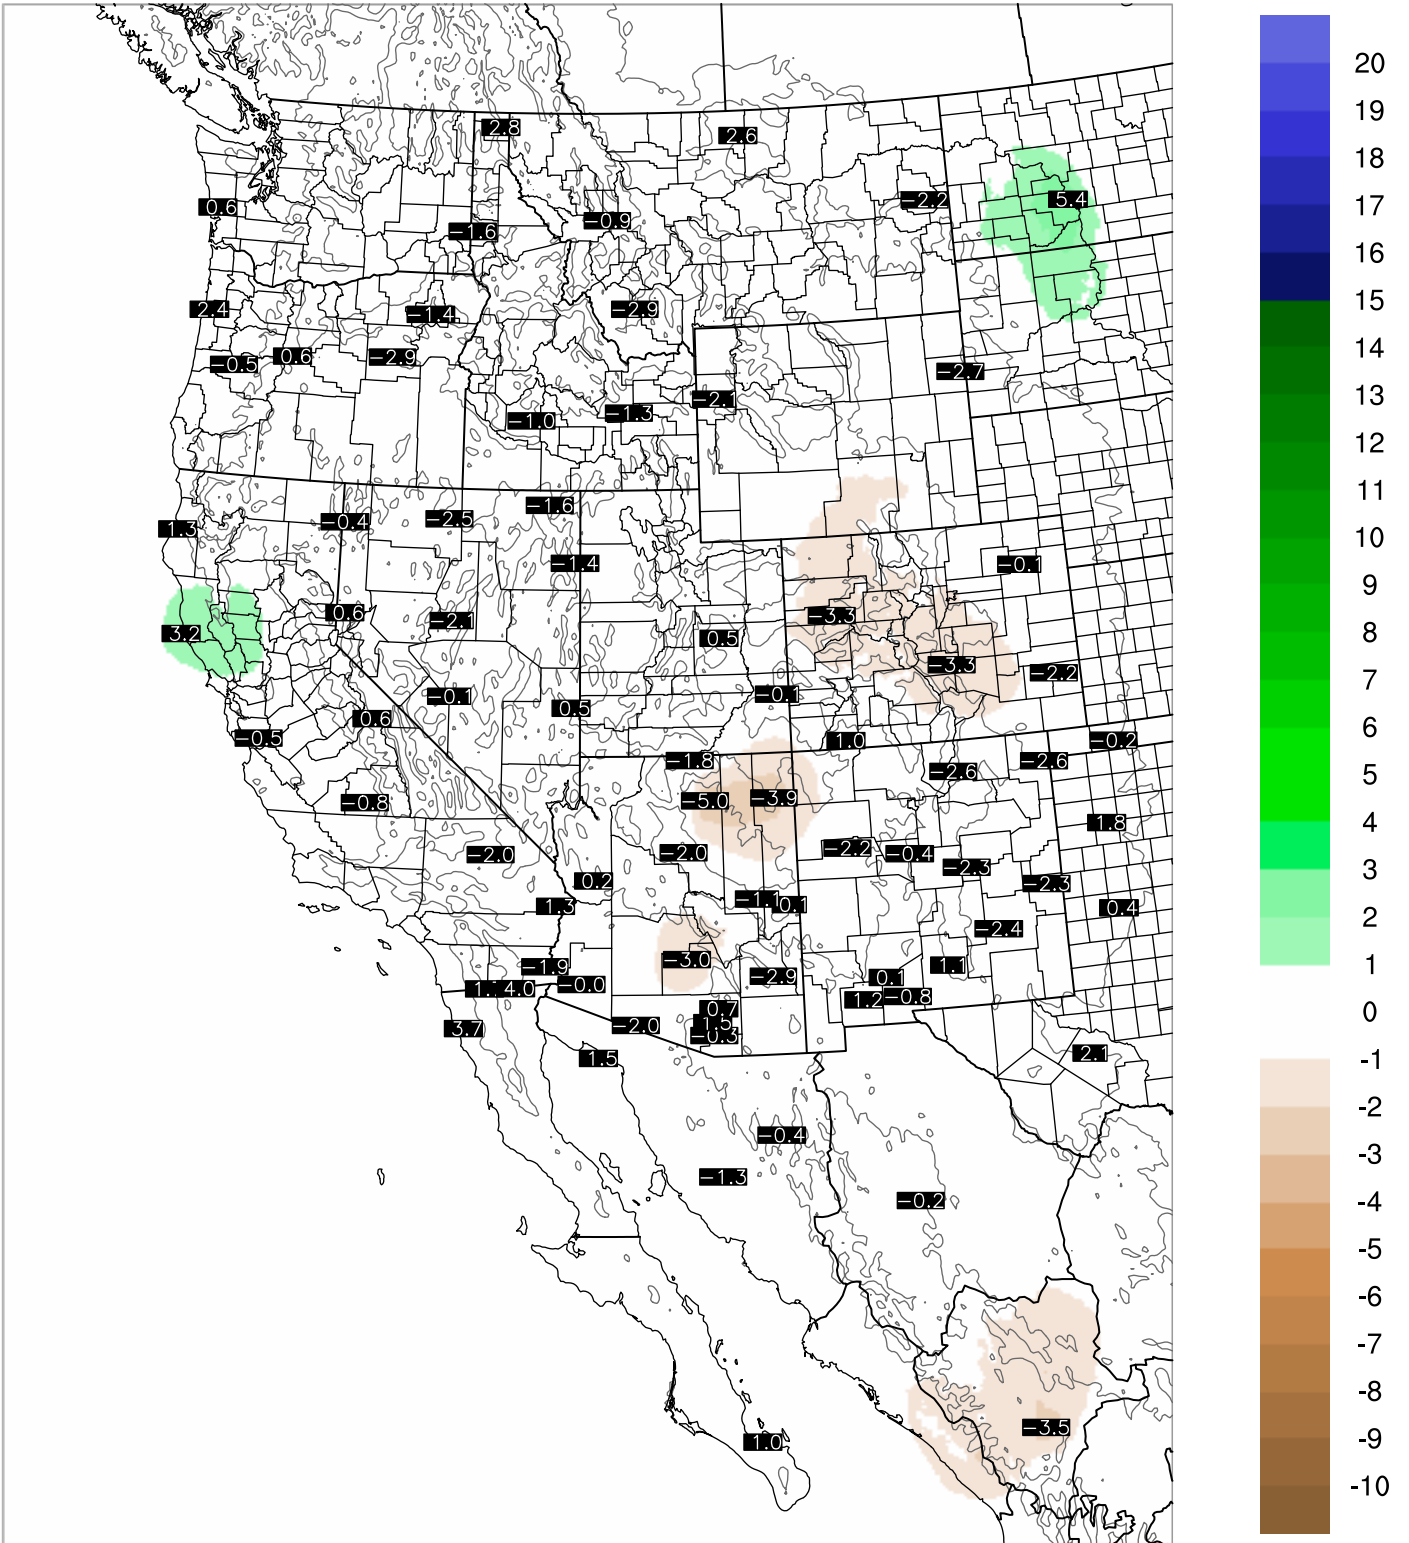

Corrected PWV 9 Aug 2020 11:45 UTC

PWV Error(mm) Obs-Init

Corrected PWV 9 Aug 2020 11:45 UTC

PWV Error(mm) Obs-Init