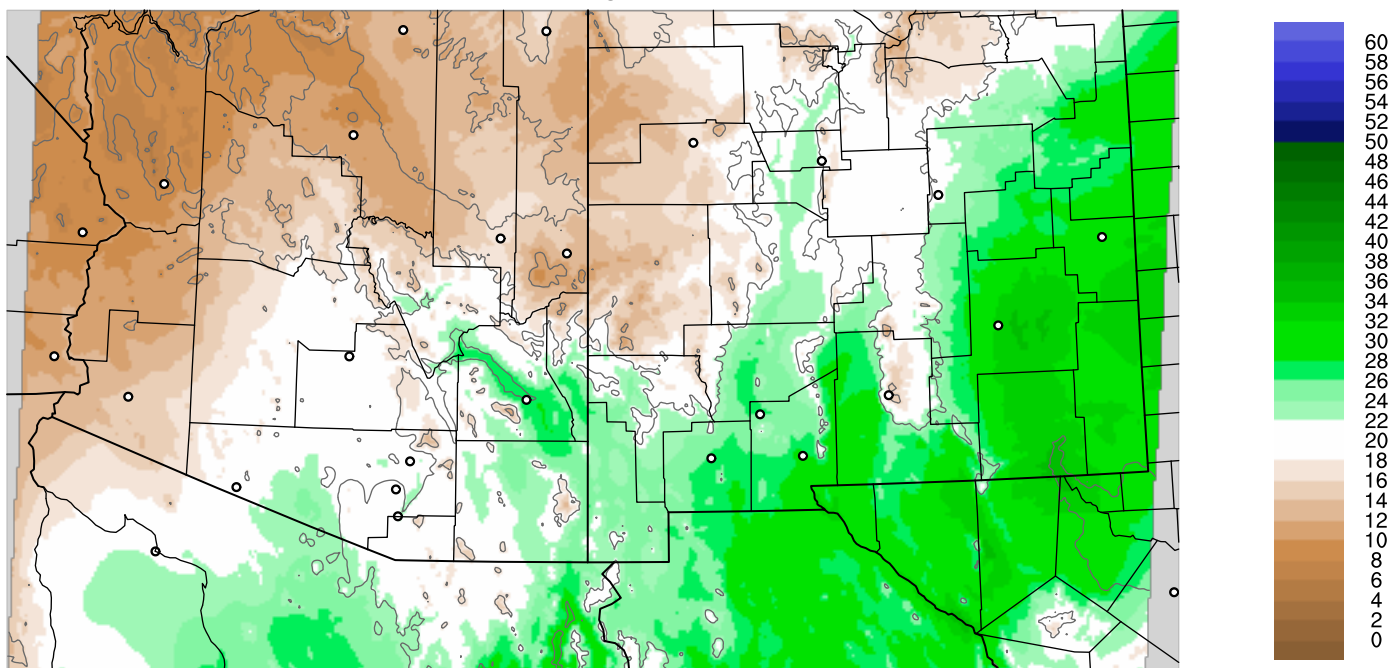

Corrected PWV 9 Aug 2020 11:45 UTC

PWV Error(mm) Obs-Init

Corrected PWV 9 Aug 2020 11:45 UTC

PWV Error(mm) Obs-Init