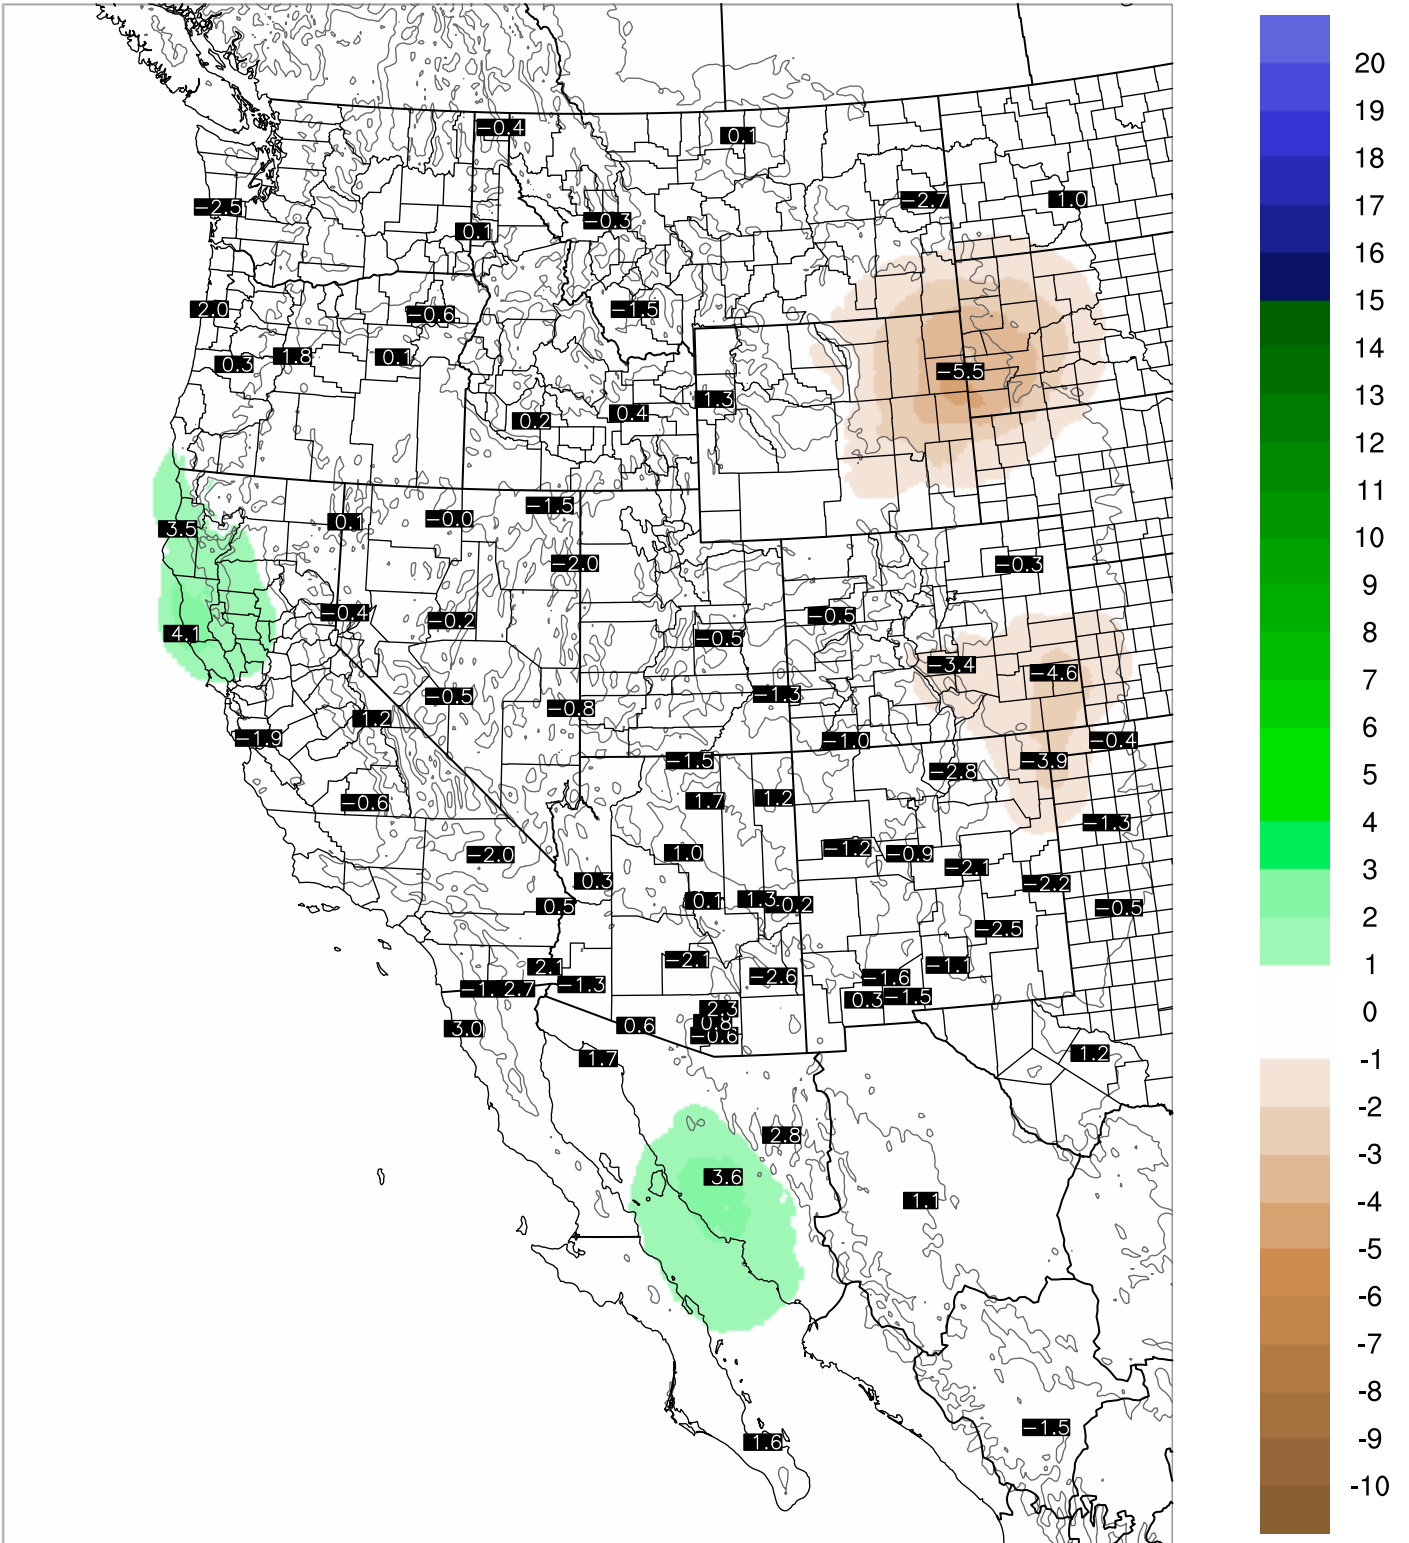

# Corrected PWV 8 Aug 2020 11:45 UTC

# PWV Error(mm) Obs-Init

Corrected PWV 8 Aug 2020 11:45 UTC

PWV Error(mm) Obs-Init