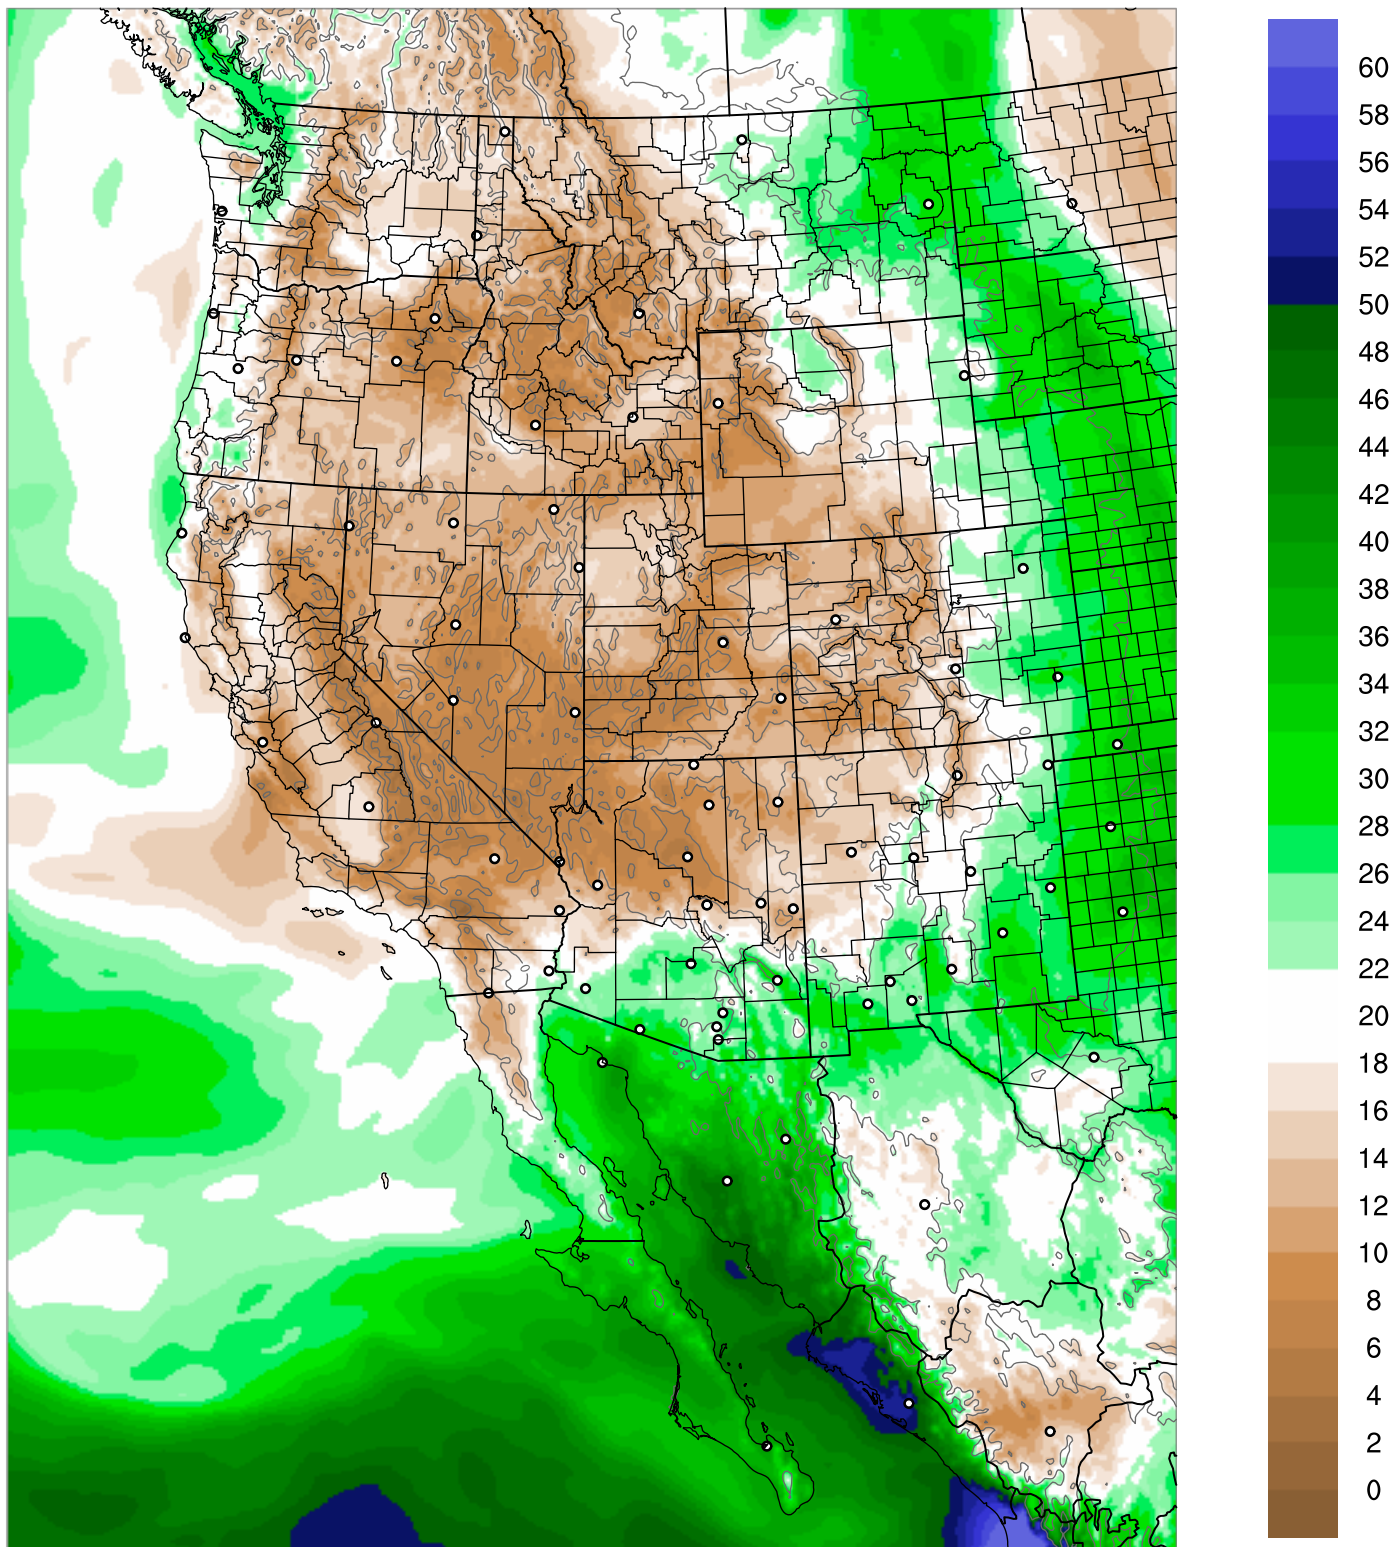

Corrected PWV 4 Aug 2020 11:45 UTC

PWV Error(mm) Obs-Init

Corrected PWV 4 Aug 2020 11:45 UTC

PWV Error(mm) Obs-Init