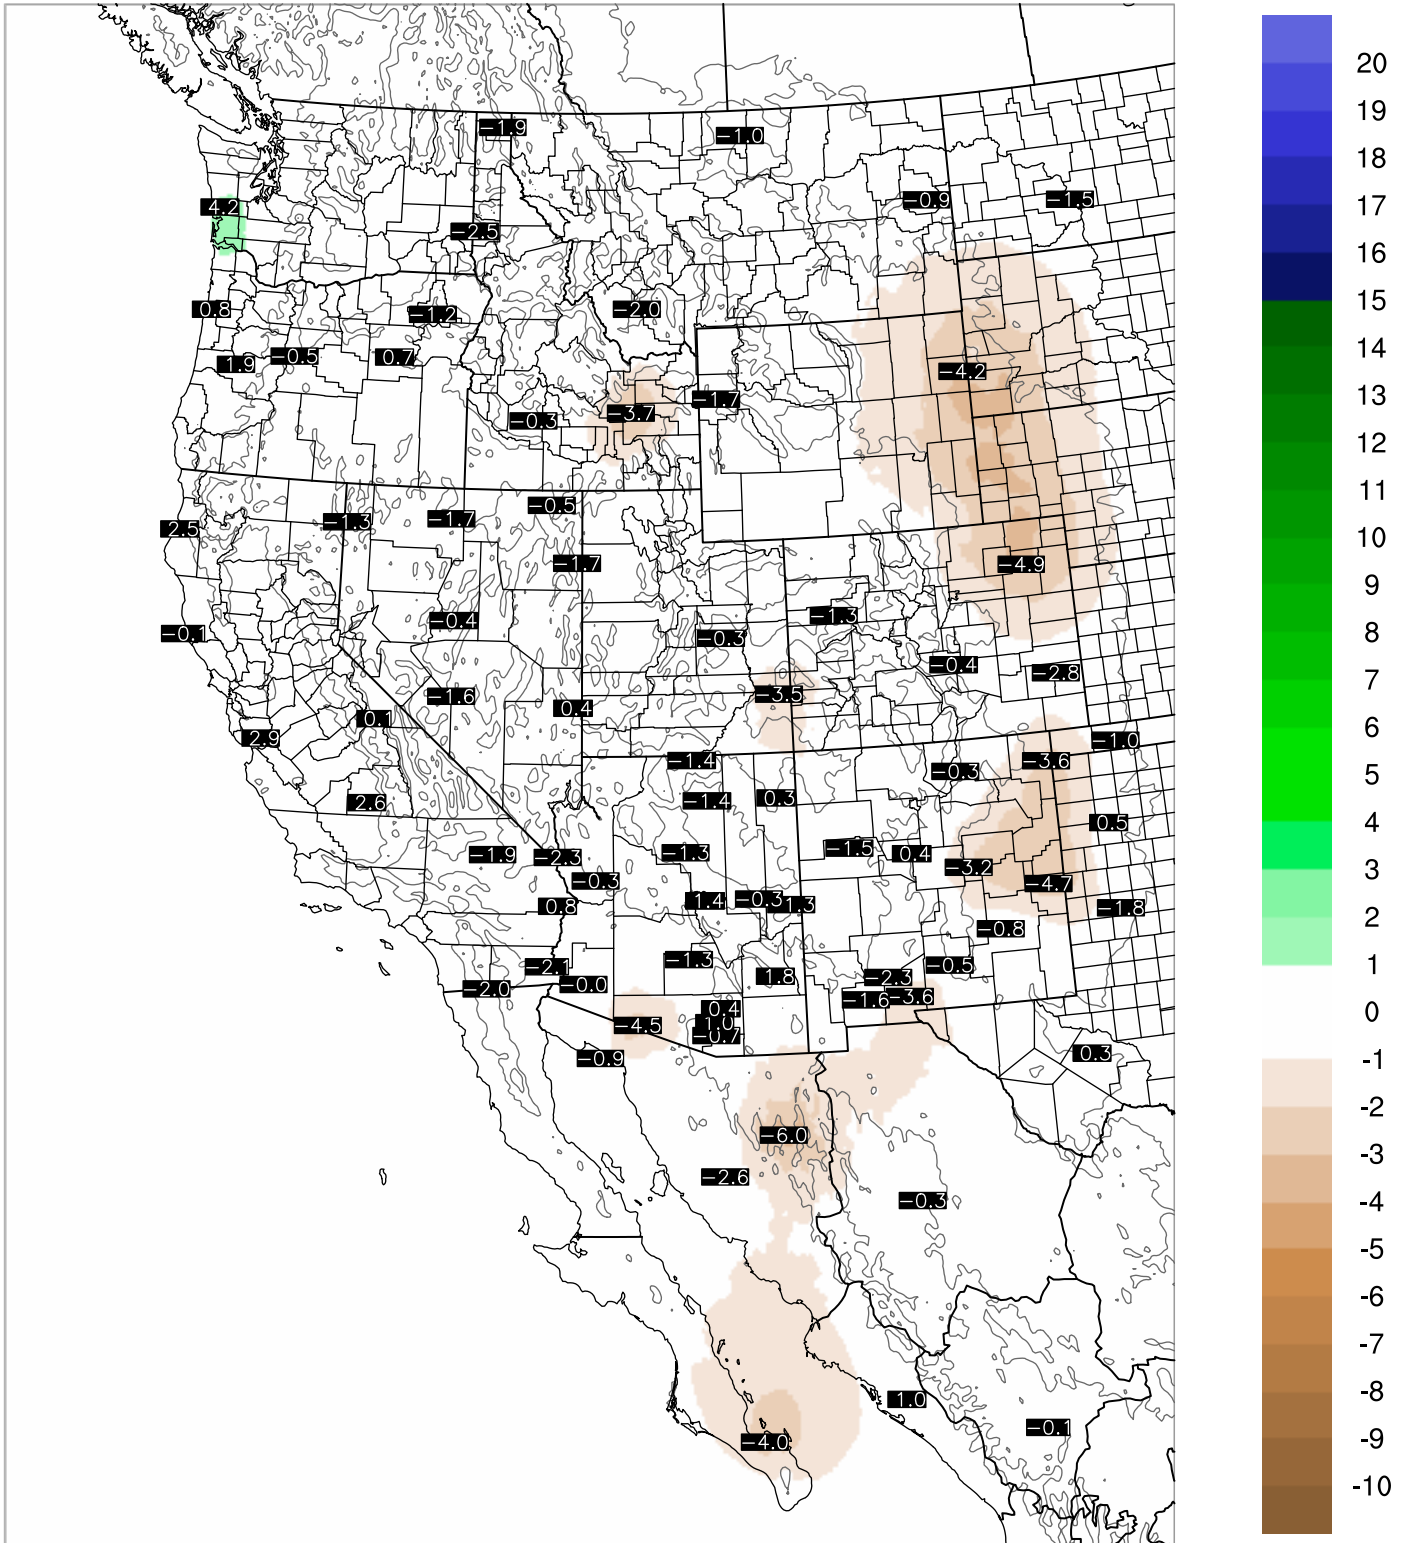

Corrected PWV 4 Aug 2020 11:45 UTC

PWV Error(mm) Obs-Init

Corrected PWV 4 Aug 2020 11:45 UTC

PWV Error(mm) Obs-Init