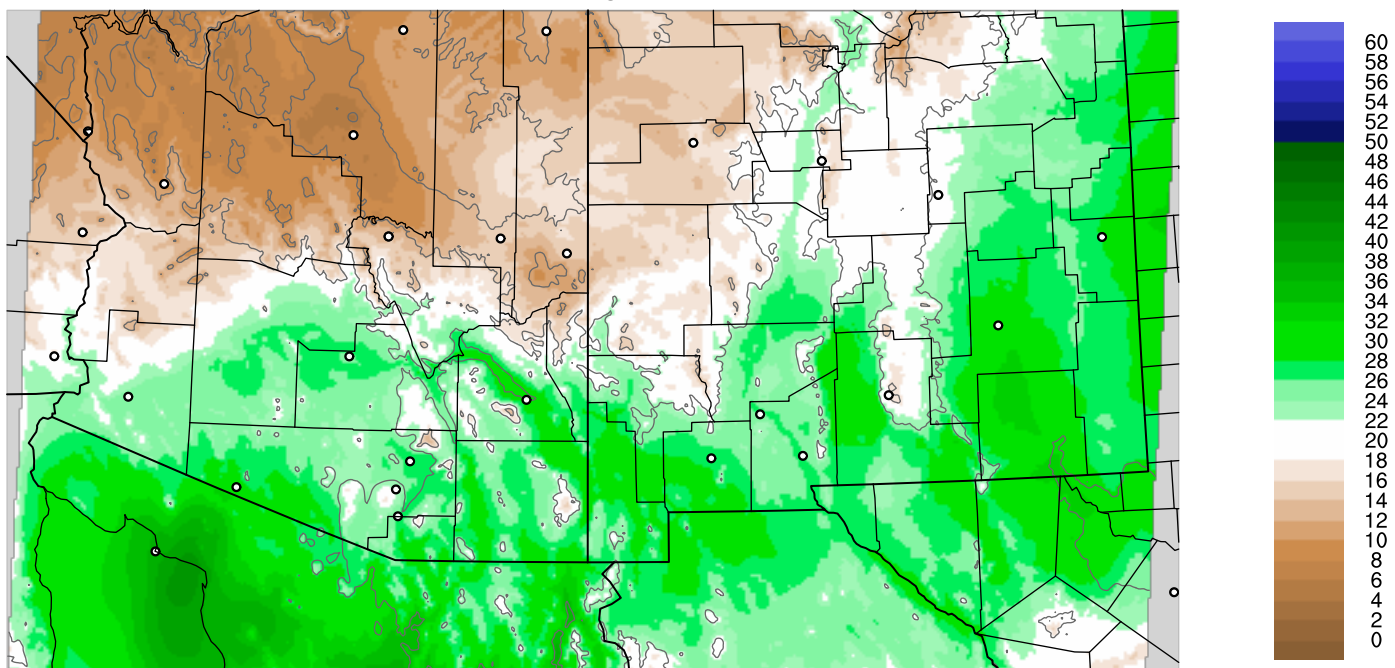

Corrected PWV 4 Aug 2020 11:45 UTC

PWV Error(mm) Obs-Init

Corrected PWV 4 Aug 2020 11:45 UTC

PWV Error(mm) Obs-Init