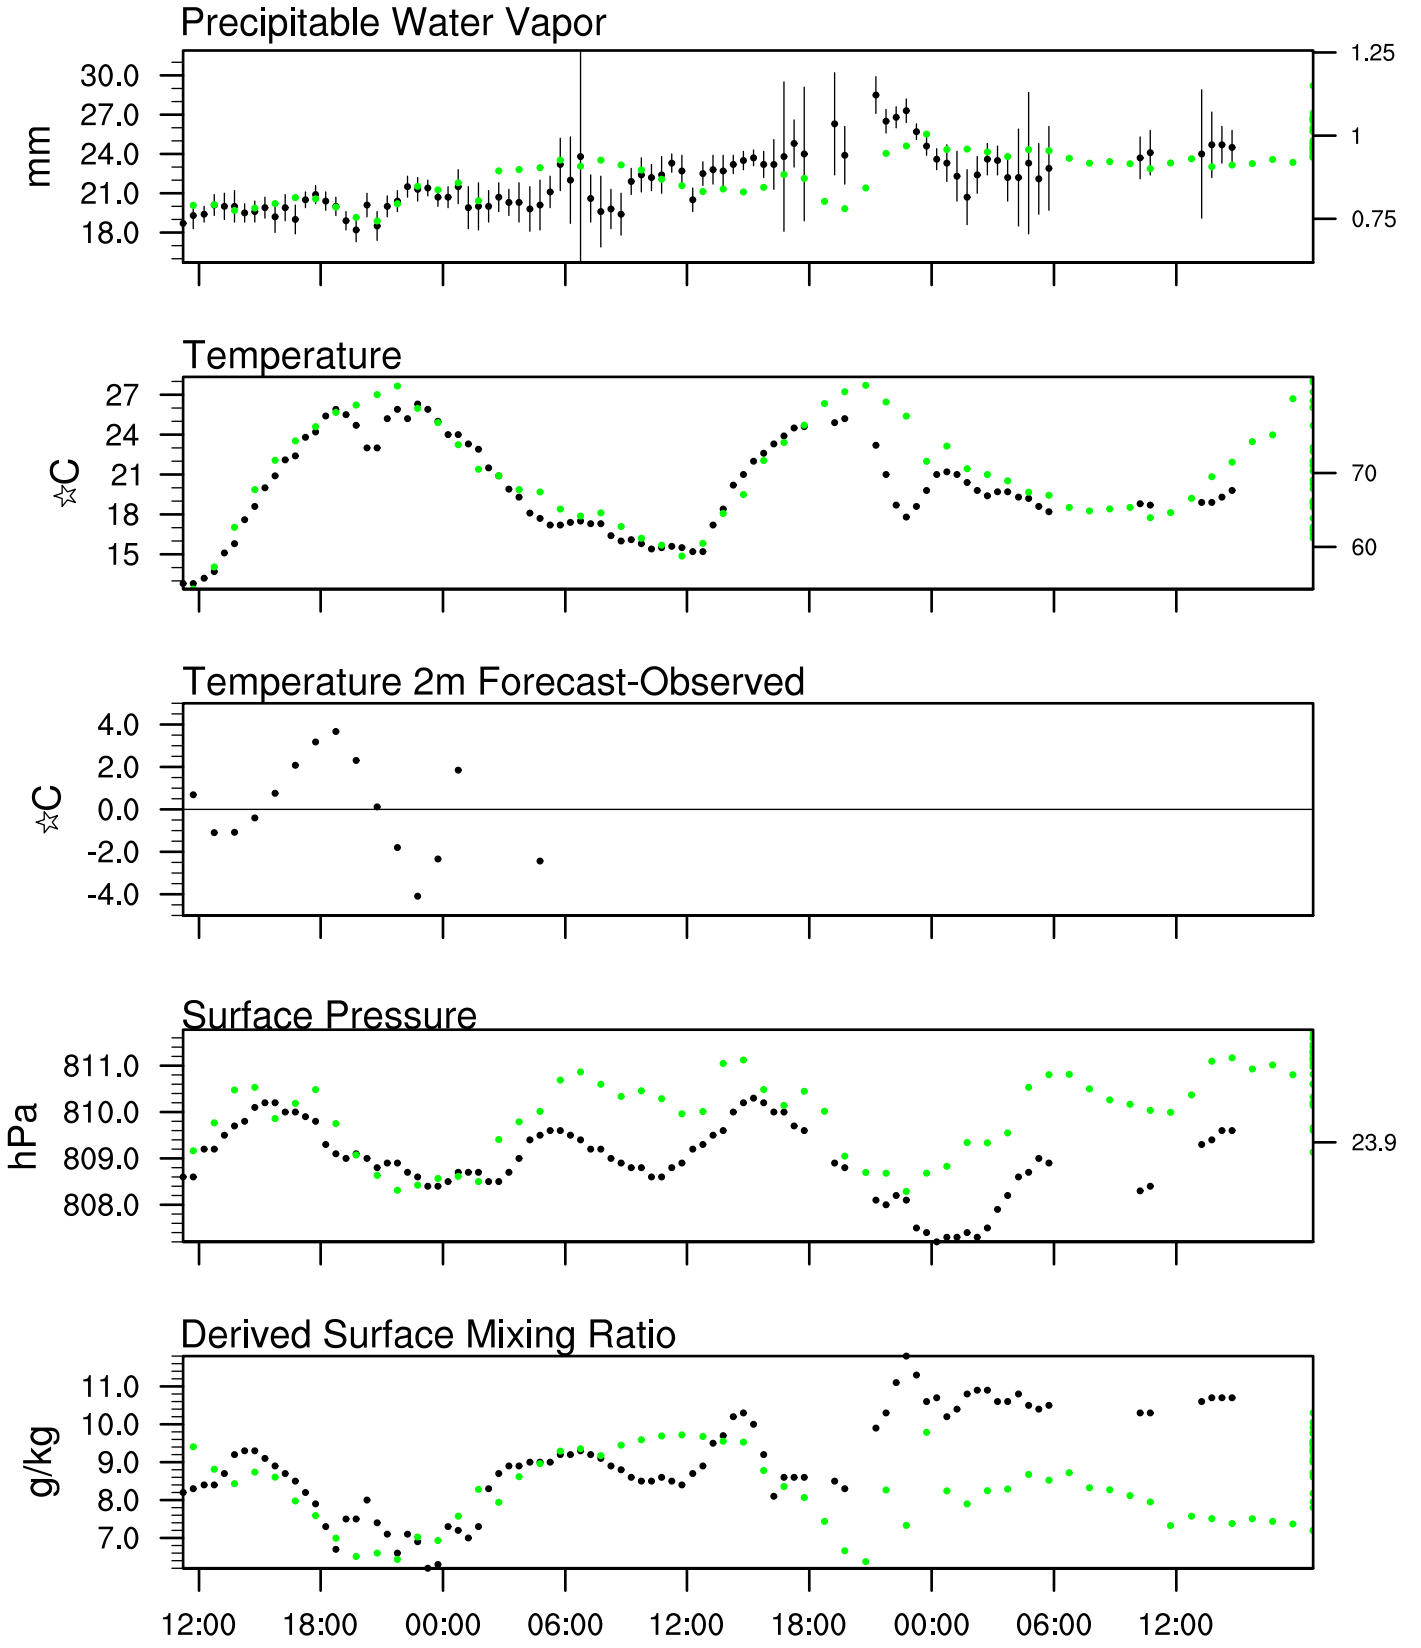

# Show Low, AZ

30 Jun 2021 11:45 UTC - 4 Jul 2021 2:15 UTC

# Show Low, AZ 30Jun 2021 11Z

Plcl=773 Tlcl[C]=9 Shox=0 Pwat[cm]=2 Cape[J]= 0

# Show Low, AZ 30Jun 2021 23Z

Plcl=618 Tlcl[C]=1 Shox=0 Pwat[cm]=2 Cape[J]= 123

# Show Low, AZ 1Jul 2021 11Z

Plcl=751 Tlcl[C]=9 Shox=0 Pwat[cm]=2 Cape[J]= 11