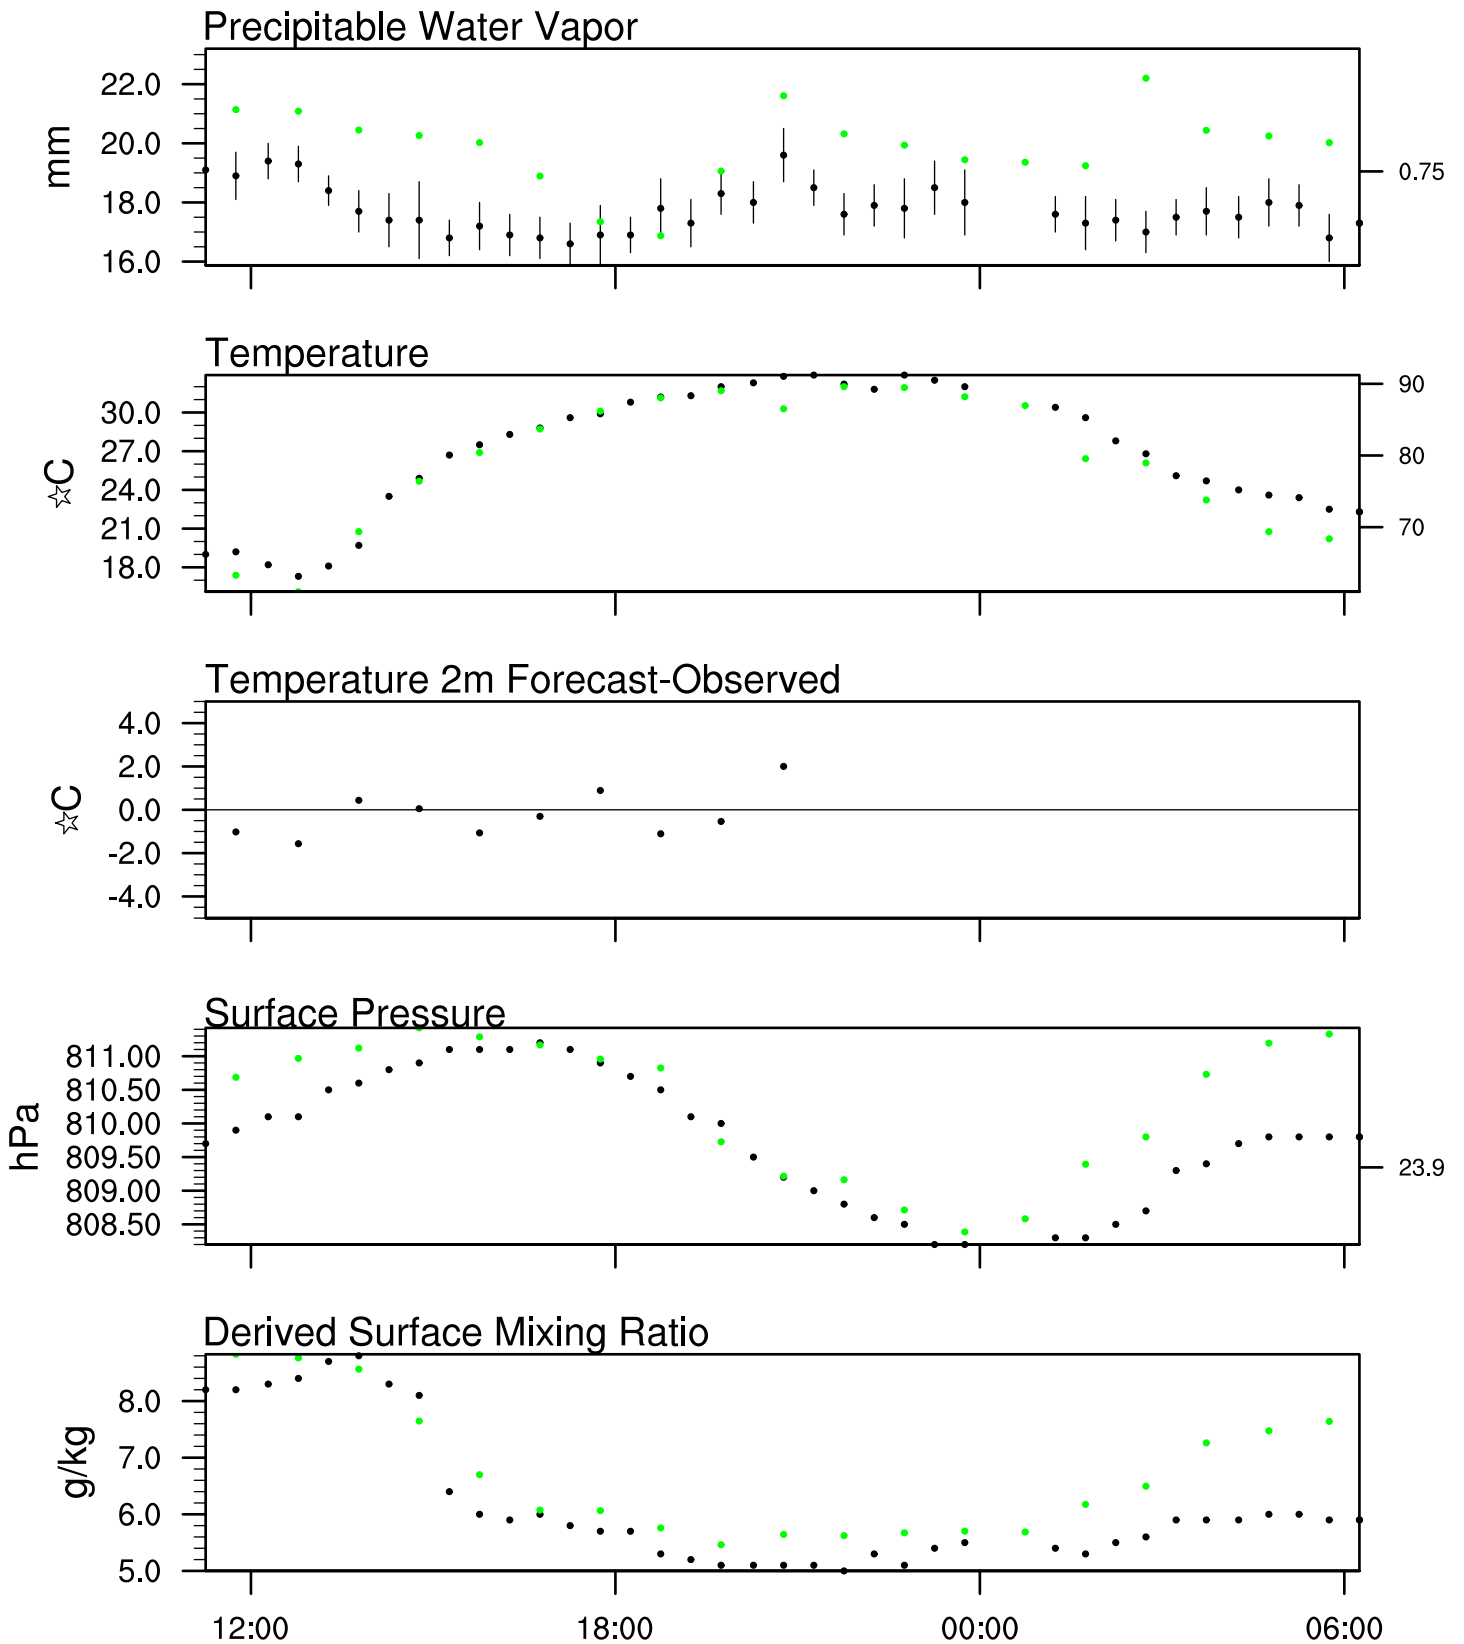

Show Low, AZ

13 Aug 2020 11:45 UTC - 14 Aug 2020 6:15 UTC

Show Low, AZ 13Aug 2020 11Z

Plcl=713 Tlcl[C]=7 Shox=0 Pwat[cm]=2 Cape[J]= 0

Show Low, AZ 13Aug 2020 23Z

Plcl=548 Tlcl[C]=-2 Shox=0 Pwat[cm]=2 Cape[J]= 401