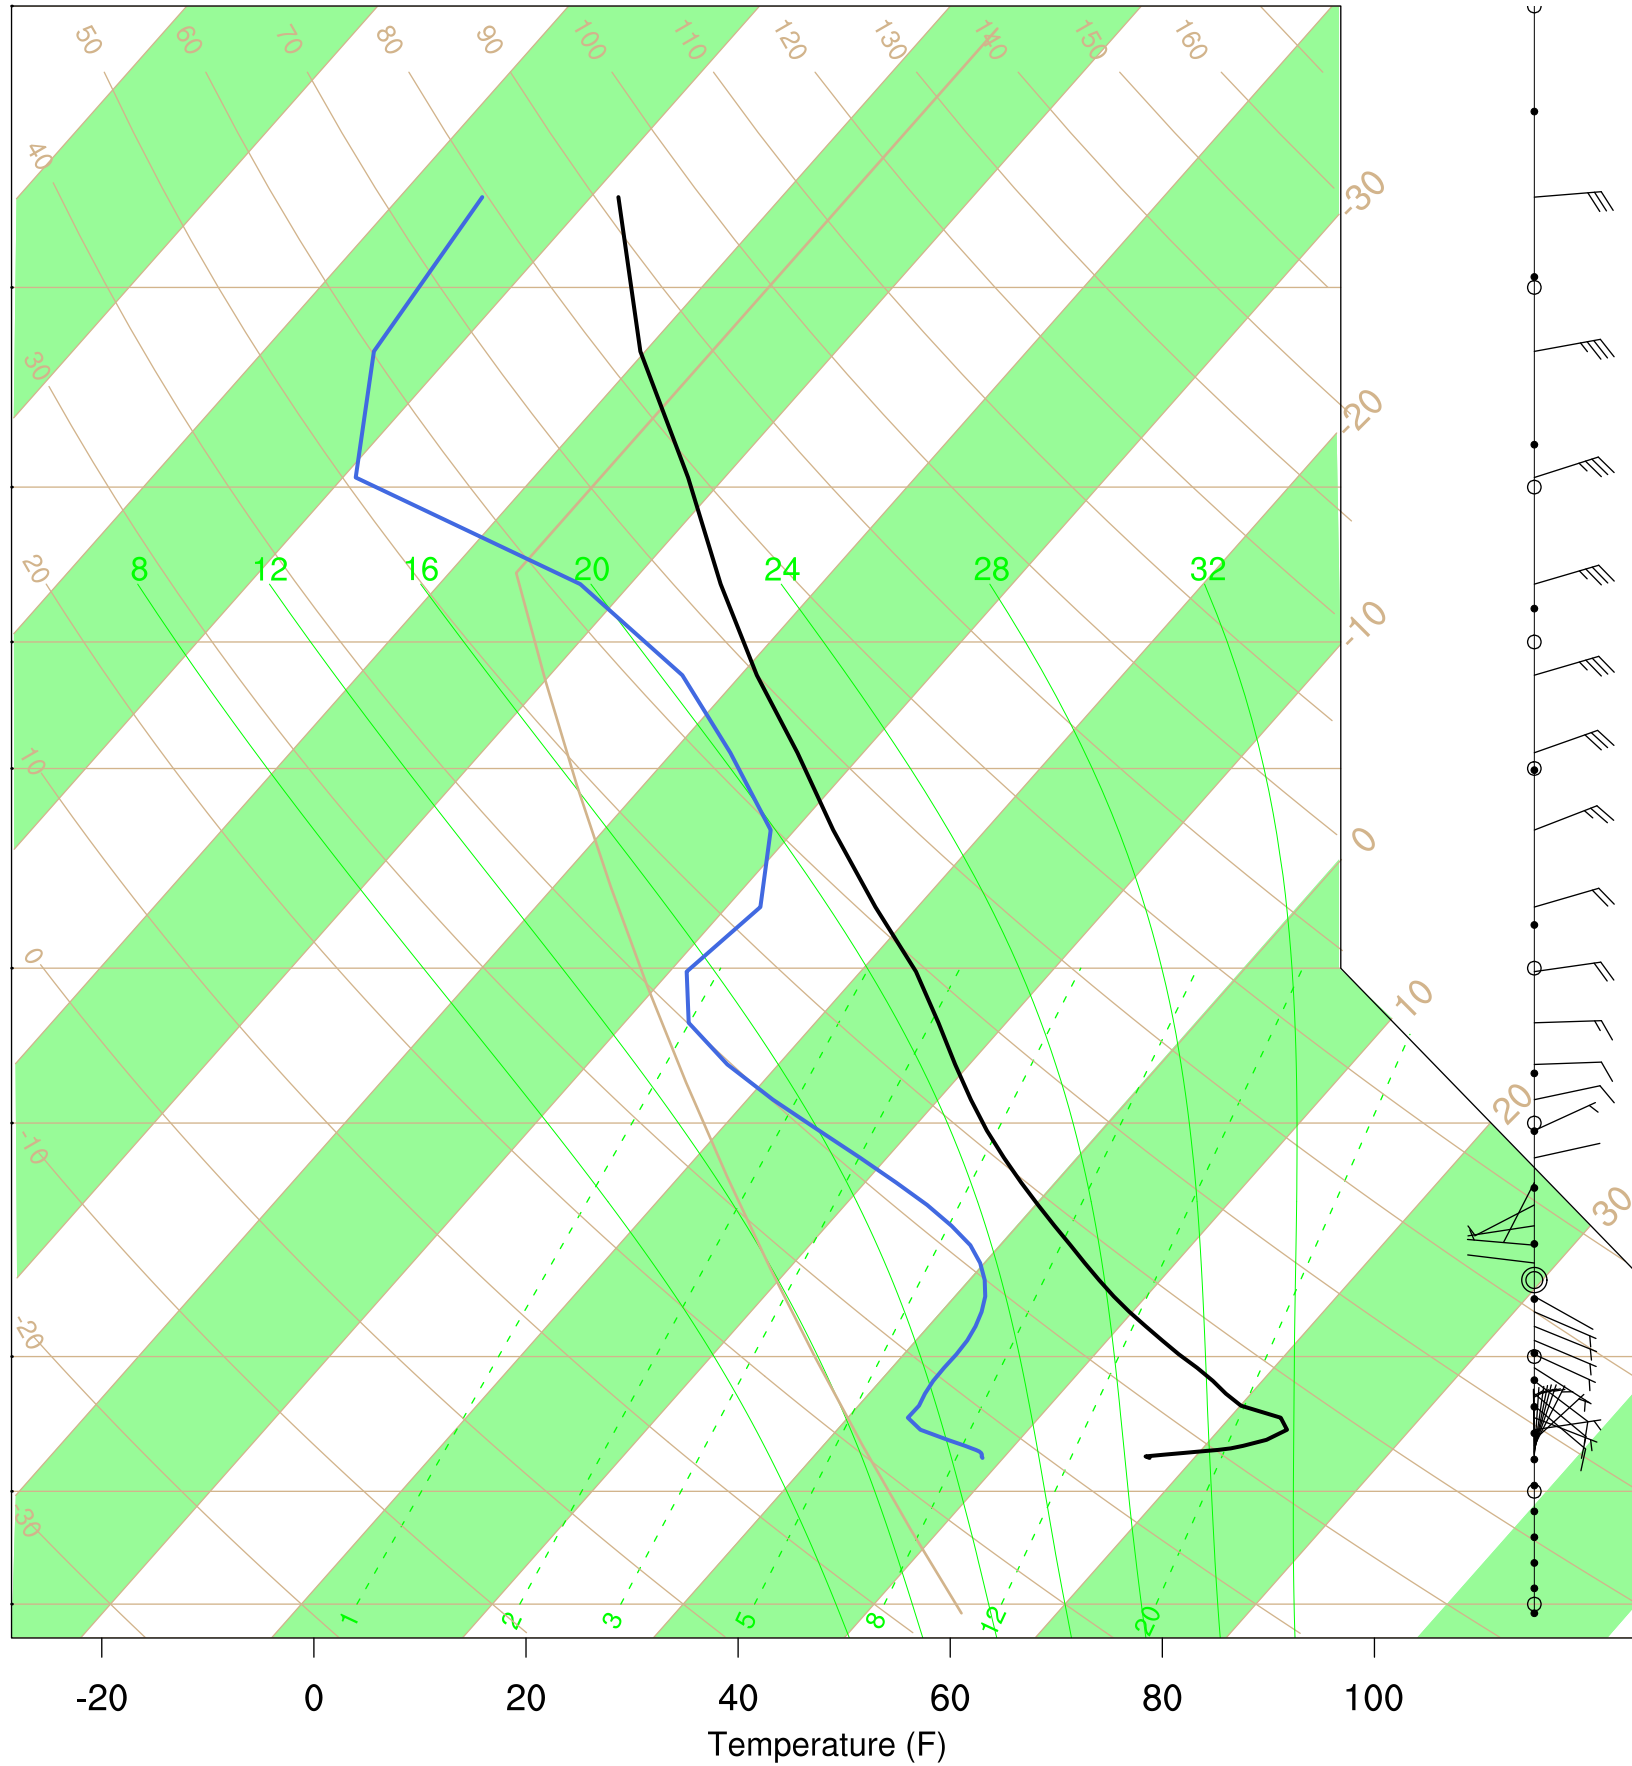

Show Low, AZ

13 Aug 2020 11:45 UTC - 14 Aug 2020 6:15 UTC

Show Low, AZ 13Aug 2020 11Z

Plcl=713 Tlcl[C]=7 Shox=0 Pwat[cm]=2 Cape[J]= 0

Show Low, AZ 13Aug 2020 23Z

Plcl=548 Tlcl[C]=-2 Shox=0 Pwat[cm]=2 Cape[J]= 401