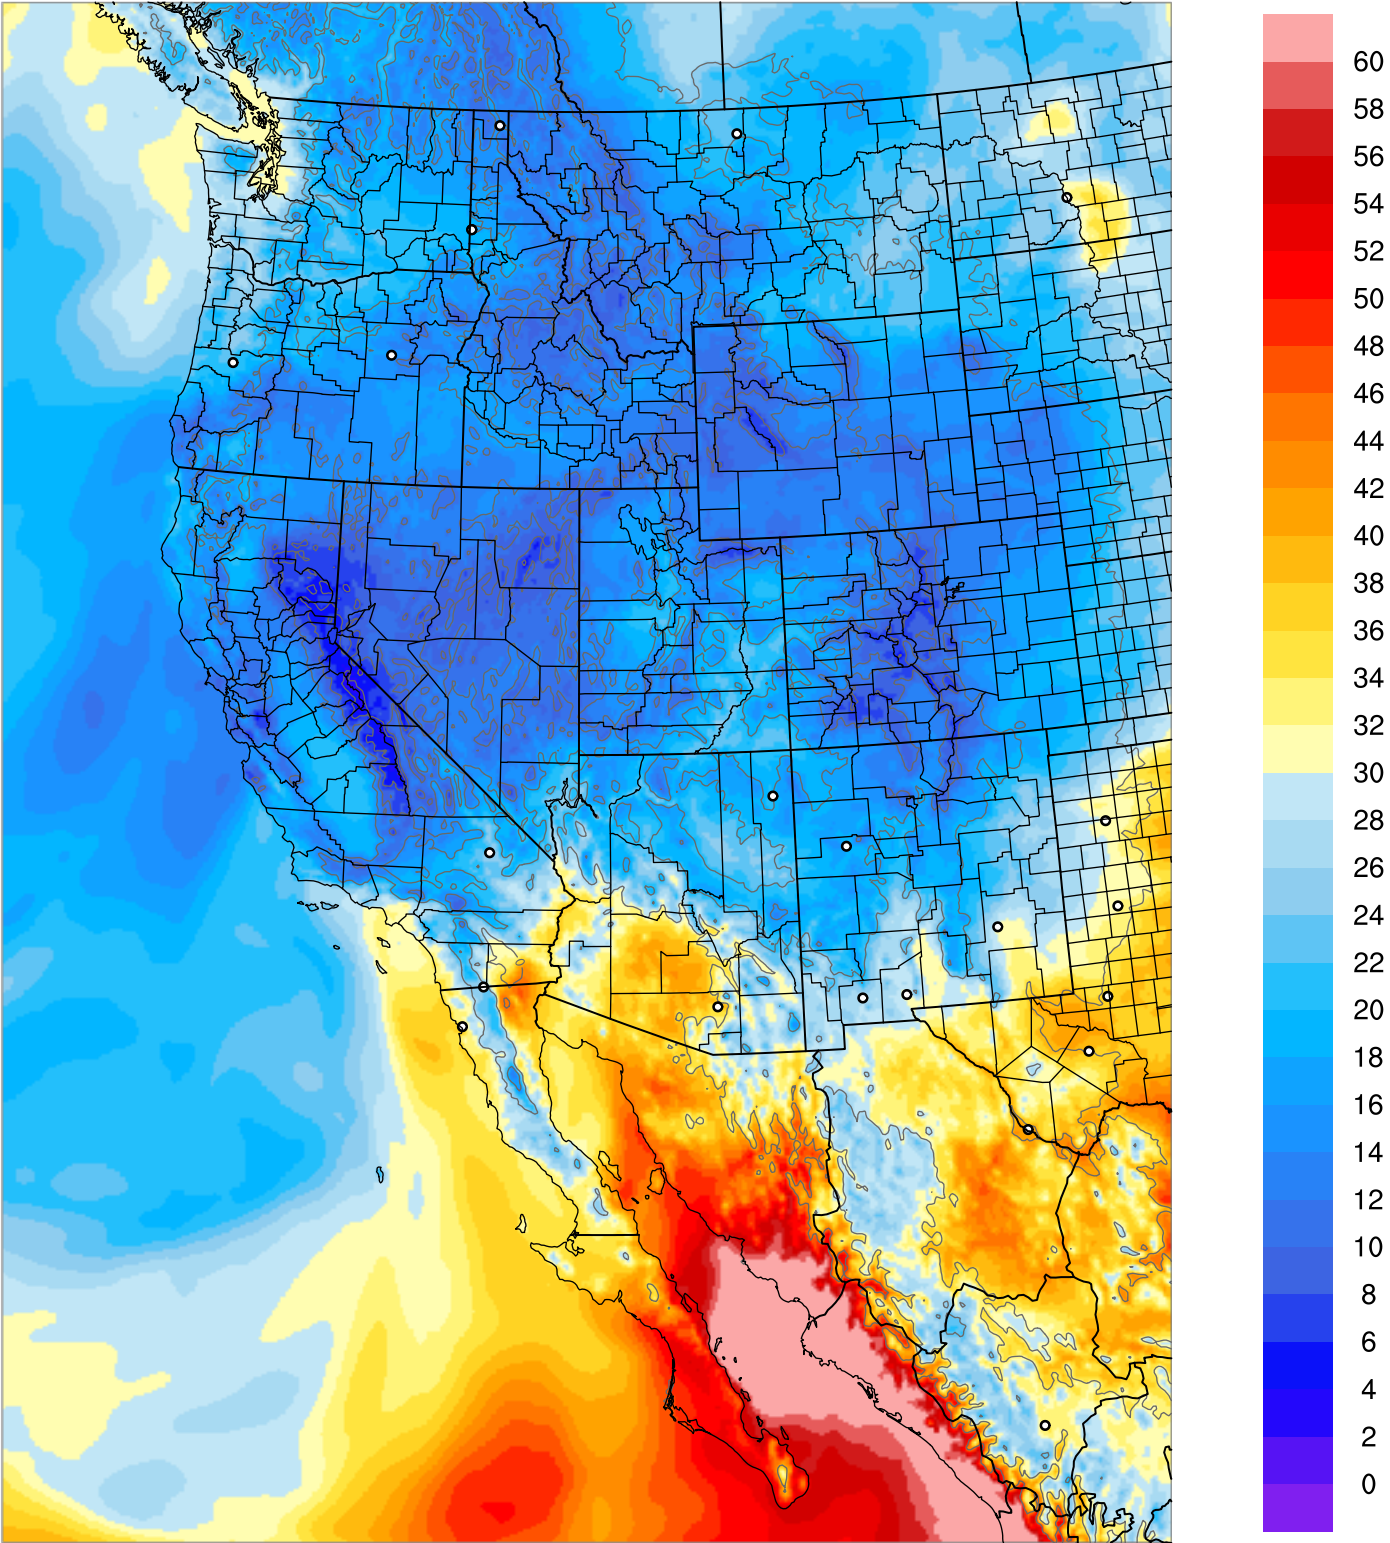

Corrected PWV 28 Aug 2022 8:45 UTC

PWV Error(mm) Obs-Init

Corrected PWV 28 Aug 2022 8:45 UTC

PWV Error(mm) Obs-Init