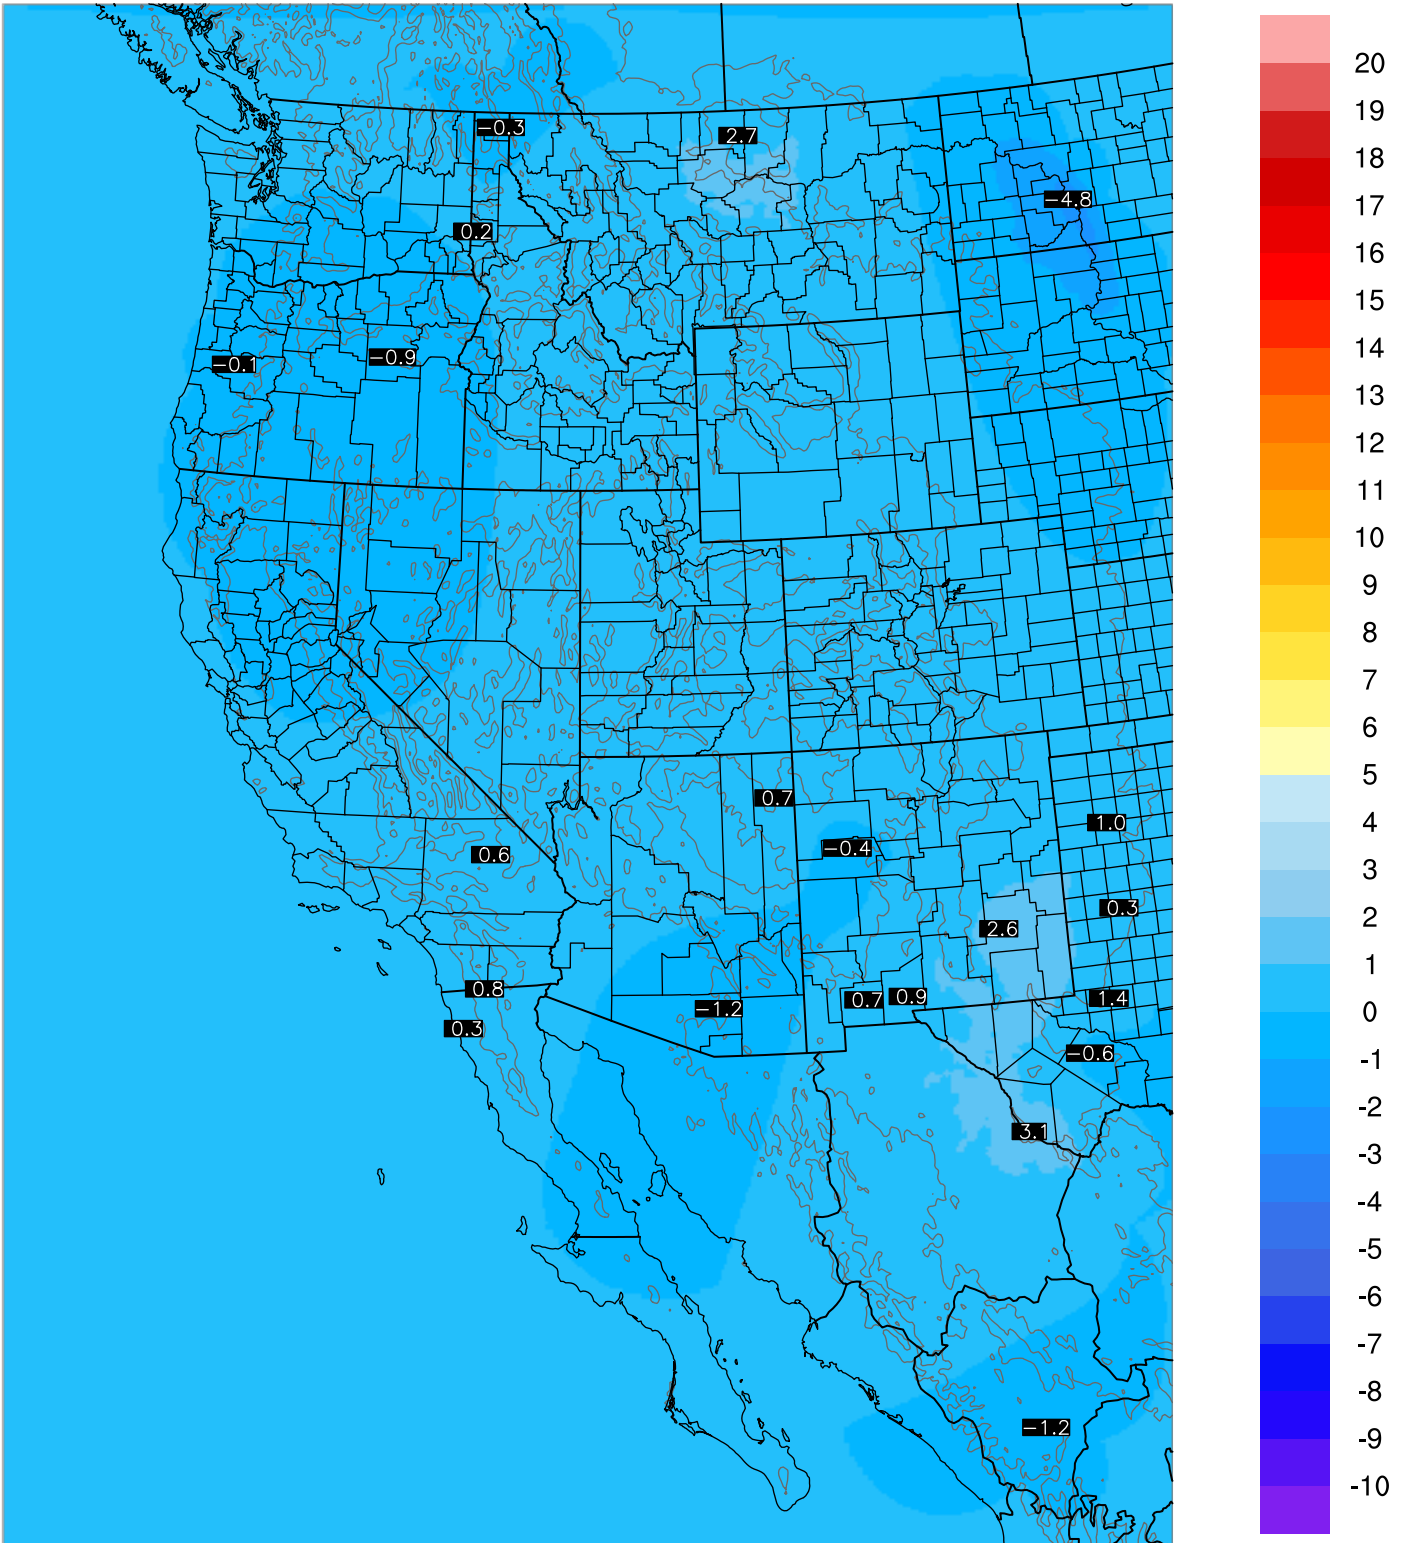

Corrected PWV 28 Aug 2022 8:45 UTC

PWV Error(mm) Obs-Init

Corrected PWV 28 Aug 2022 8:45 UTC

PWV Error(mm) Obs-Init