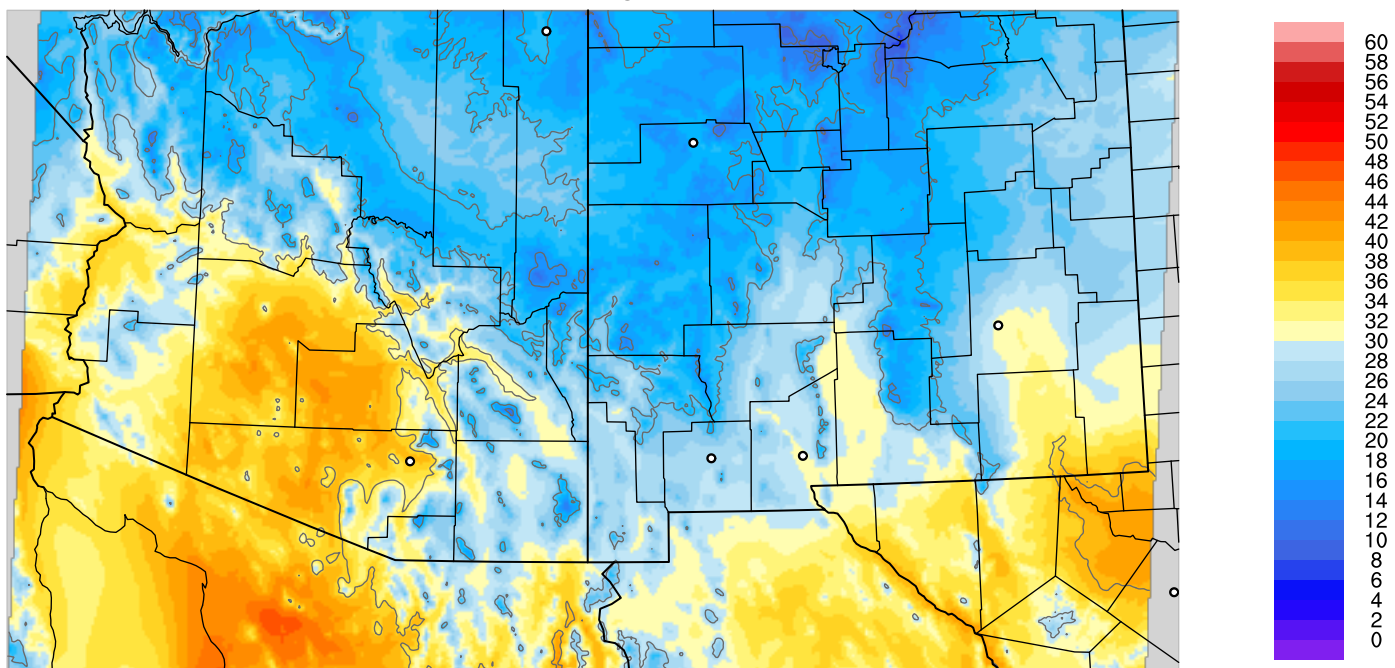

Corrected PWV 28 Aug 2022 8:45 UTC

PWV Error(mm) Obs-Init

Corrected PWV 28 Aug 2022 8:45 UTC

PWV Error(mm) Obs-Init