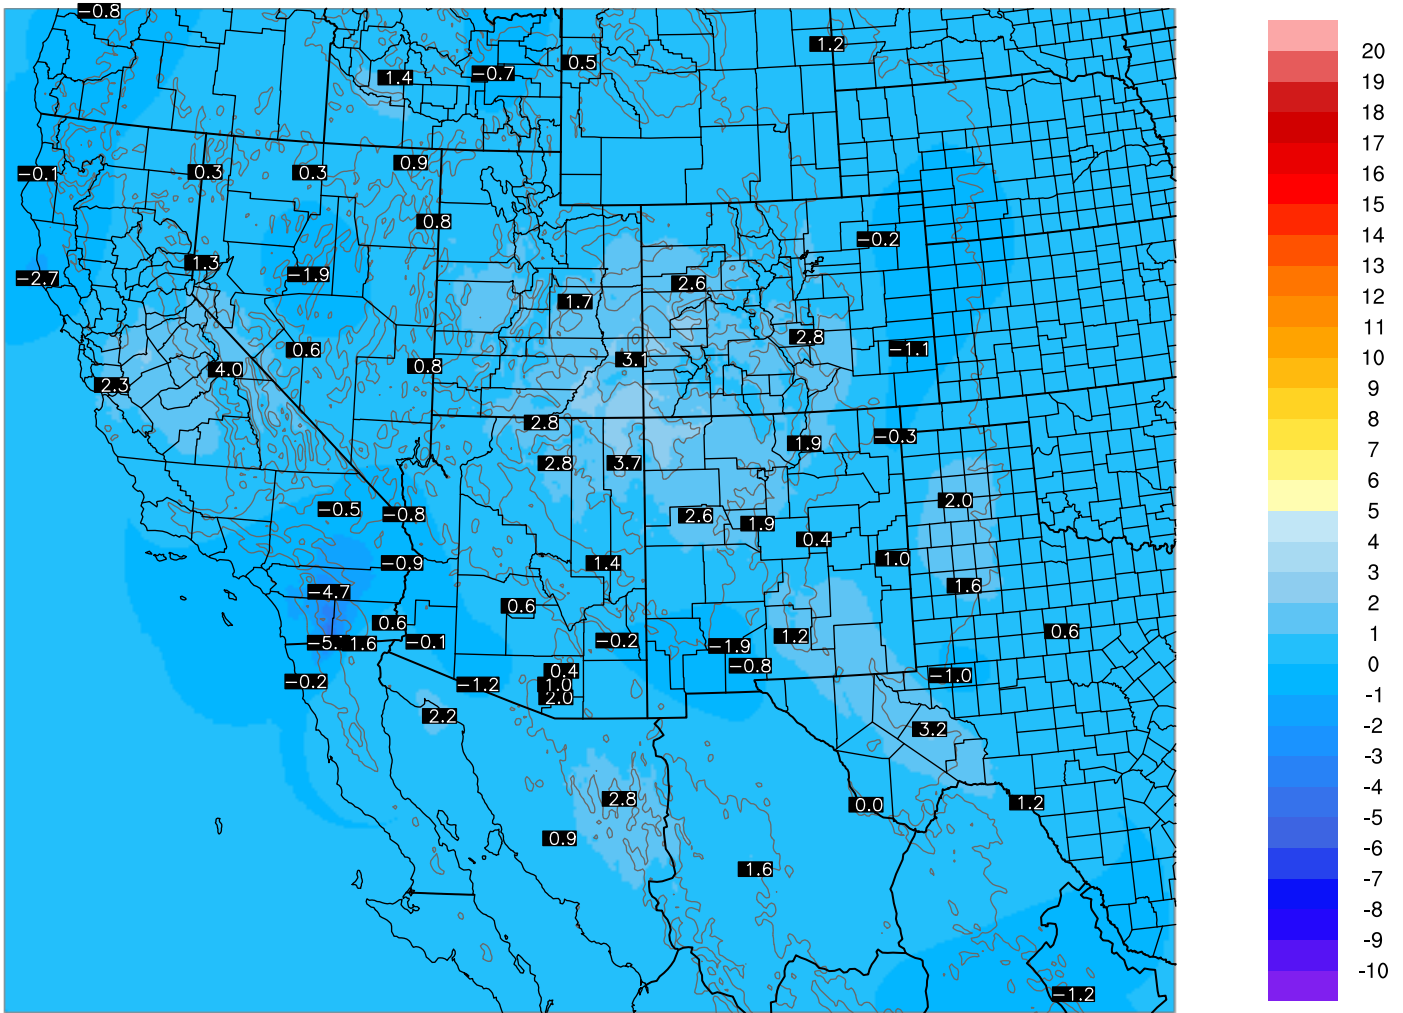

Corrected PWV 26 Jul 2022 14:45 UTC

PWV Error(mm) Obs-Init

Corrected PWV 26 Jul 2022 14:45 UTC

PWV Error(mm) Obs-Init