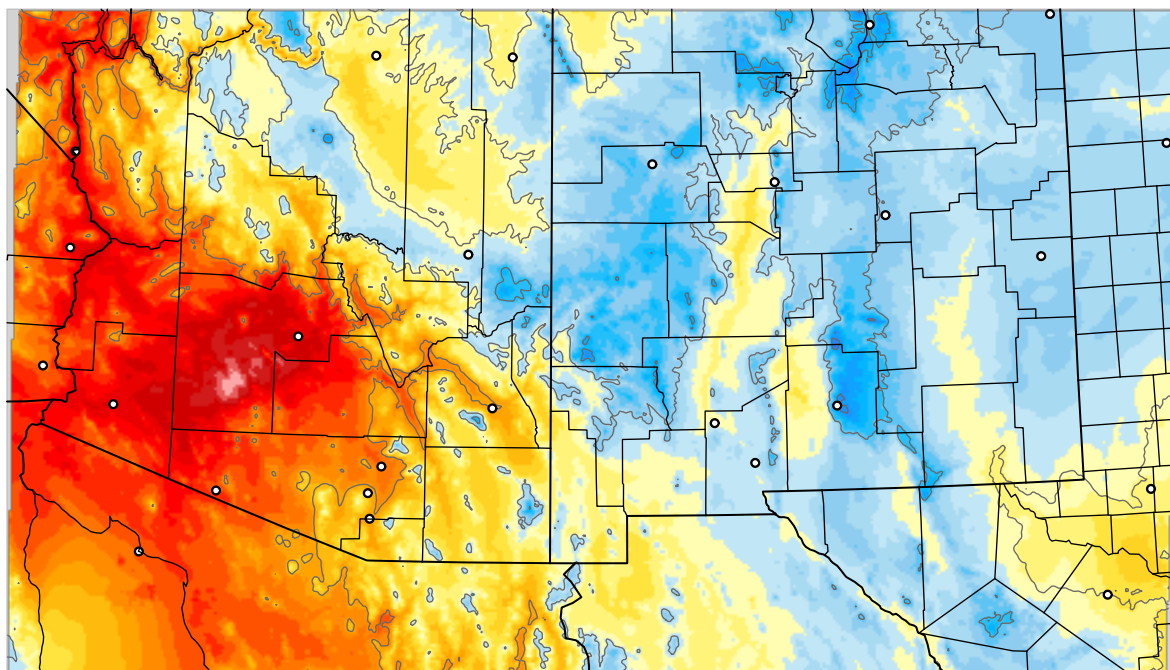

Corrected PWV 26 Jul 2022 14:45 UTC

PWV Error(mm) Obs-Init

Corrected PWV 26 Jul 2022 14:45 UTC

PWV Error(mm) Obs-Init