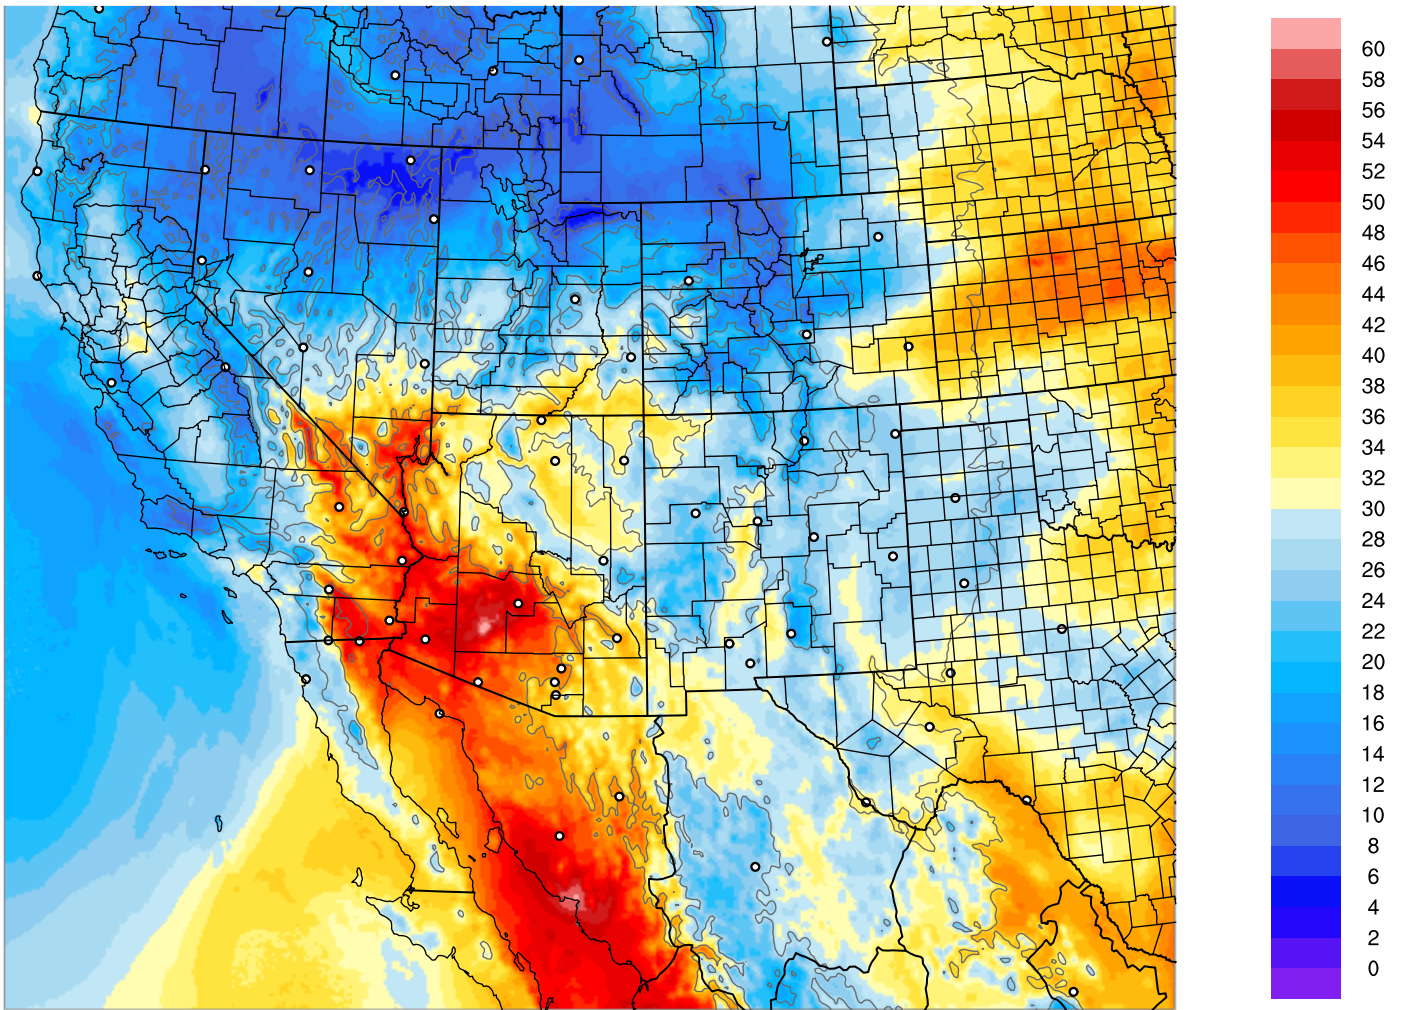

Corrected PWV 26 Jul 2022 14:45 UTC

PWV Error(mm) Obs-Init

Corrected PWV 26 Jul 2022 14:45 UTC

PWV Error(mm) Obs-Init