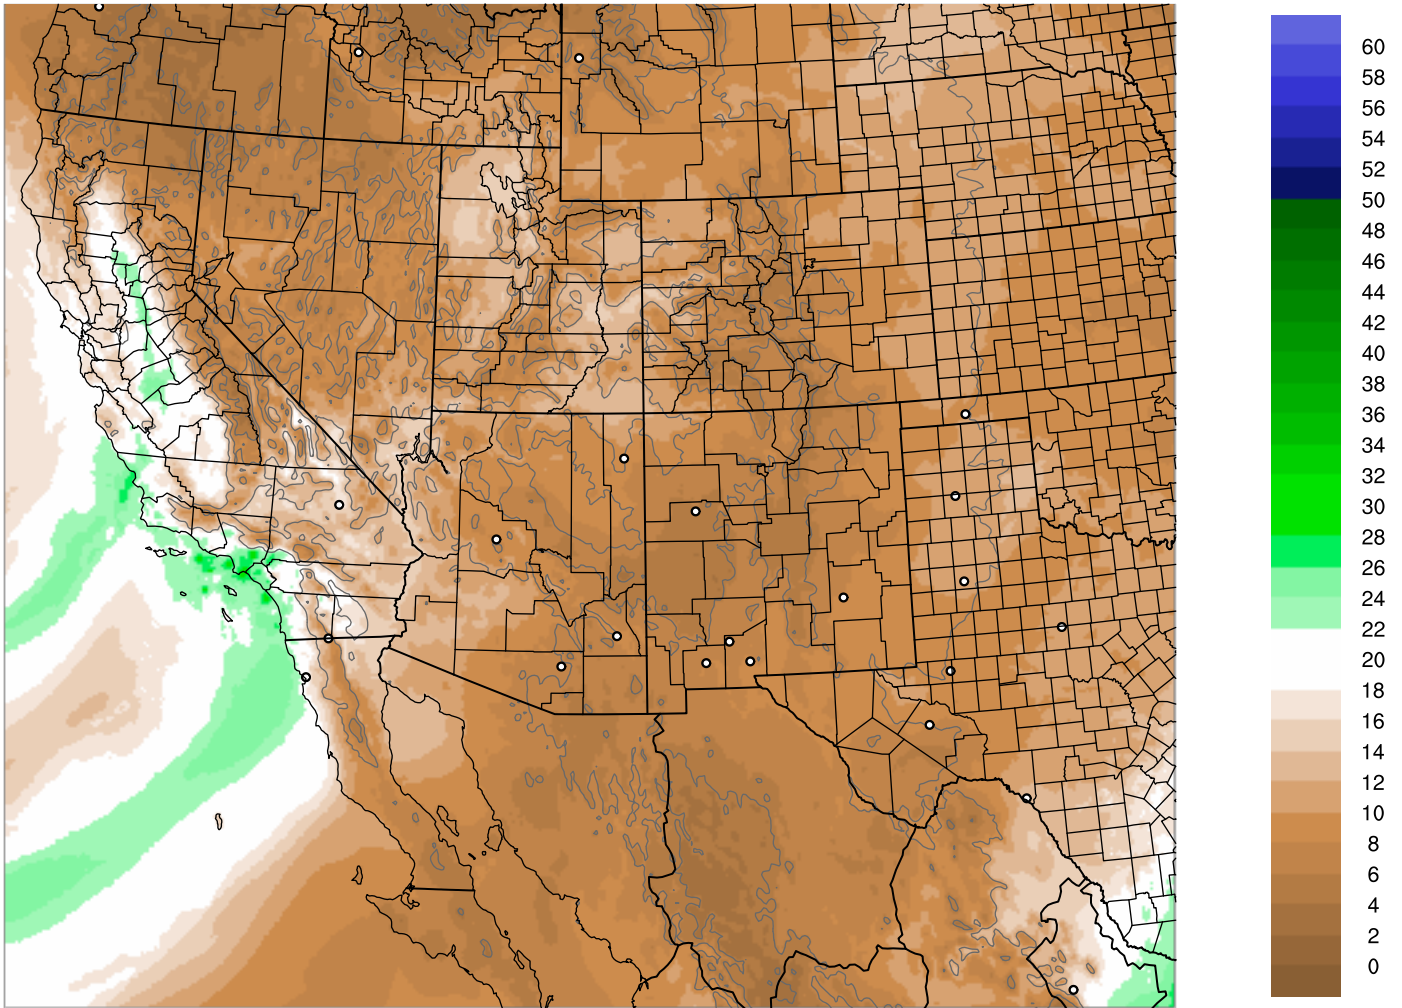

Corrected PWV 10 Jan 2023 11:45 UTC

PWV Error(mm) Obs-Init

Corrected PWV 10 Jan 2023 11:45 UTC

PWV Error(mm) Obs-Init