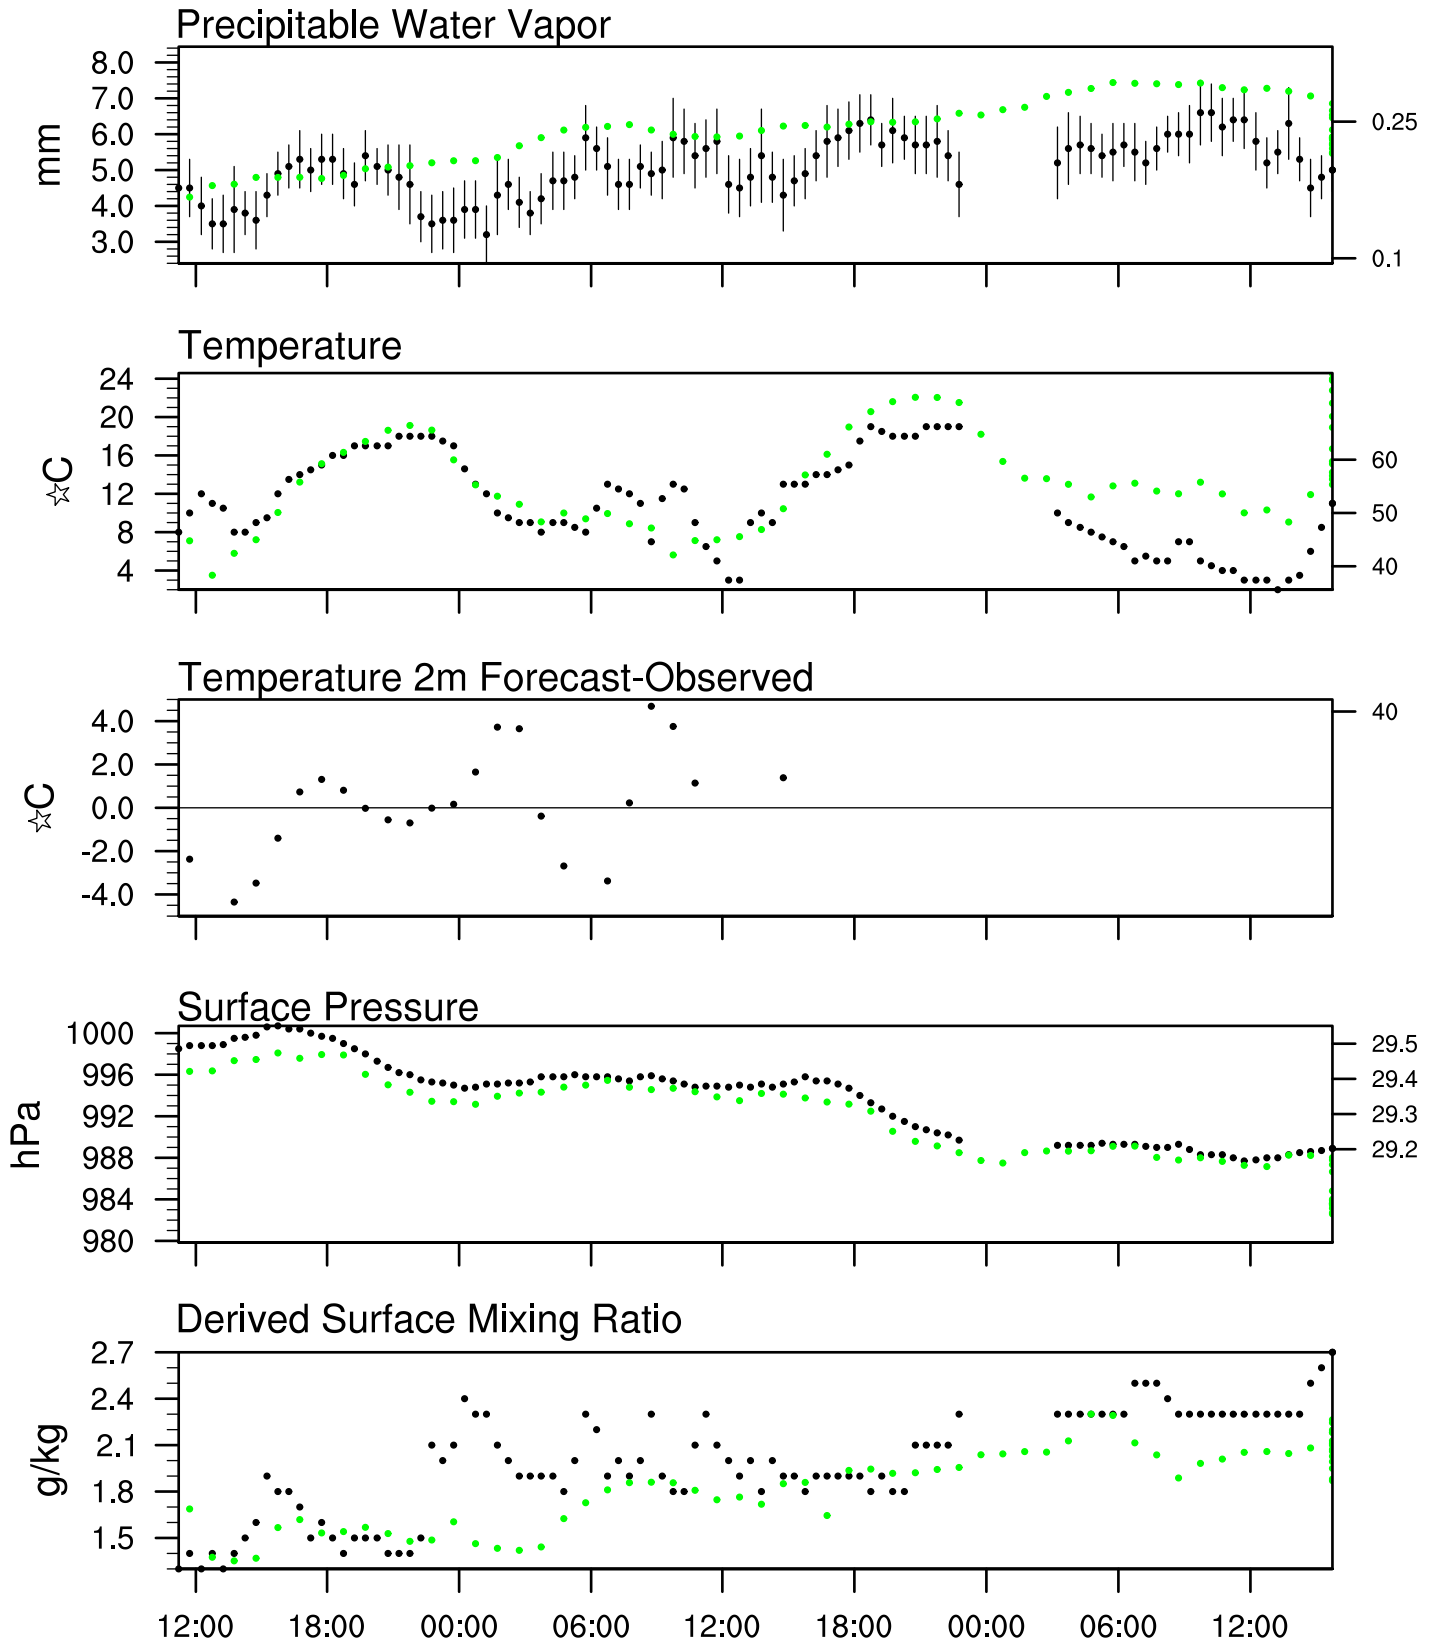

Buckeye, AZ

13 Nov 2018 11:45 UTC - 17 Nov 2018 0:15 UTC

Buckeye, AZ 13Nov 2018 11Z

Ptcl=703 Tlcl[C]=-17 Shox=19 Pwat[cm]=0 Cape[J]= 0

Buckeye, AZ 13Nov 2018 23Z

Plcl=654 Tlcl[C]=-17 Shox=19 Pwat[cm]=1 Cape[J]= 0

Buckeye, AZ 14Nov 2018 11Z

Plcl=752 Tlcl[C]=-13 Shox=17 Pwat[cm]=1 Cape[J]= 0

Buckeye, AZ 14Nov 2018 23Z

Plcl=655 Tlcl[C]=-13 Shox=15 Pwat[cm]=1 Cape[J]= 0

Buckeye, AZ 15Nov 2018 11Z

Plcl=744 Tlcl[C]=-11 Shox=14 Pwat[cm]=1 Cape[J]= 0