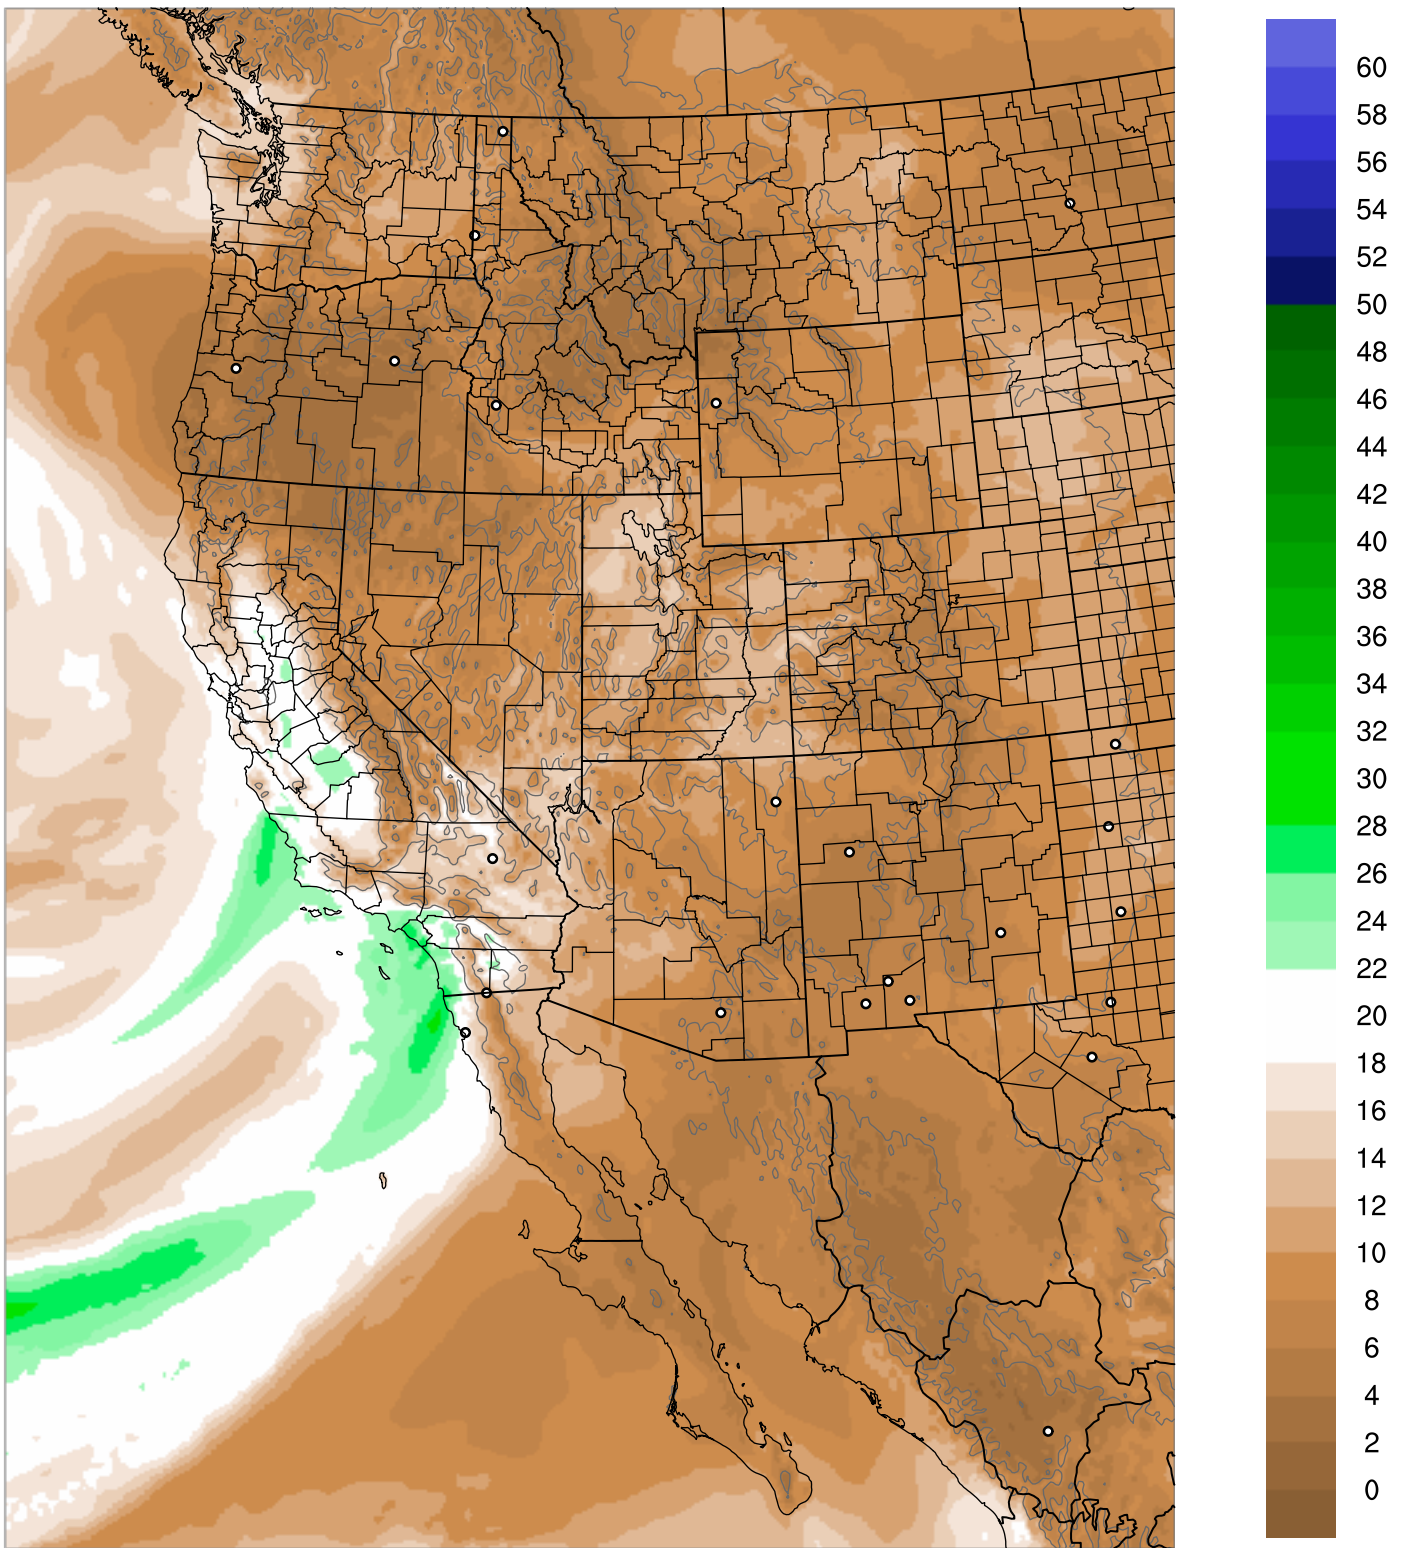

# PWV Error(mm) Obs-Init

Corrected PWV 10 Jan 2023 11:45 UTC

PWV Error(mm) Obs-Init