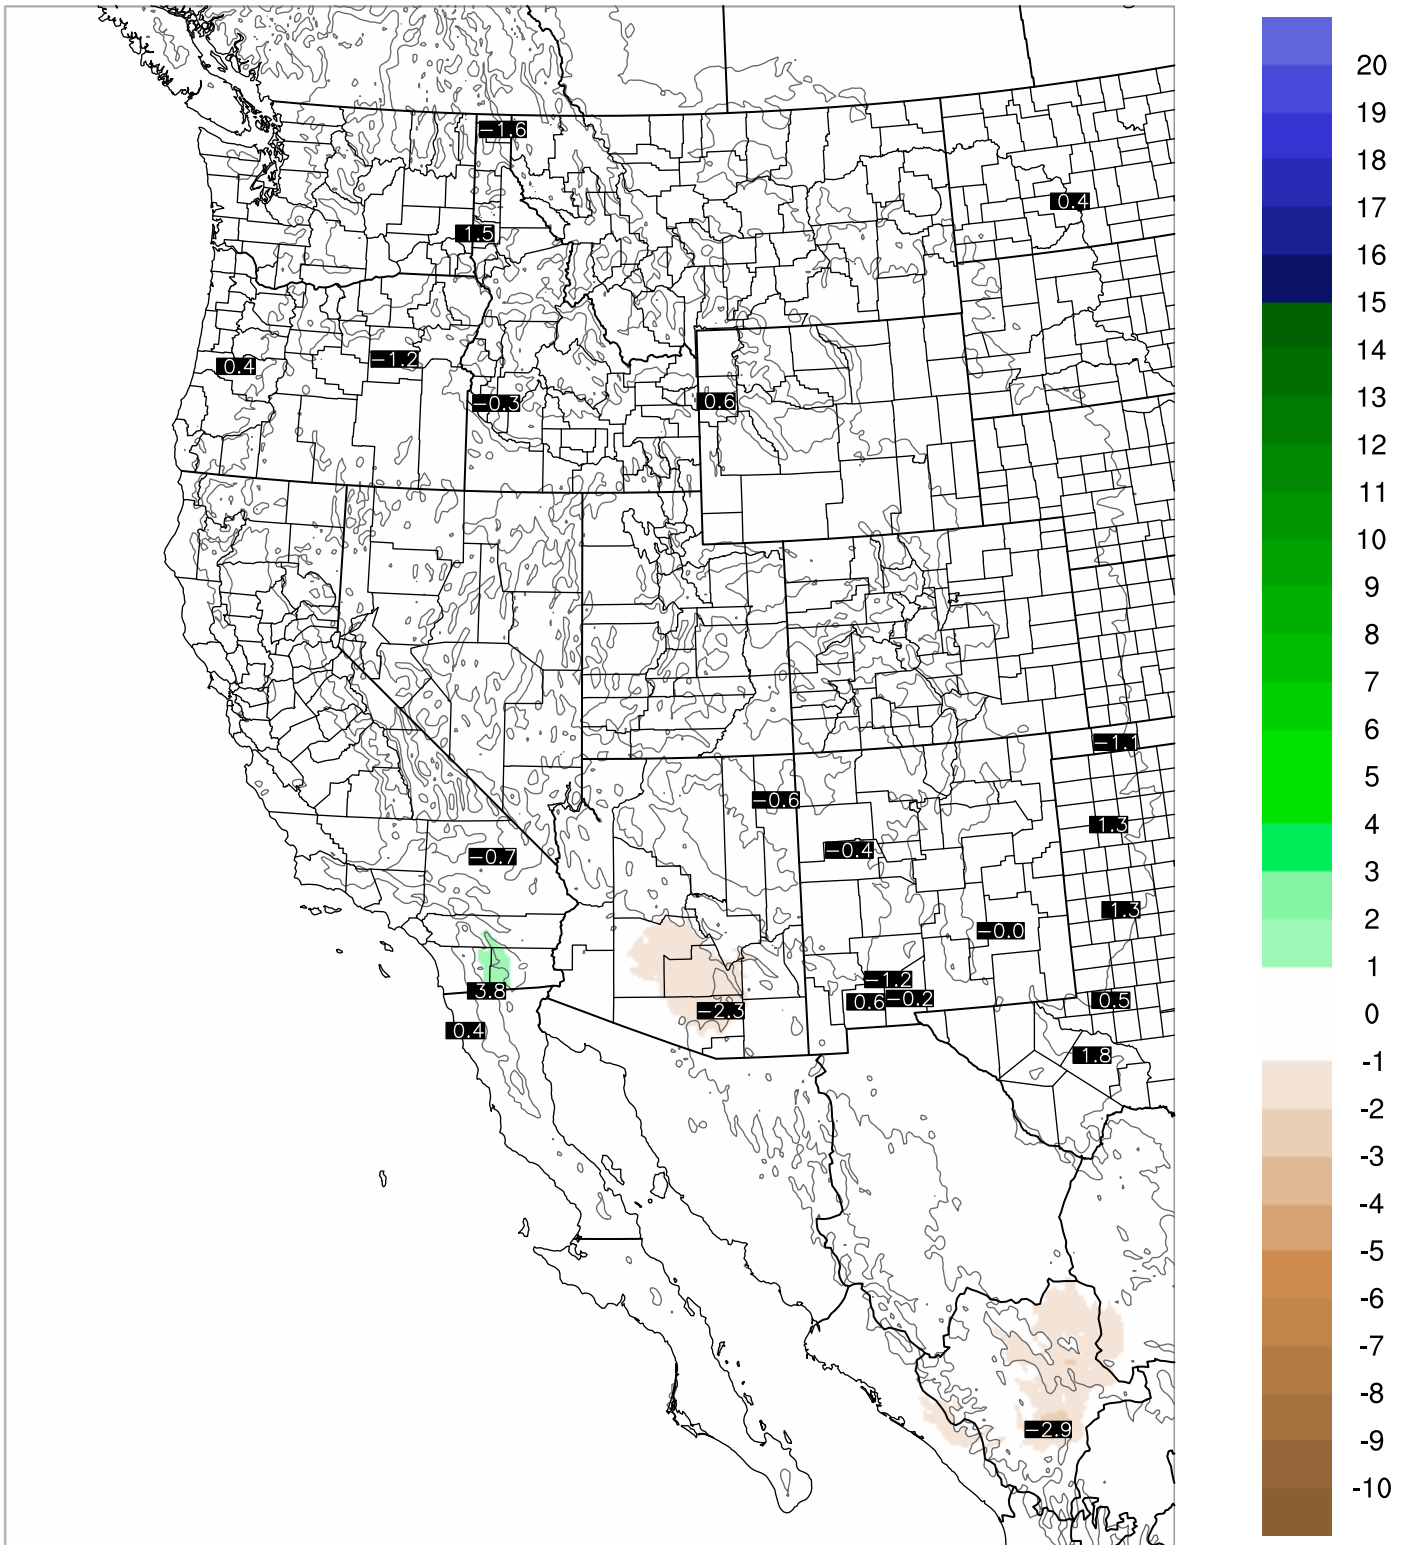

# Corrected PWV 10 Jan 2023 11:45 UTC

# PWV Error(mm) Obs-Init

Corrected PWV 10 Jan 2023 11:45 UTC

PWV Error(mm) Obs-Init