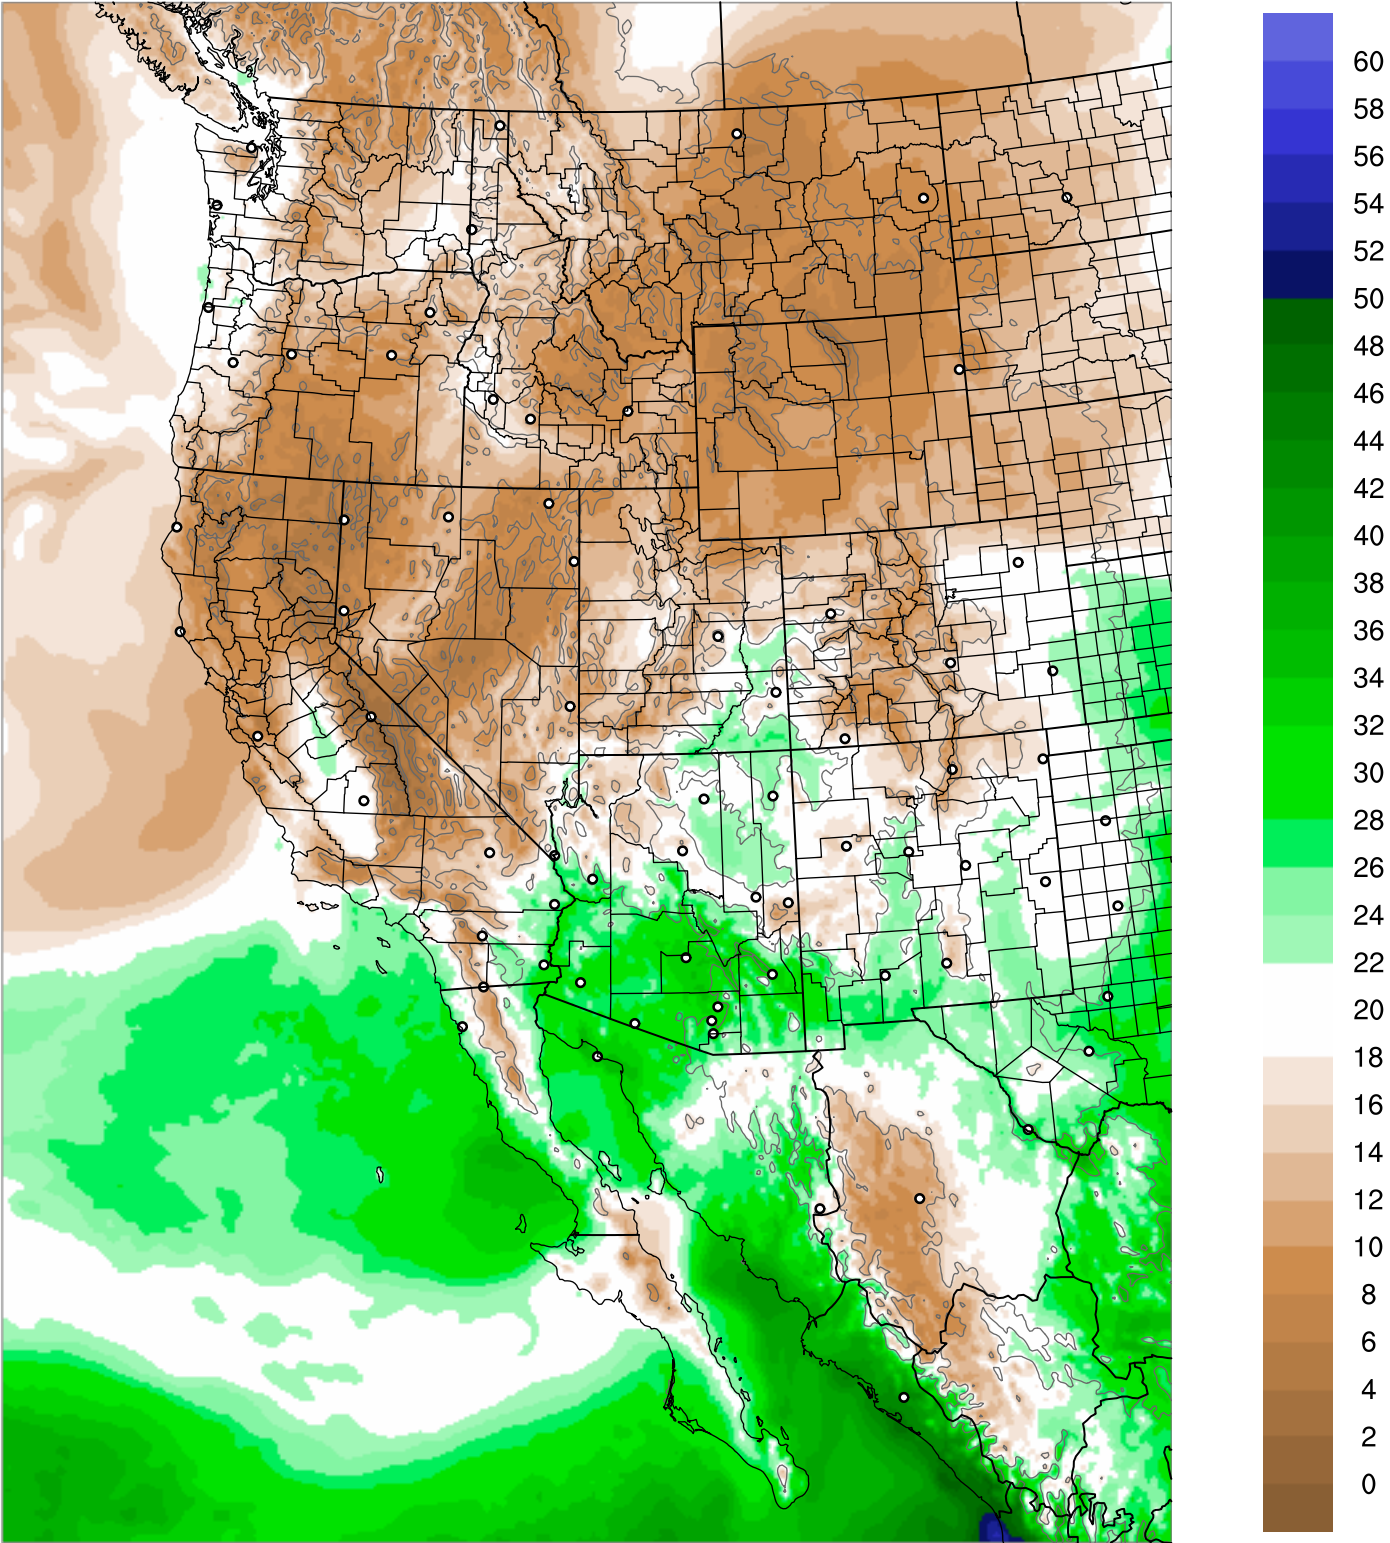

Corrected PWV 28 Sep 2021 11:45 UTC

Corrected PWV 28 Sep 2021 11:45 UTC

PWV Error(mm) Obs-Init