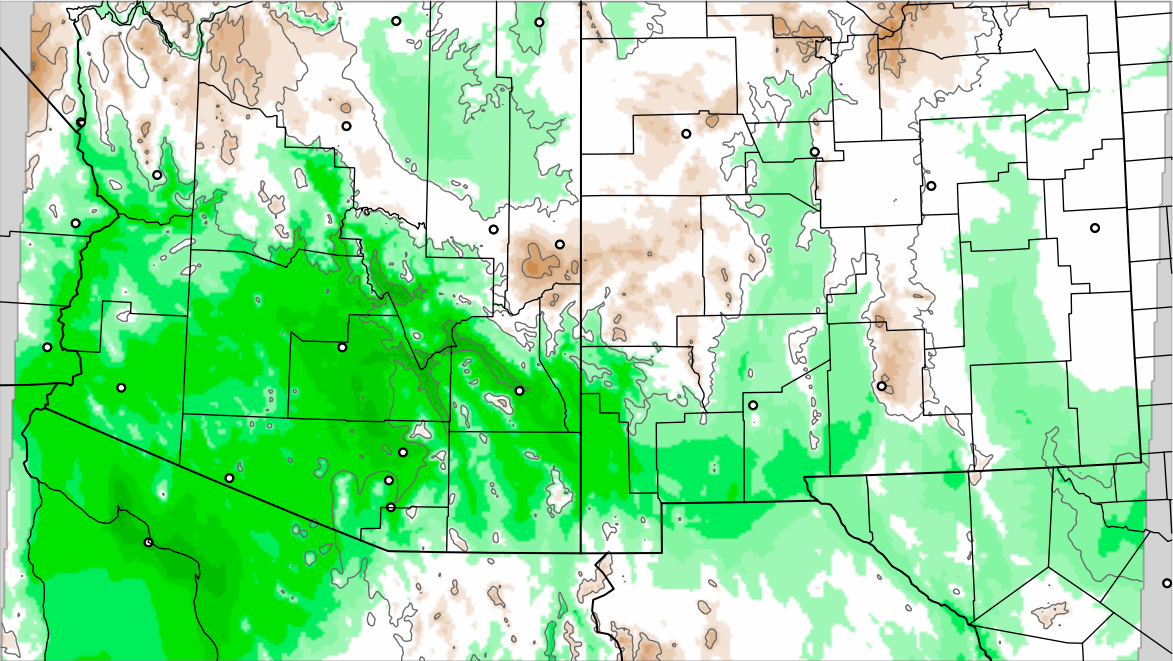

Corrected PWV 28 Sep 2021 11:45 UTC

Corrected PWV 28 Sep 2021 11:45 UTC

PWV Error(mm) Obs-Init