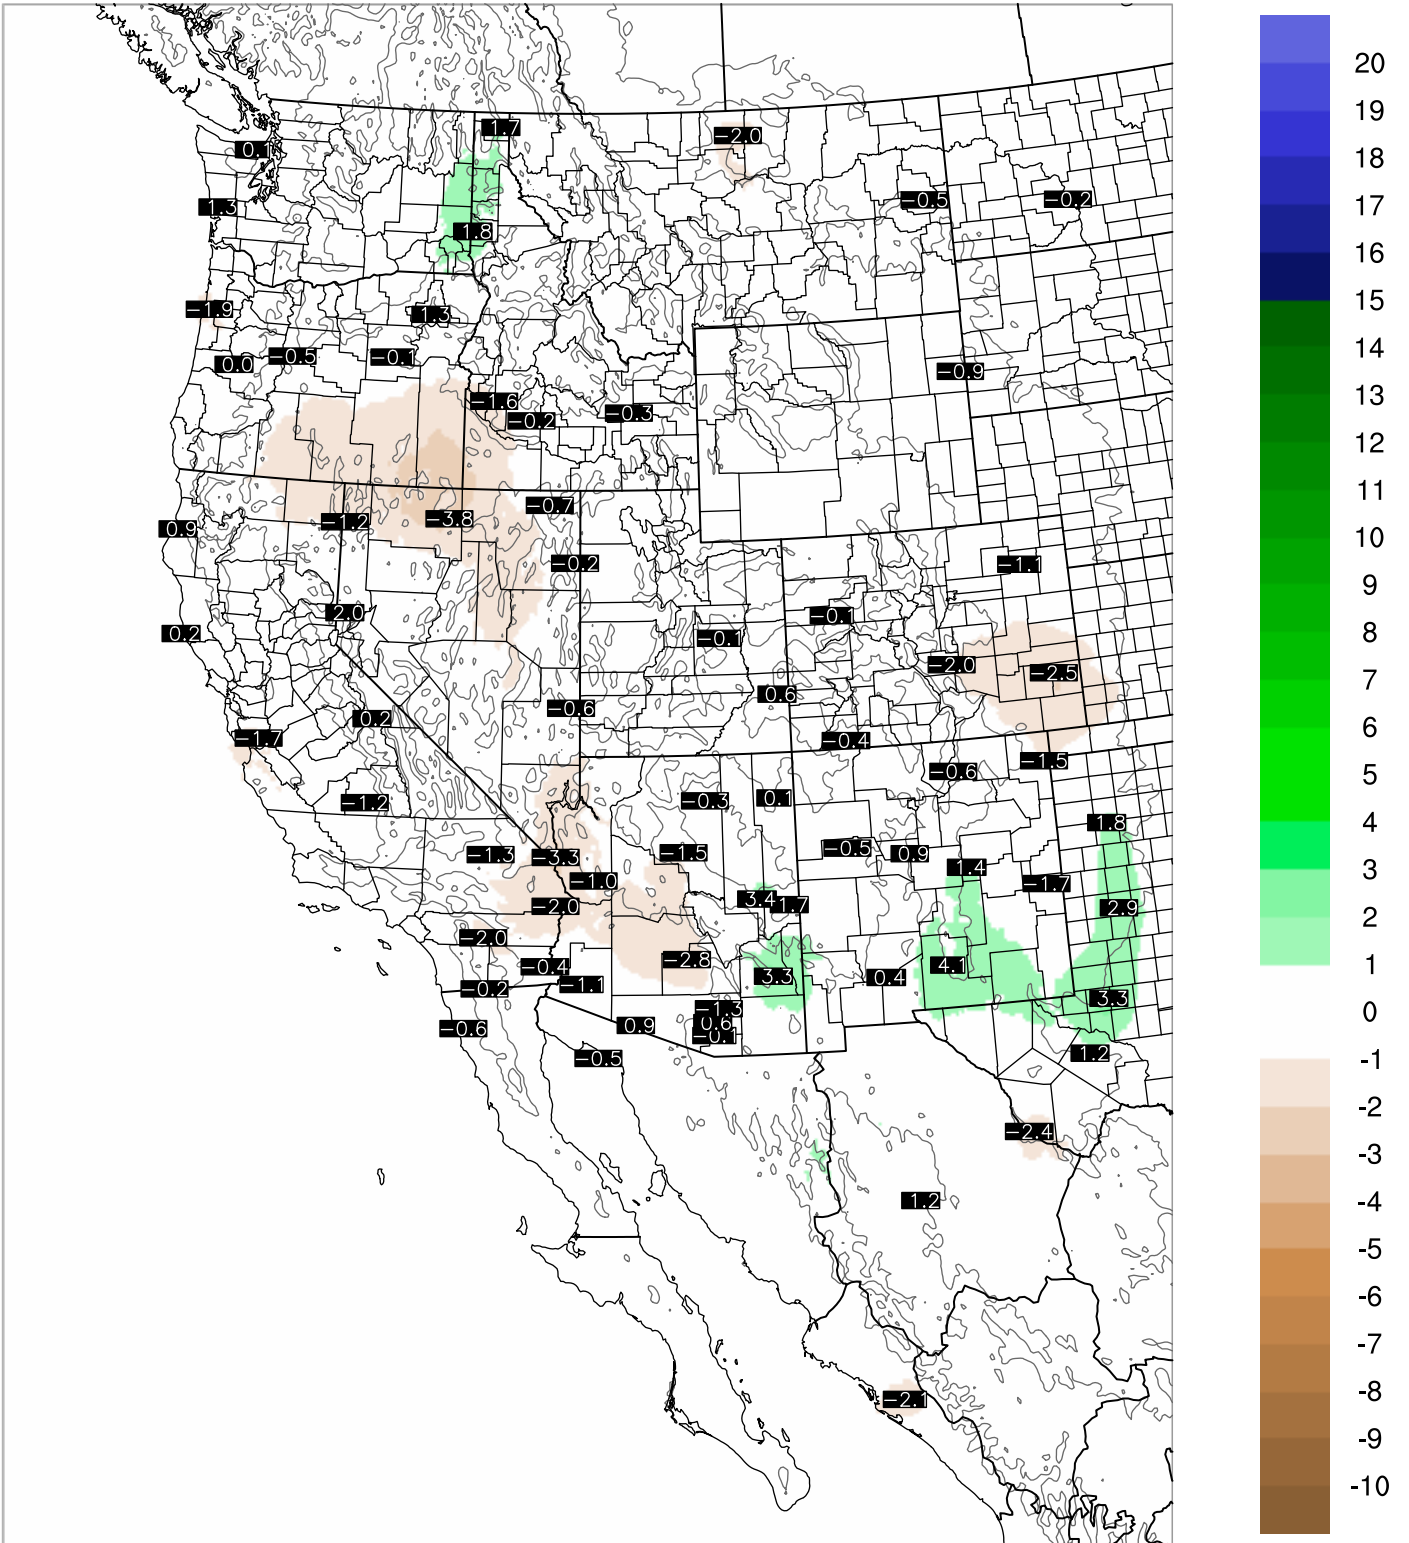

Corrected PWV 27 Sep 2021 11:45 UTC

PWV Error(mm) Obs-Init

Corrected PWV 27 Sep 2021 11:45 UTC

PWV Error(mm) Obs-Init