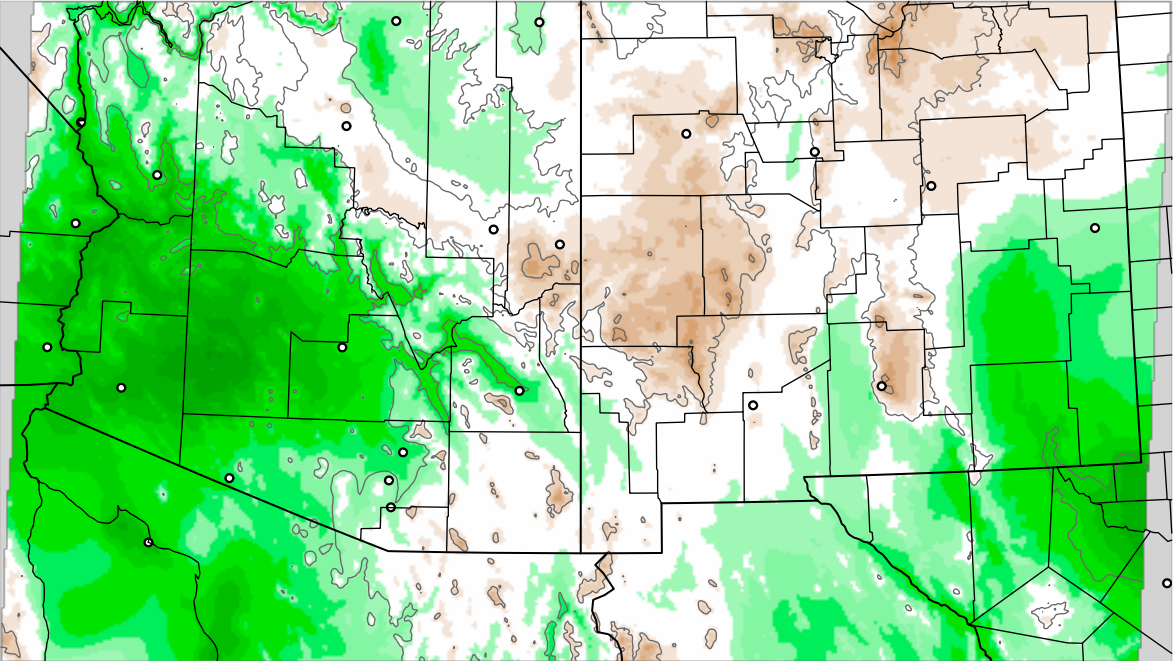

Corrected PWV 27 Sep 2021 11:45 UTC

PWV Error(mm) Obs-Init

Corrected PWV 27 Sep 2021 11:45 UTC

PWV Error(mm) Obs-Init