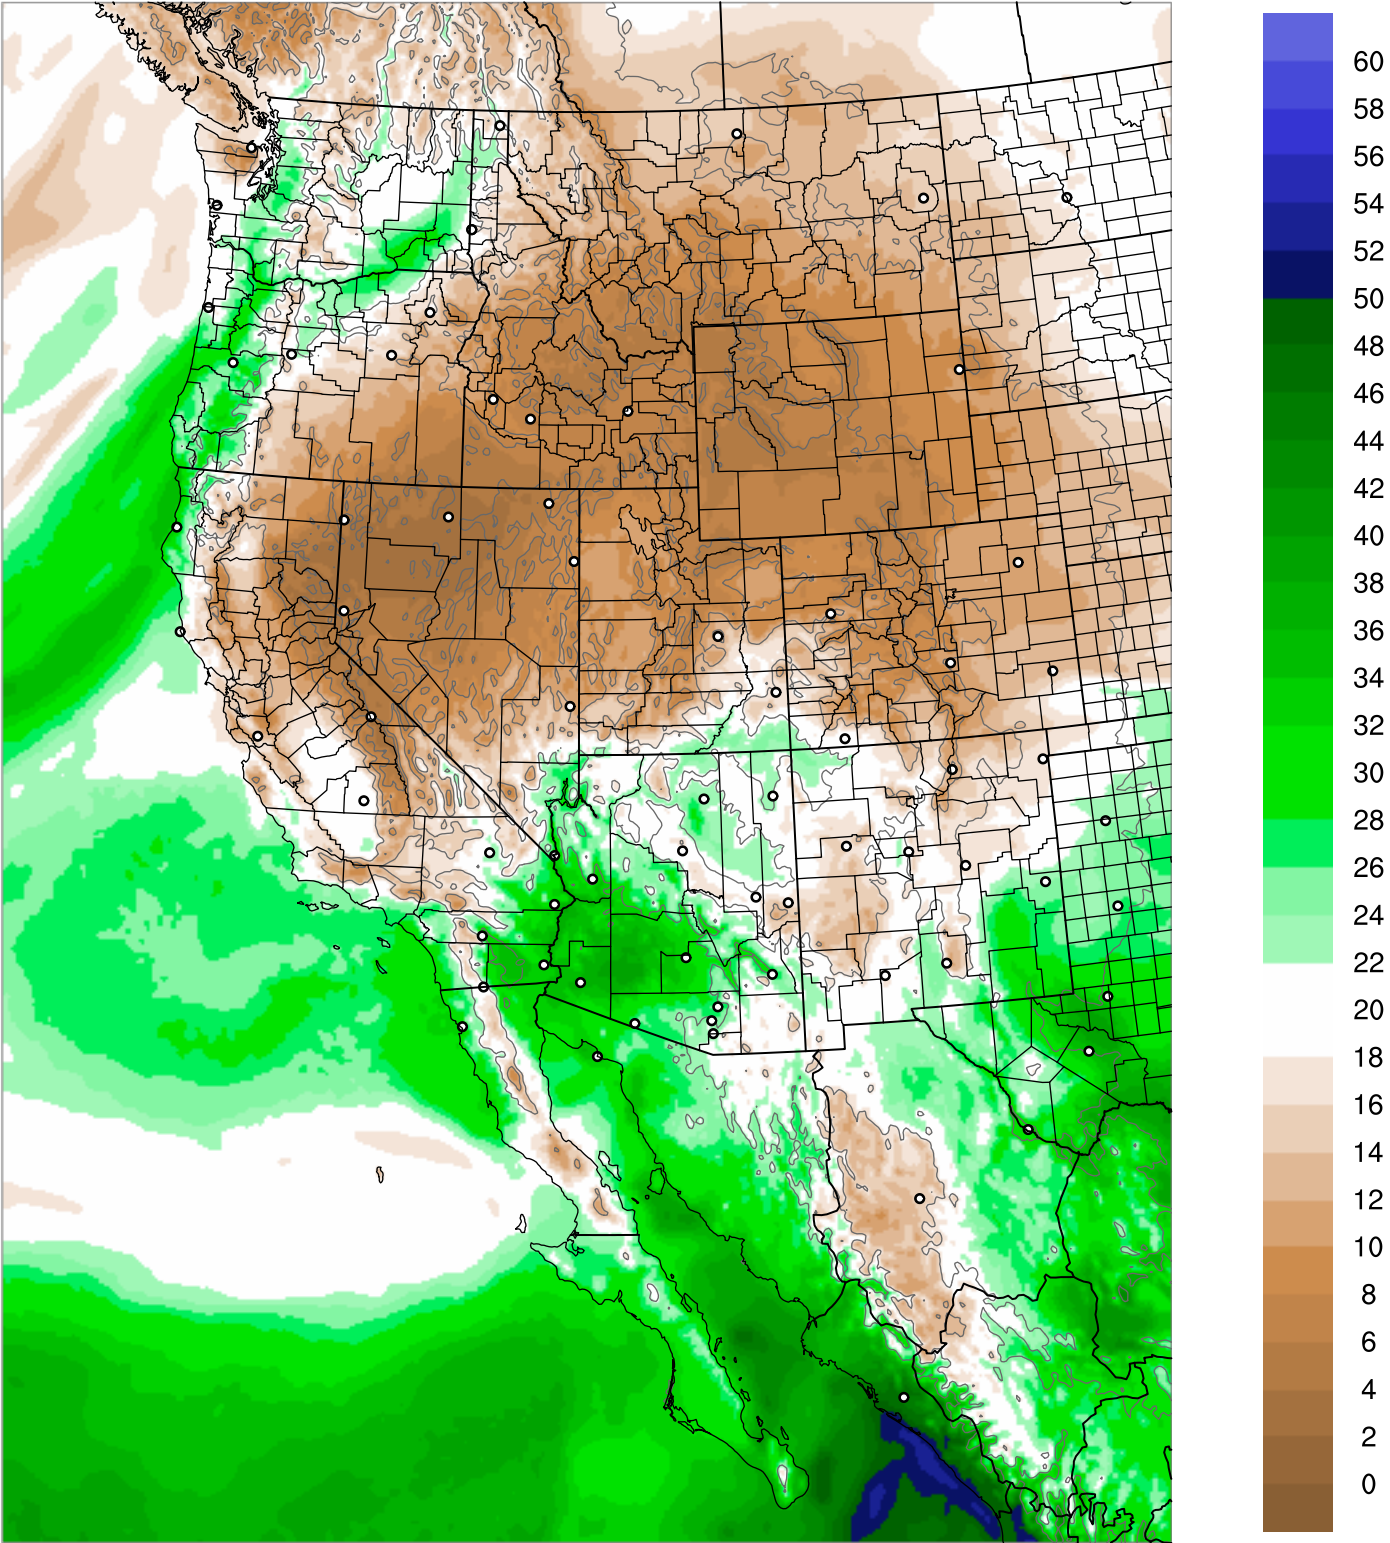

Corrected PWV 27 Sep 2021 11:45 UTC

PWV Error(mm) Obs-Init

Corrected PWV 27 Sep 2021 11:45 UTC

PWV Error(mm) Obs-Init