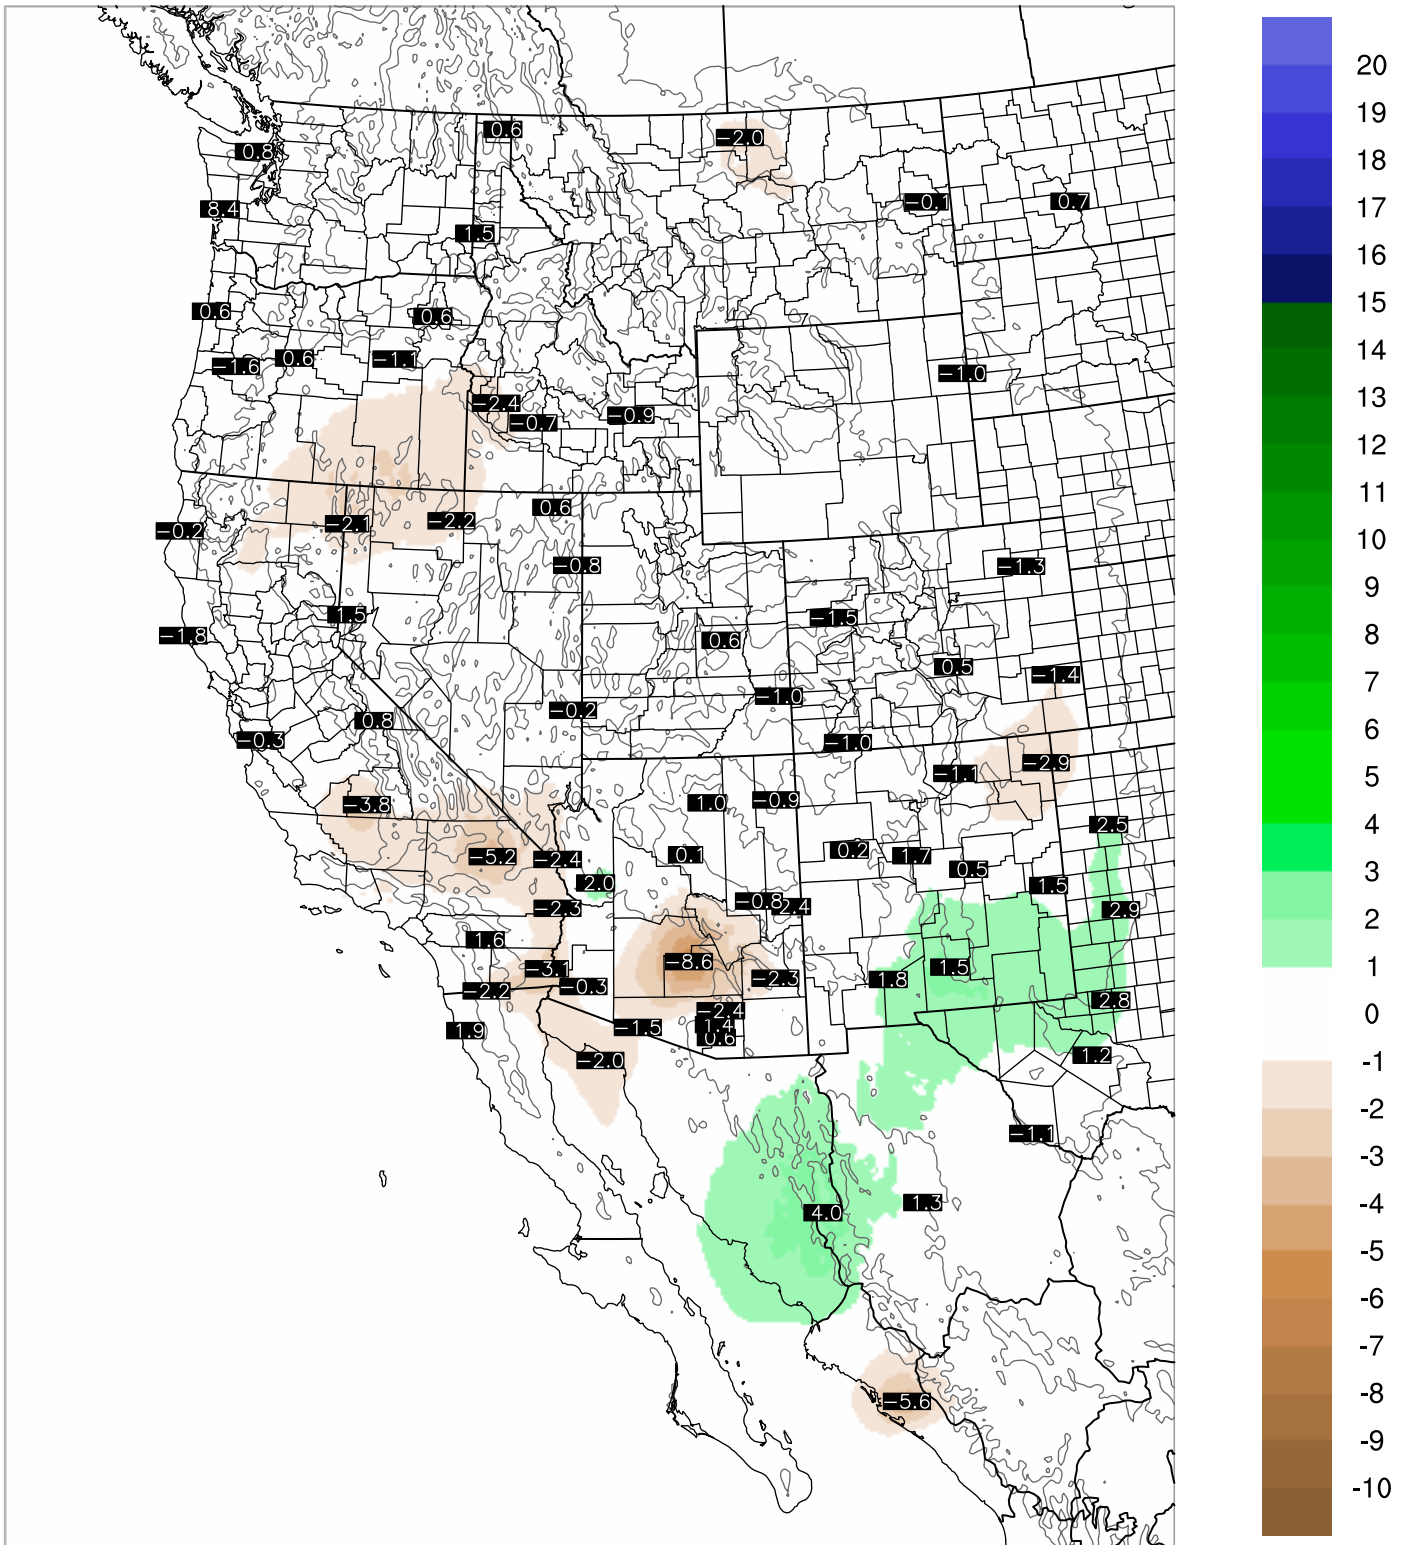

# Corrected PWV 26 Sep 2021 11:45 UTC

# PWV Error(mm) Obs-Init

Corrected PWV 26 Sep 2021 11:45 UTC

PWV Error(mm) Obs-Init