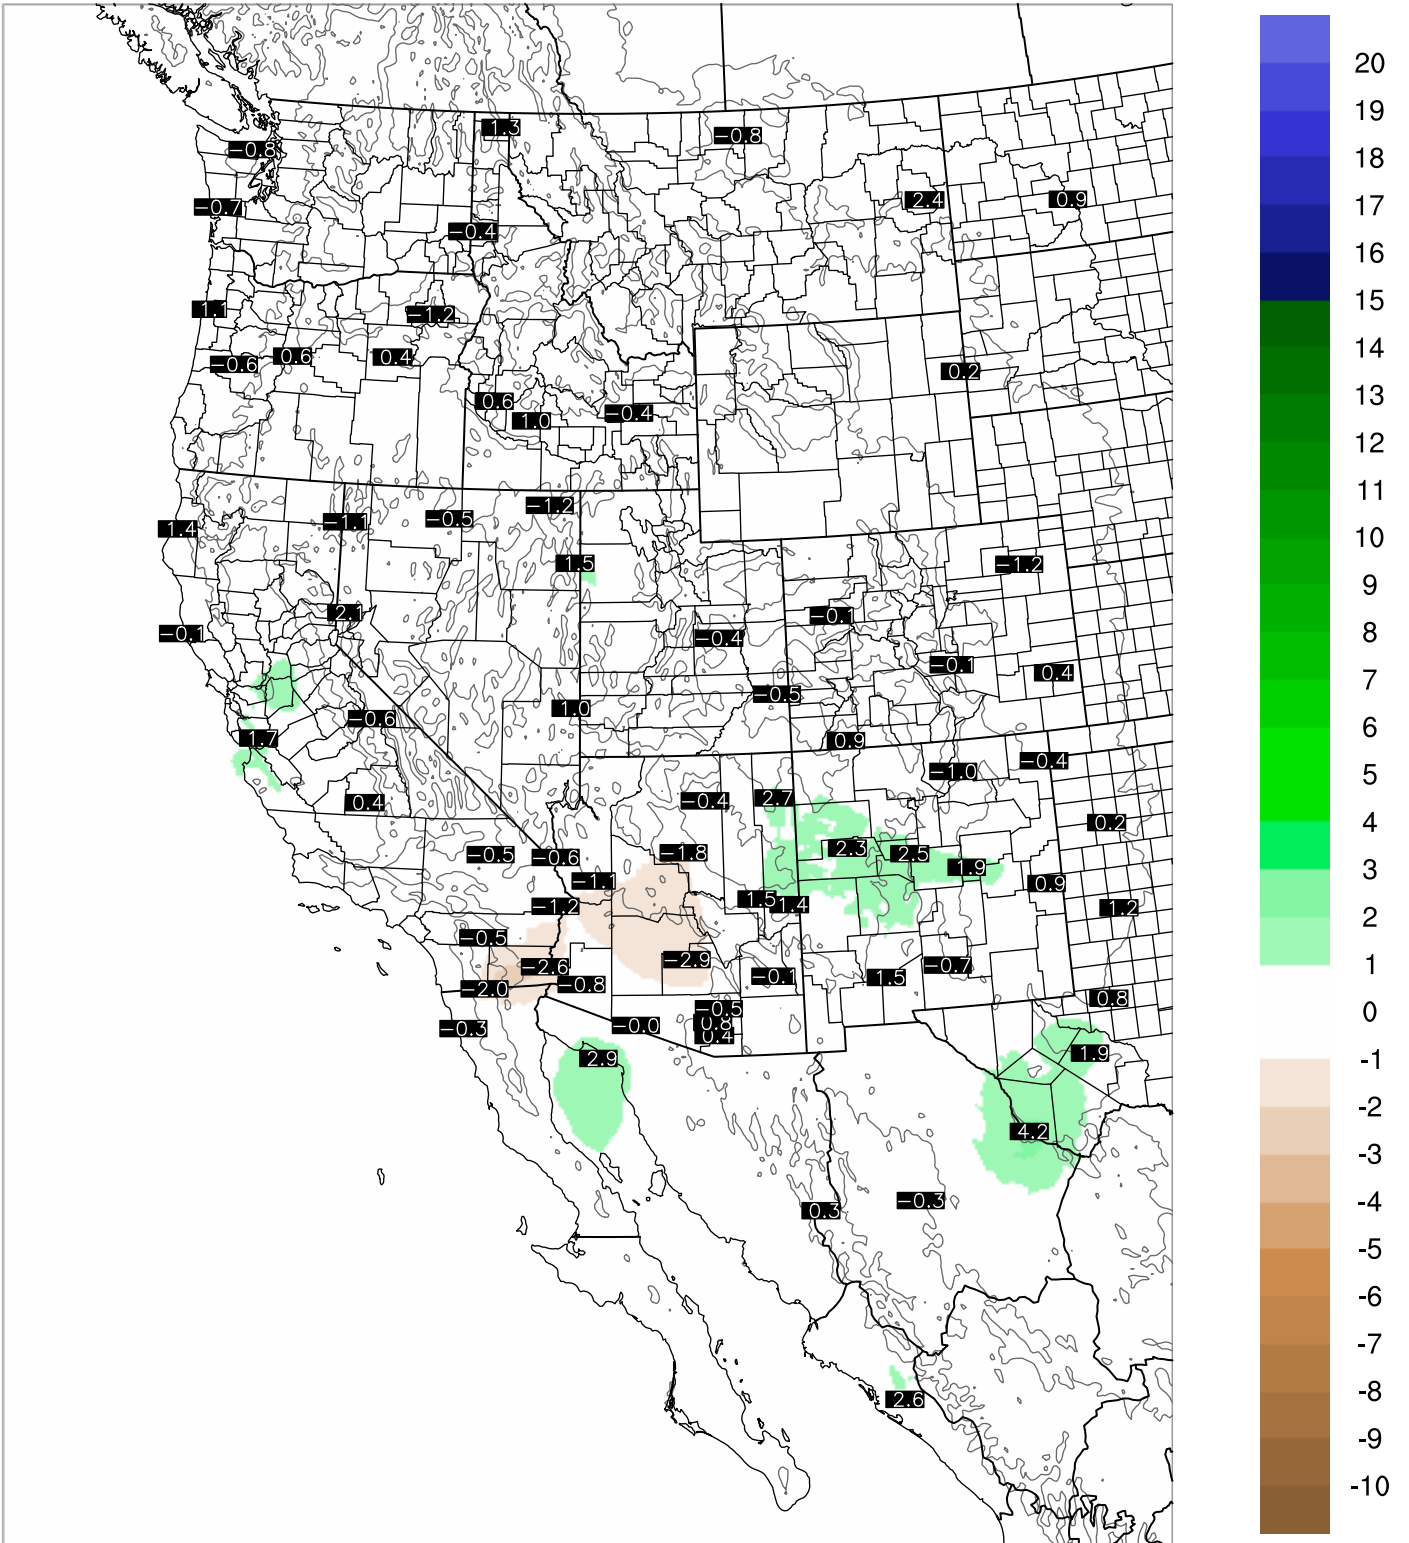

# Corrected PWV 24 Sep 2021 11:45 UTC

# PWV Error(mm) Obs-Init

Corrected PWV 24 Sep 2021 11:45 UTC

PWV Error(mm) Obs-Init