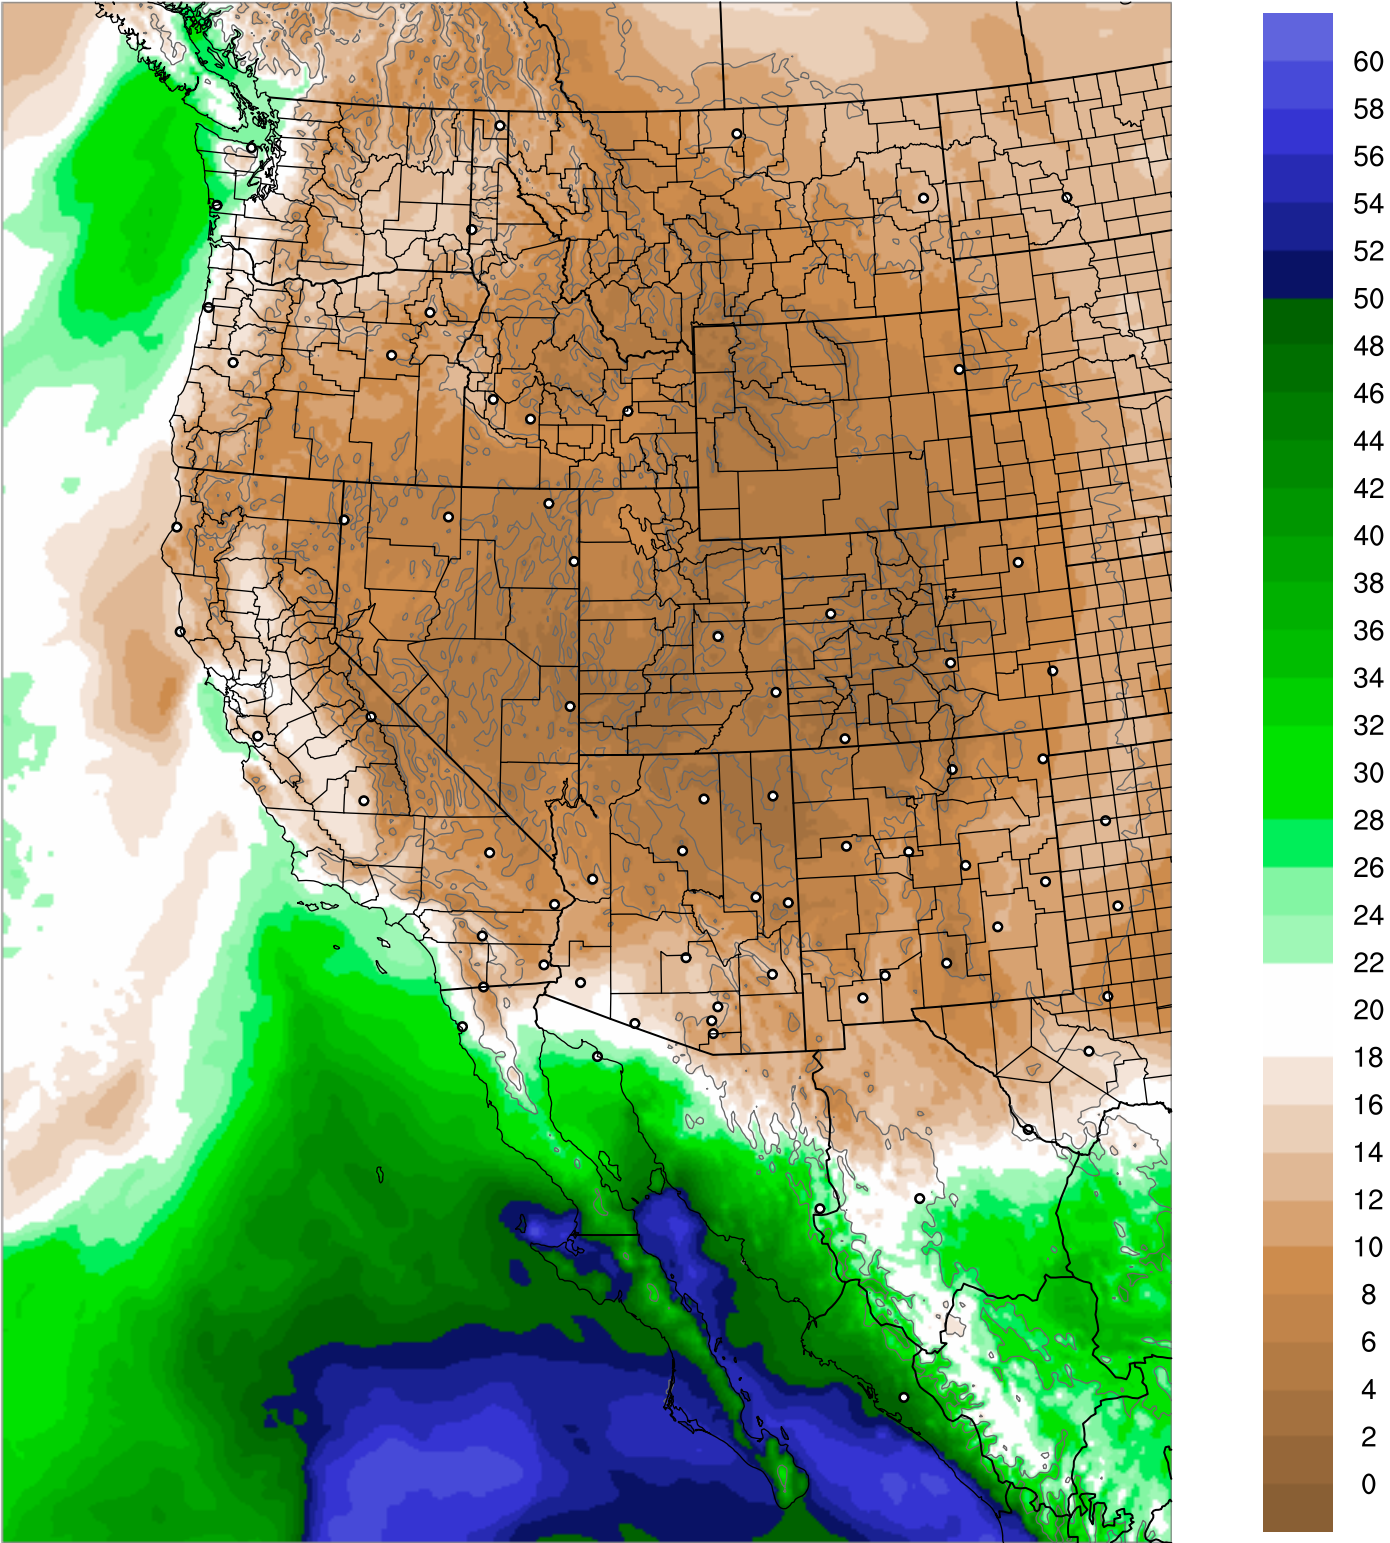

Corrected PWV 22 Sep 2021 11:45 UTC

PWV Error(mm) Obs-Init

Corrected PWV 22 Sep 2021 11:45 UTC

PWV Error(mm) Obs-Init