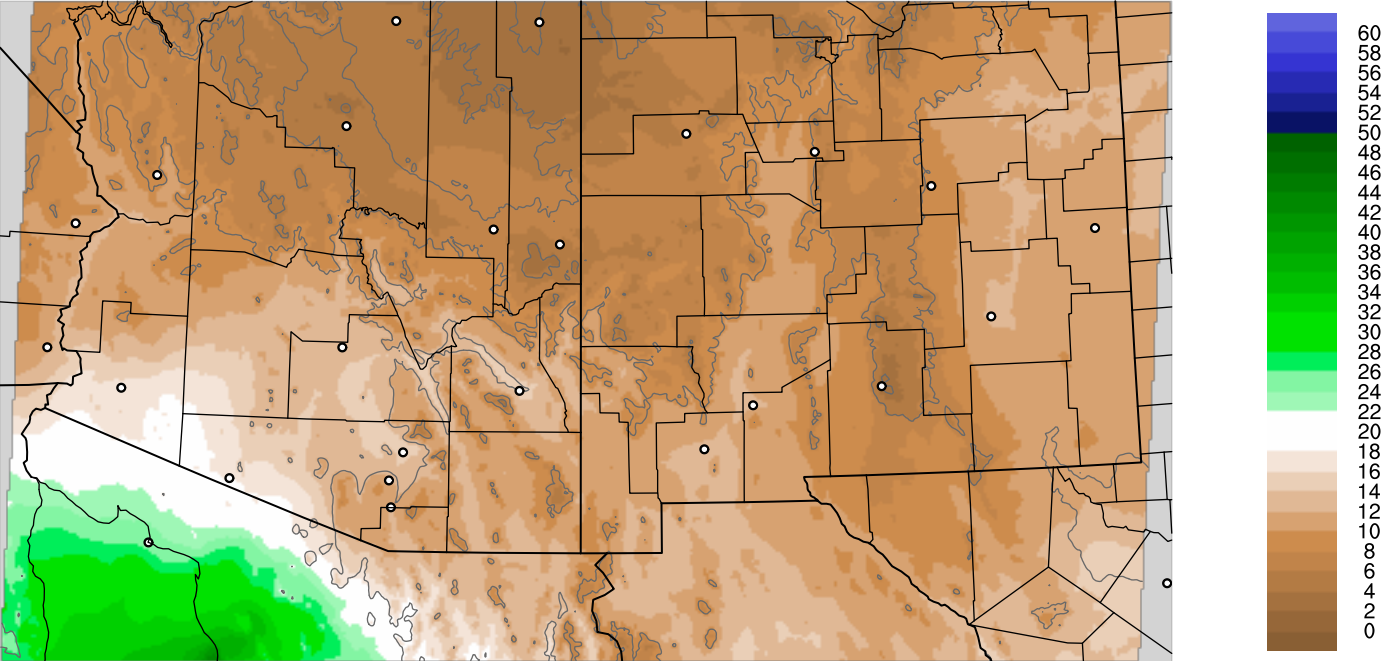

Corrected PWV 22 Sep 2021 11:45 UTC

PWV Error(mm) Obs-Init

Corrected PWV 22 Sep 2021 11:45 UTC

PWV Error(mm) Obs-Init