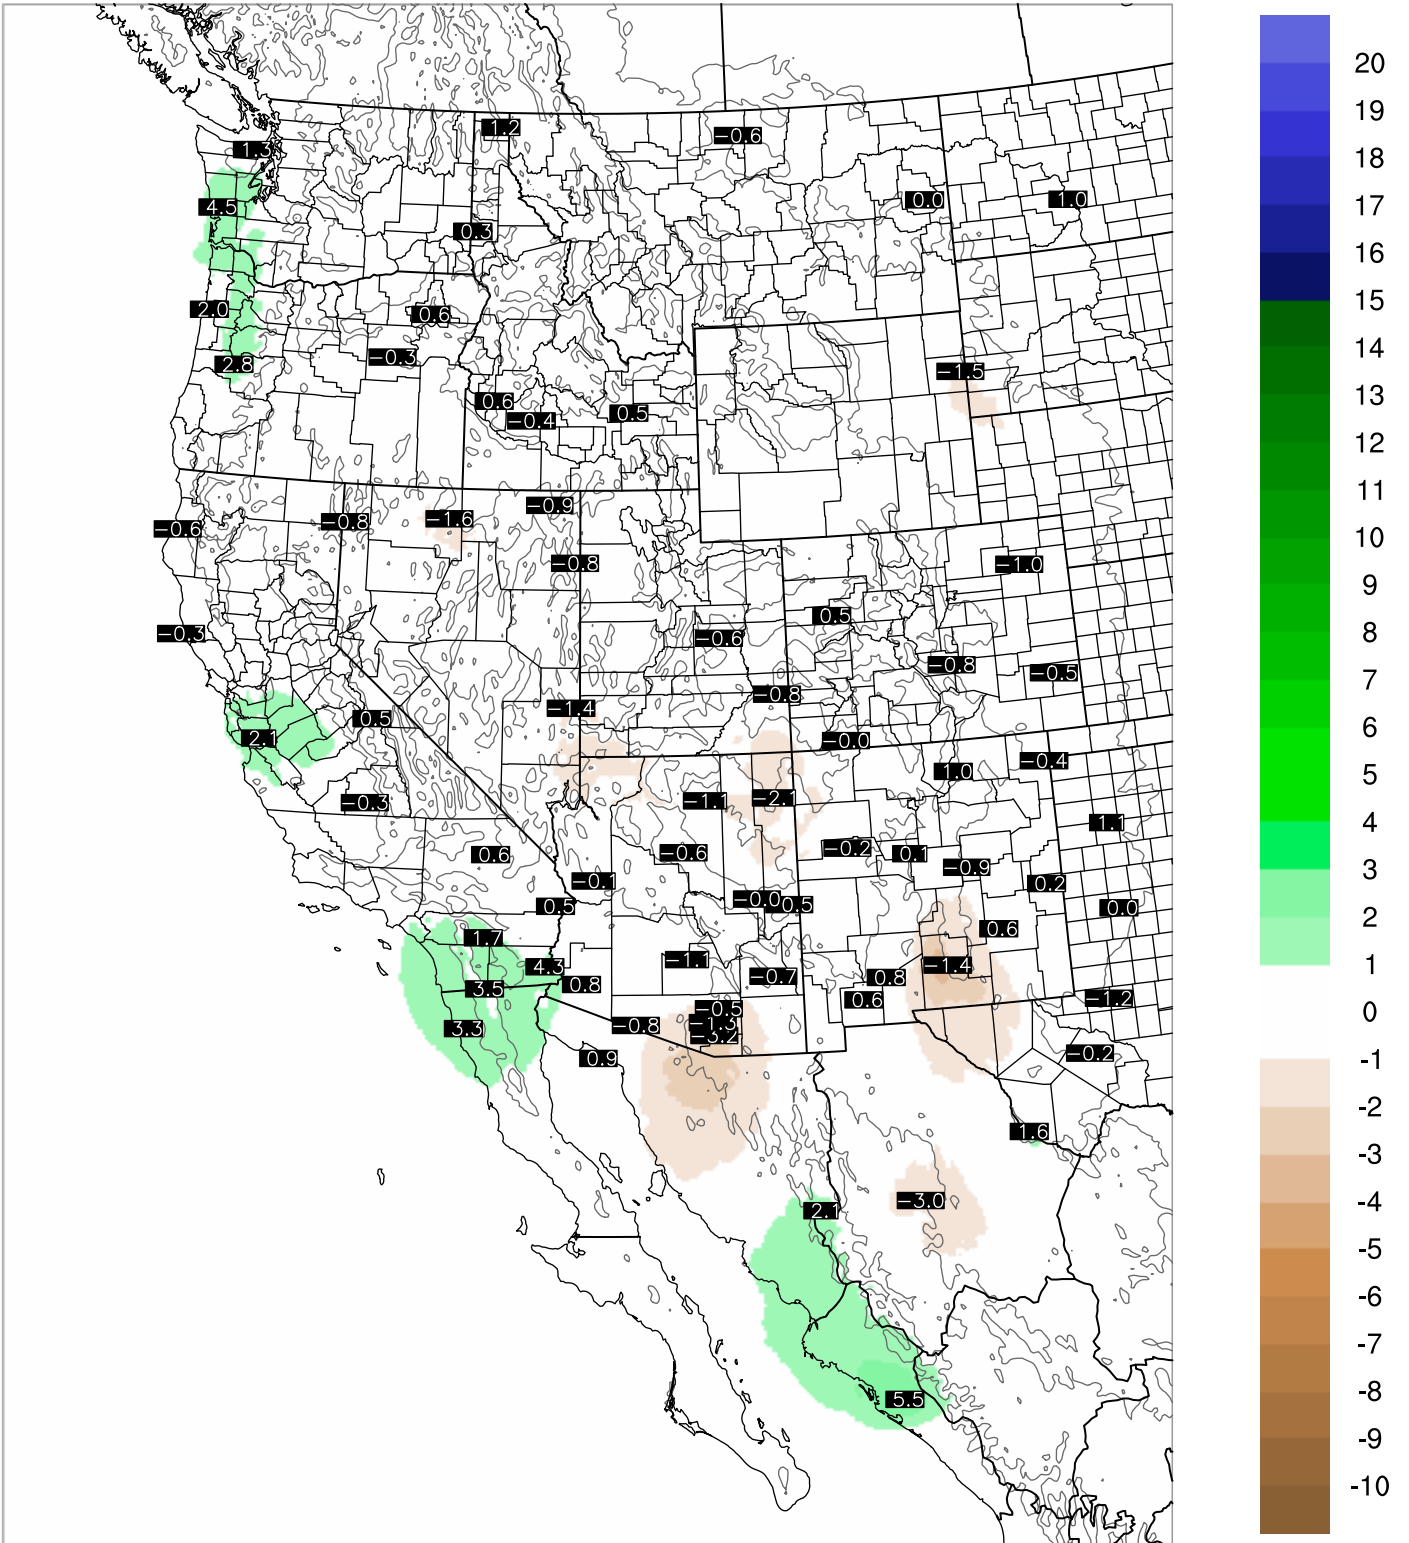

Corrected PWV 22 Sep 2021 11:45 UTC

PWV Error(mm) Obs-Init

Corrected PWV 22 Sep 2021 11:45 UTC

PWV Error(mm) Obs-Init