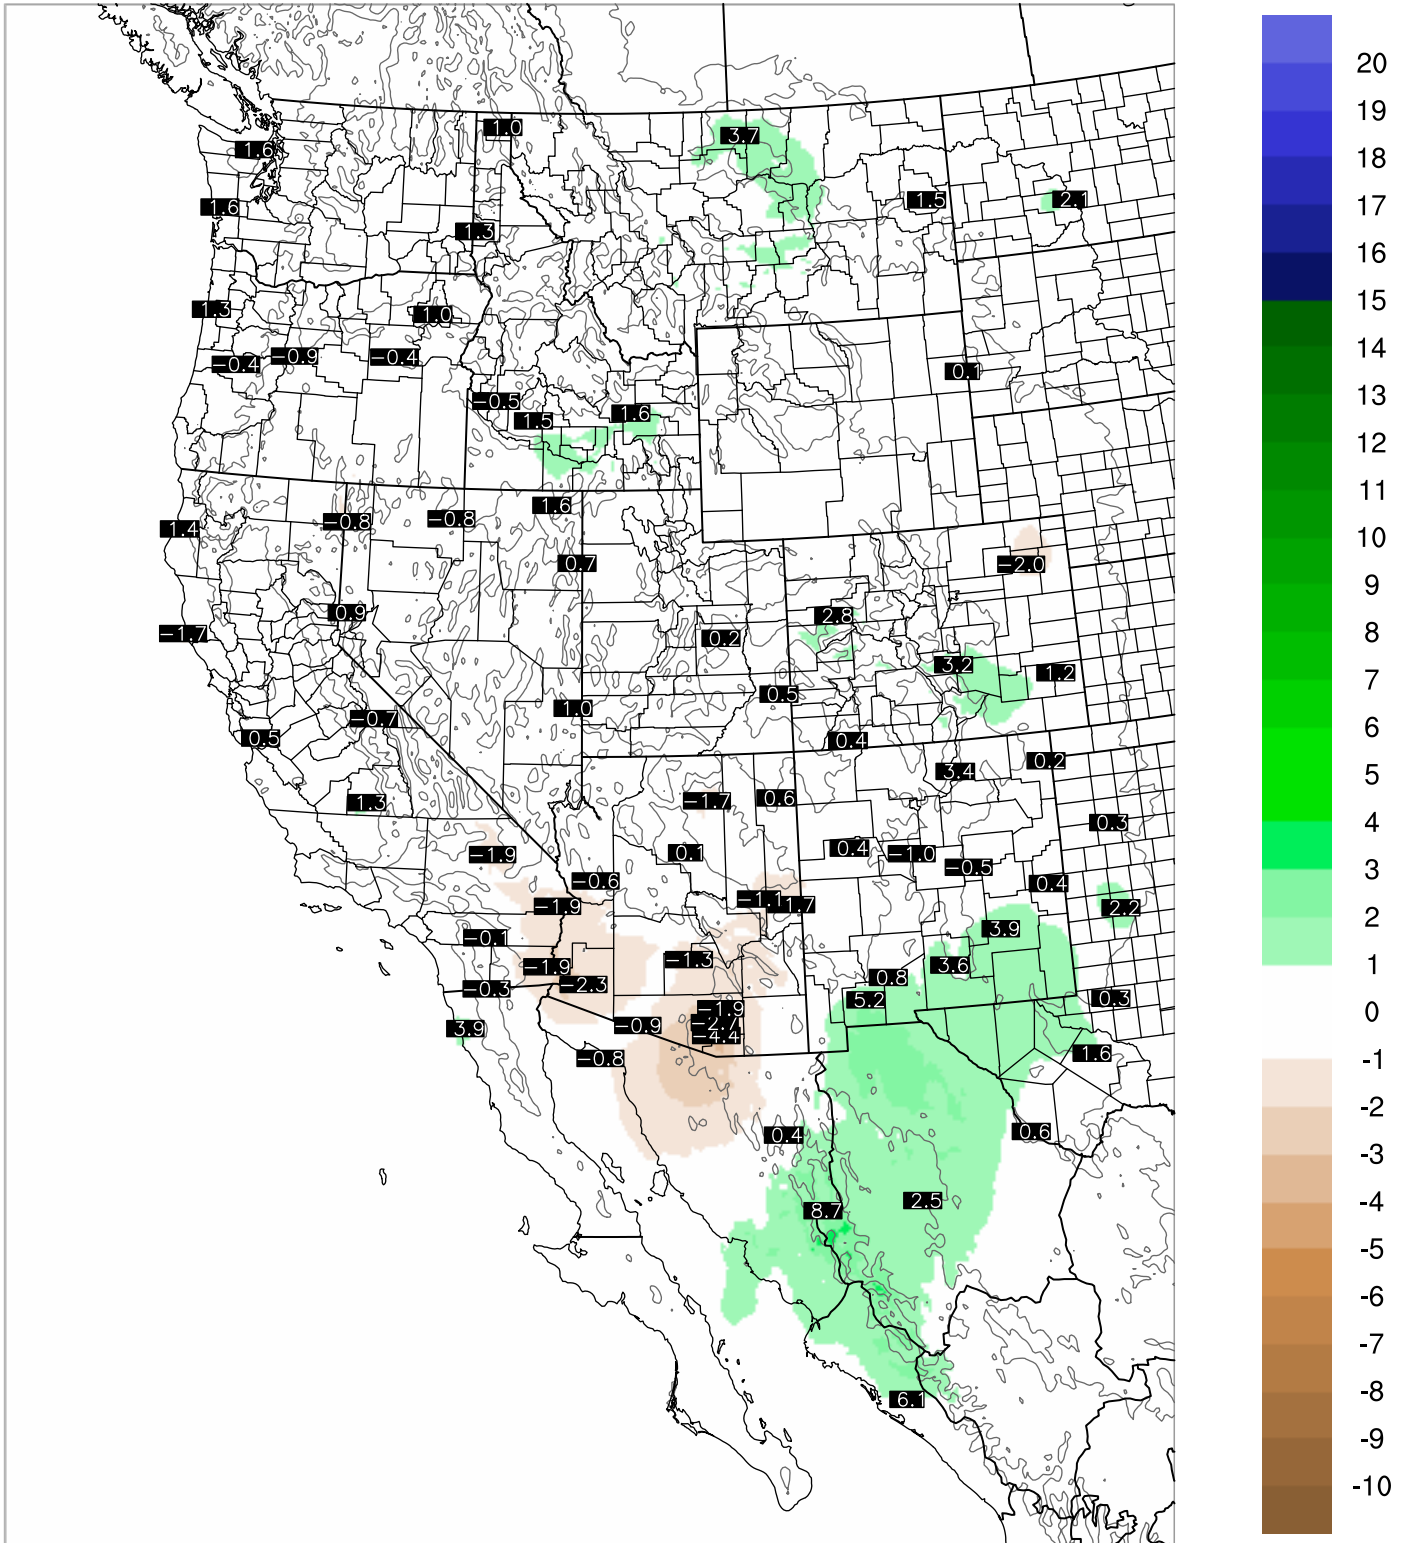

Corrected PWV 20 Sep 2021 11:45 UTC

PWV Error(mm) Obs-Init

Corrected PWV 20 Sep 2021 11:45 UTC

PWV Error(mm) Obs-Init