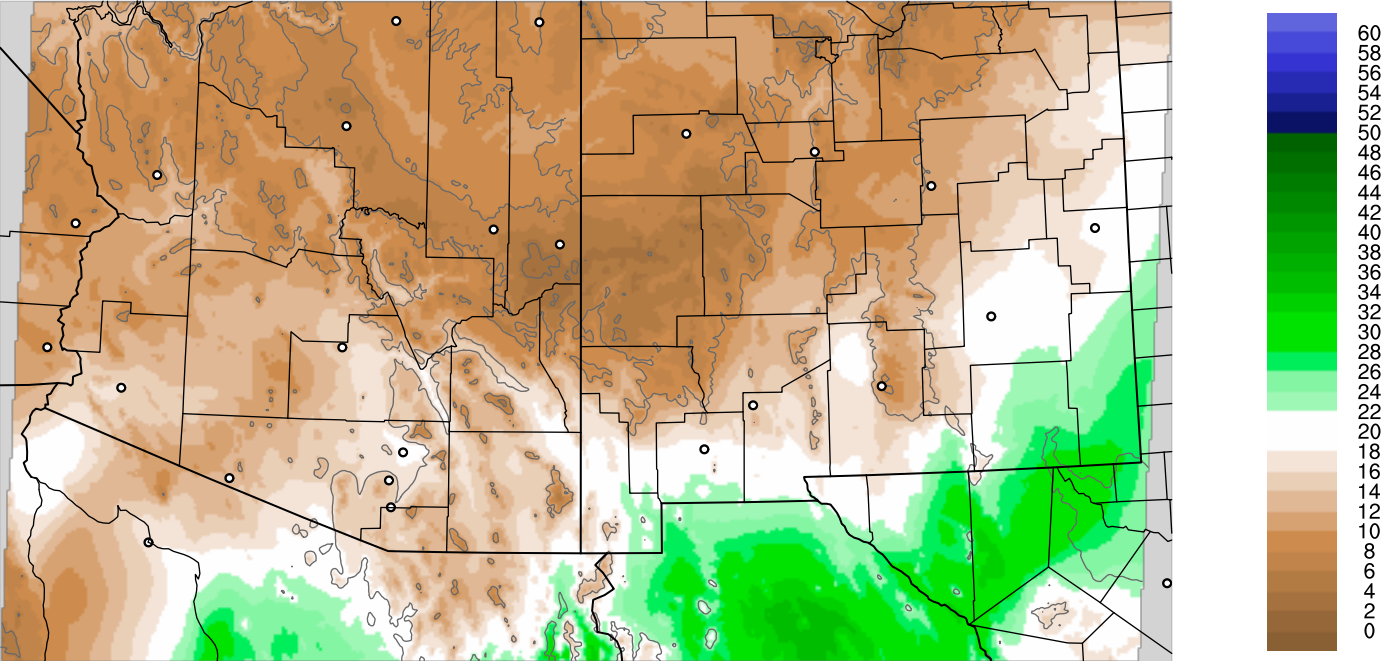

Corrected PWV 20 Sep 2021 11:45 UTC

PWV Error(mm) Obs-Init

Corrected PWV 20 Sep 2021 11:45 UTC

PWV Error(mm) Obs-Init