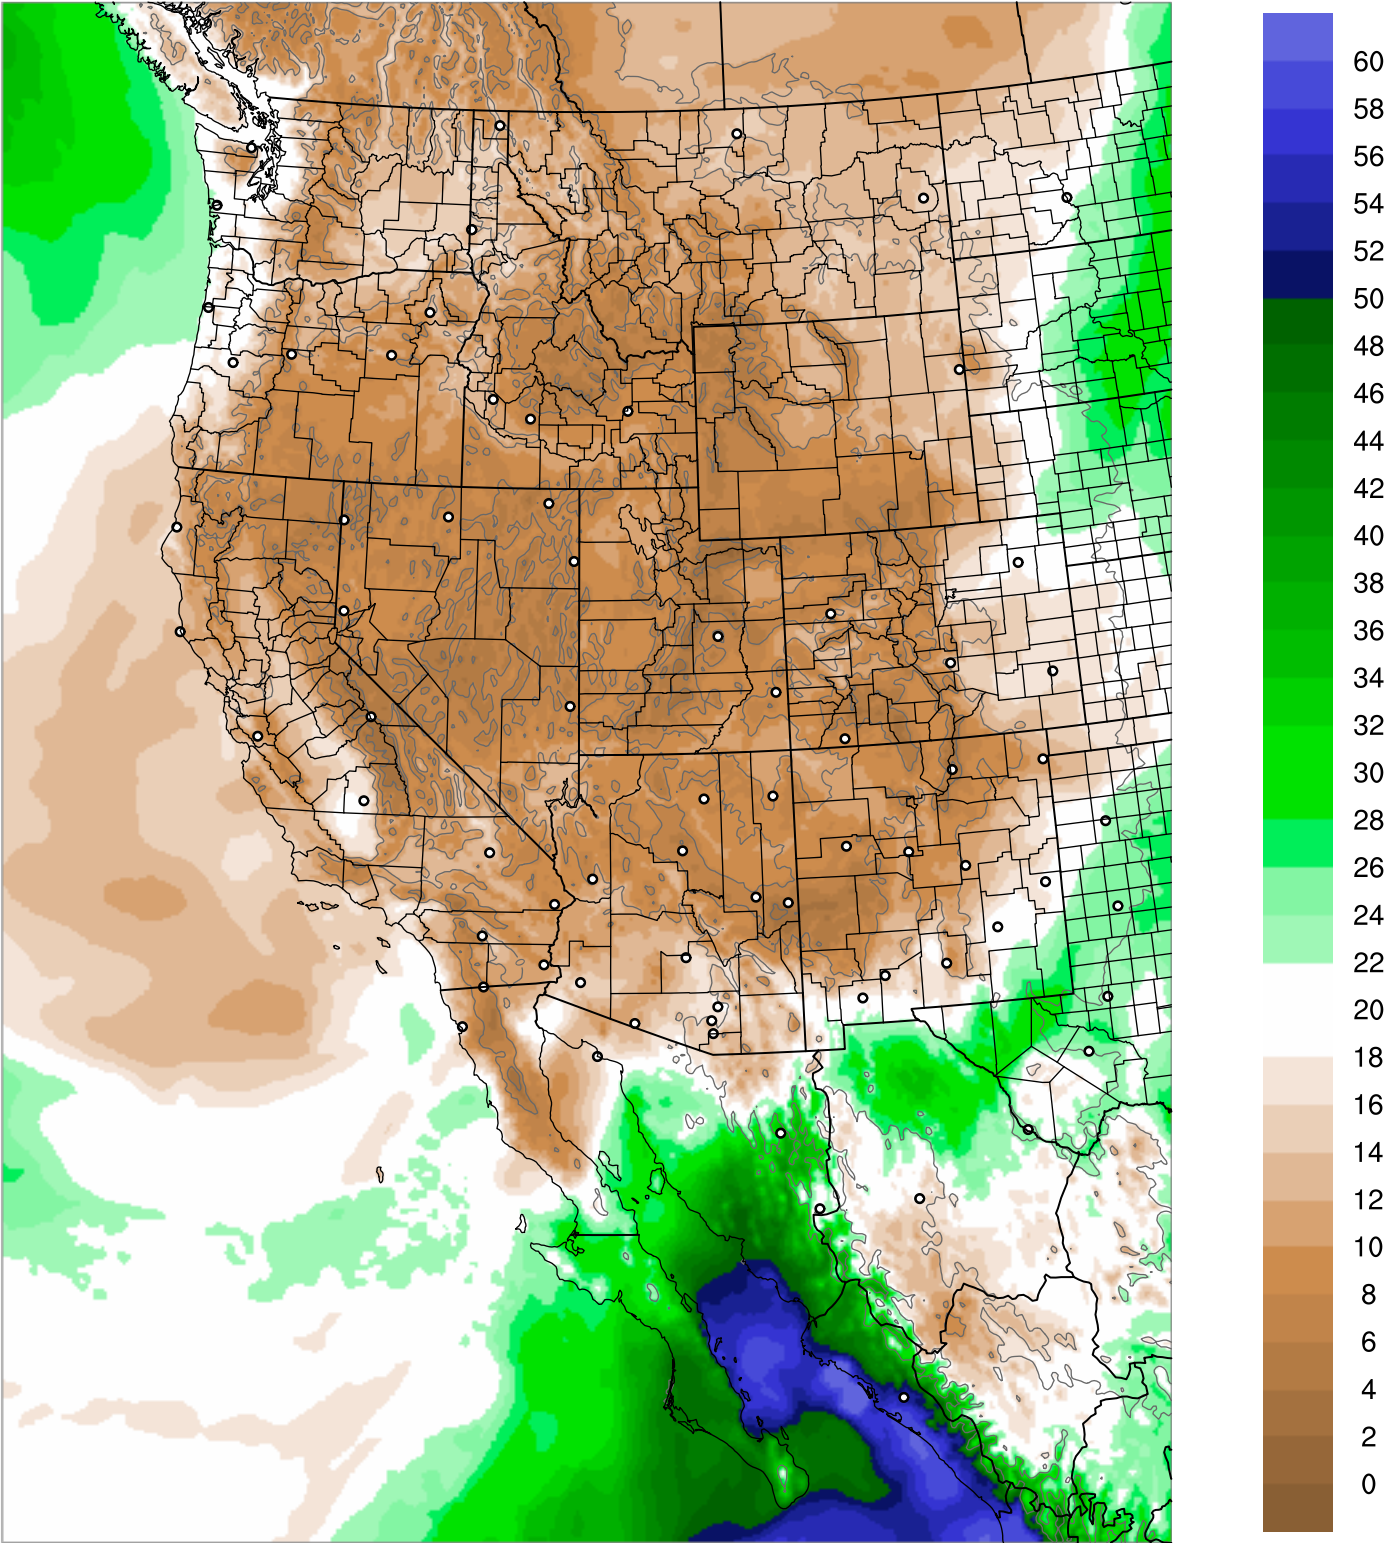

Corrected PWV 20 Sep 2021 11:45 UTC

PWV Error(mm) Obs-Init

Corrected PWV 20 Sep 2021 11:45 UTC

PWV Error(mm) Obs-Init