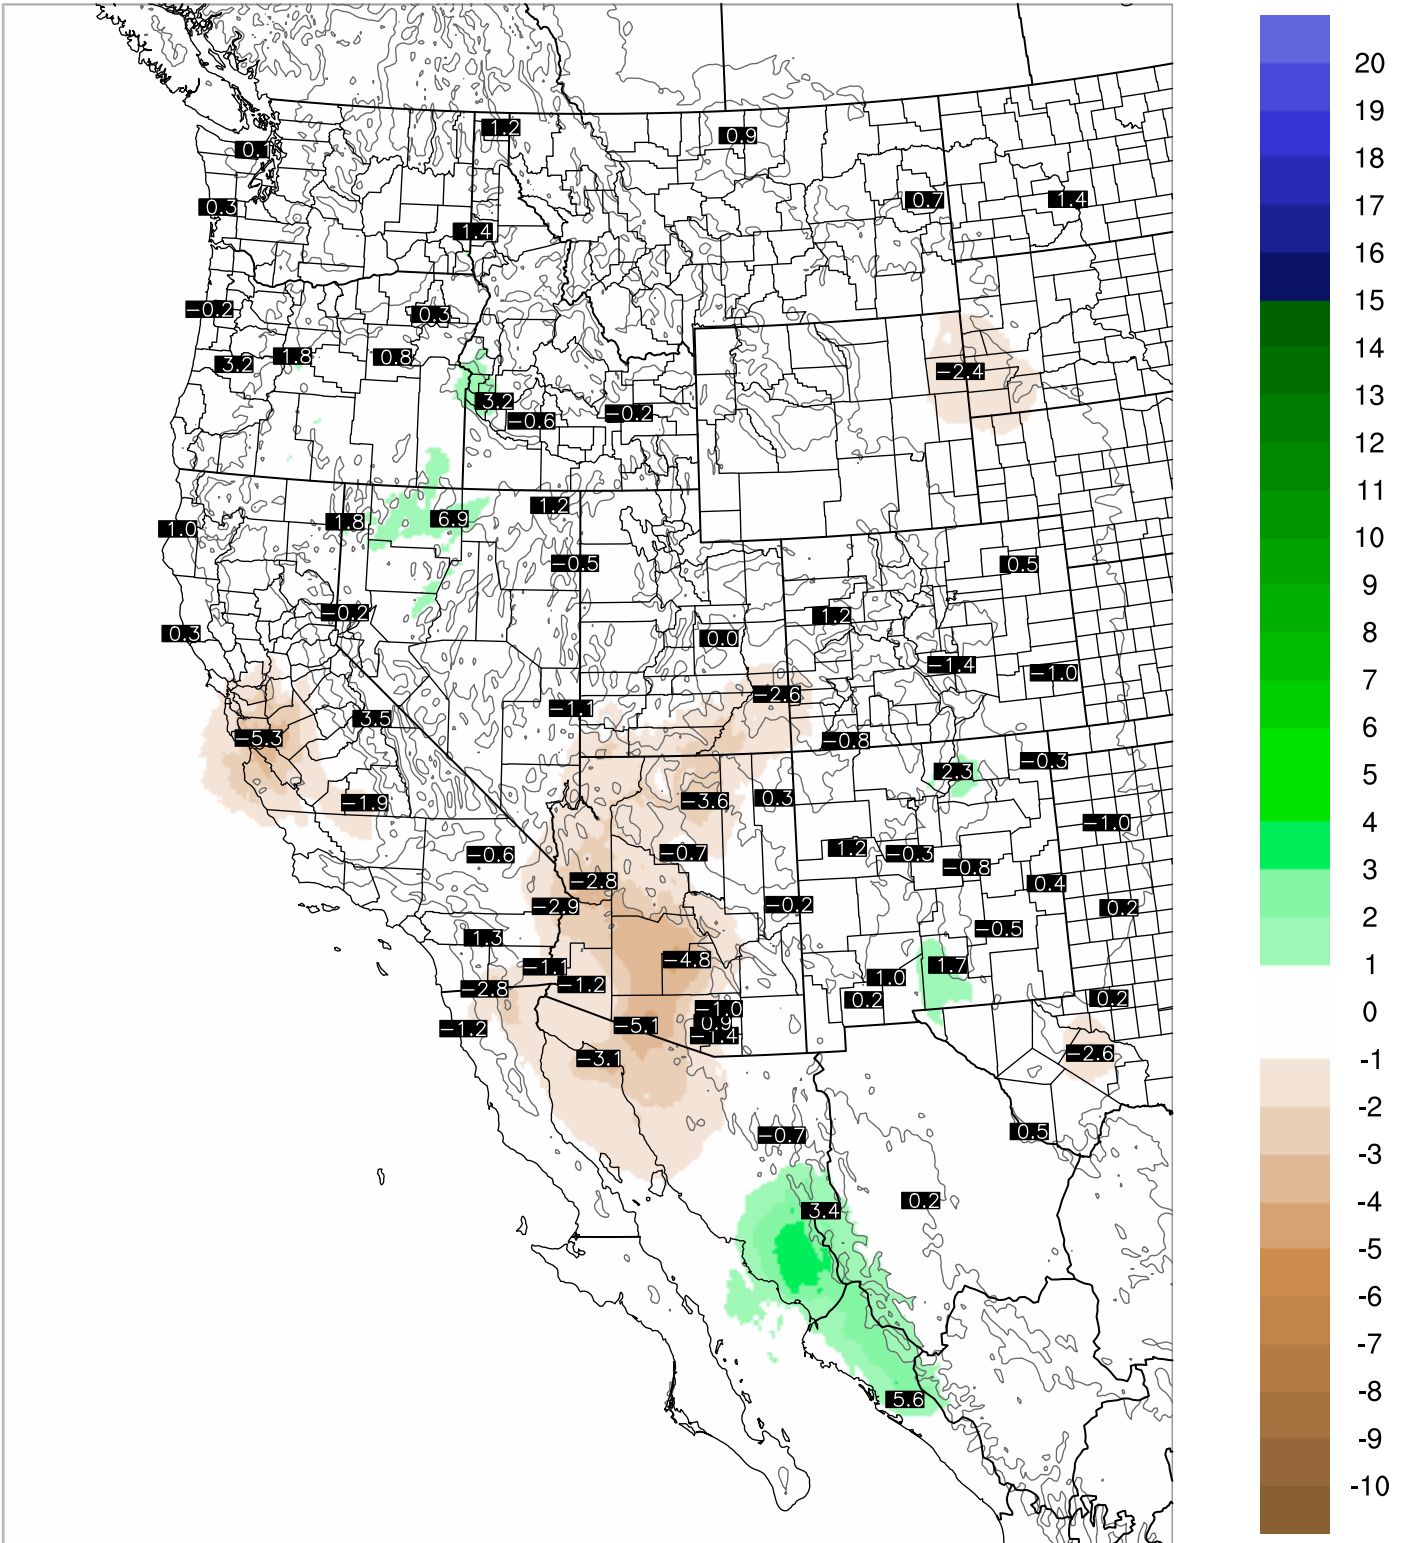

# Corrected PWV 19 Sep 2021 11:45 UTC

# PWV Error(mm) Obs-Init

Corrected PWV 19 Sep 2021 11:45 UTC

PWV Error(mm) Obs-Init